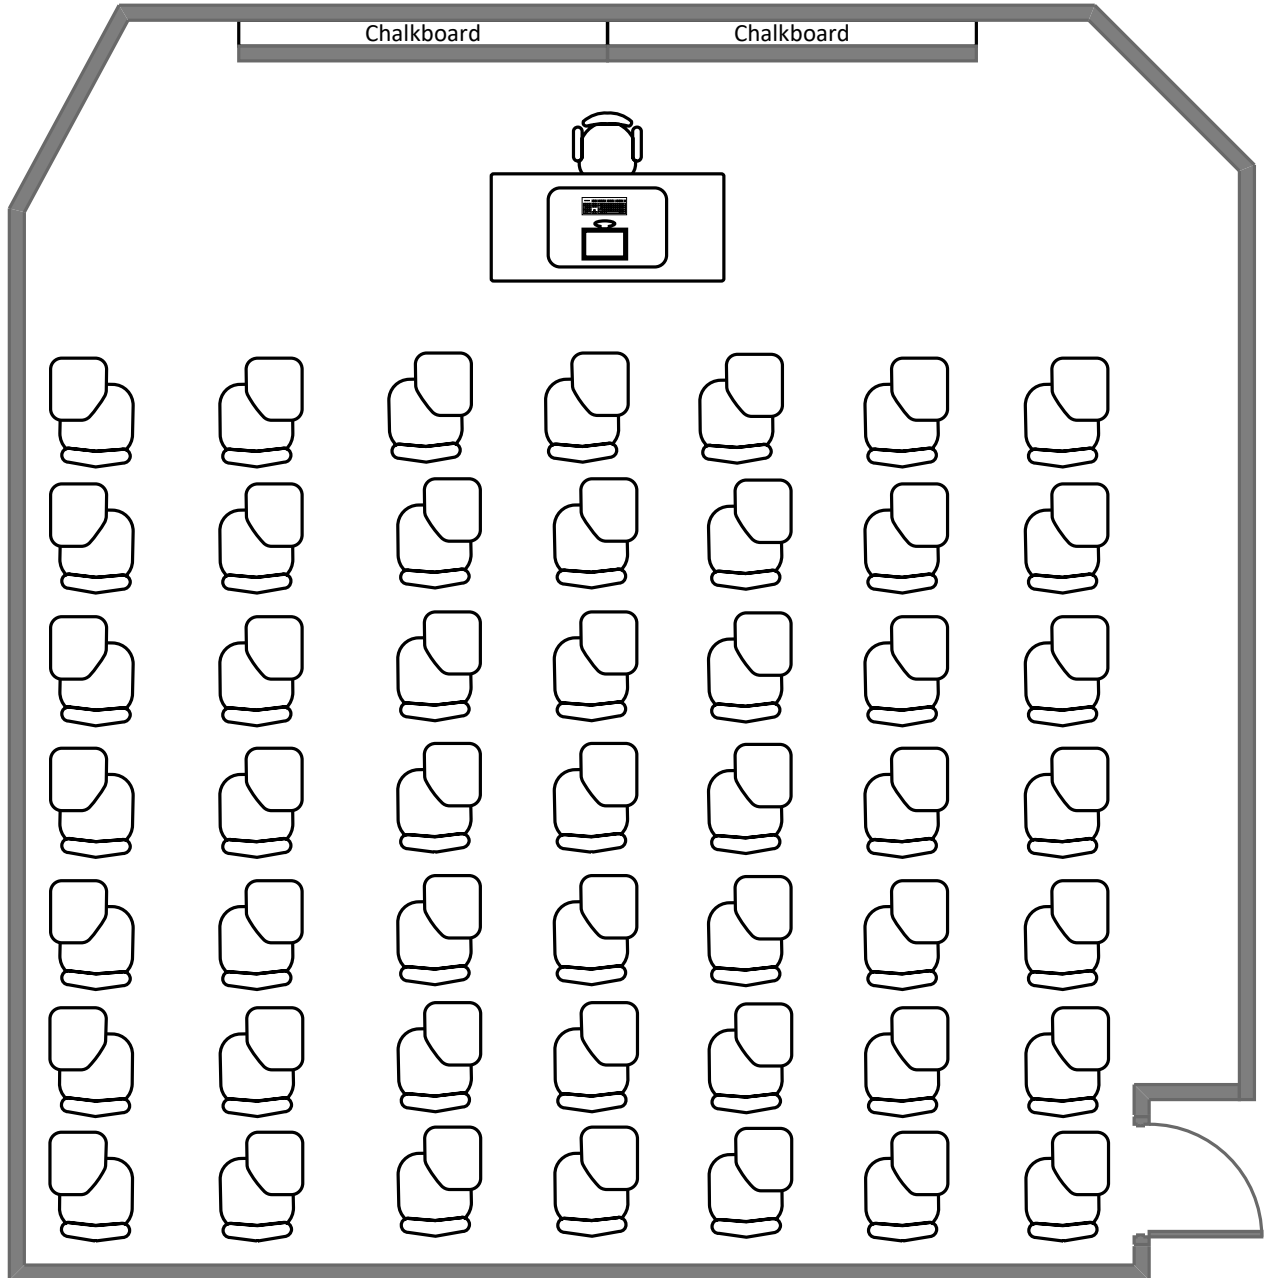

Seigle Hall 104

Total Student Seating: 49