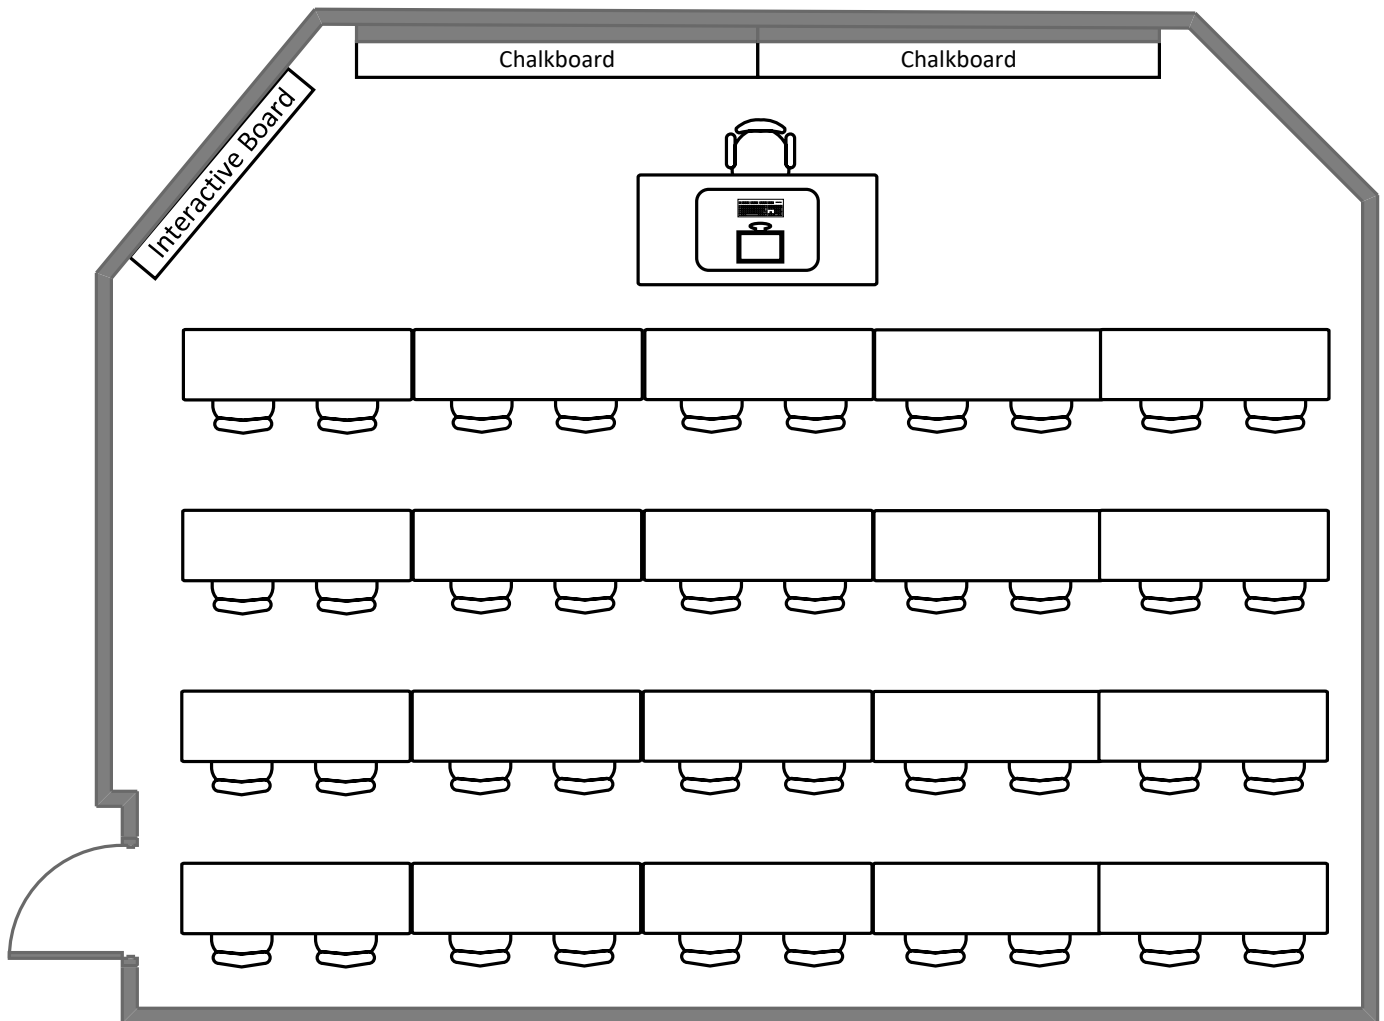

Seigle Hall 106

Total Student Seating: 40