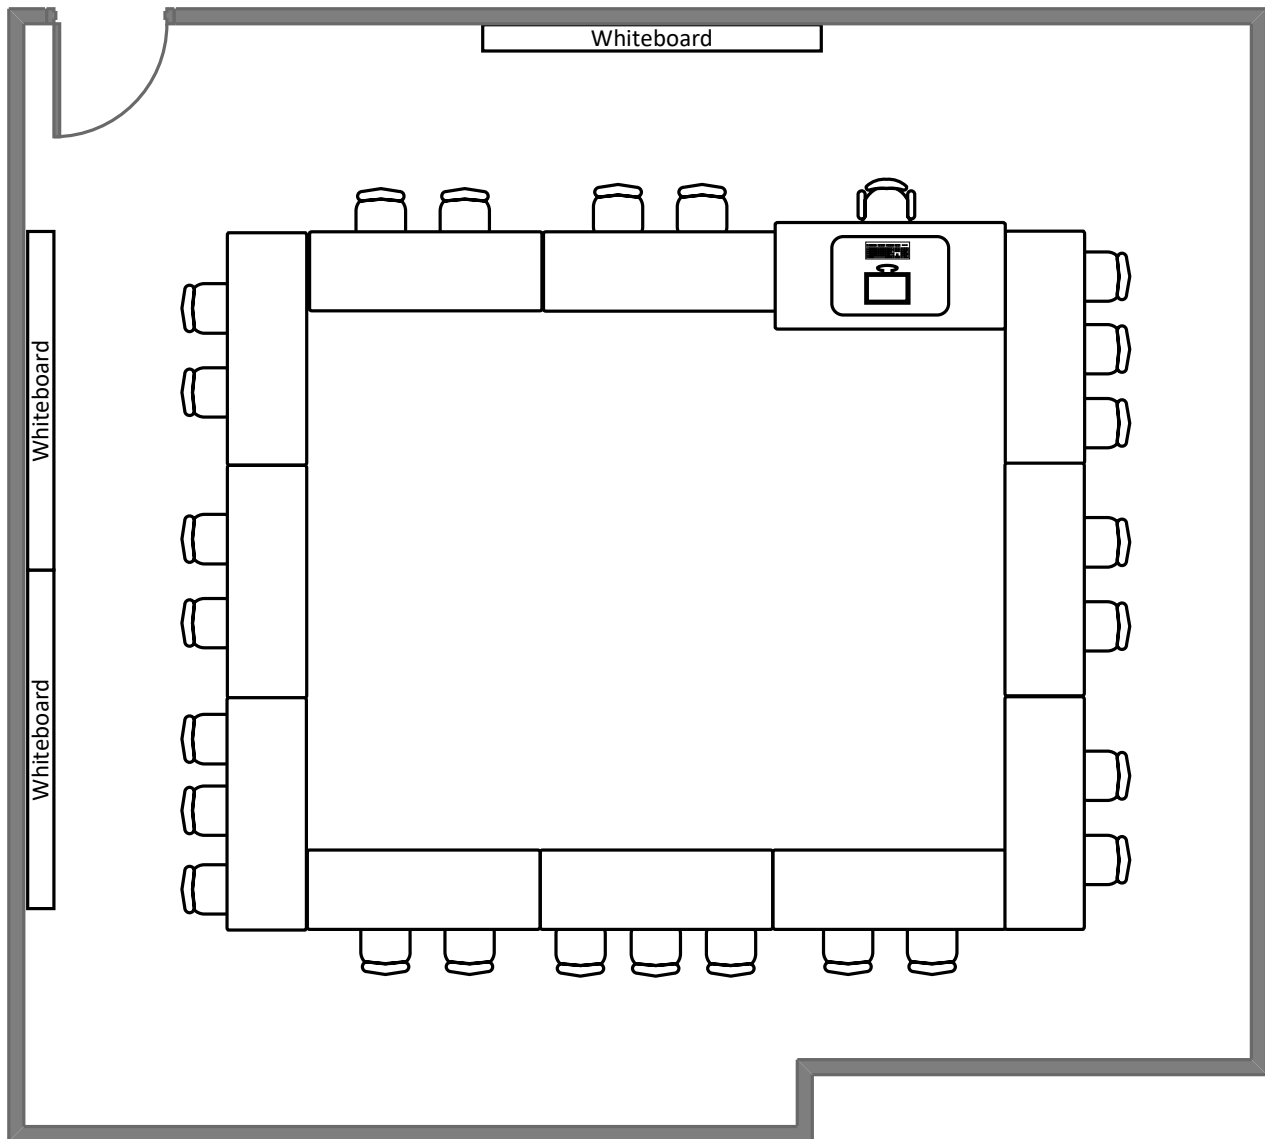

Seigle Hall 111

Total Student Seating: 25