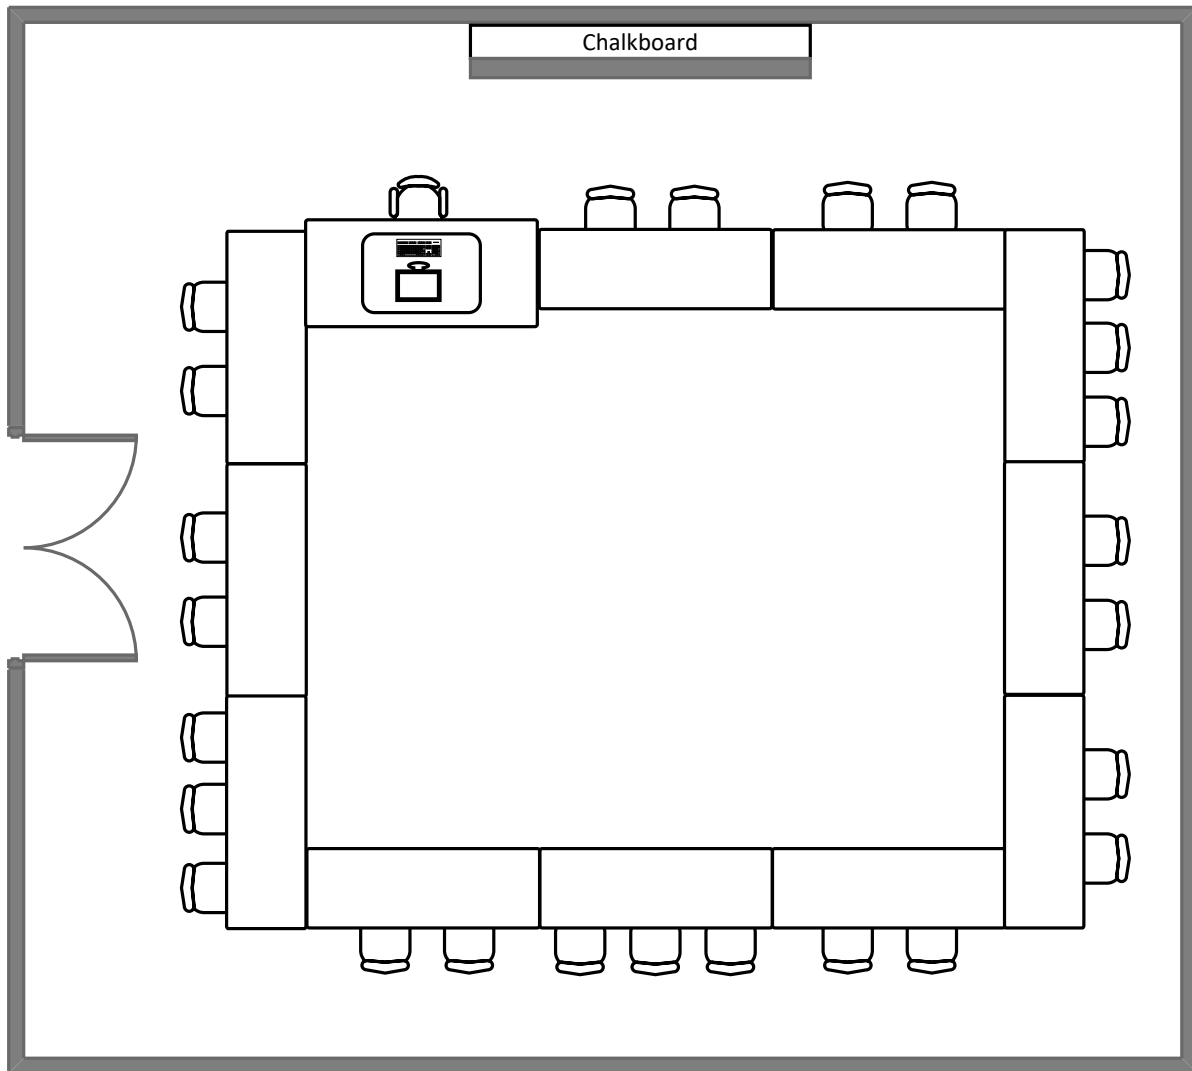

Seigle Hall 205

Total Student Seating: 25