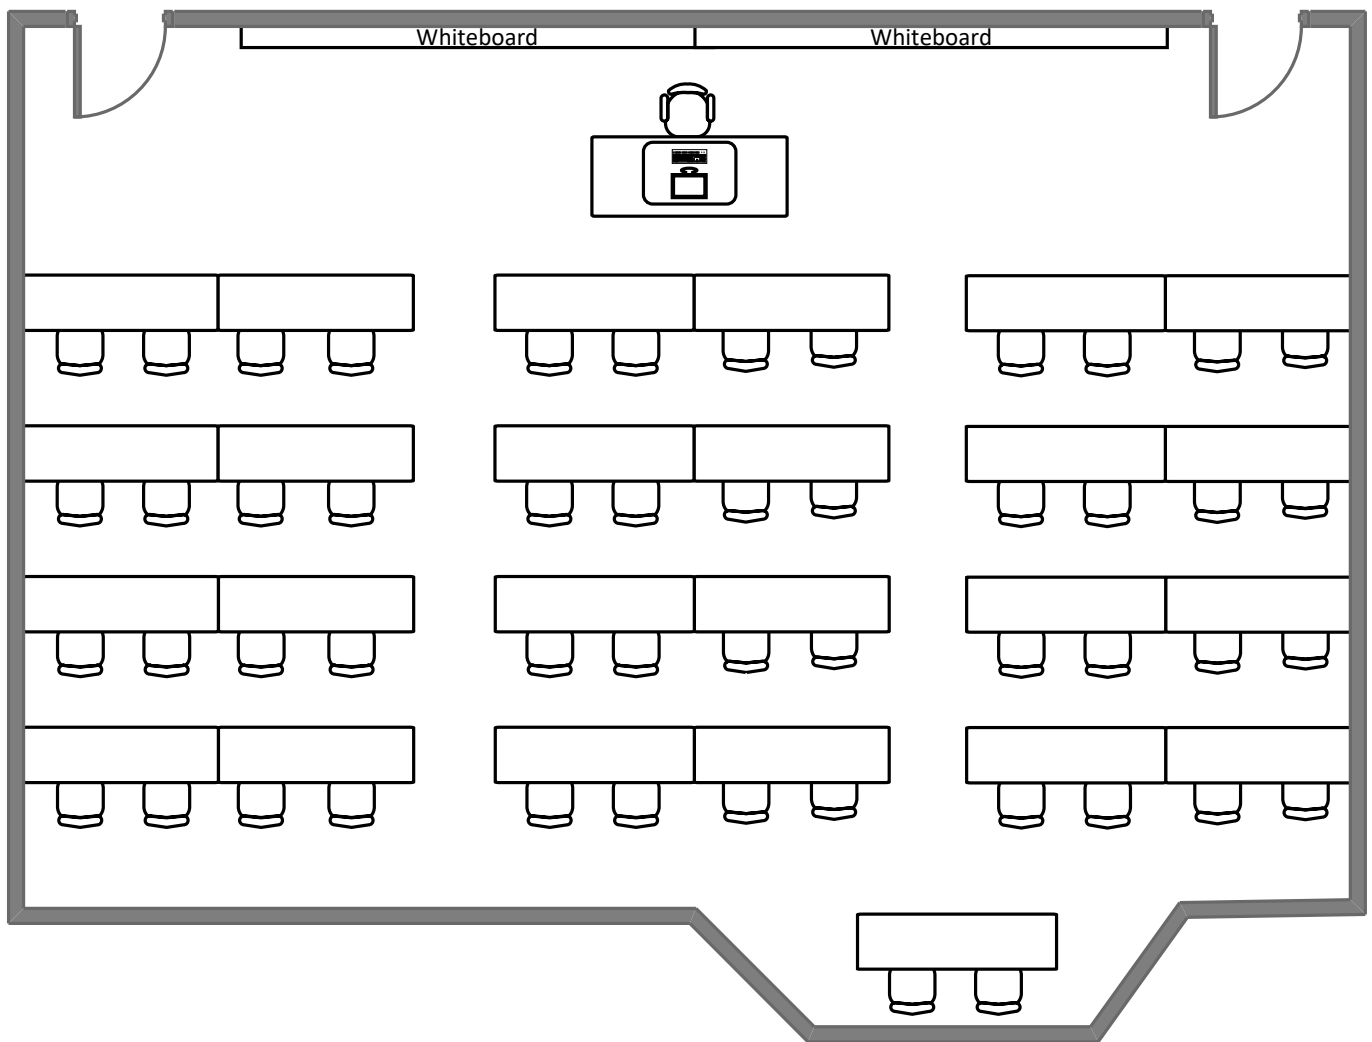

# Seigle Hall 208

Total Student Seating: 50