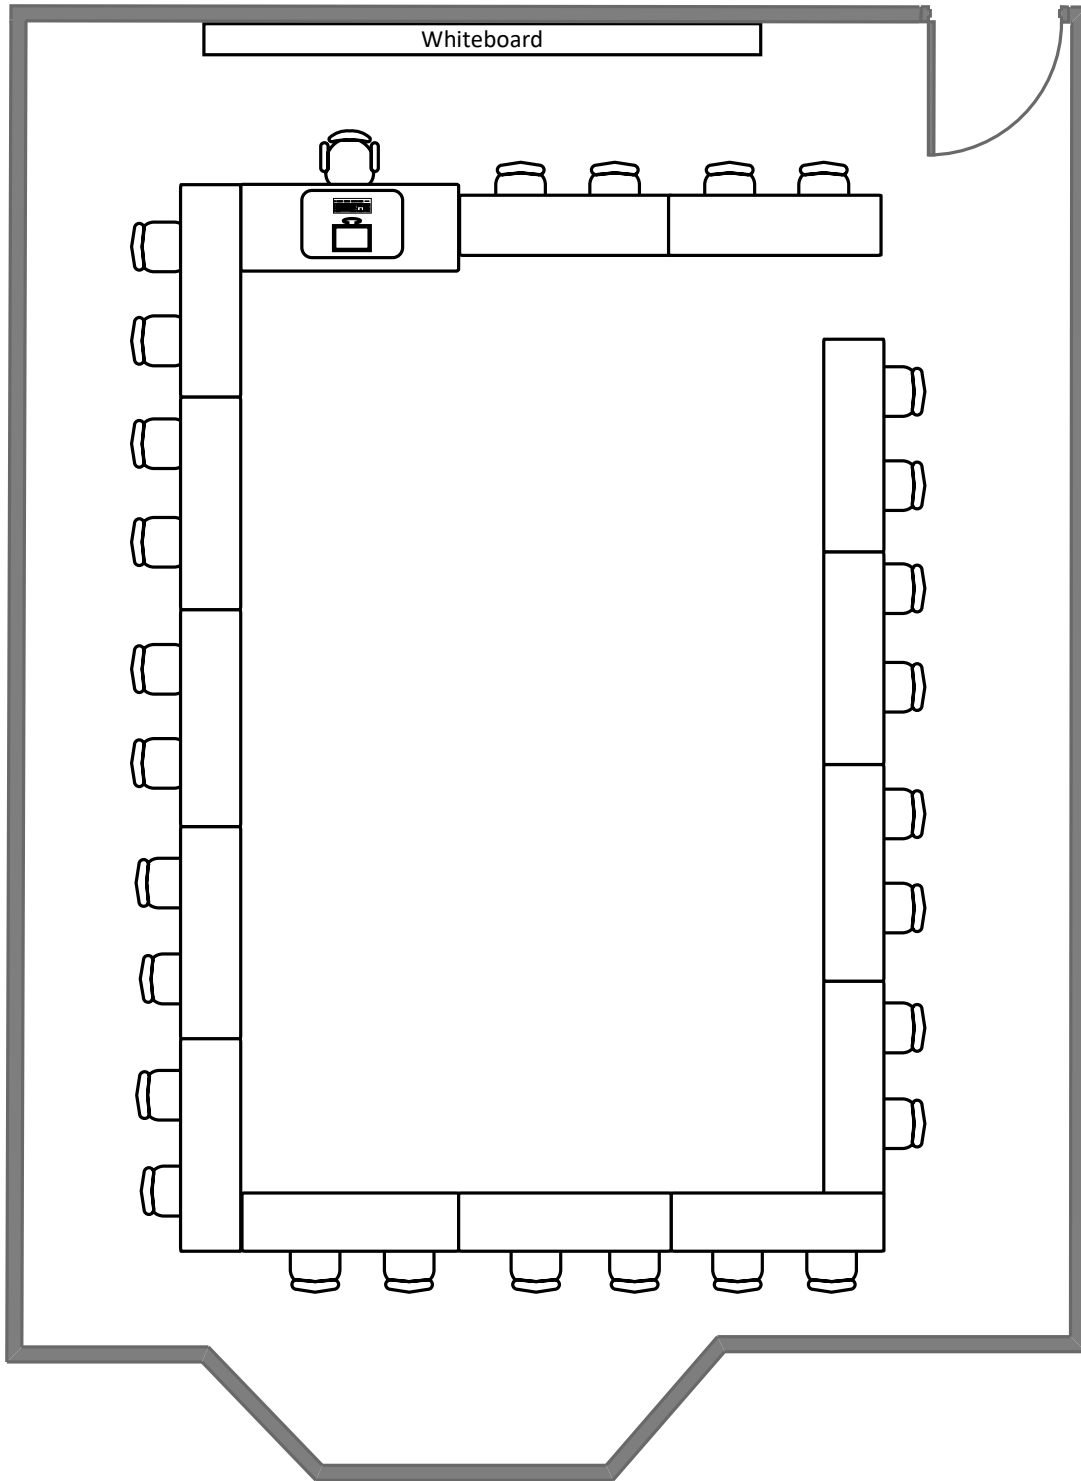

Seigle Hall 210

Total Student Seating: 28