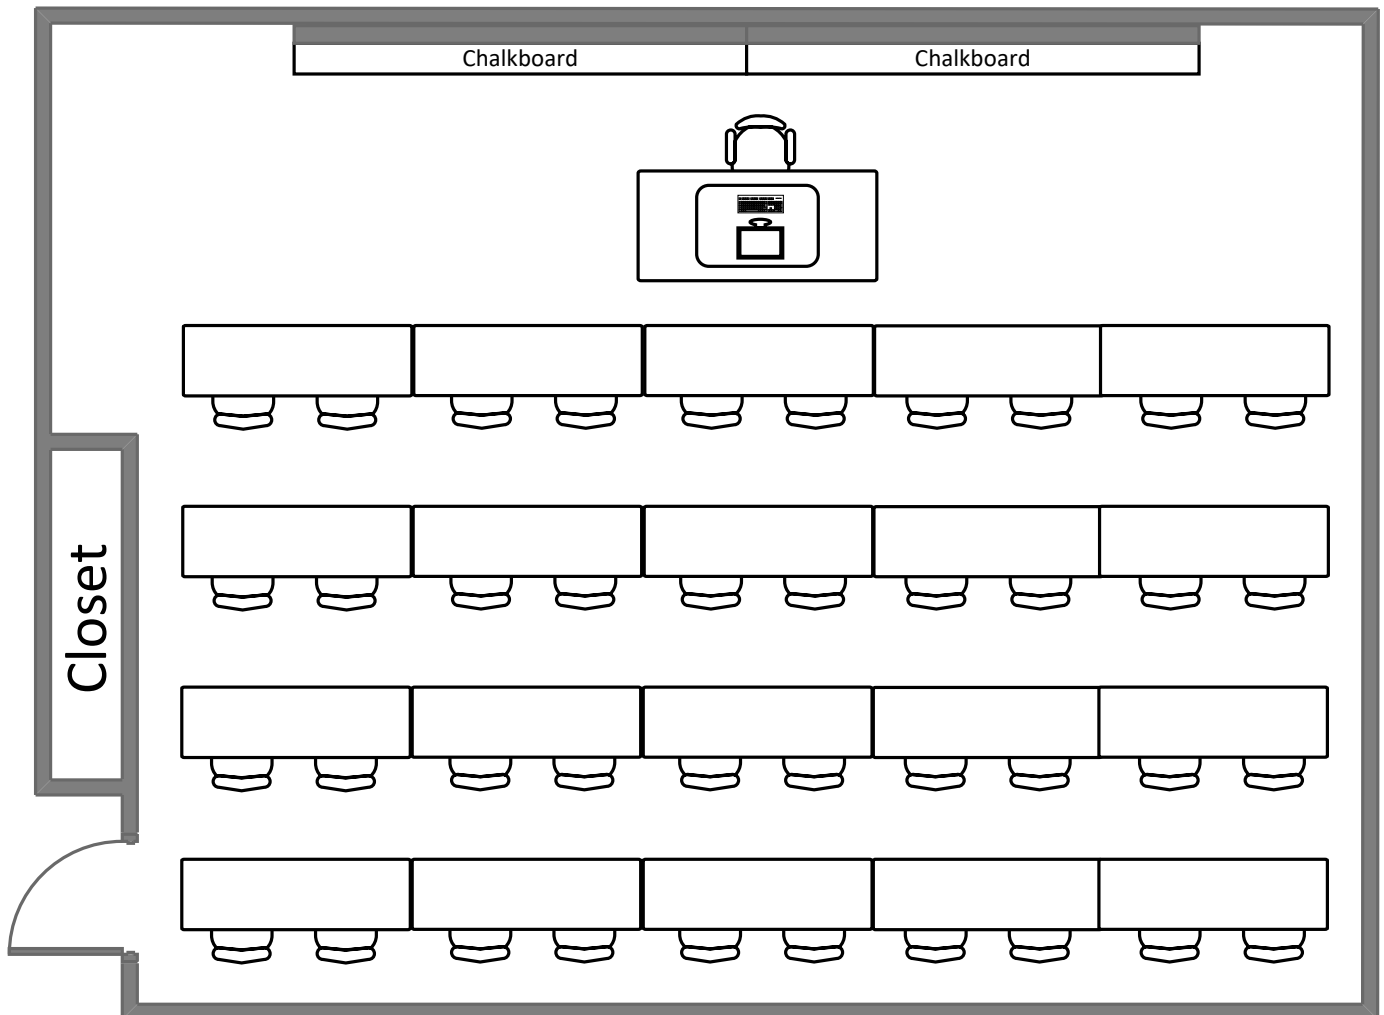

# Seigle Hall 303

Total Student Seating: 40