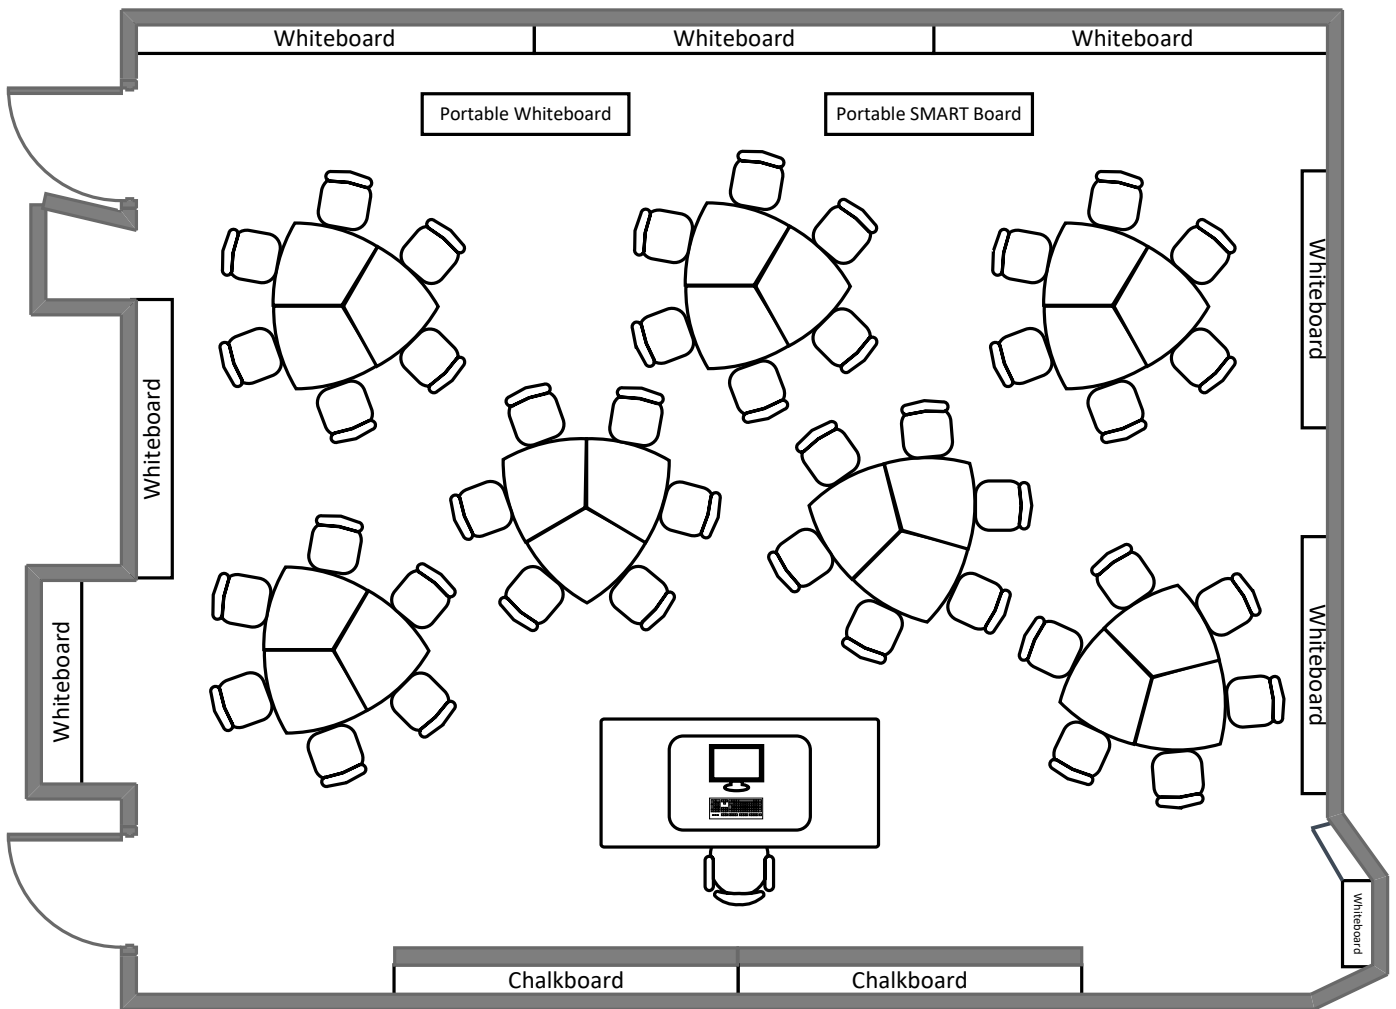

Seigle Hall 304

Total Student Seating: 42