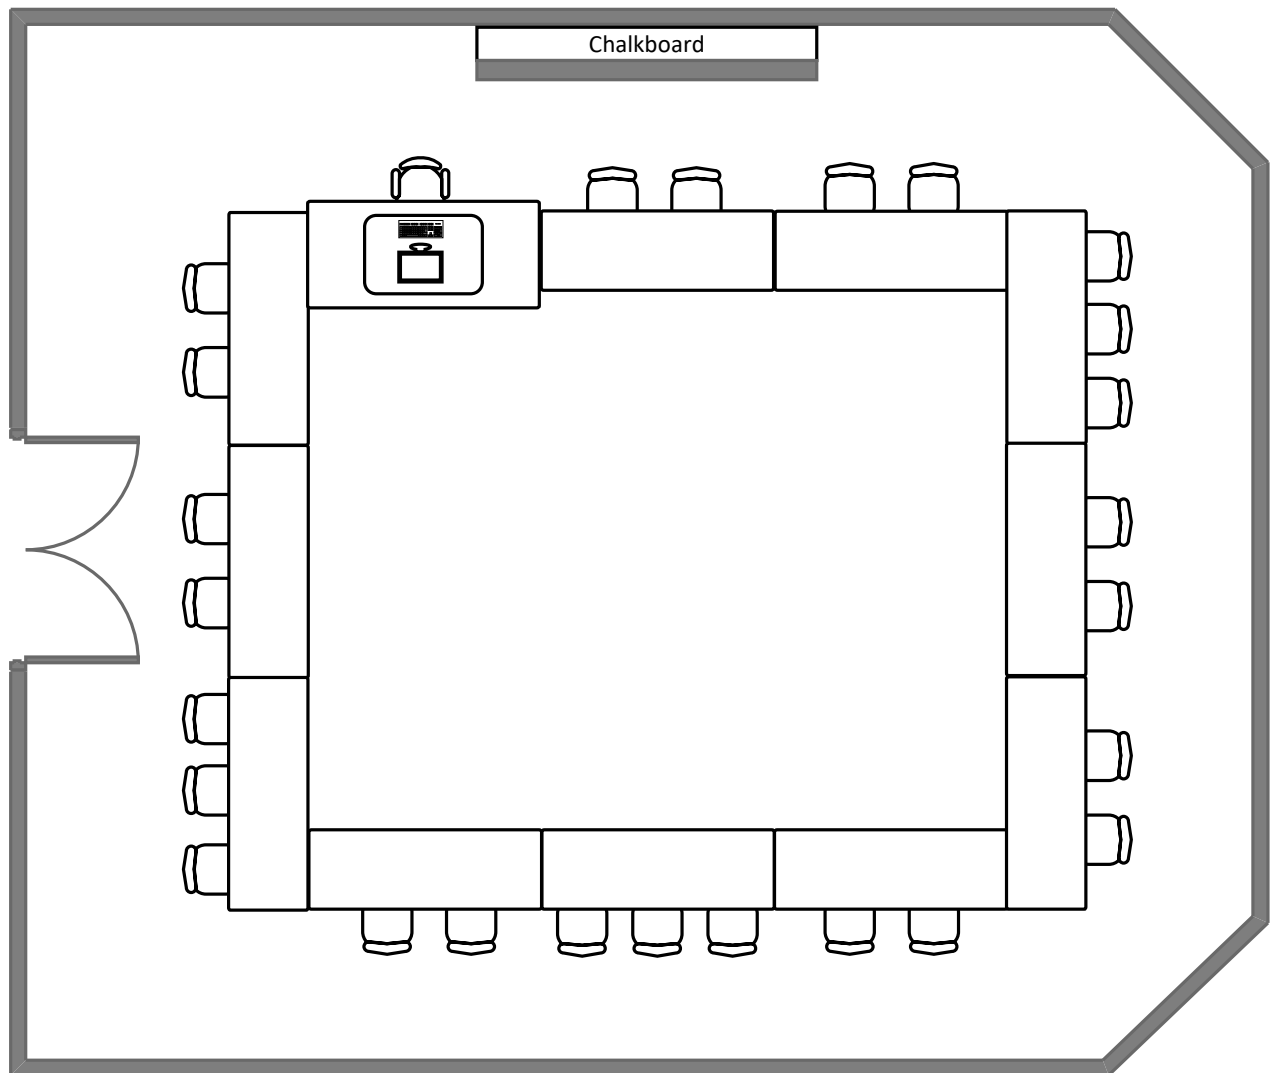

# Seigle Hall 305

Total Student Seating: 25