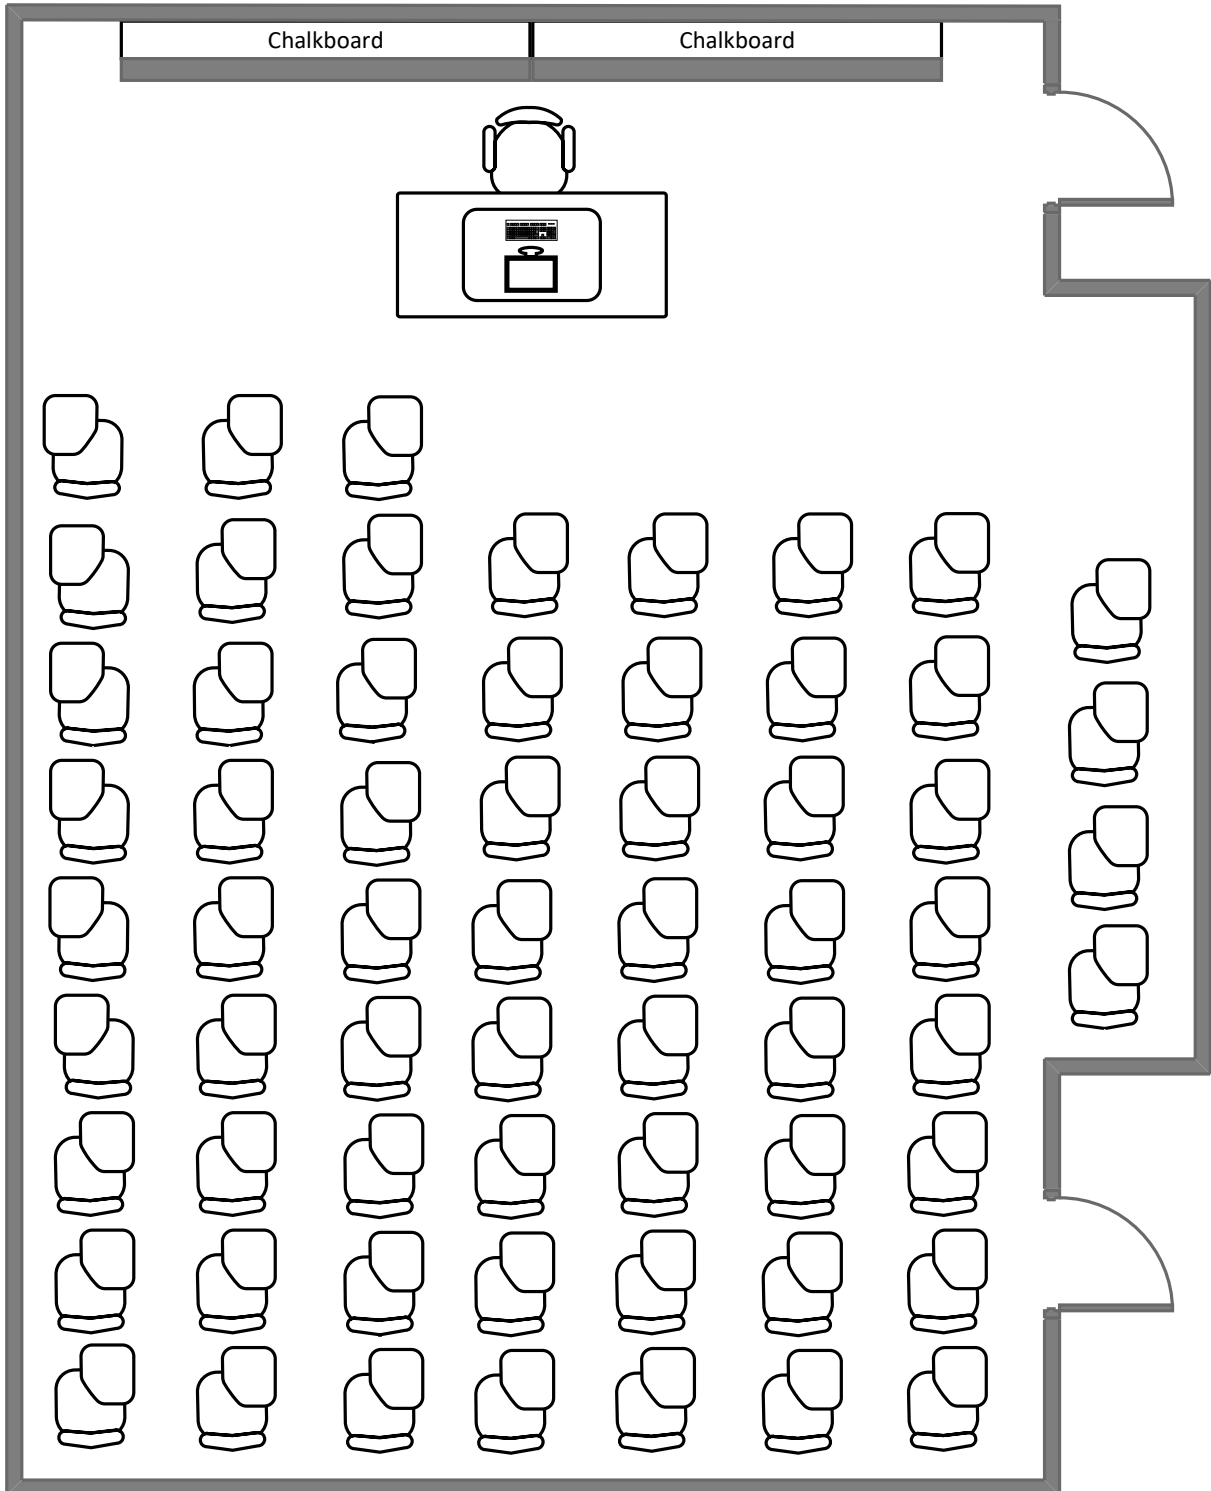

Seigle Hall L002

Total Student Seating: 63