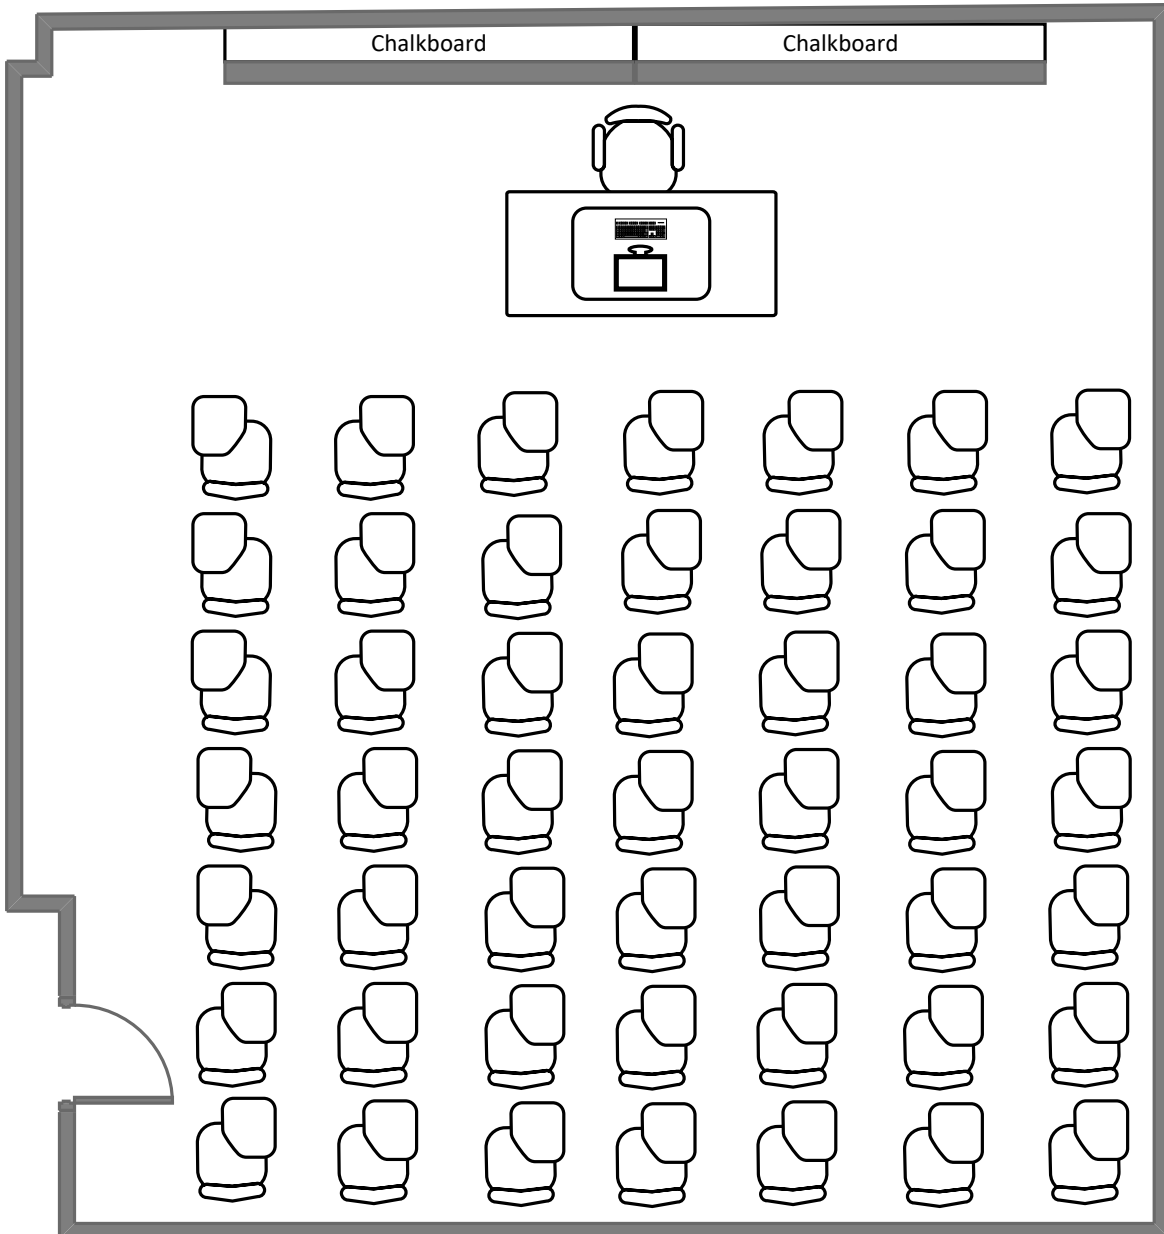

Seigle Hall L003

Total Student Seating: 49