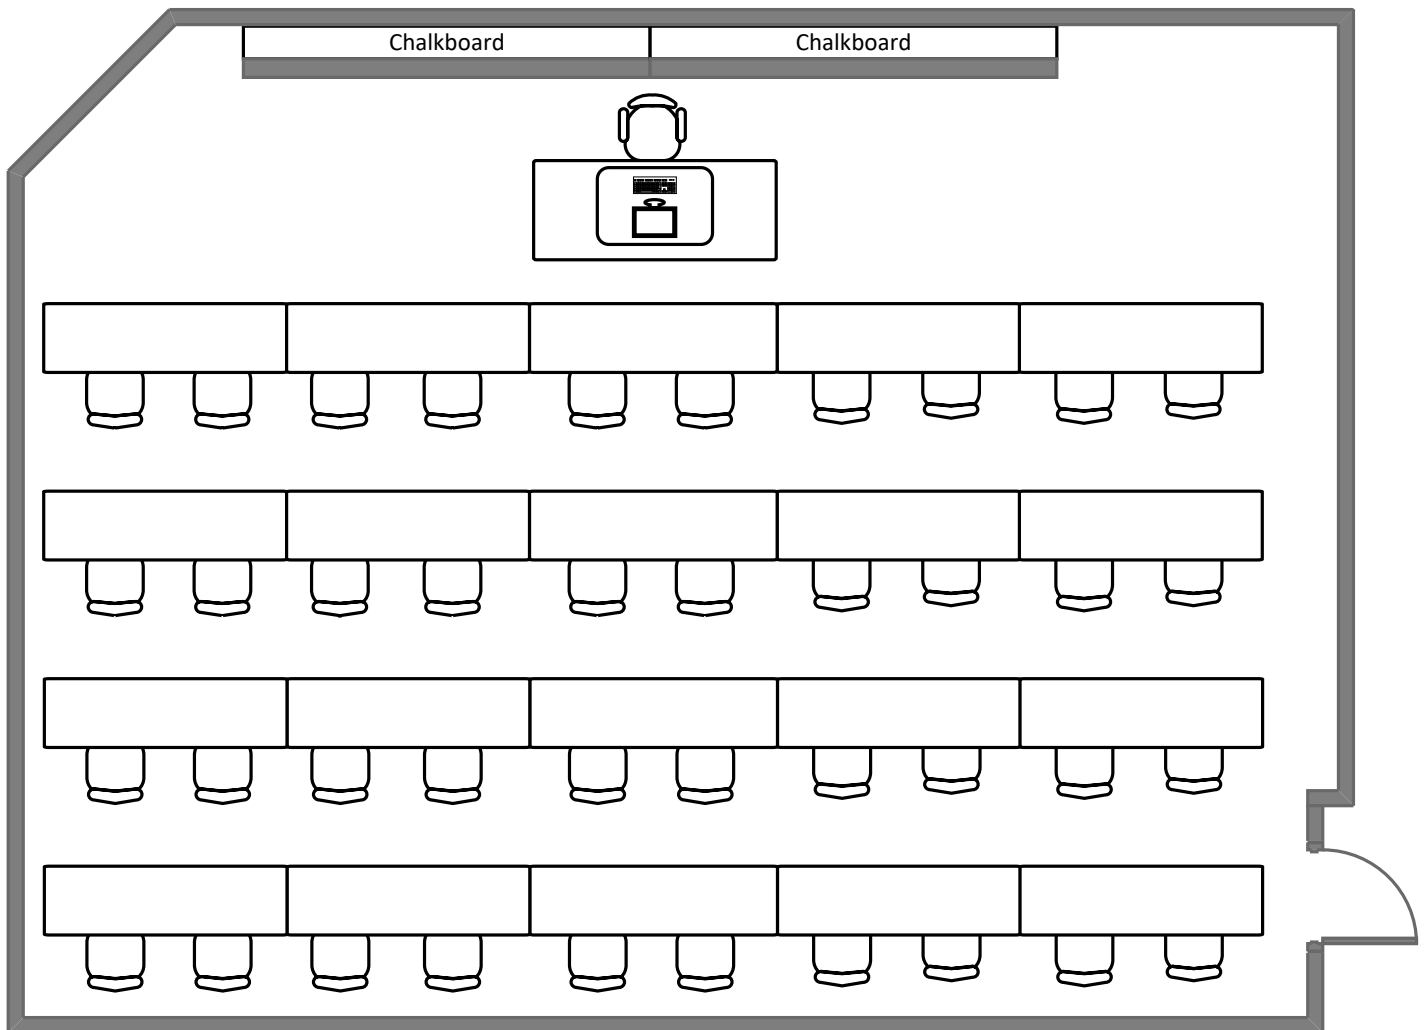

# Seigle Hall L004

Total Student Seating: 40