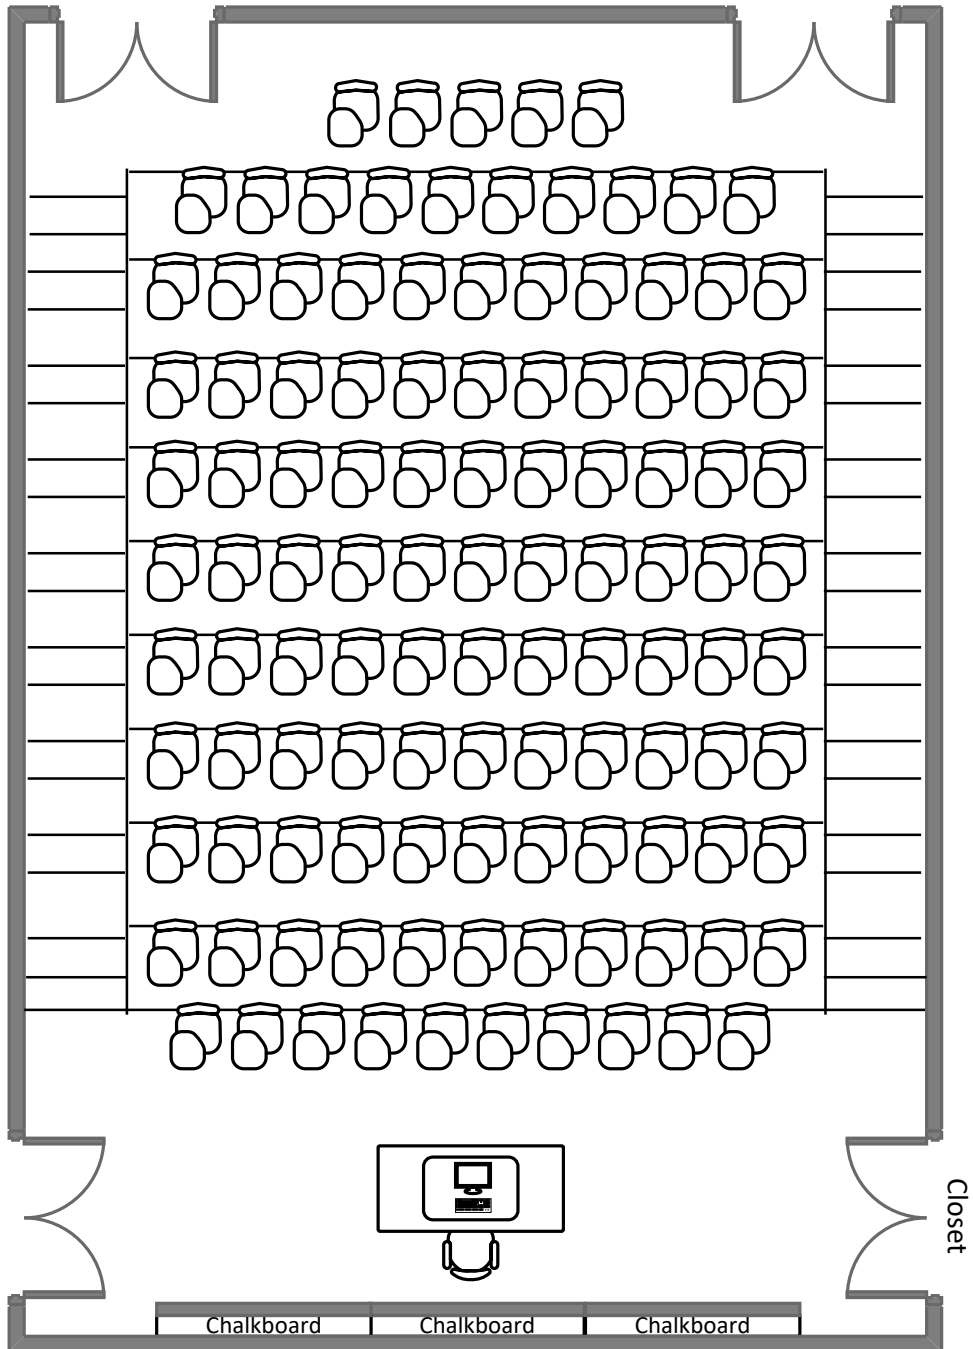

Seigle Hall L006

Total Student Seating: 113