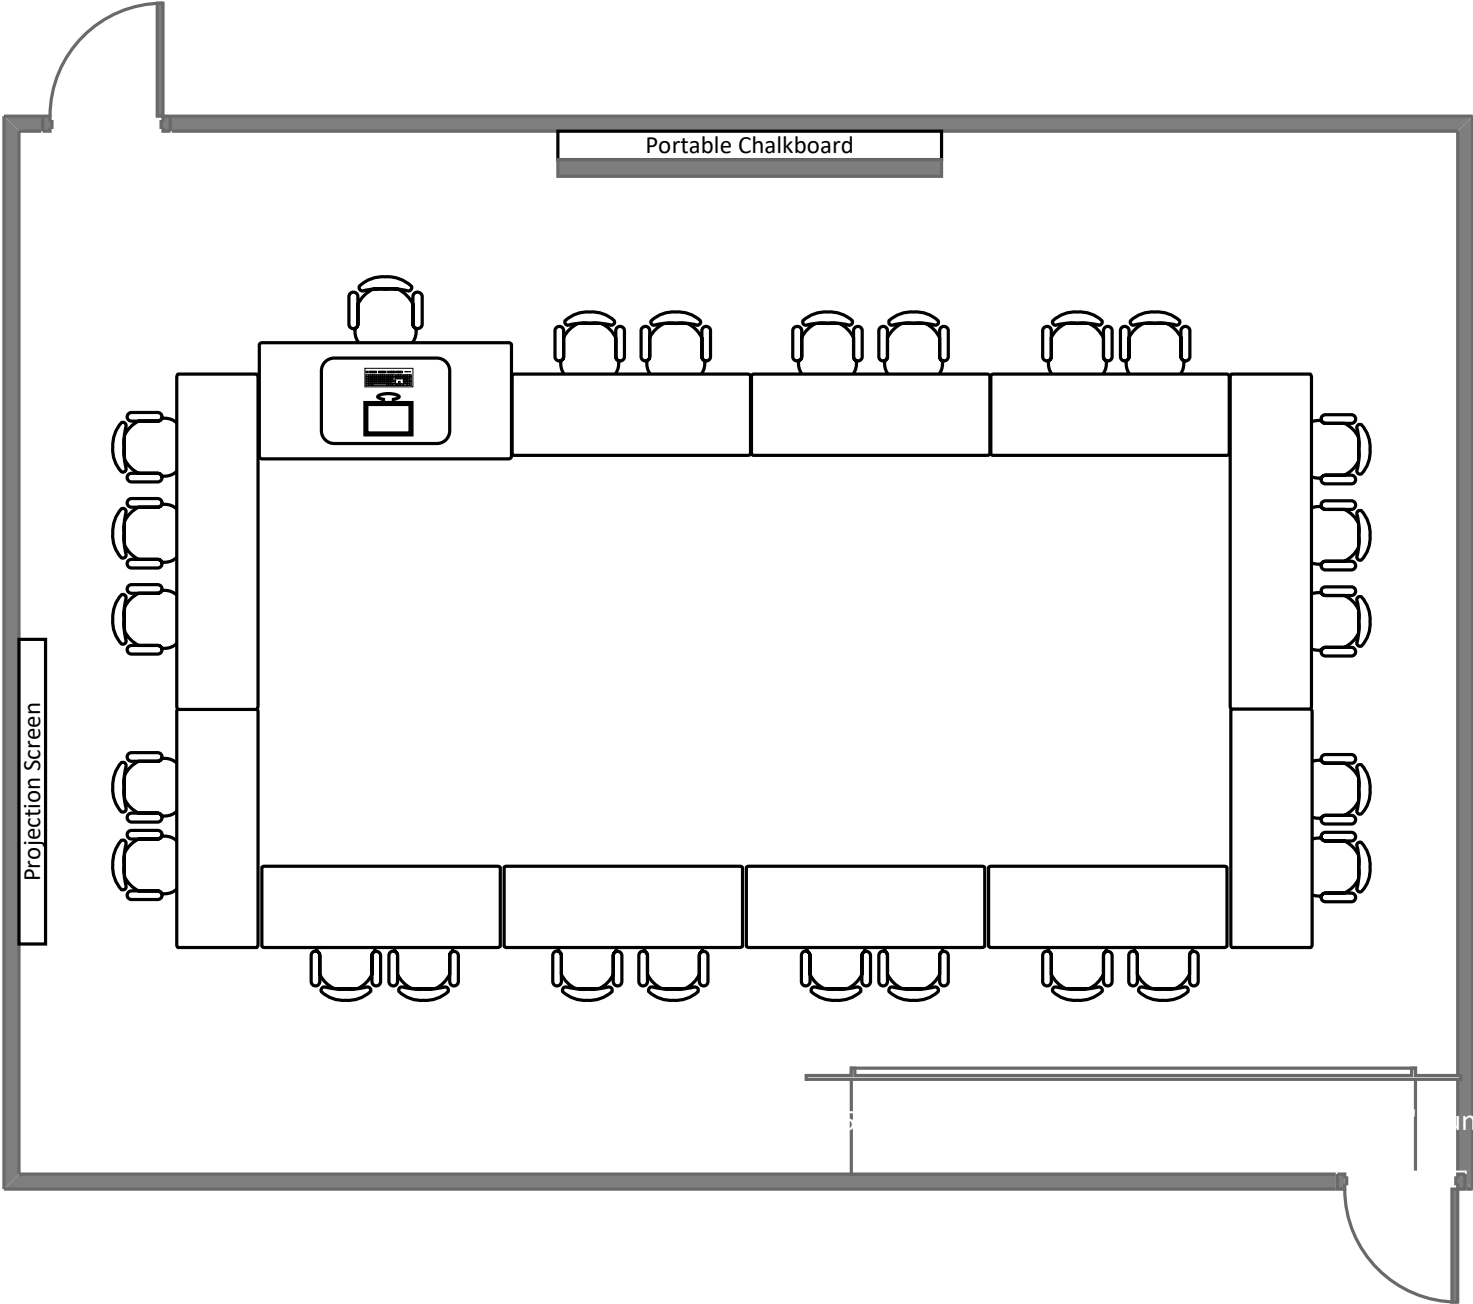

# Sever Hall 300

Total Student Seating: 24