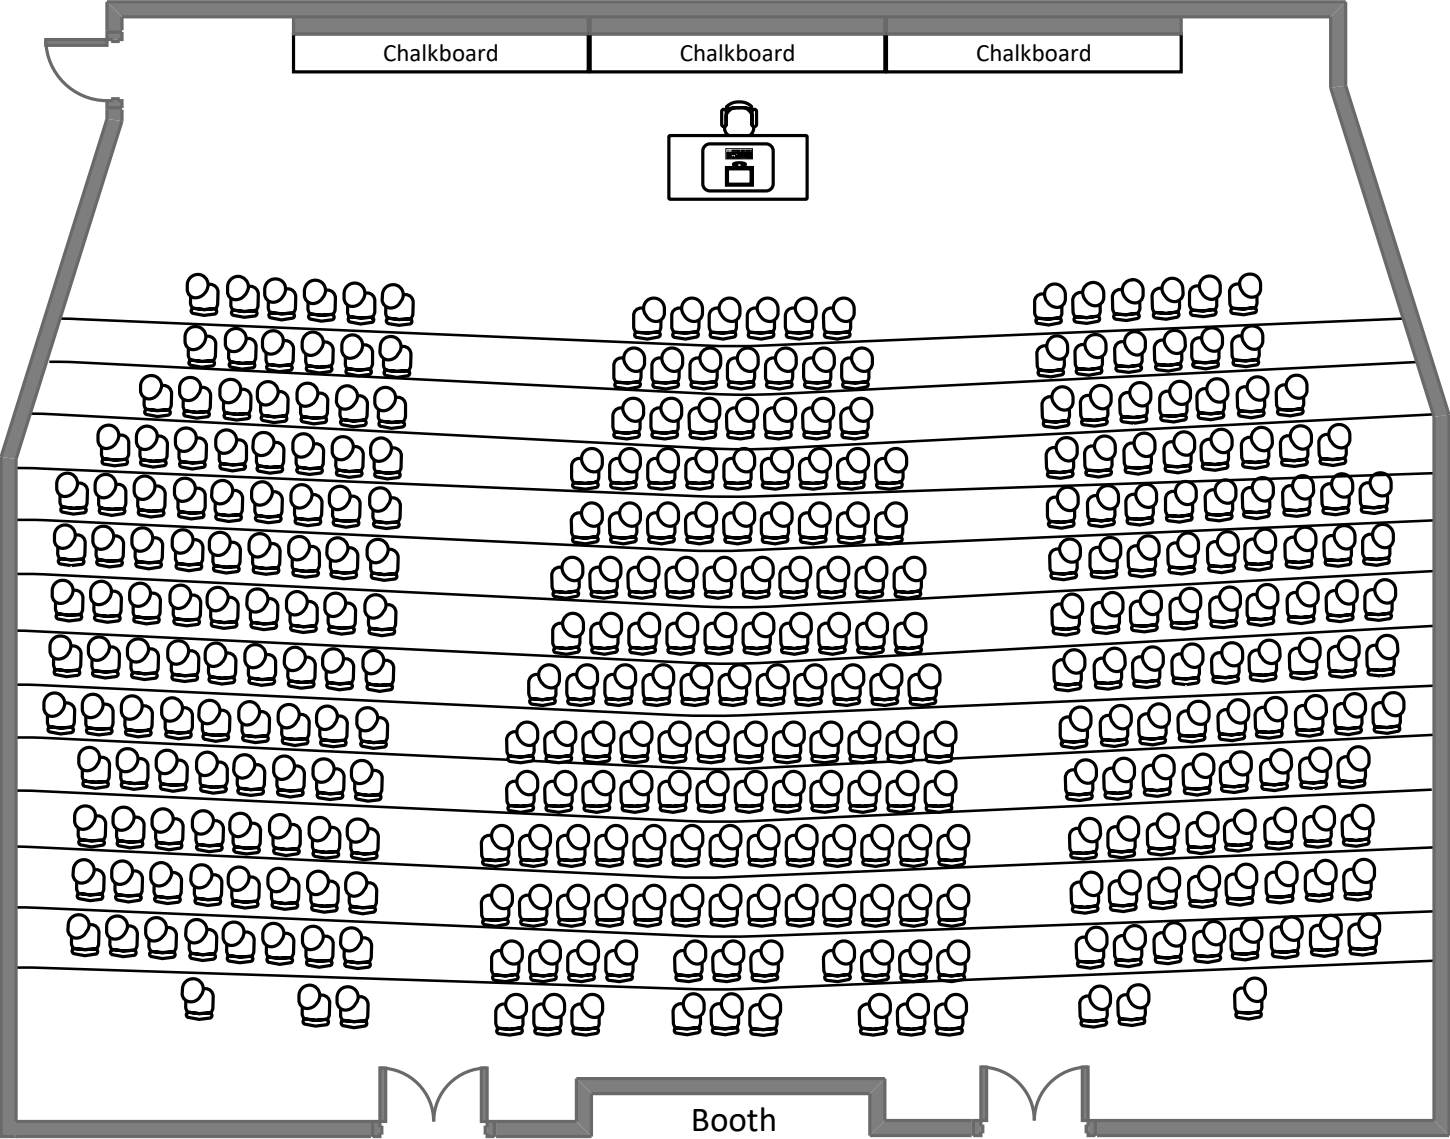

Simon Hall

1

Total Student Seating: 355