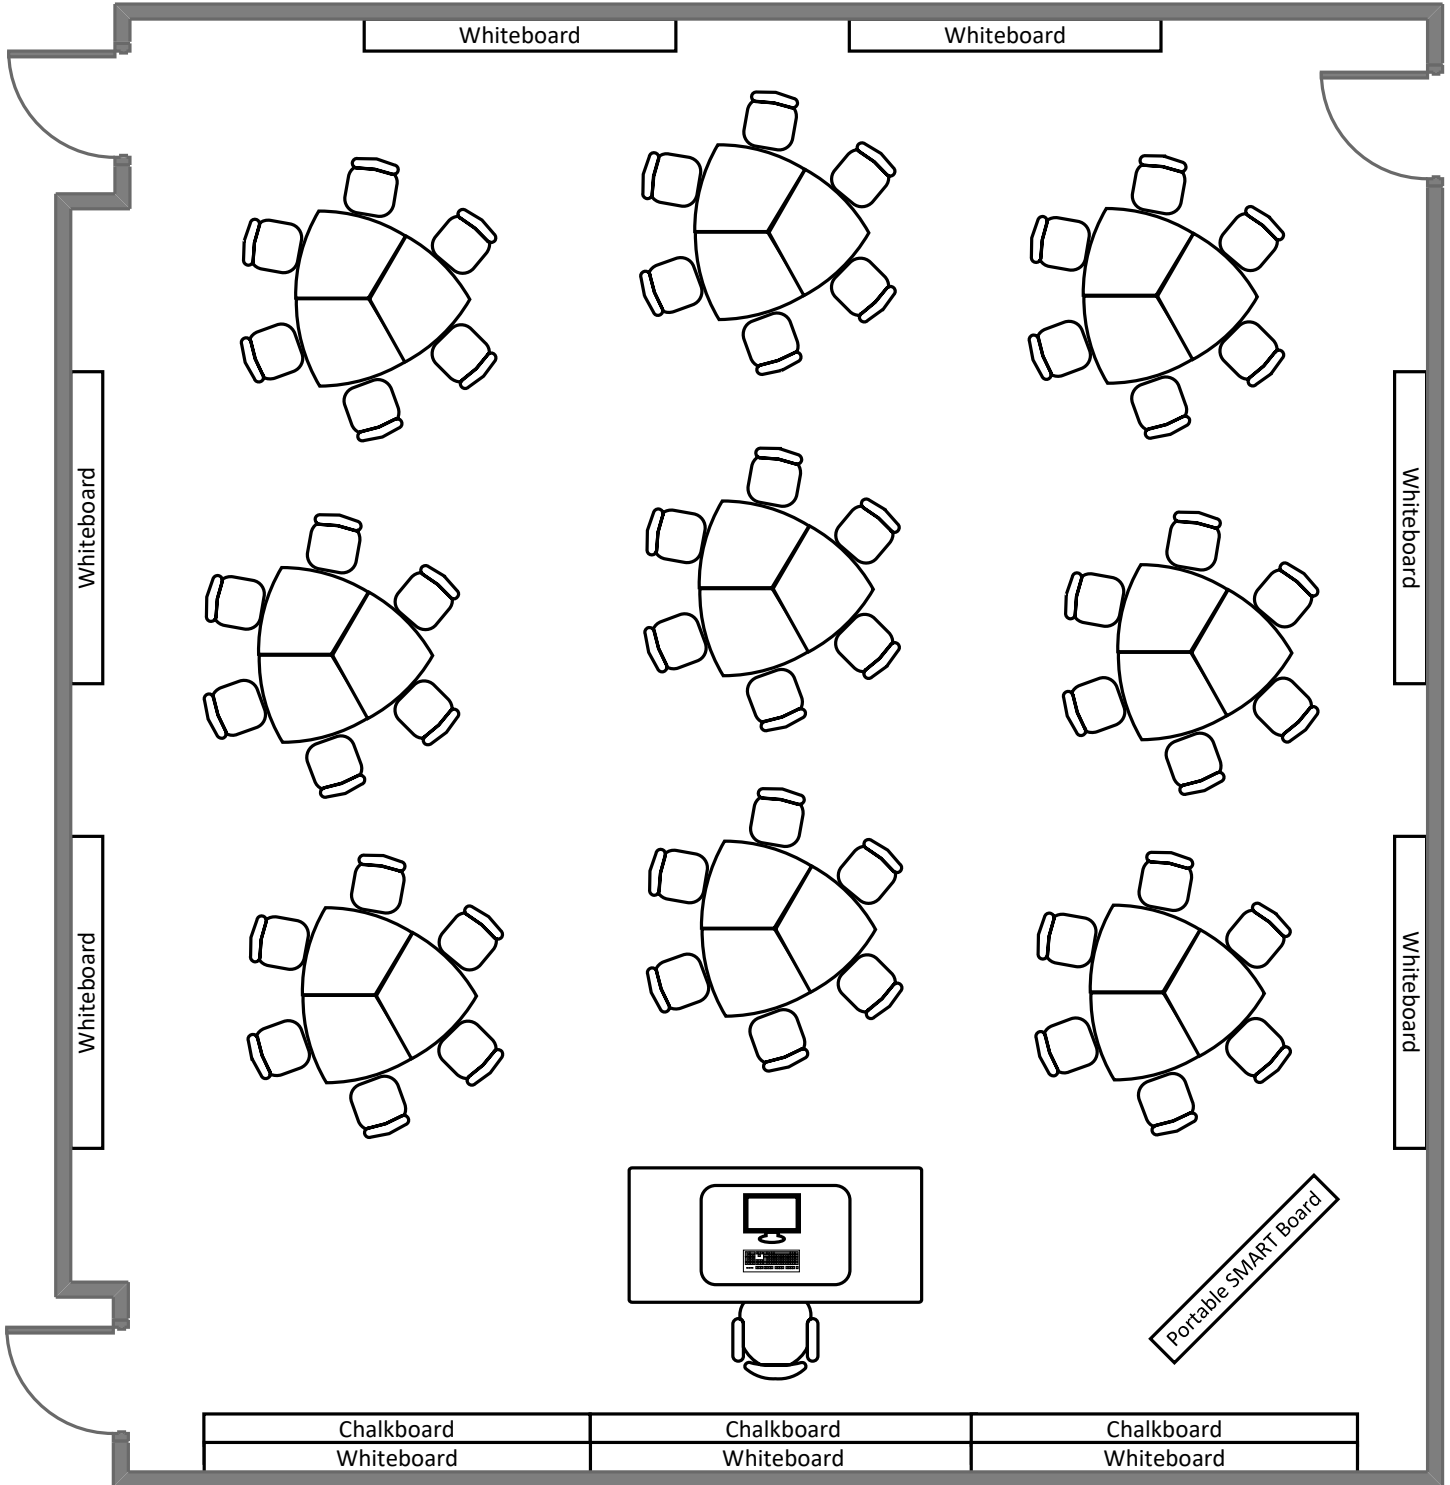

Simon Hall

17

Total Student Seating: 54