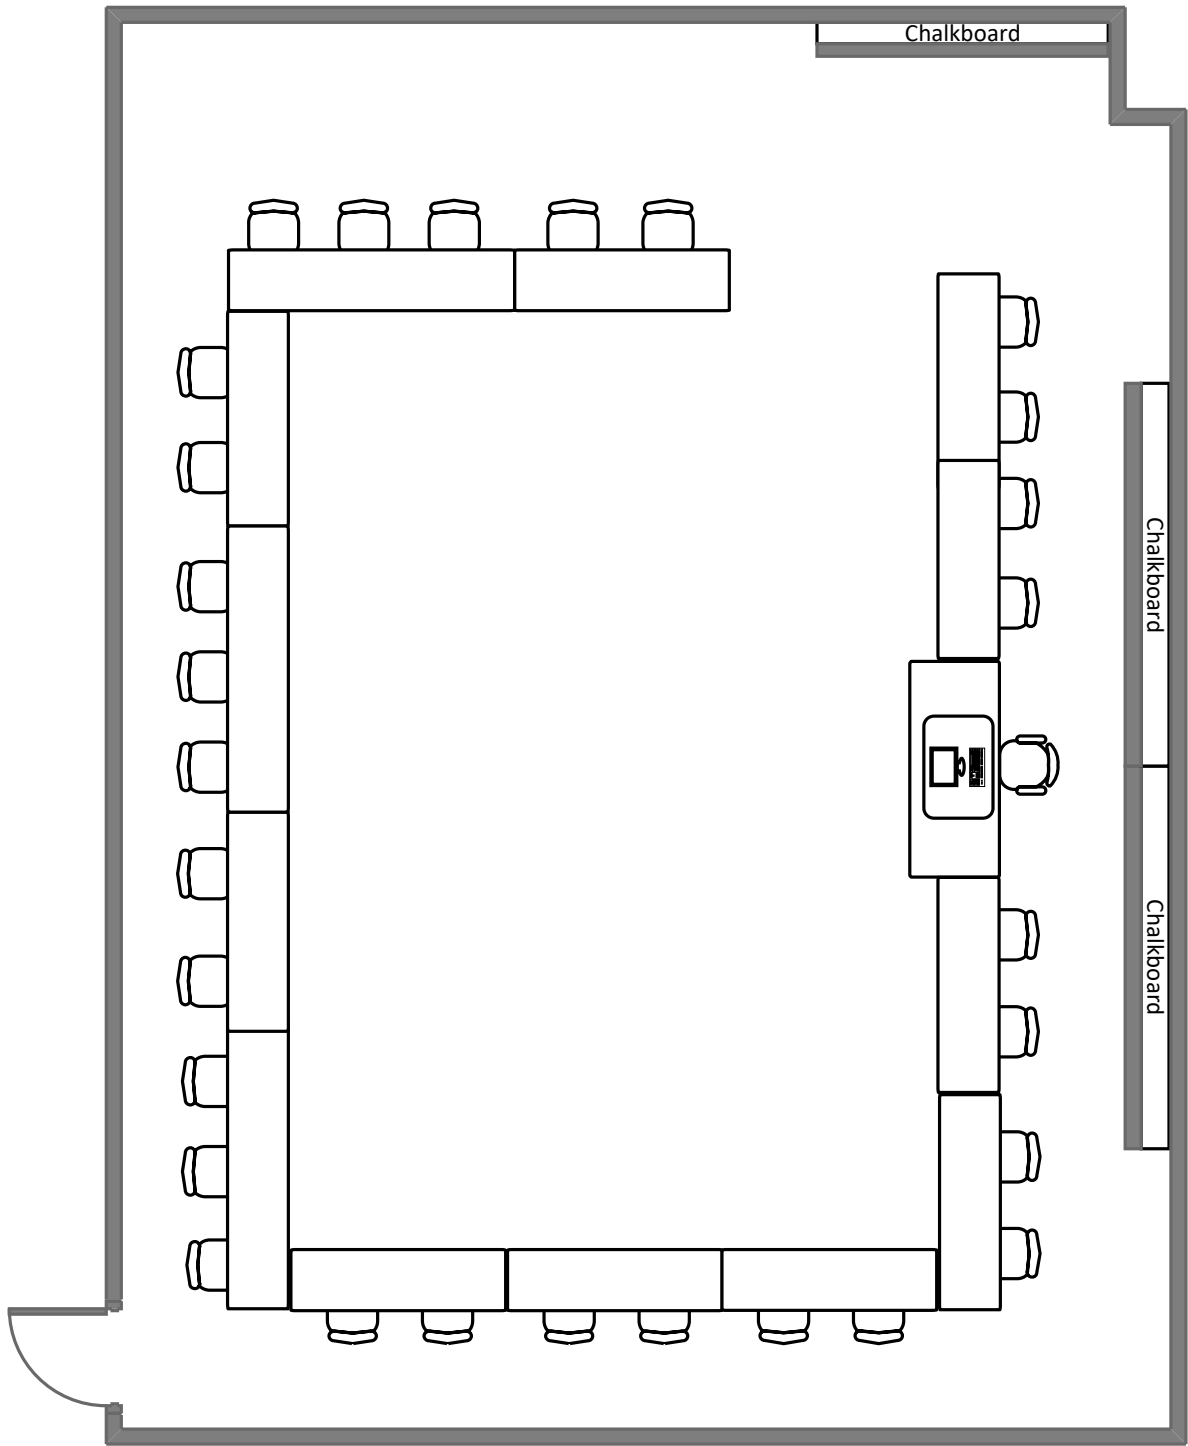

Simon Hall 20

Total Student Seating: 29