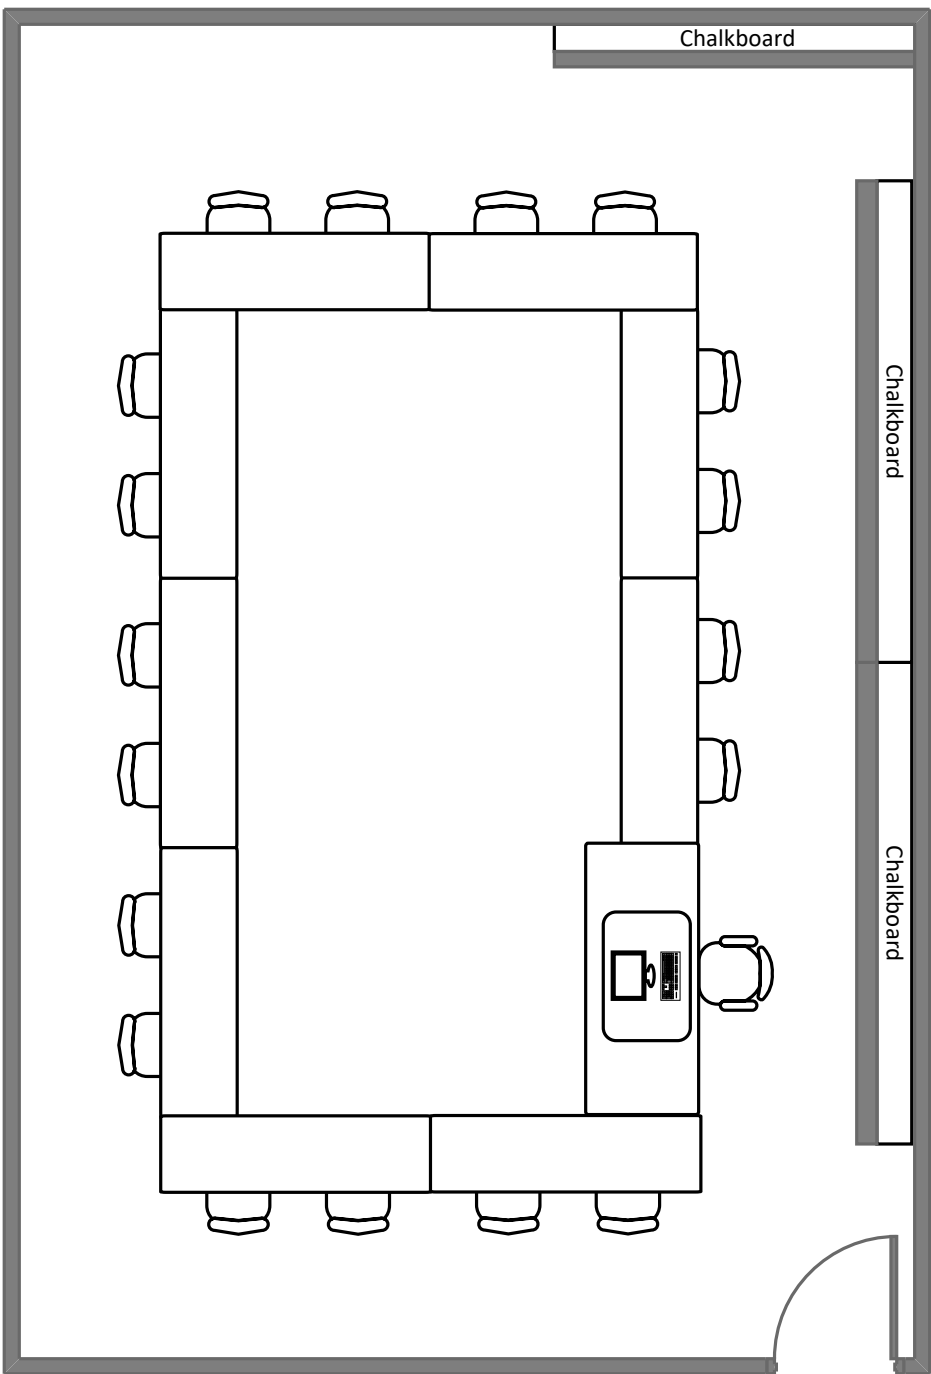

Simon Hall 21

Total Student Seating: 18