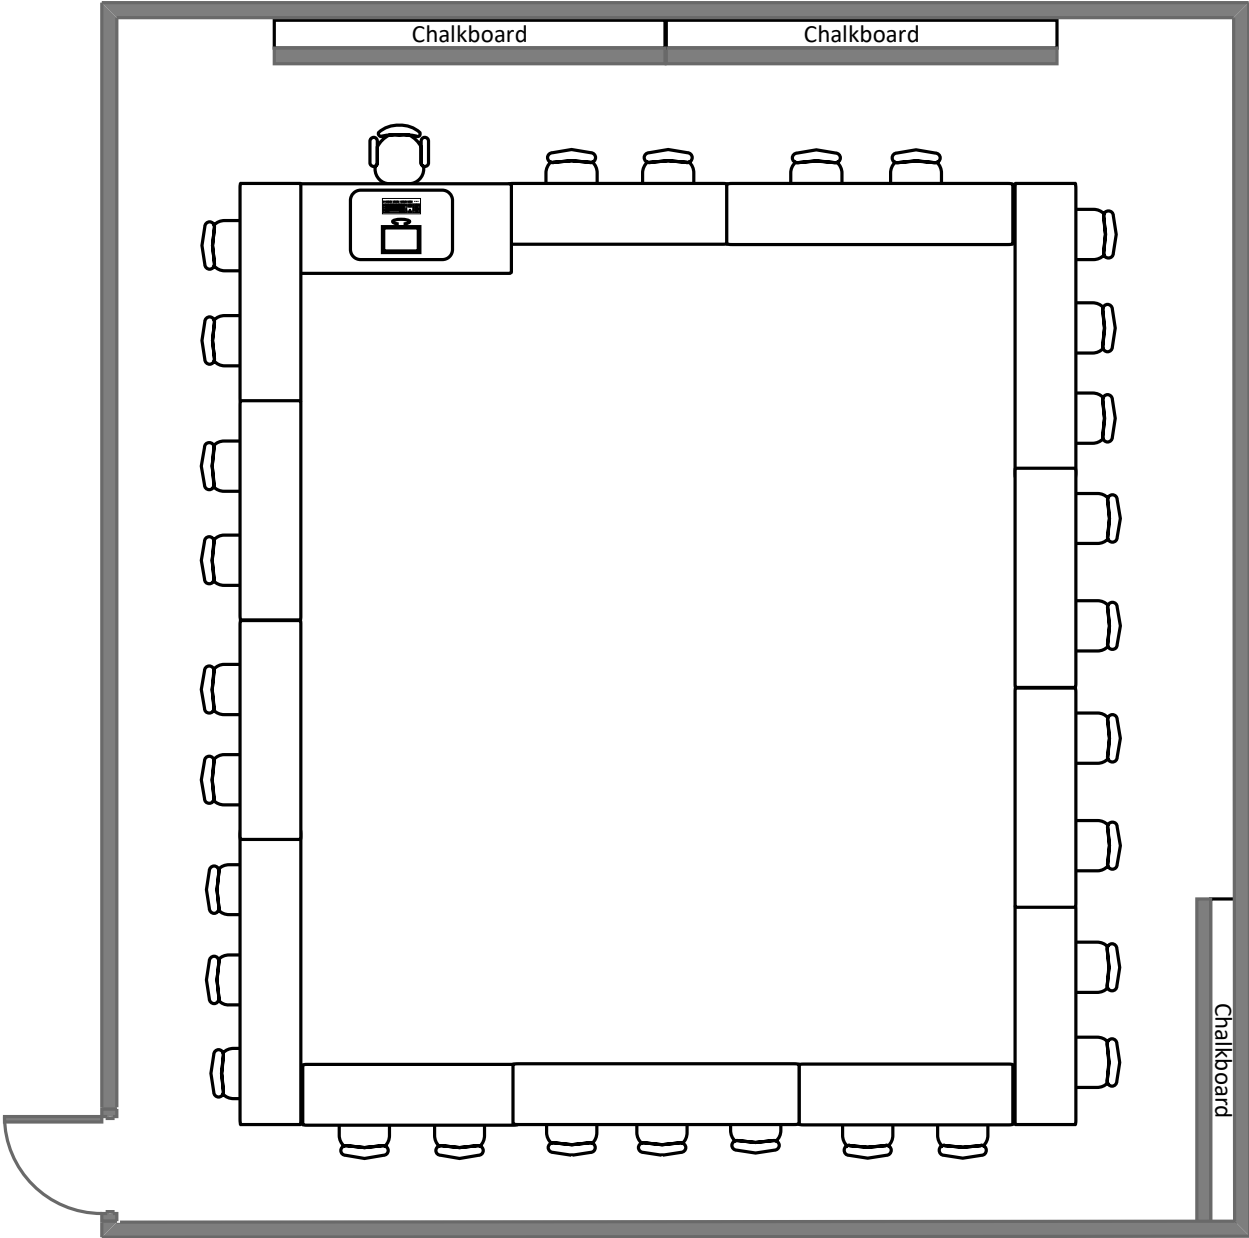

# Simon Hall 22

Total Student Seating: 29