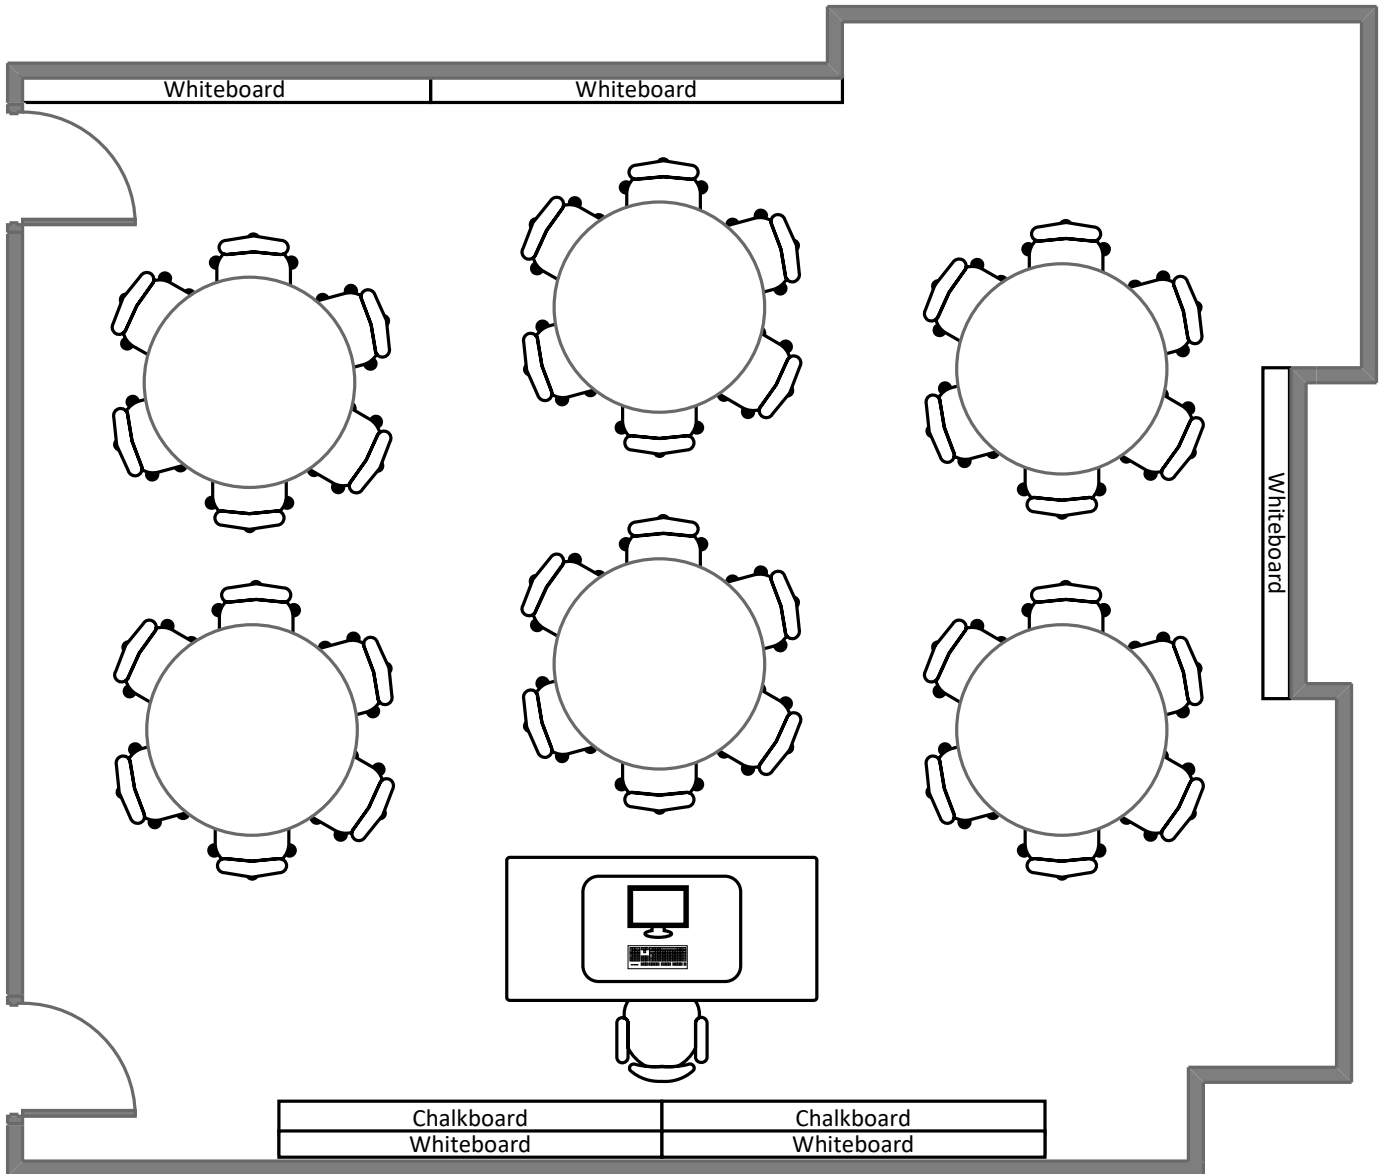

Somers Family Hall

249

Total Student Seating: 36