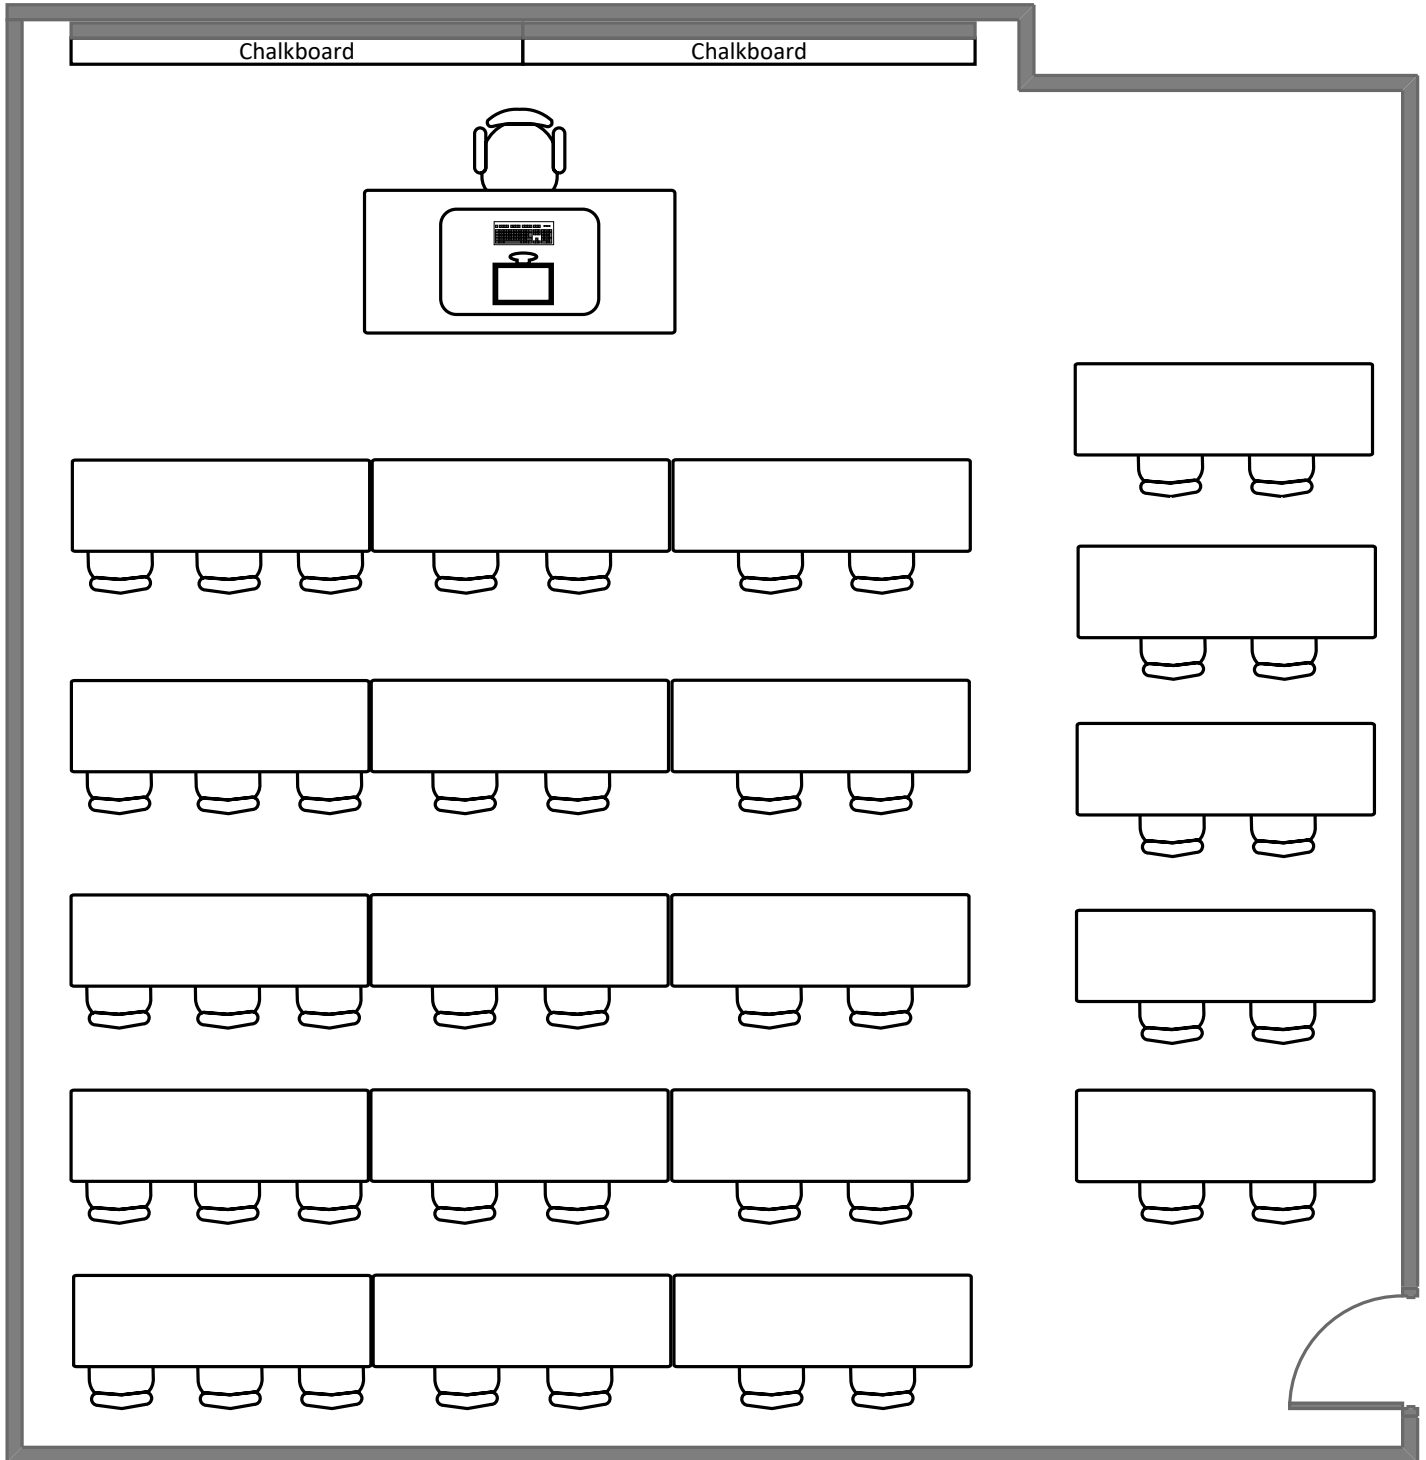

Somers Family Hall 251

Total Student Seating: 45