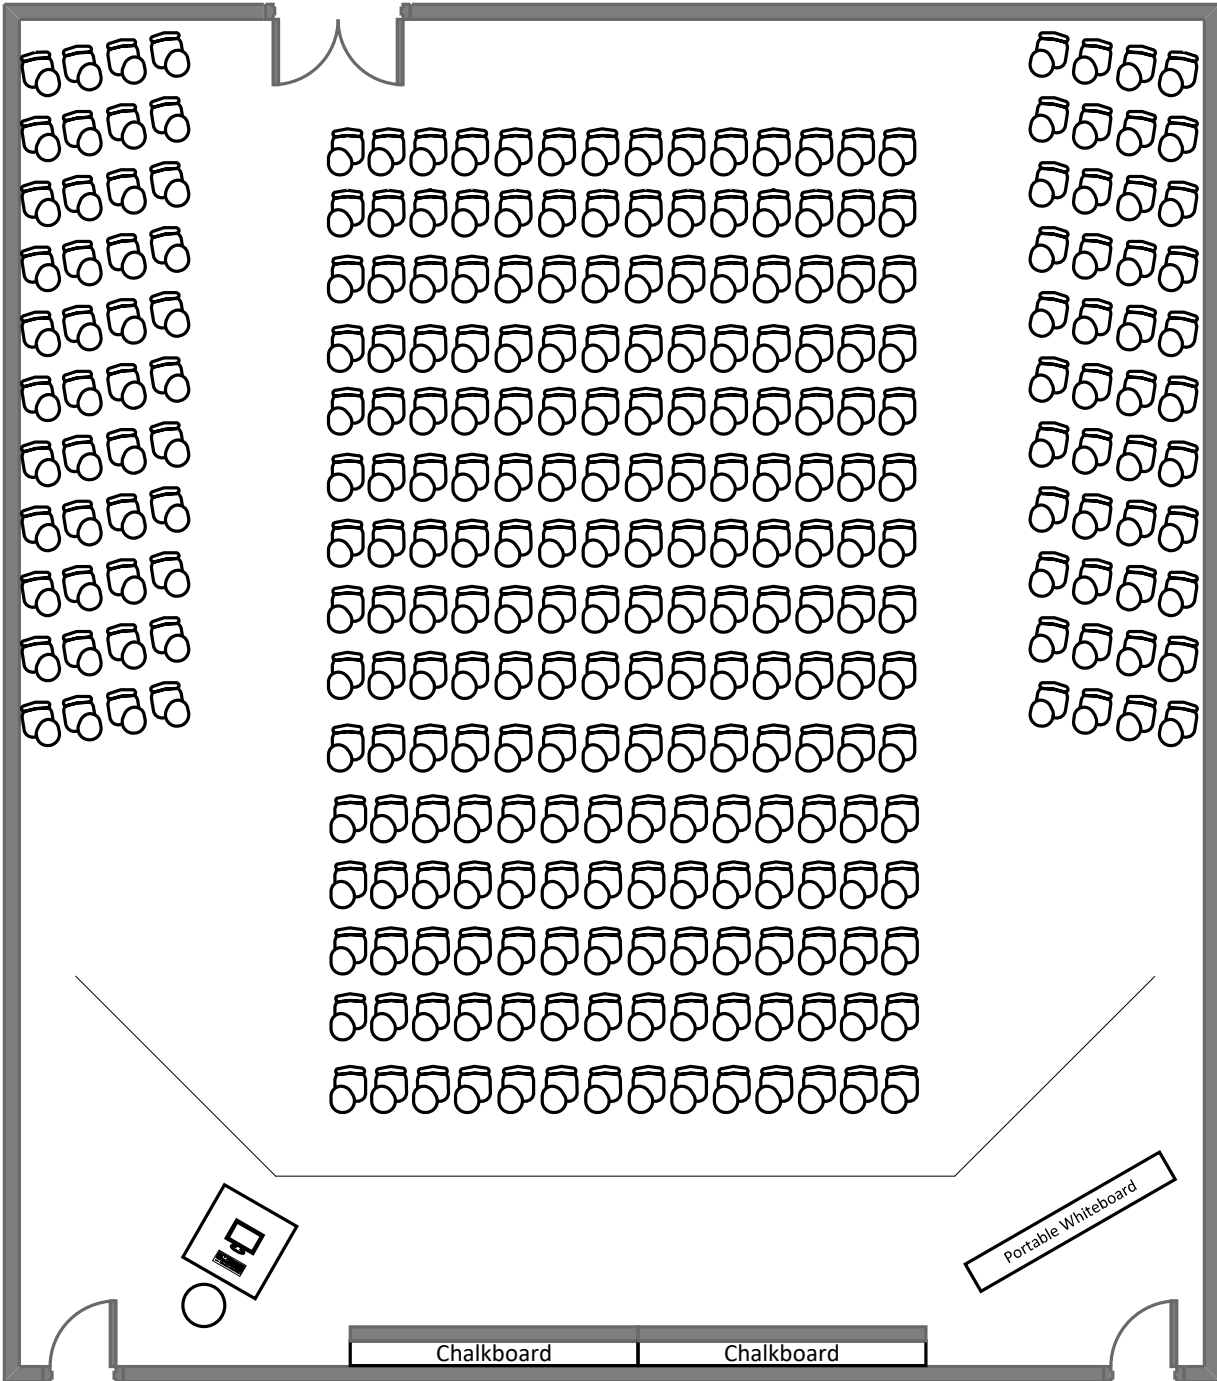

Steinberg Hall 105

Total Student Seating: 298