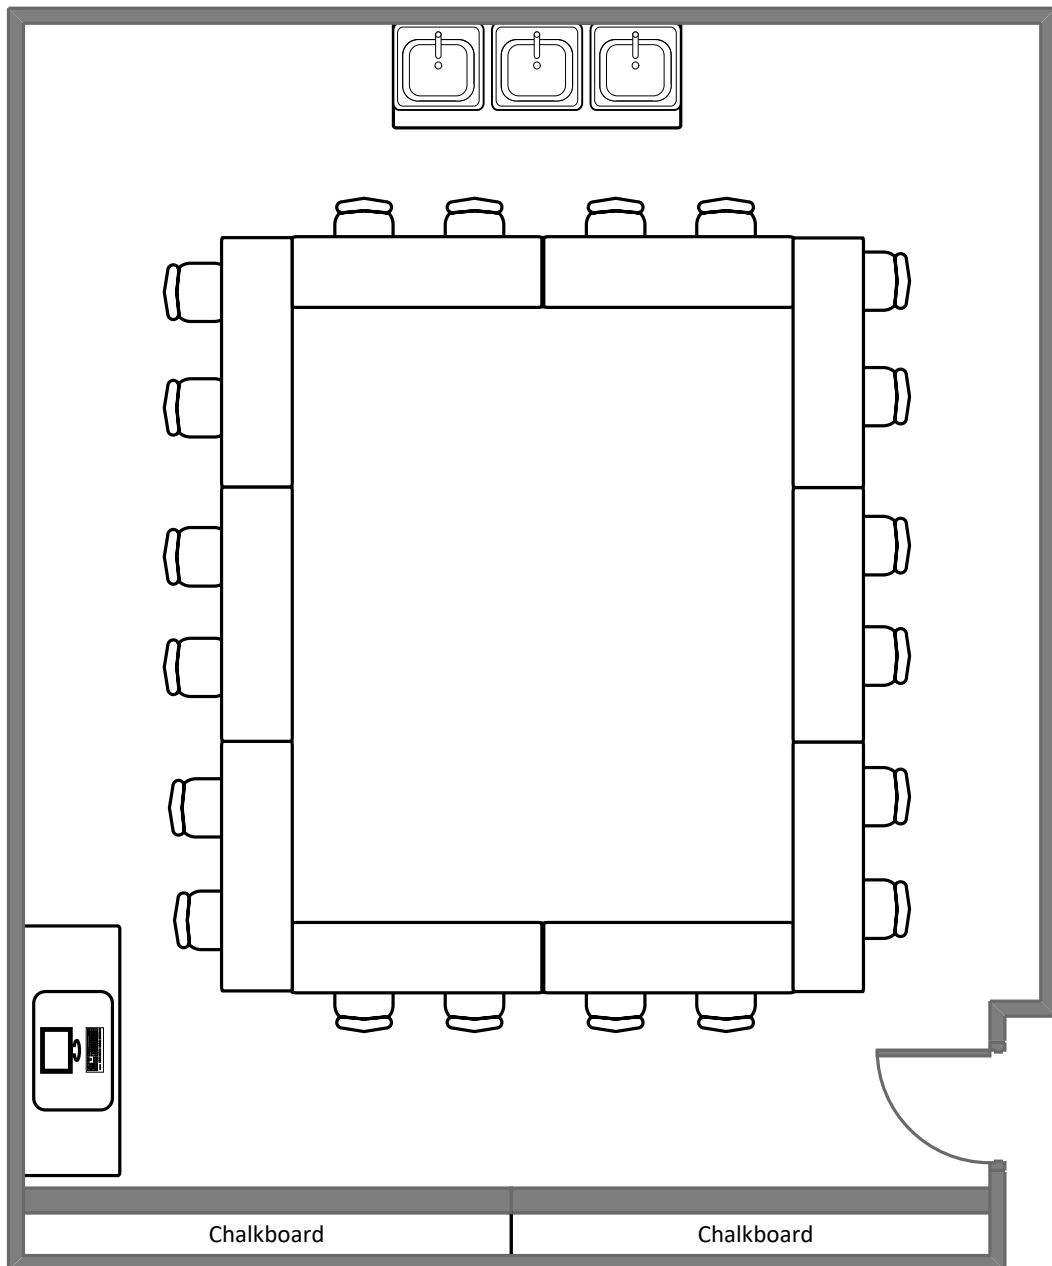

Village House

14

Total Student Seating: 20