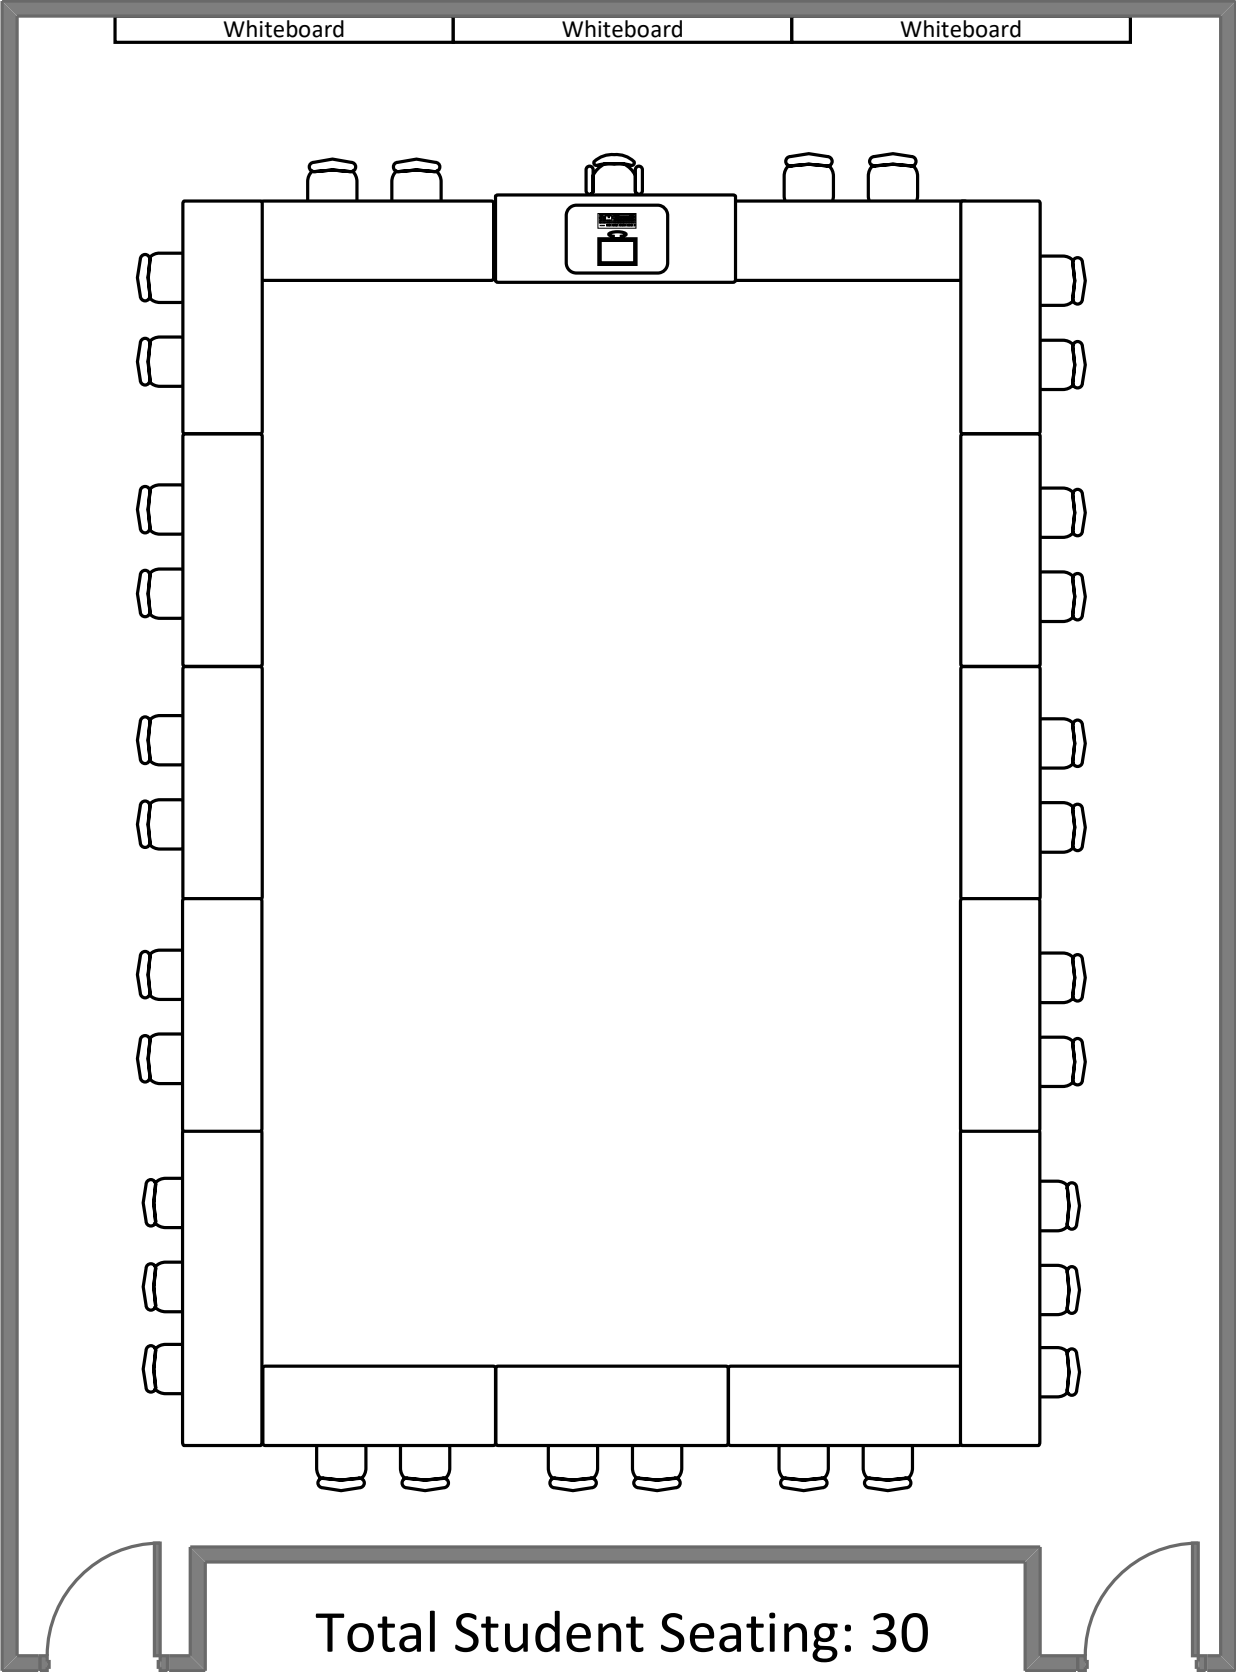

# Weil Hall

# 10

Total Student Seating: 30