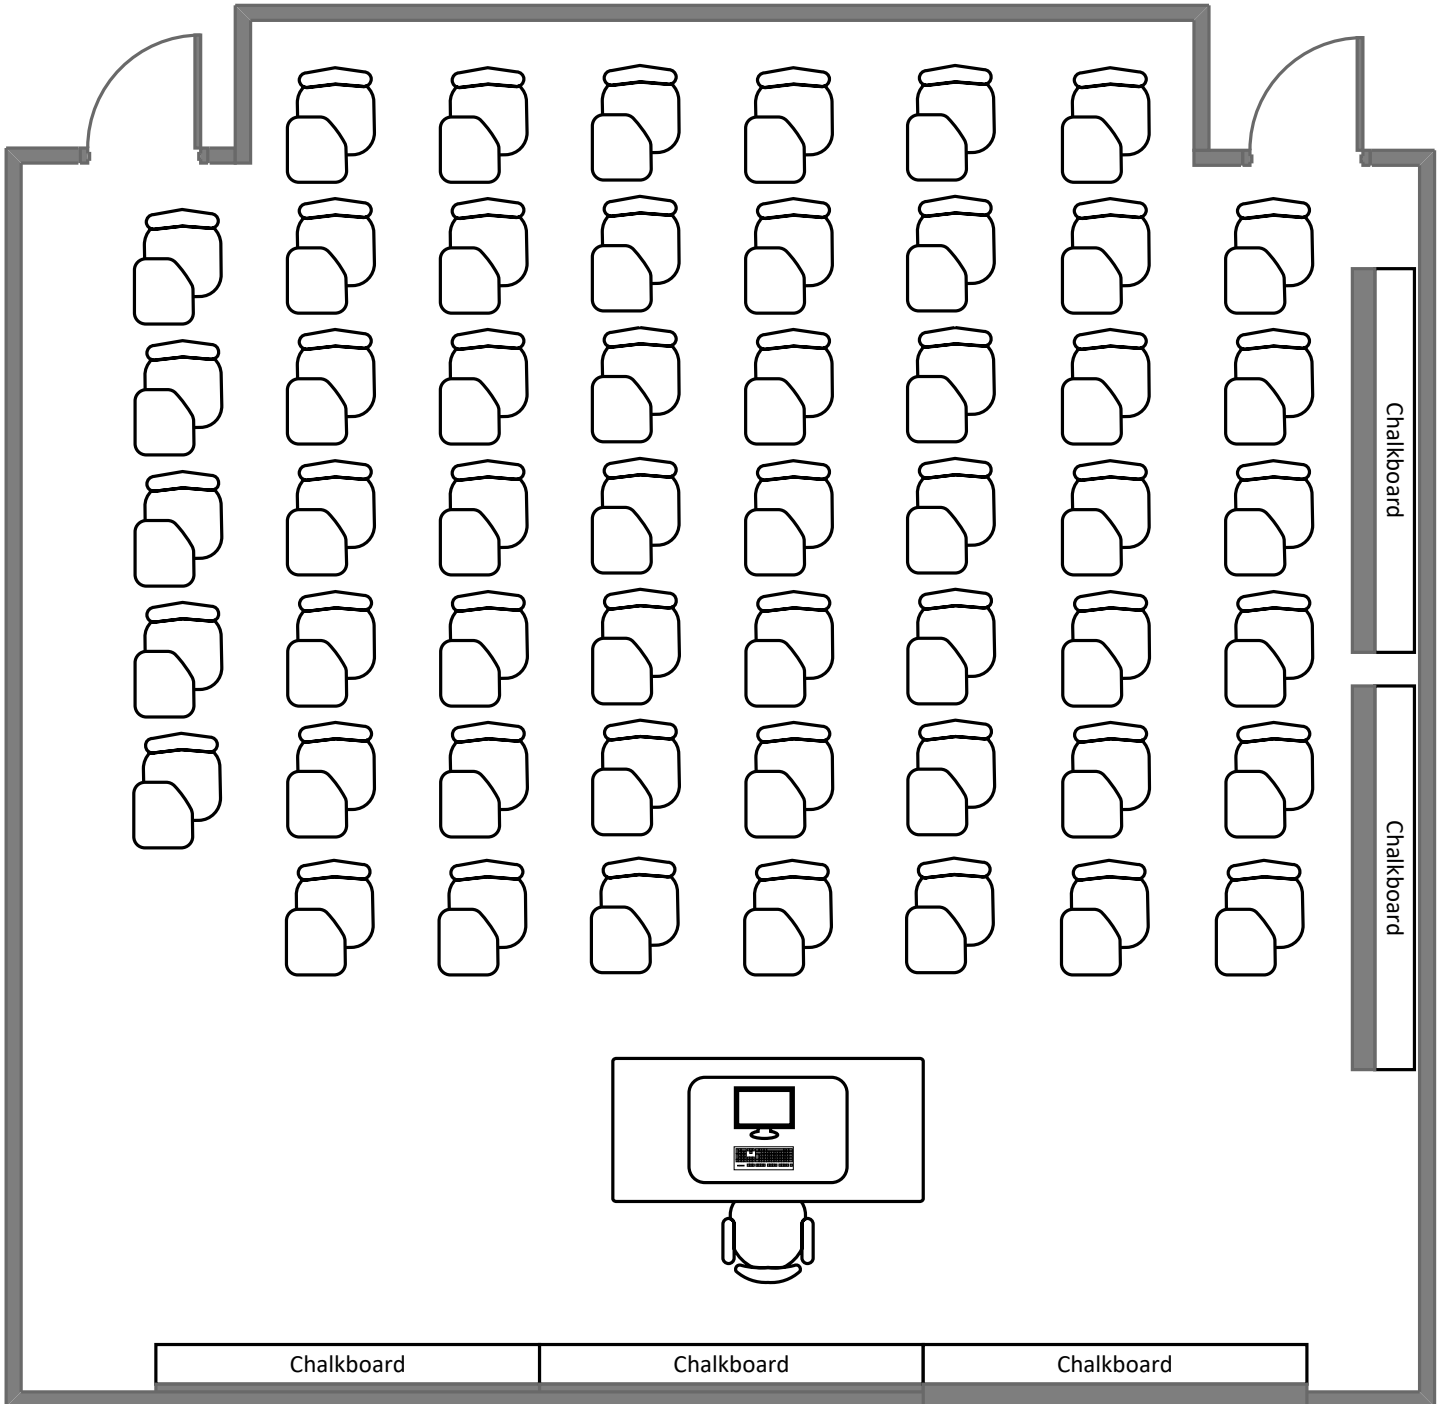

# Whitaker Hall 216

Total Student Seating: 46