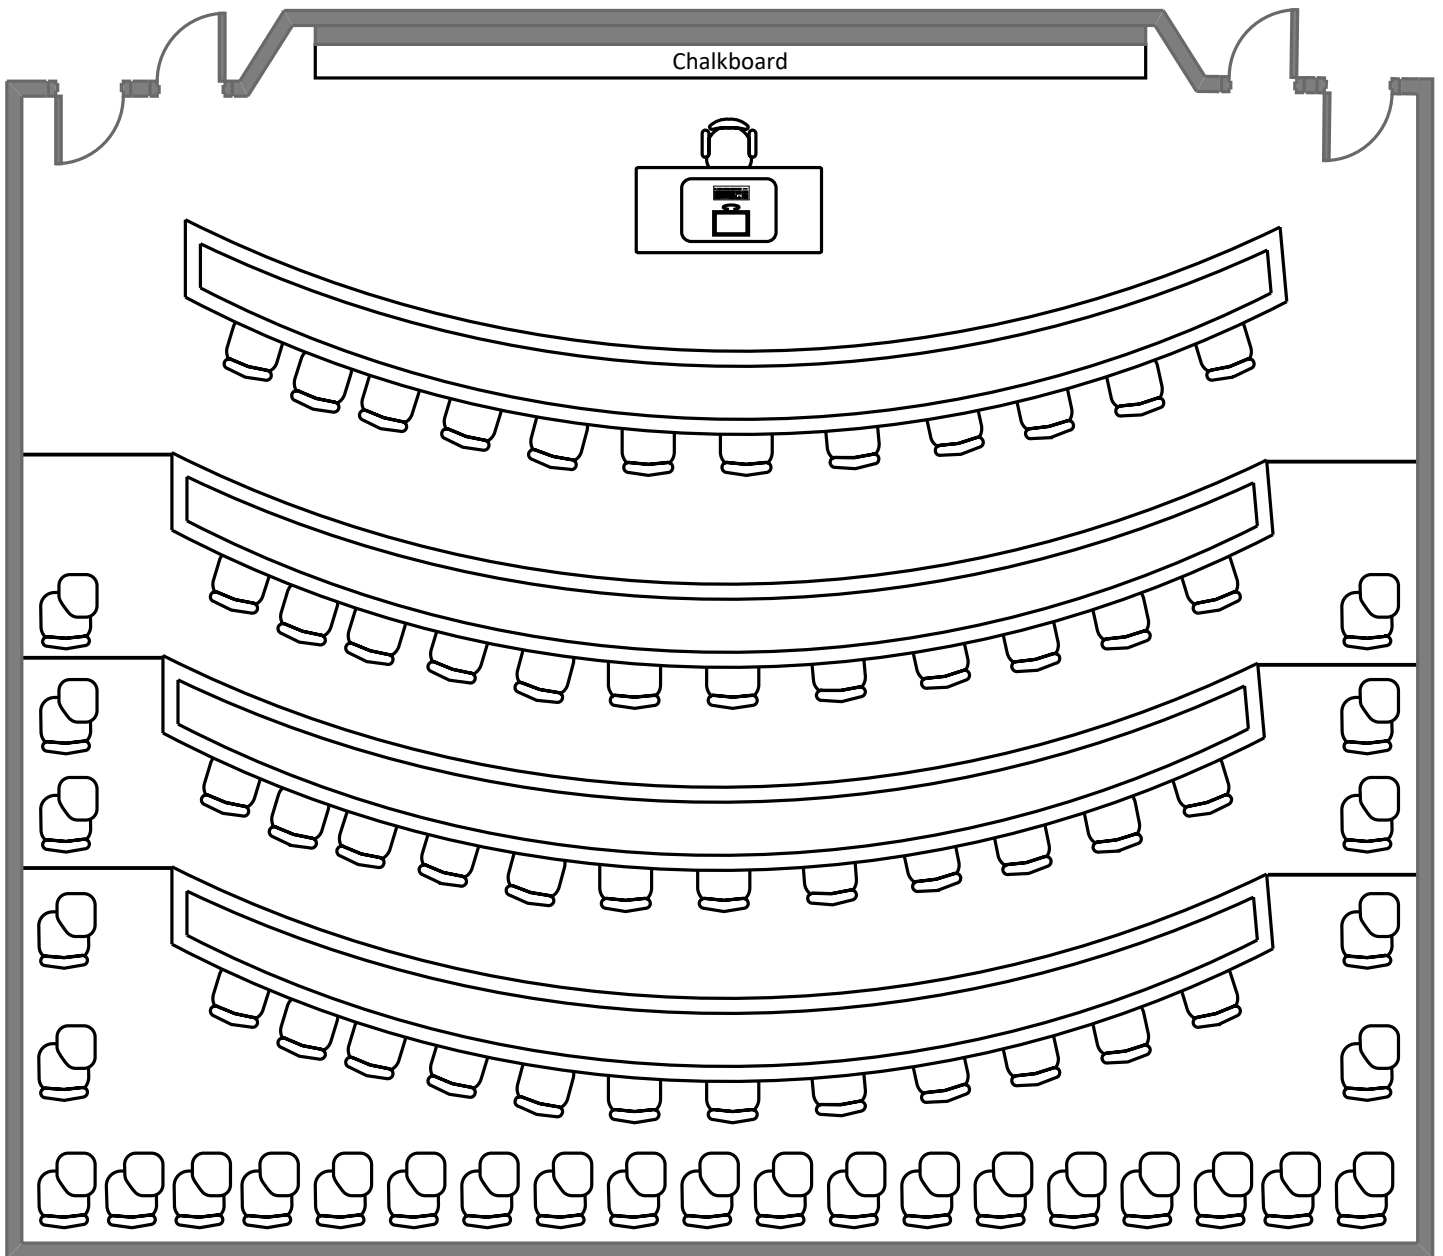

Whitaker Hall

218

Total Student Seating: 77