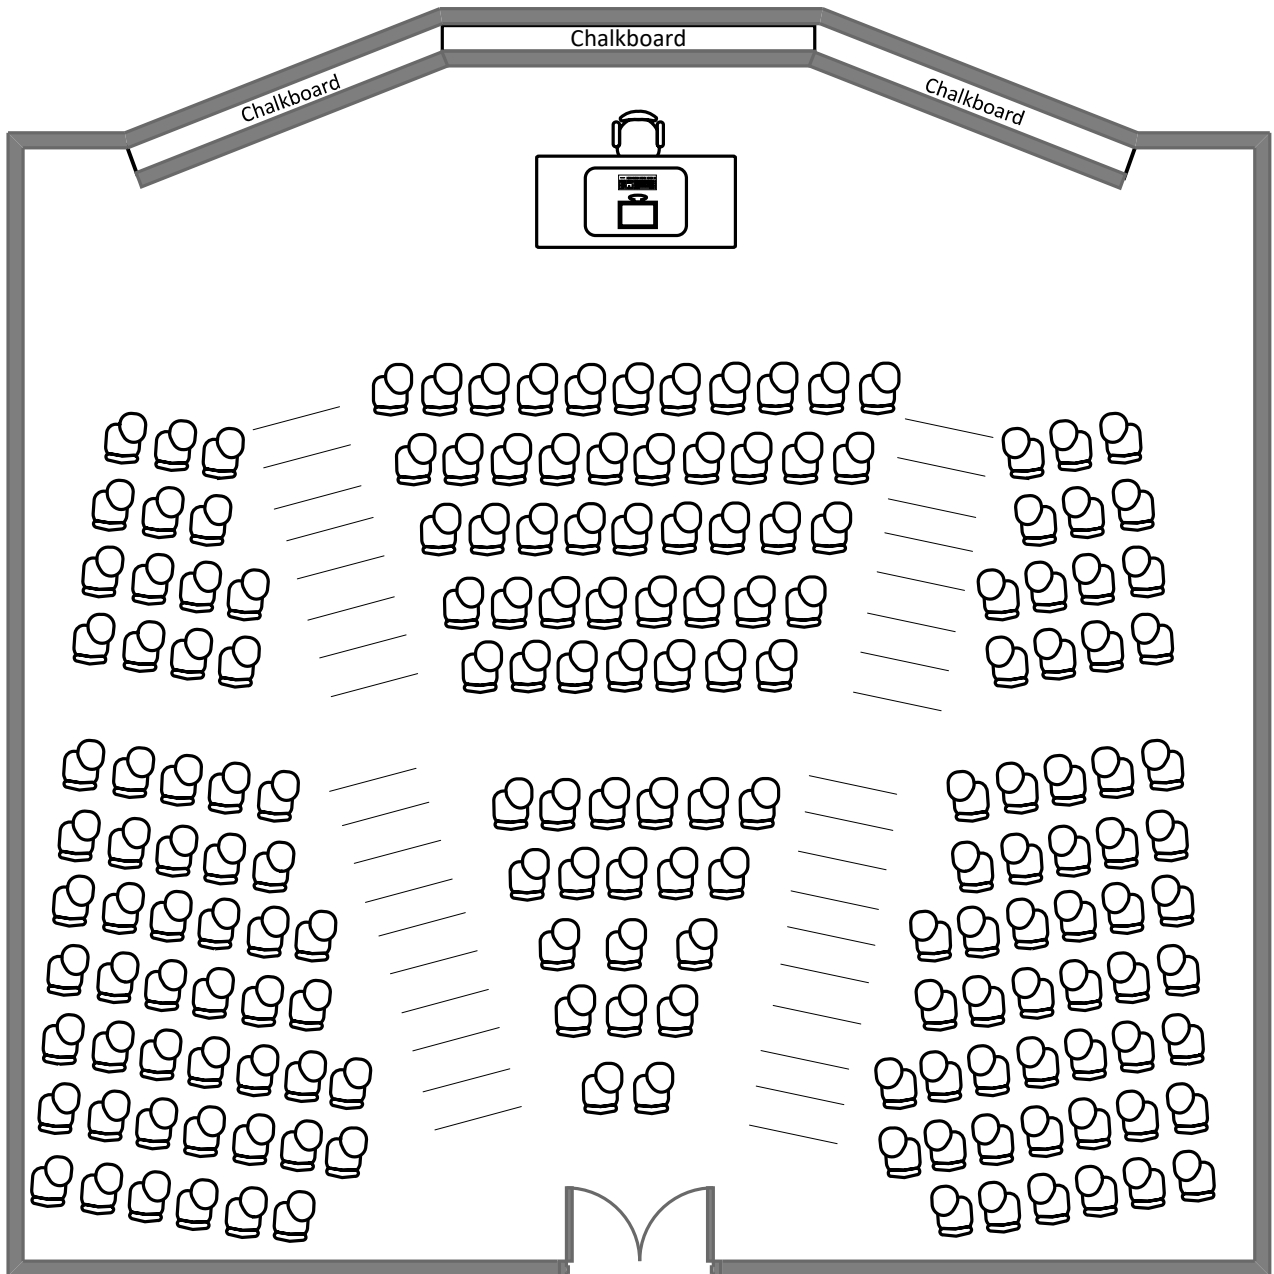

Wilson Hall 214

Total Student Seating: 175