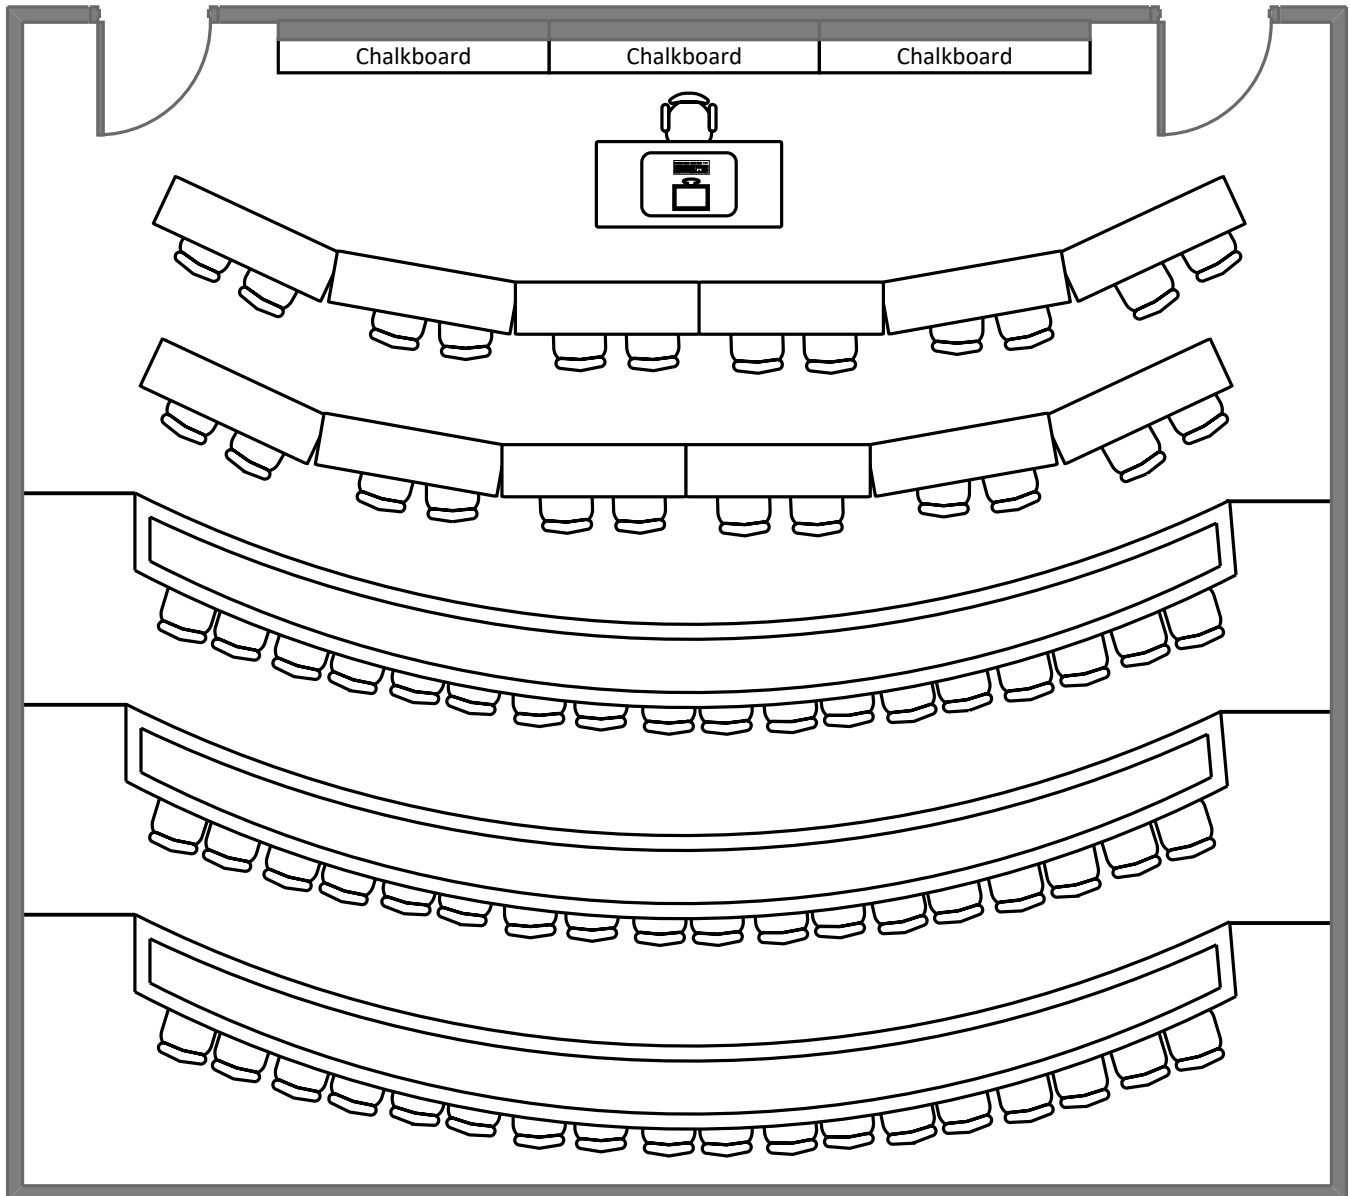

Wrighton Hall

250

Total Student Seating: 79