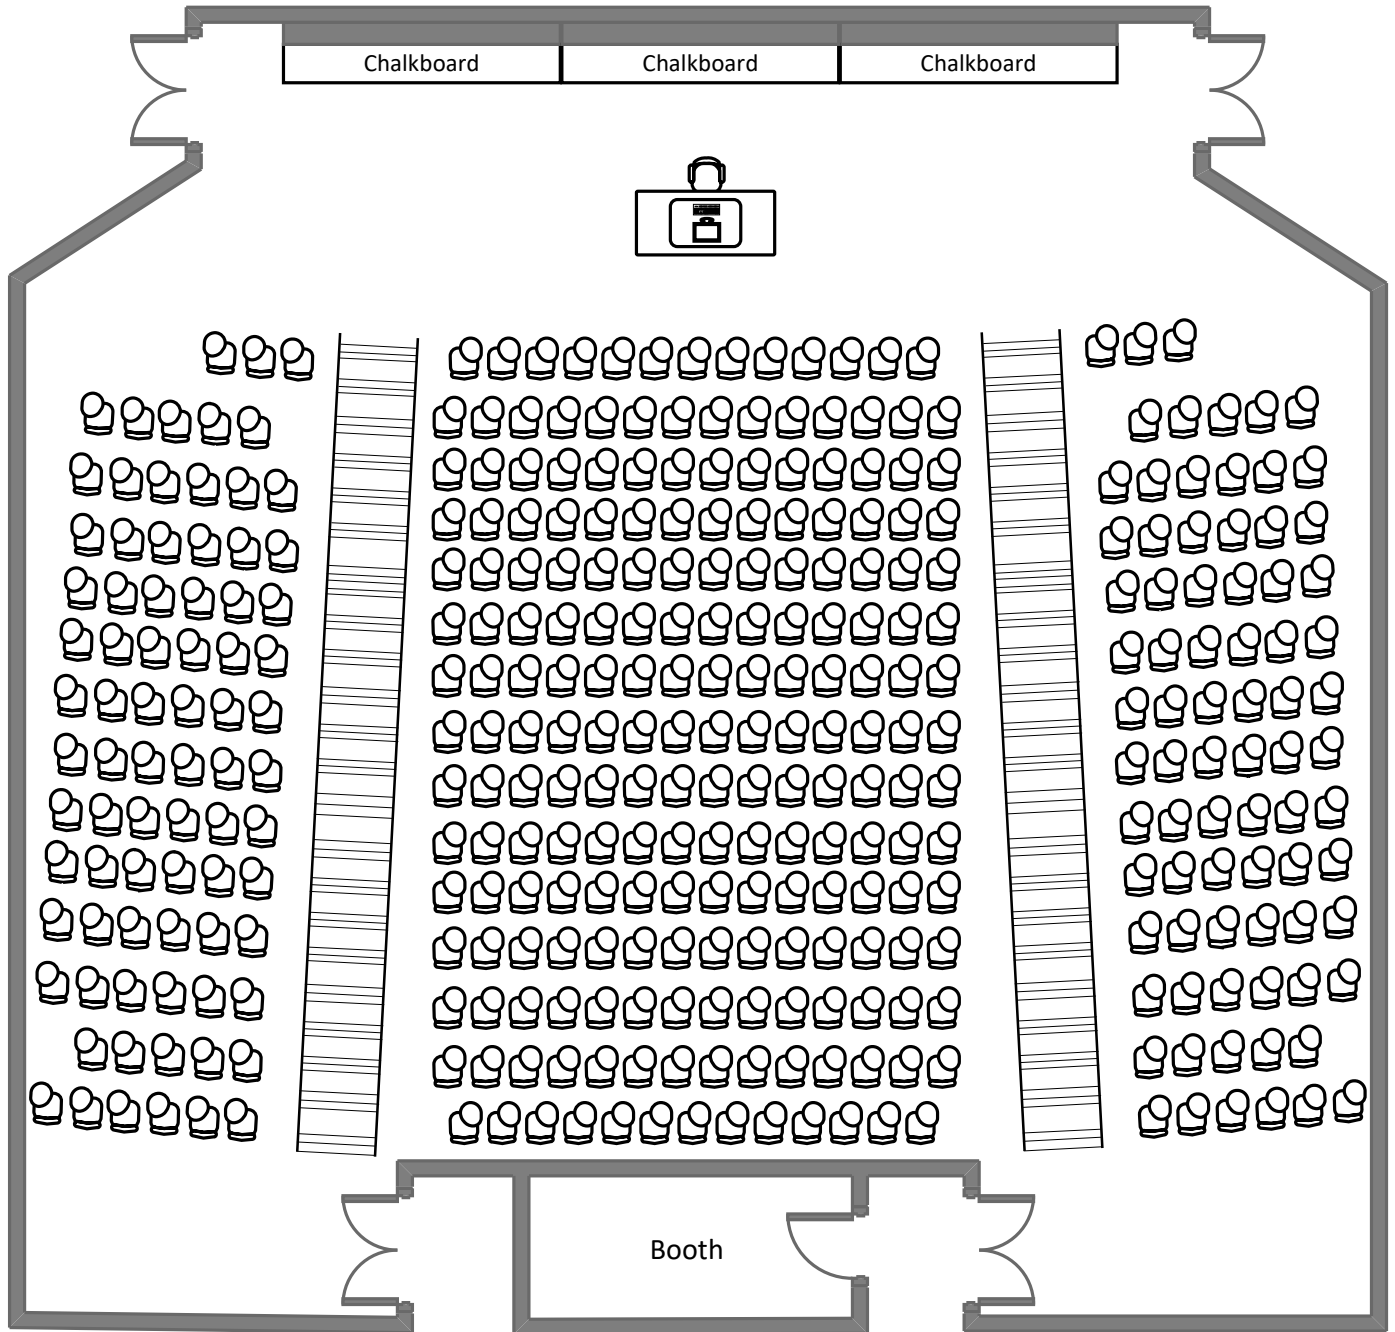

Wrighton Hall

300

Total Student Seating: 358