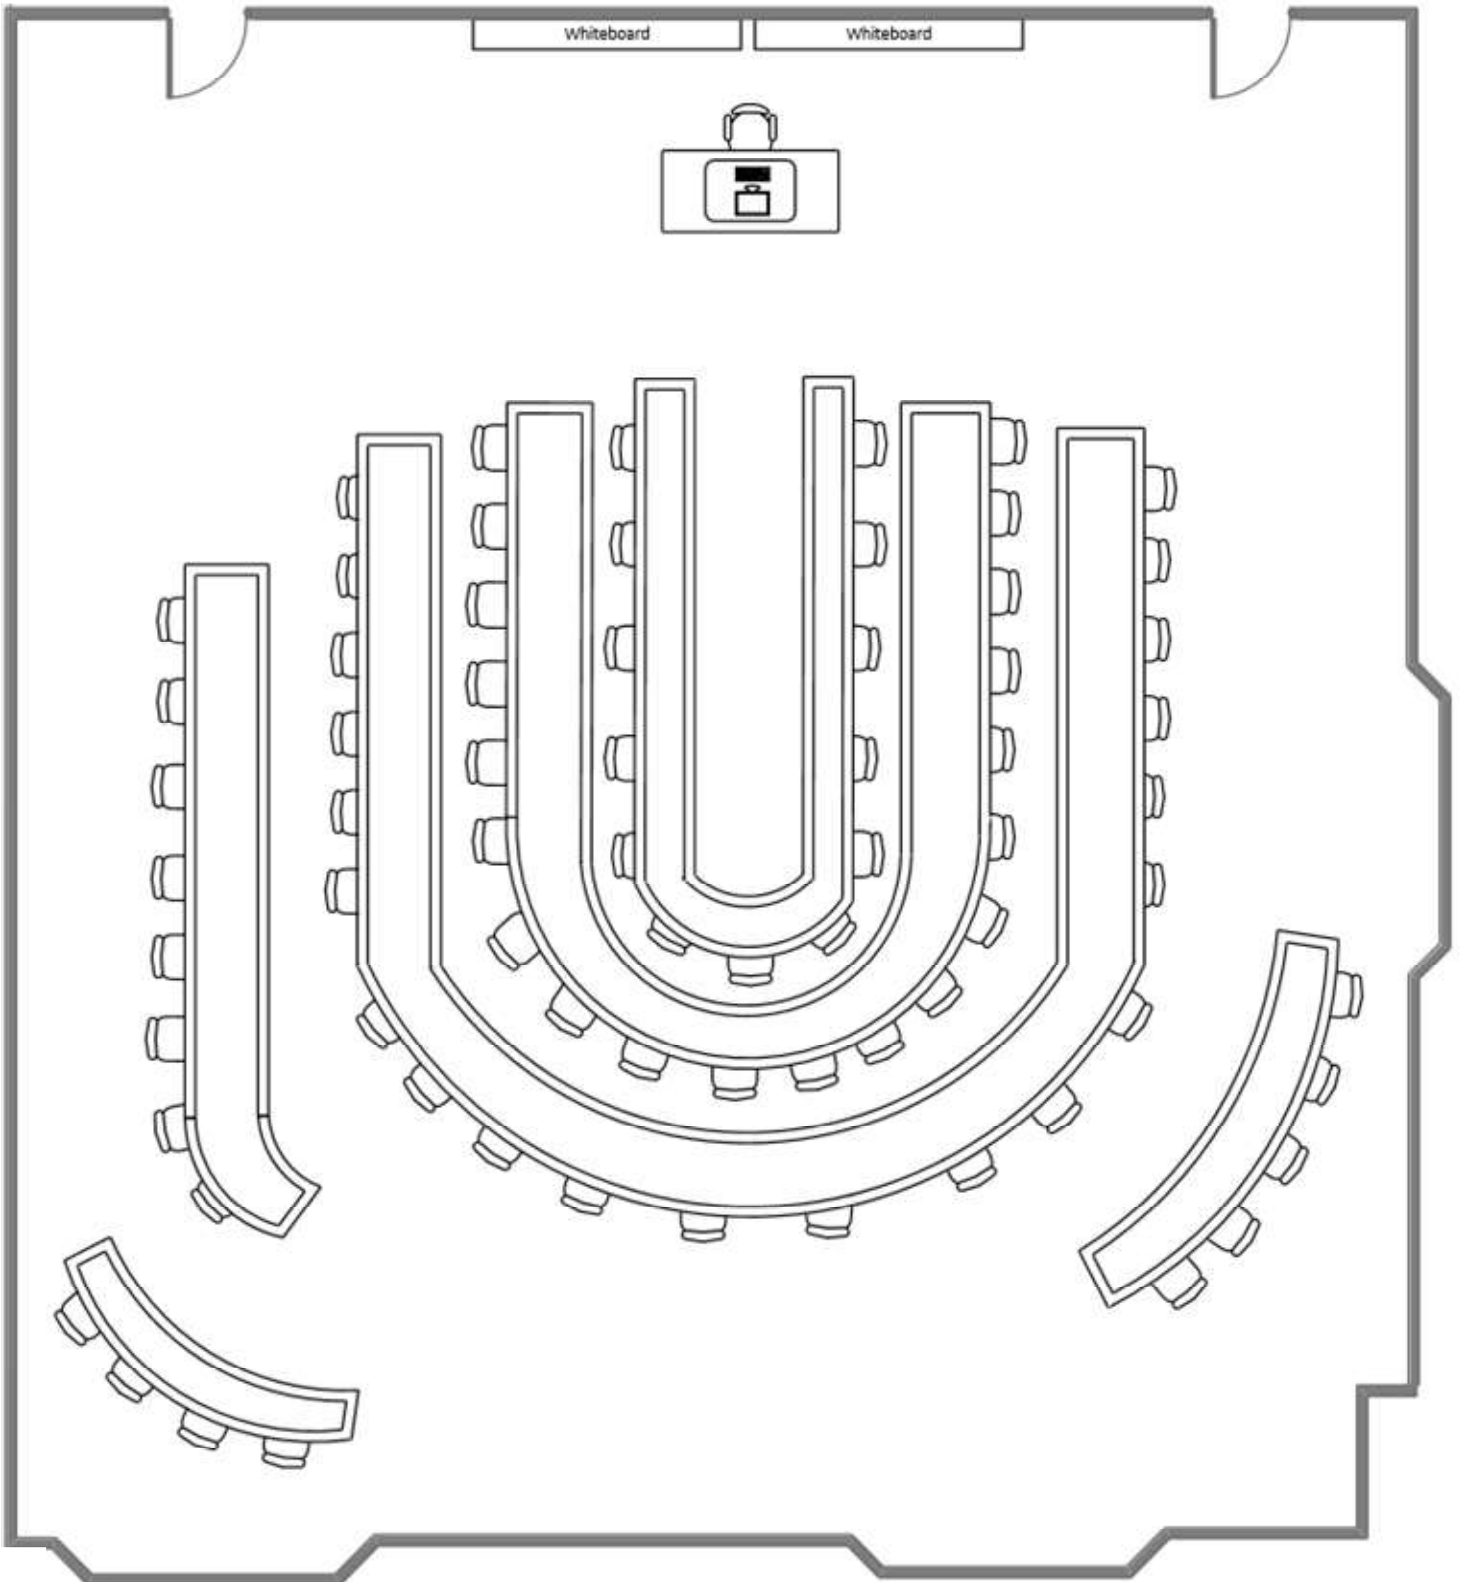

Seigle Hall 301

Total Student Seating: 70