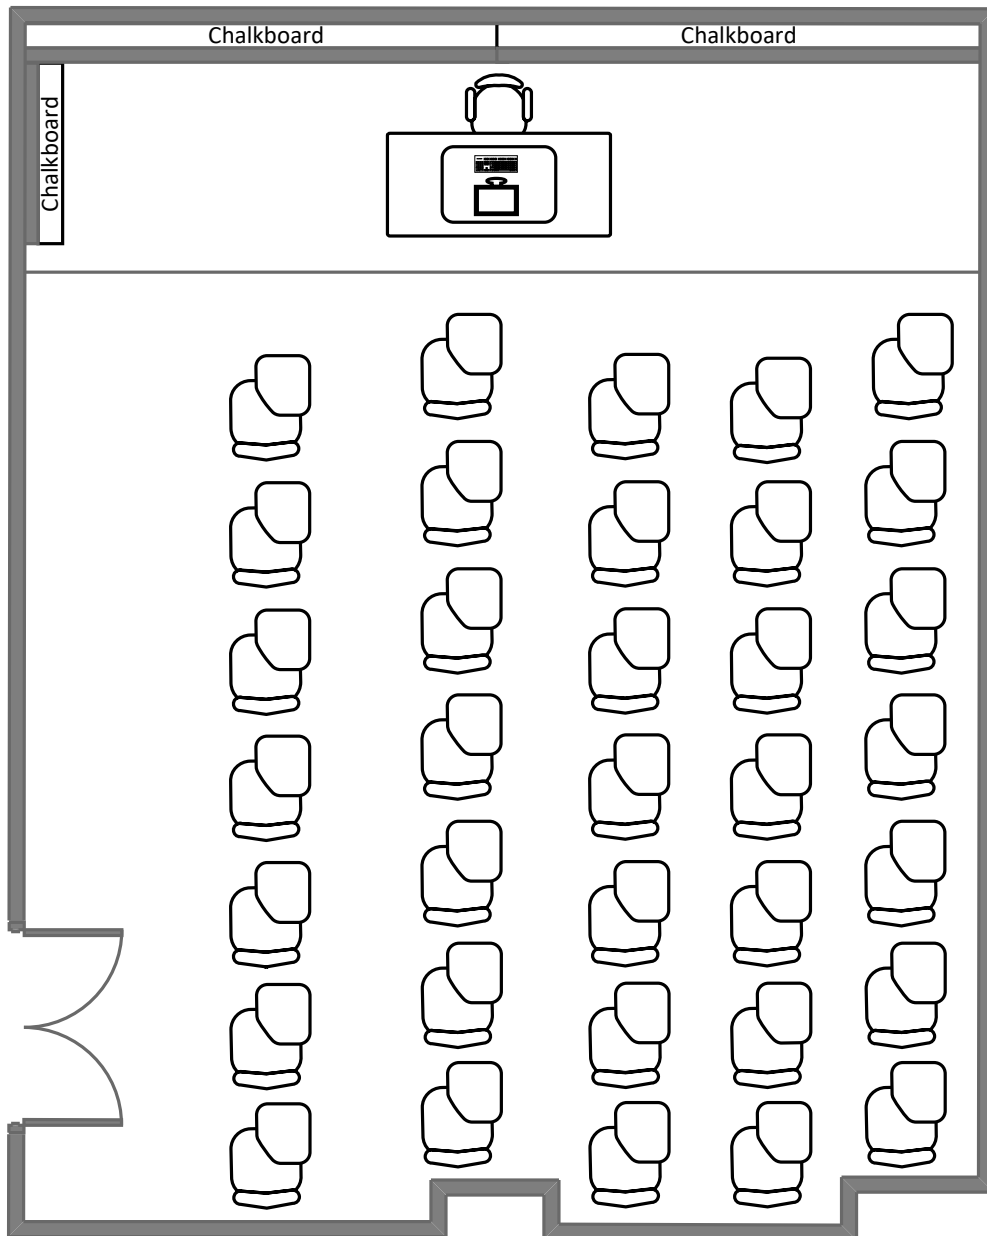

Cupples I Hall 215

Total Student Seating: 35