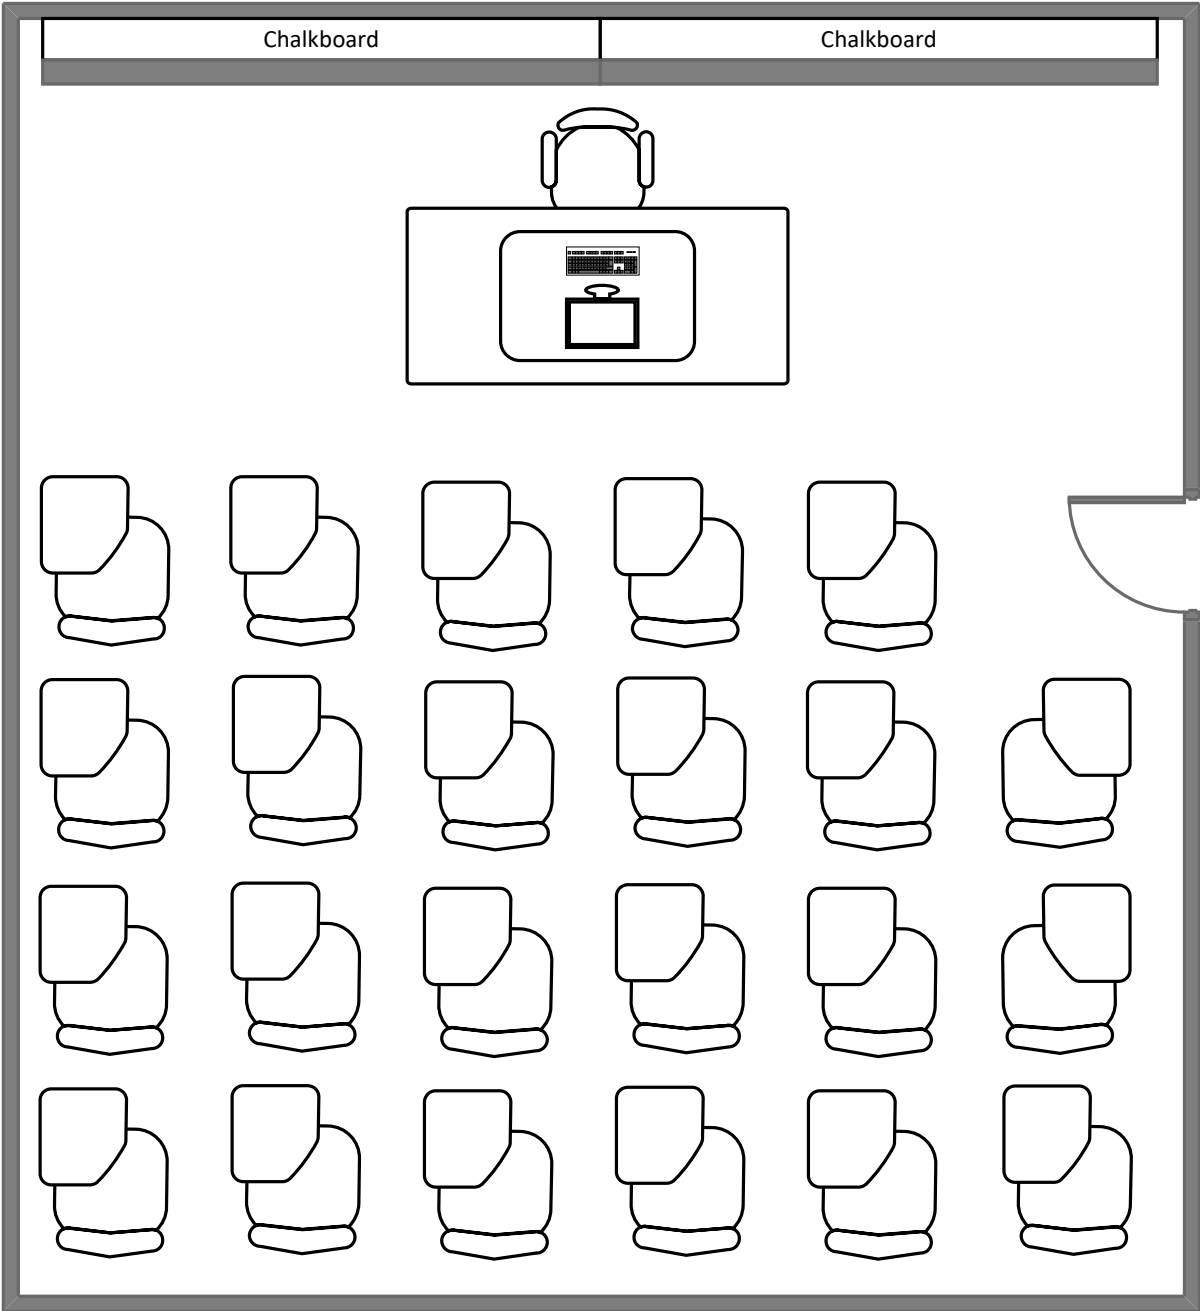

Total Student Seating: 15

Eads Hall 207

Total Student Seating: 25

Cupples I Hall 207

Total Student Seating: 40

Eads Hall 208

Total Student Seating: 12

Cupples I Hall 216