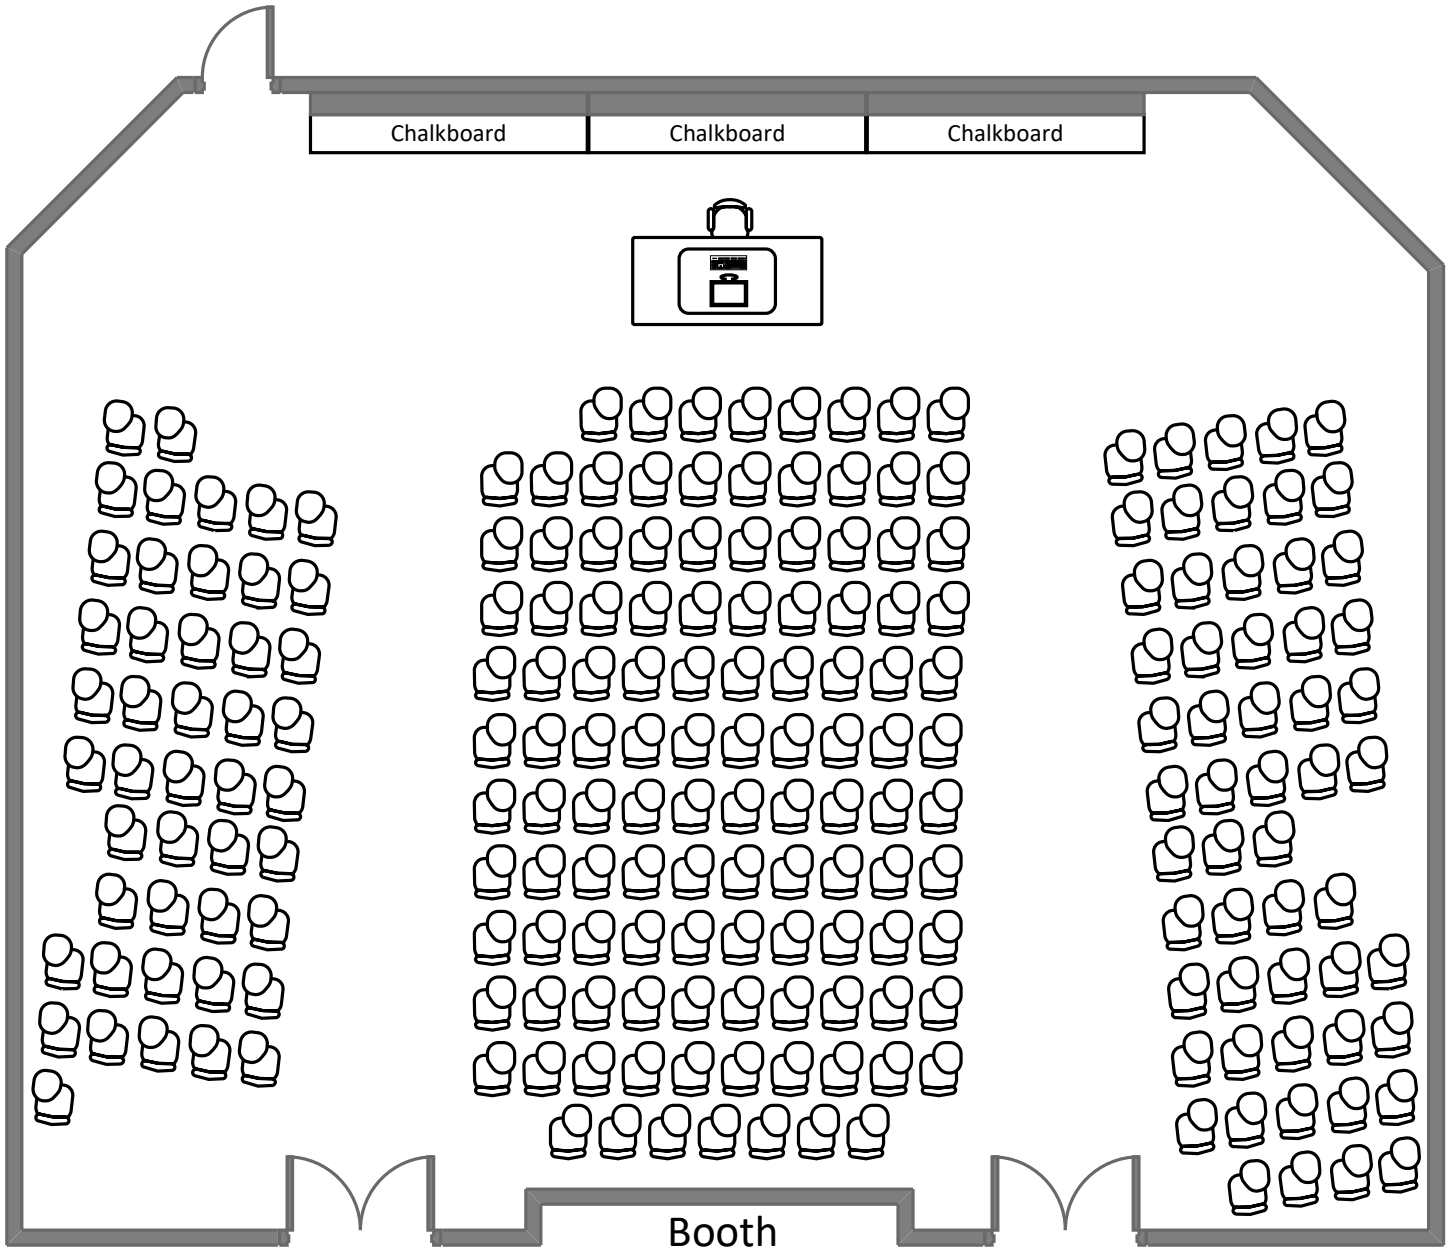

Crow Hall 204

Total Student Seating: 87

Crow Hall 205

Total Student Seating: 30

Crow Hall 206

Total Student Seating: 56

Cupples II Hall L009

Total Student Seating: 44

Duncker Hall 101

Total Student Seating: 64

Eads Hall 102

Total Student Seating: 39

Hillman Hall

70

Total Student Seating: 207

Lopata Hall 201

Total Student Seating: 30

Lopata Hall 202

Total Student Seating: 30

Lopata Hall 229

Total Student Seating: 32

Lopata Hall 302

Total Student Seating: 30

Lopata House

10

Total Student Seating: 24

Lopata House

11

Total Student Seating: 24

Lopata House

16

Total Student Seating: 29