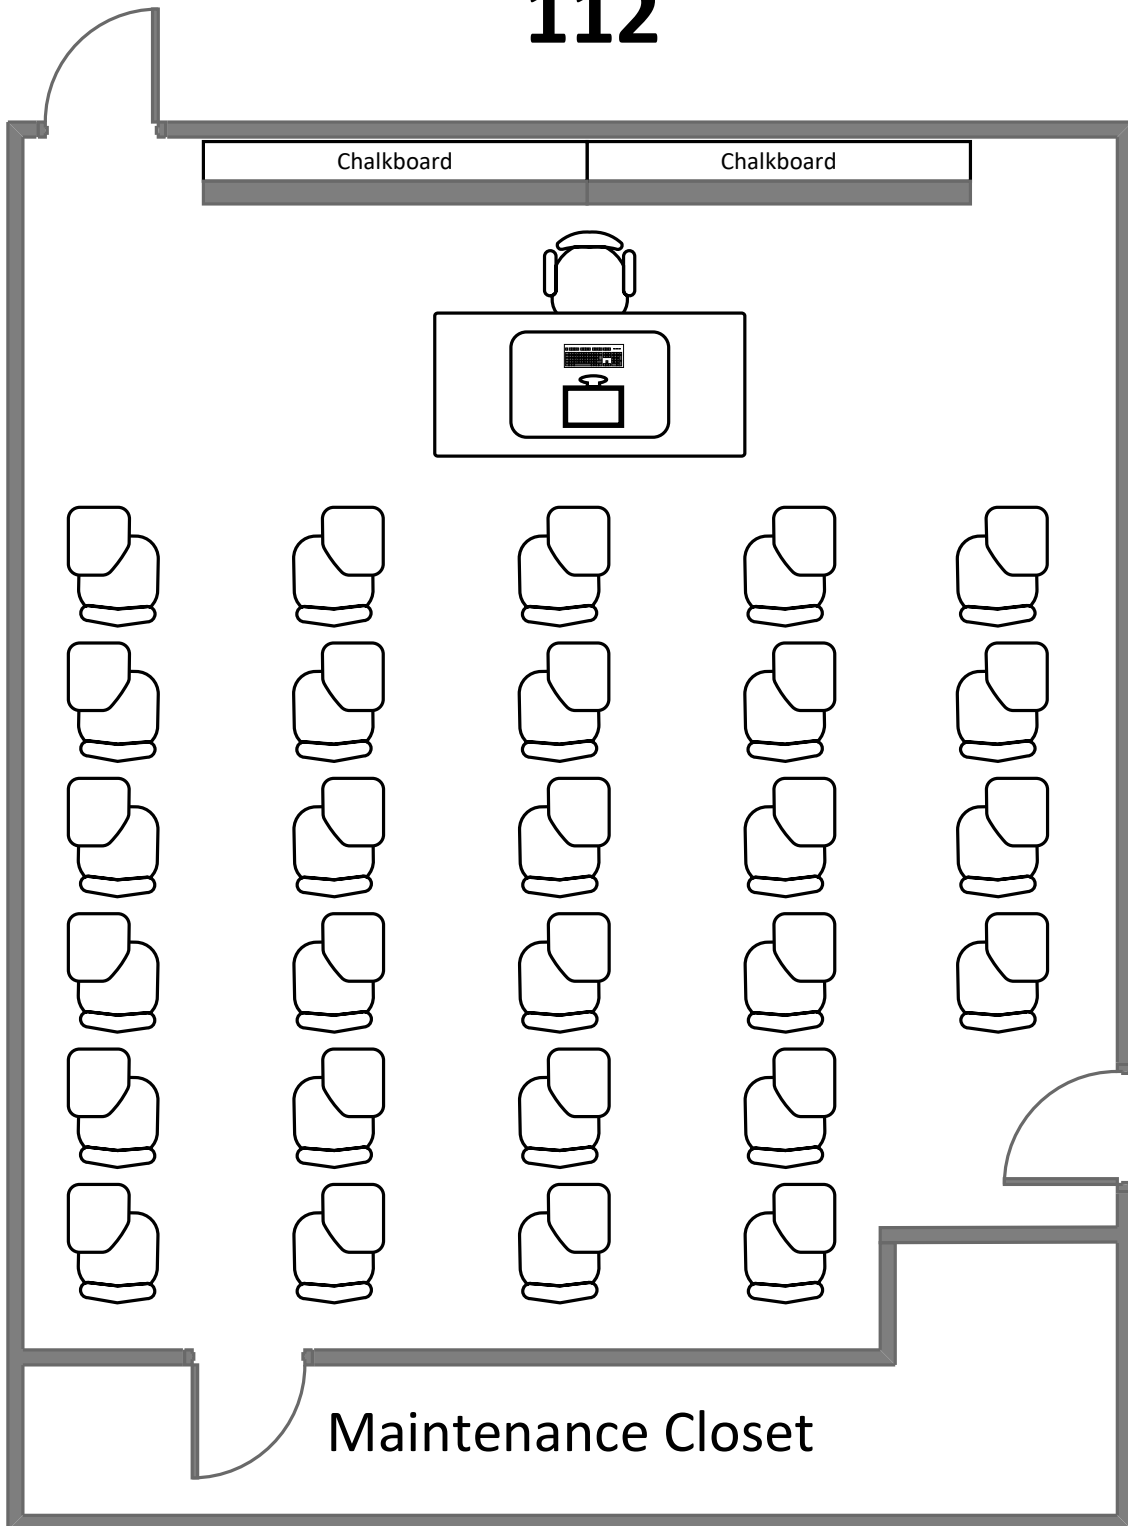

Eads Hall 103

Total Student Seating: 39

Cupples II Hall 230

Total Student Seating: 50

Cupples II Hall 203

Total Student Seating: 35

Cupples II Hall L015

Total Student Seating: 55

Eads Hall 112

Total Student Seating: 28

January Hall

10

Total Student Seating: 30

January Hall 10A

Total Student Seating: 35

Eads Hall 115