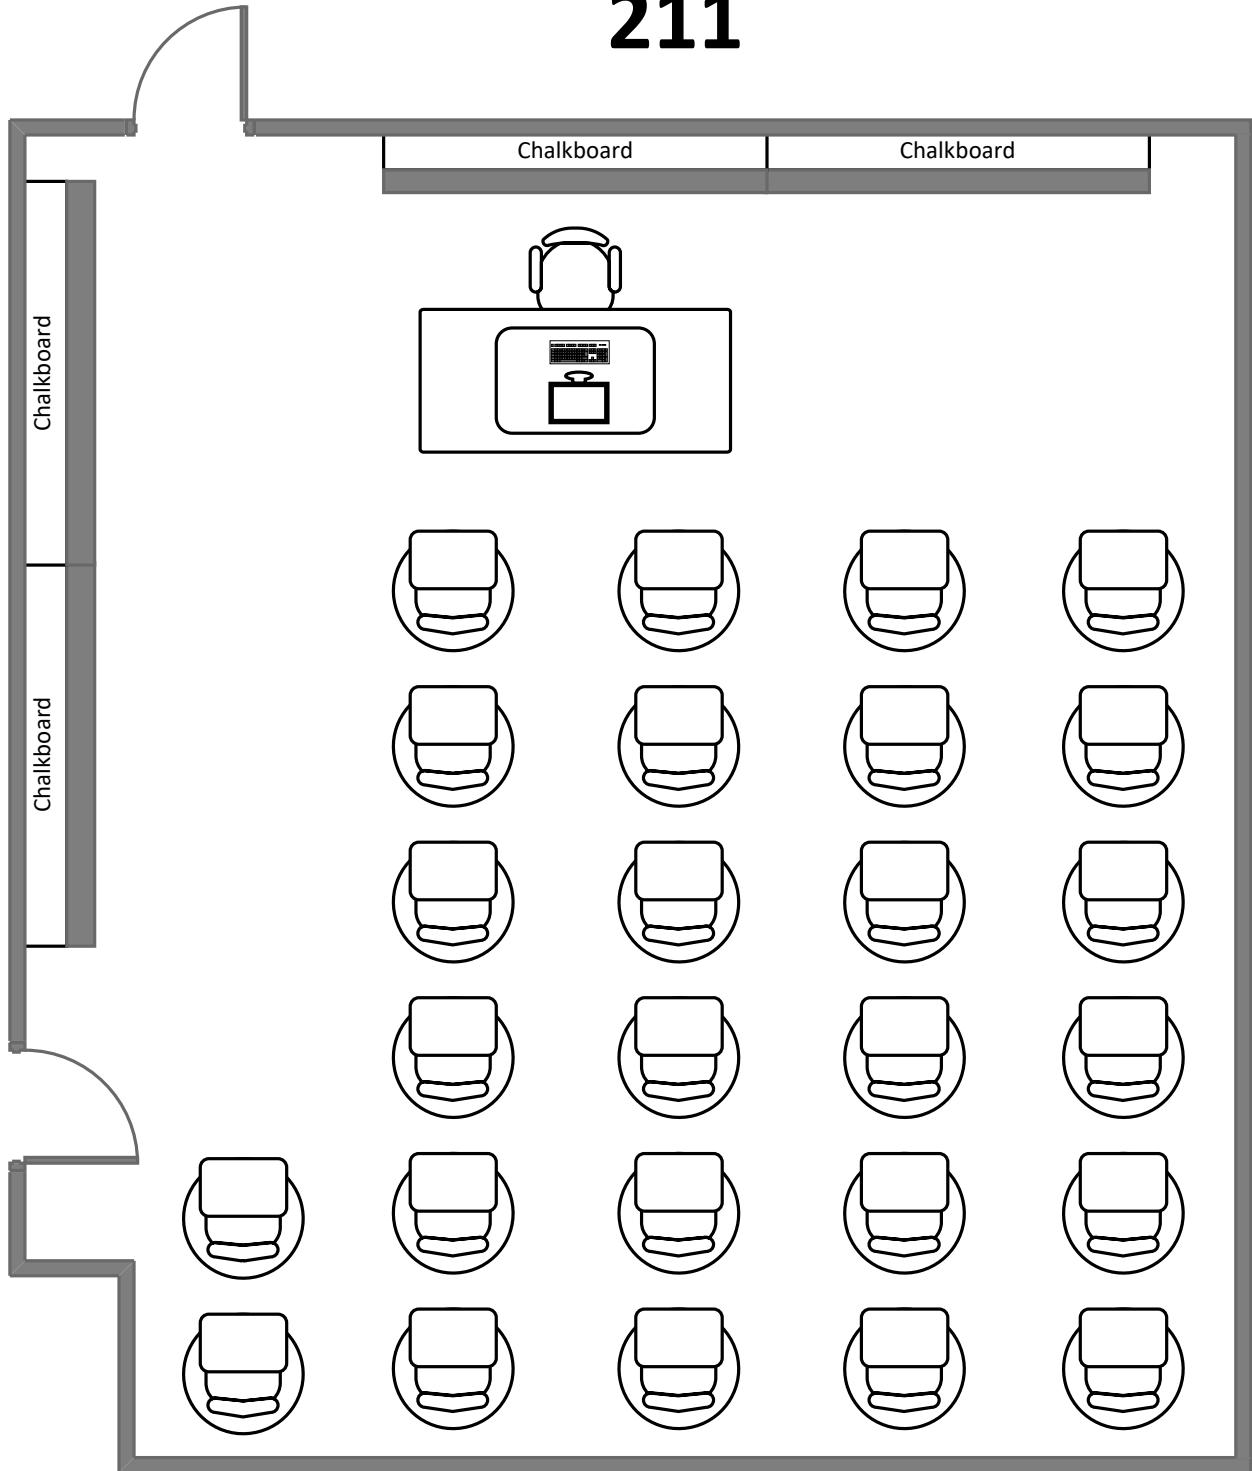

Total Student Seating: 22

Duncker Hall 109

Total Student Seating: 15

Eads Hall

211

Total Student Seating: 26

Mallinckrodt Hall

305

Total Student Seating: 40

Mallinckrodt Hall 302

Total Student Seating: 50

Mallinckrodt Hall 303

Total Student Seating: 45

Eads Hall 212

Total Student Seating: 14

Eads Hall 215