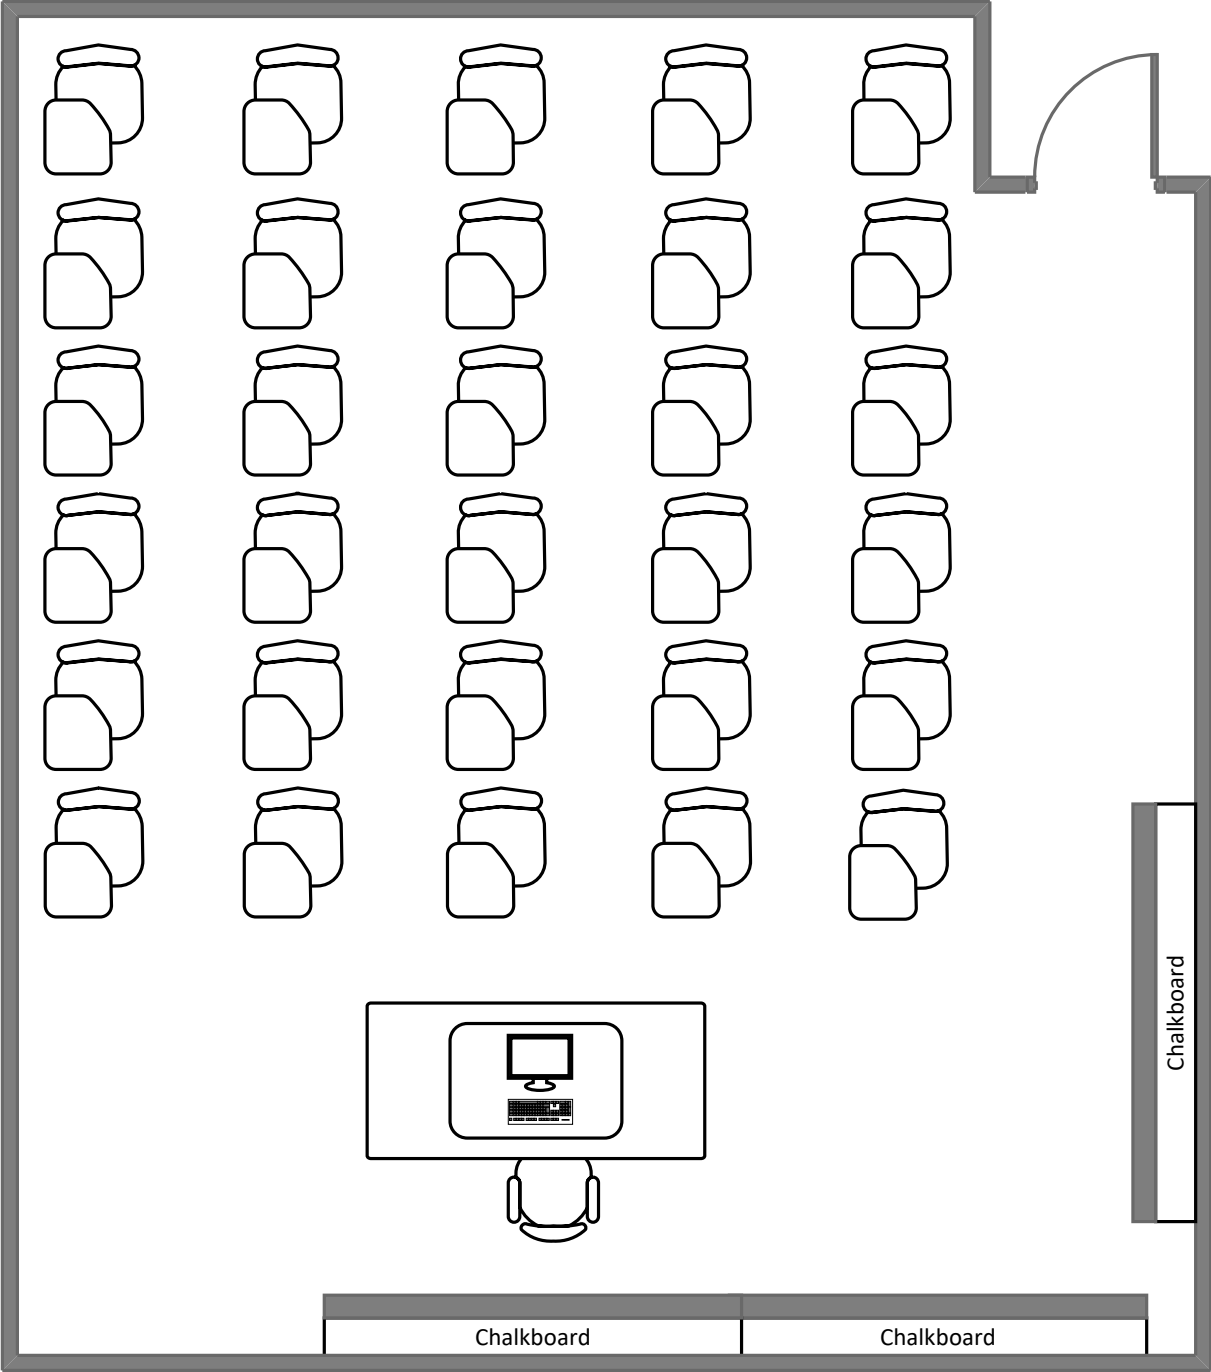

Eads Hall 103

Total Student Seating: 39

Cupples II Hall 230

Total Student Seating: 50

Cupples II Hall 203

Total Student Seating: 35

Cupples II Hall L015

Total Student Seating: 55

Eads Hall 112

Total Student Seating: 28

January Hall

10

Total Student Seating: 30

January Hall 10A

Total Student Seating: 35

Eads Hall 115