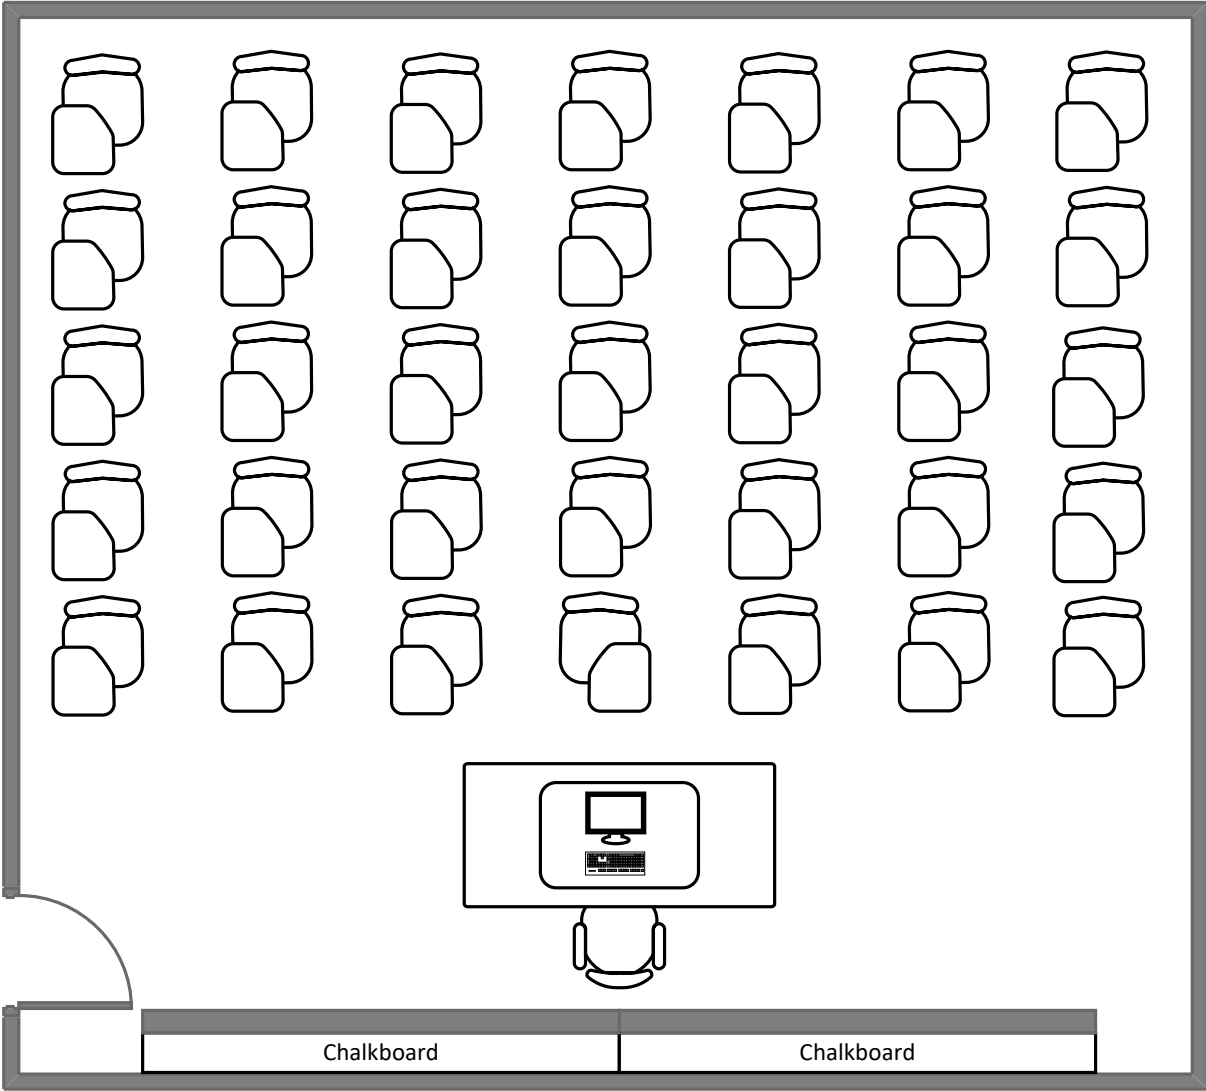

Total Student Seating: 46

Eads Hall 216

Total Student Seating: 41

Duncker Hall

1

Total Student Seating: 28

Duncker Hall

3