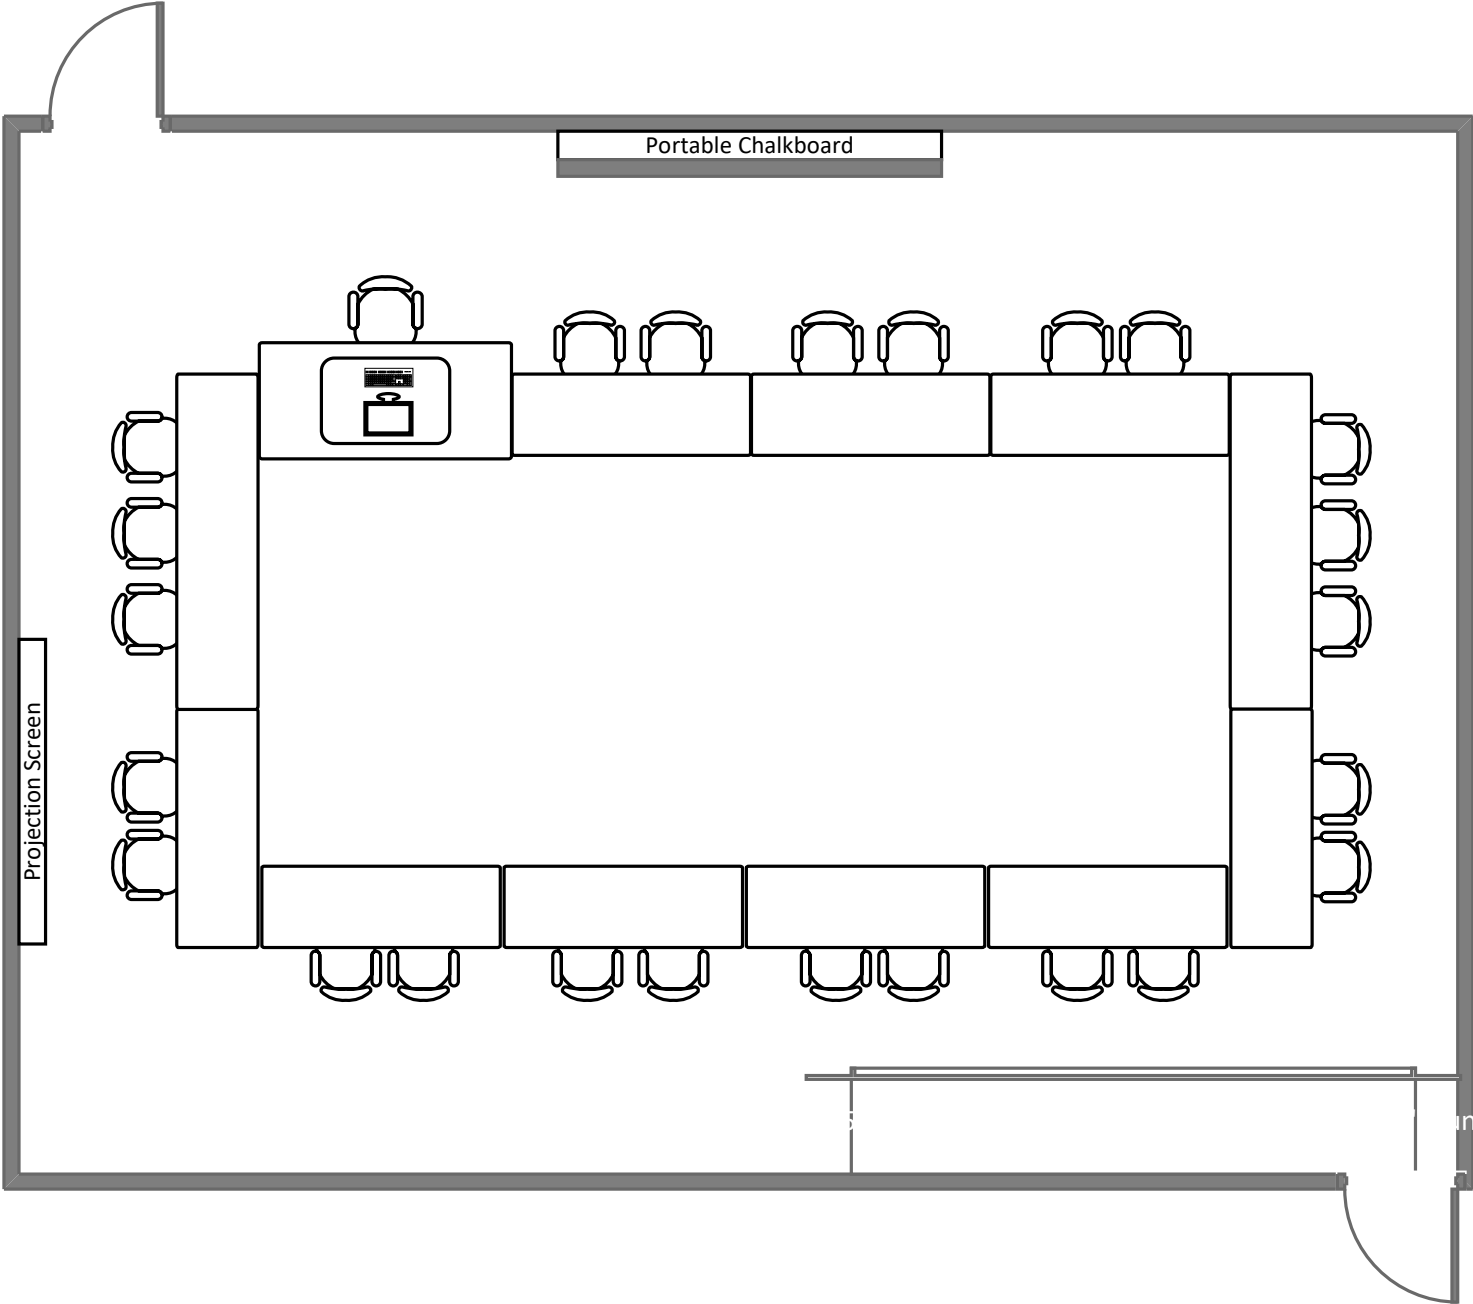

Seigle Hall 104

Total Student Seating: 49

Seigle Hall 208

Total Student Seating: 50

Seigle Hall 210

Total Student Seating: 28

Seigle Hall L002

Total Student Seating: 63

Seigle Hall L003

Total Student Seating: 49

Seigle Hall L004

Total Student Seating: 40

Sever Hall 102

Total Student Seating: 47

Sever Hall 300

Total Student Seating: 24

Simon Hall

1

Total Student Seating: 355

Simon Hall

17

Total Student Seating: 54

Simon Hall

18