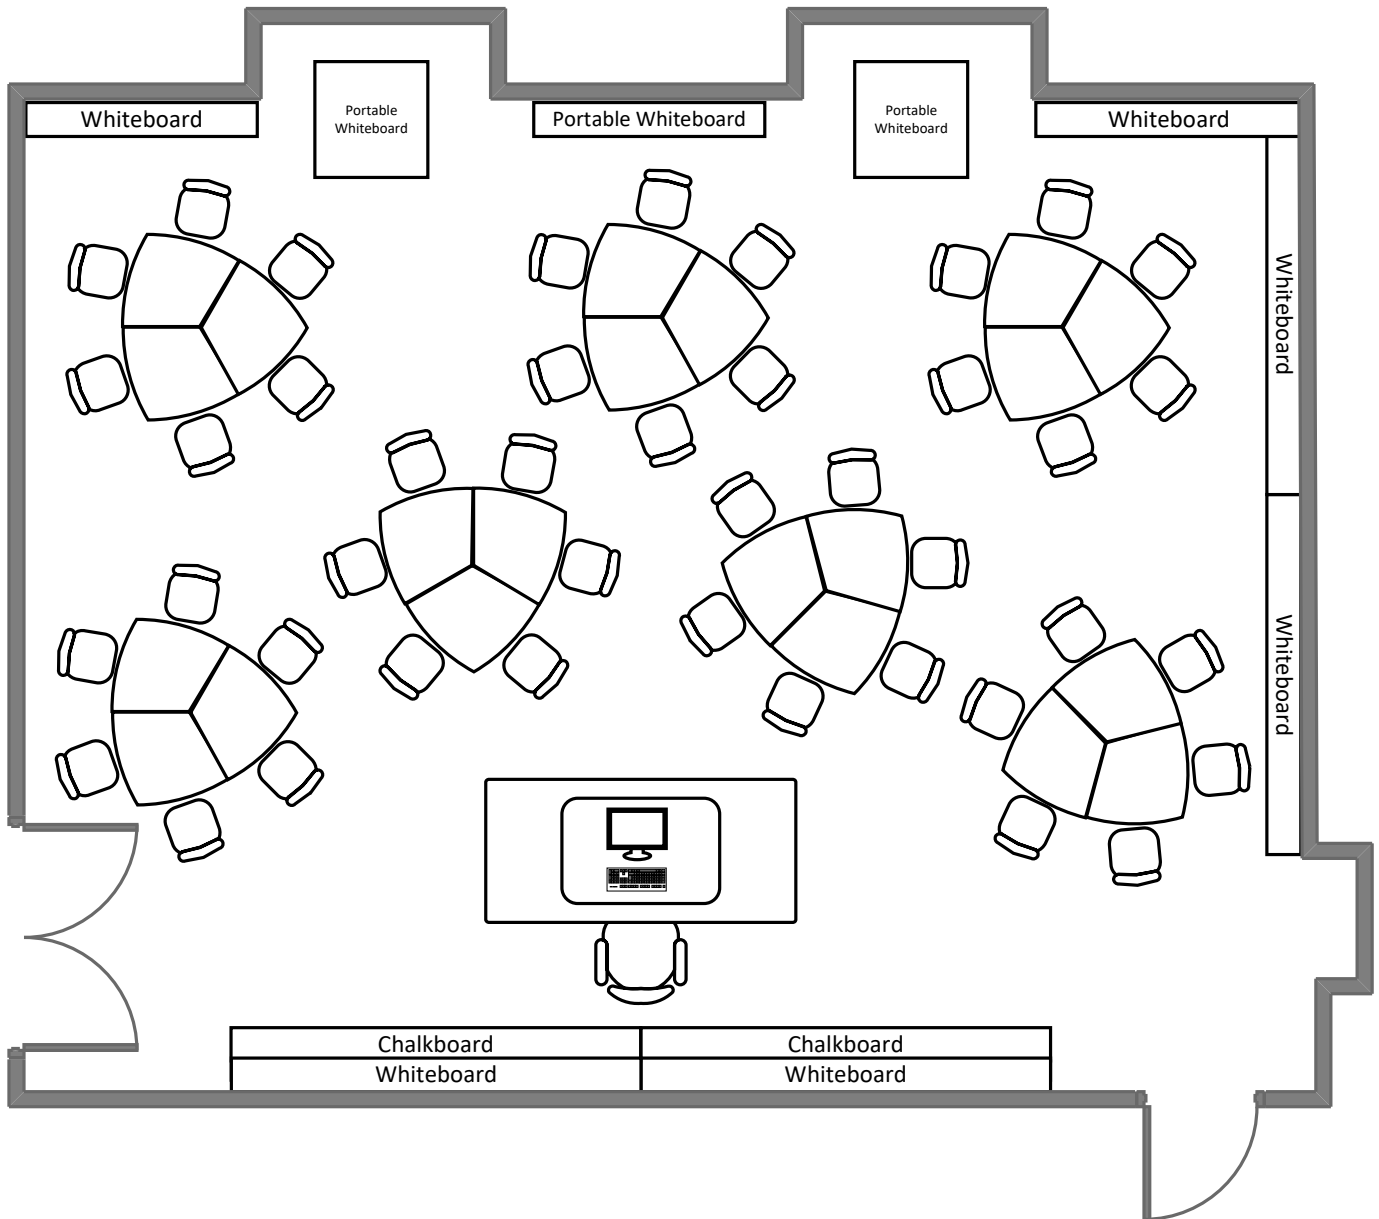

Jubel Hall

121

Total Student Seating: 60

Lopata Hall 103

Total Student Seating: 36

Seigle Hall 305

Total Student Seating: 25

Seigle Hall 111

Total Student Seating: 25

Seigle Hall 205

Total Student Seating: 25

McDonnell Hall

362

Total Student Seating: 42

Seigle Hall 304

Total Student Seating: 42

Total Student Seating: 150

Seigle Hall L006

Total Student Seating: 113

Busch Hall 100

Total Student Seating: 118

Brown Hall 100

Total Student Seating: 346

Brown Hall