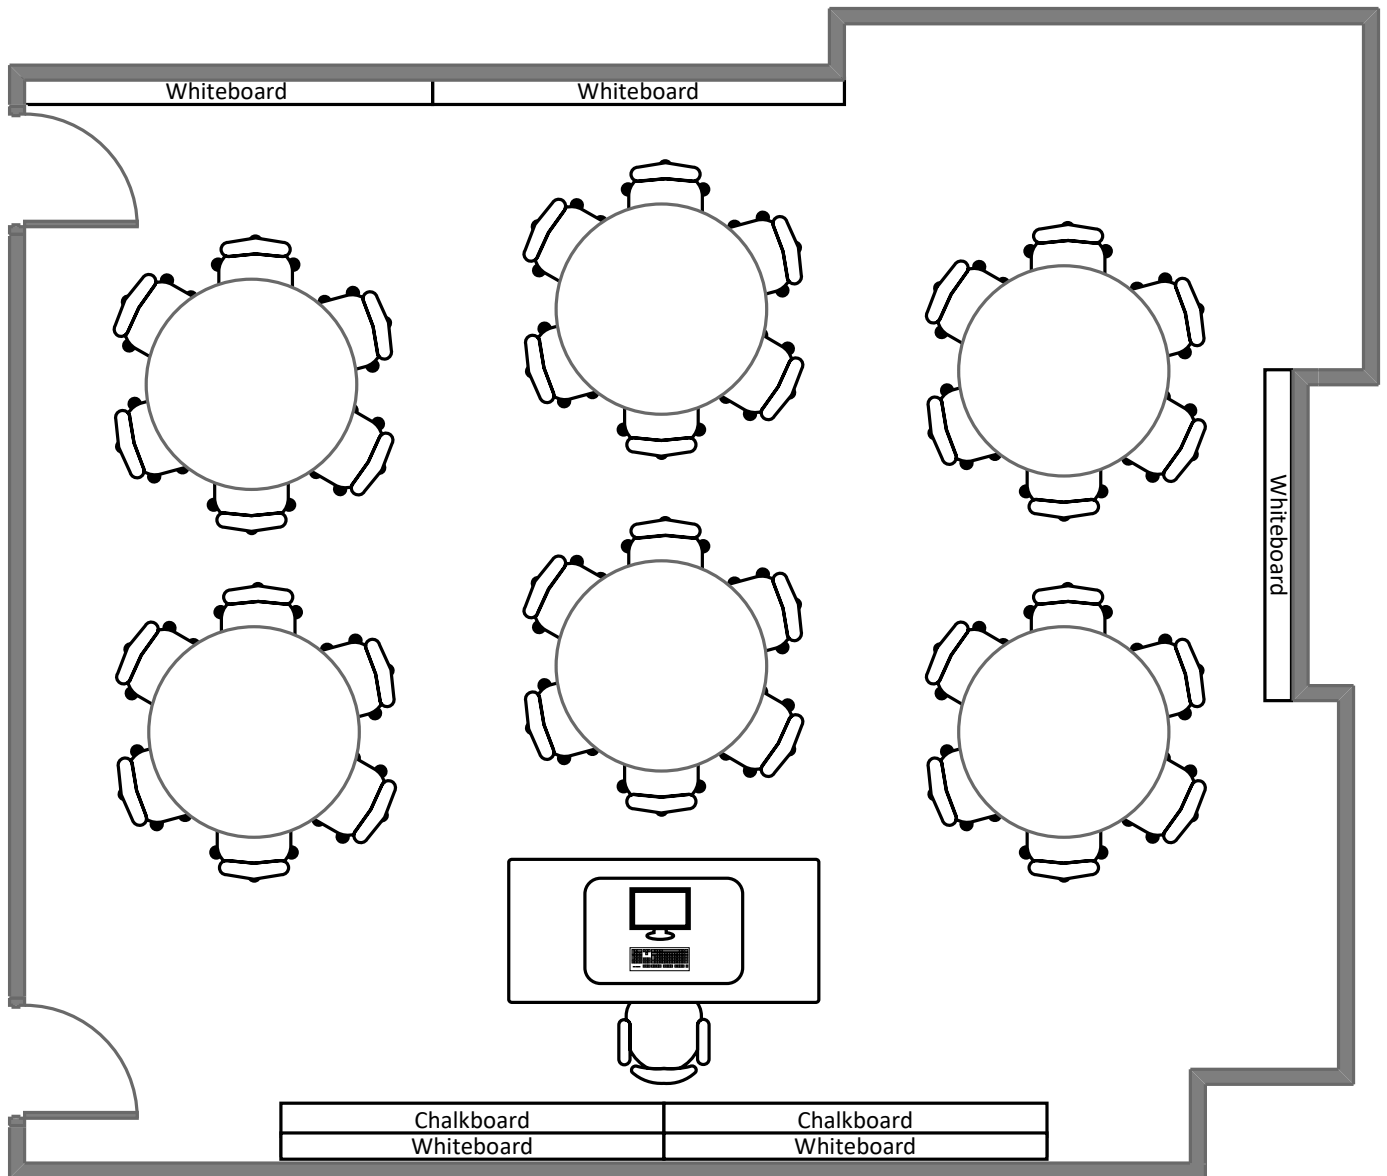

Somers Family Hall

249

Total Student Seating: 36