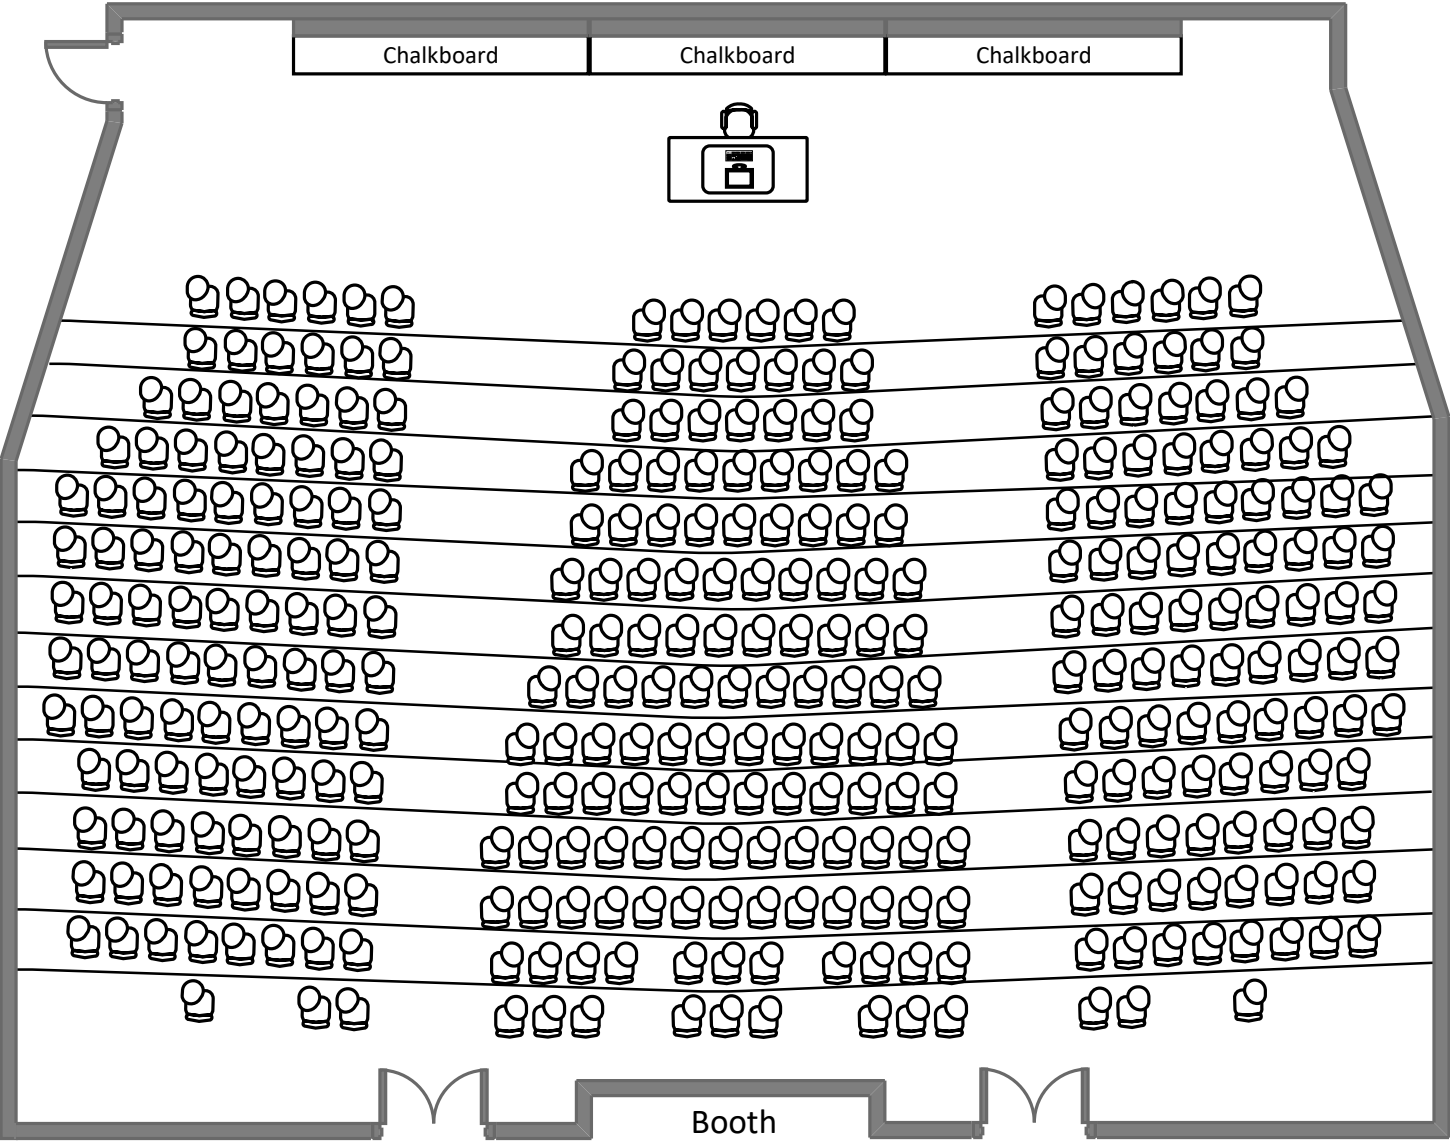

Seigle Hall 104

Total Student Seating: 49

Seigle Hall 208

Total Student Seating: 50

Seigle Hall 210

Total Student Seating: 28

Seigle Hall L002

Total Student Seating: 63

Seigle Hall L003

Total Student Seating: 49

Seigle Hall L004

Total Student Seating: 40

Sever Hall 102

Total Student Seating: 47

Sever Hall 300

Total Student Seating: 24

Simon Hall

1

Total Student Seating: 355

Simon Hall

17

Total Student Seating: 54

Simon Hall

18

Total Student Seating: 54

Simon Hall 20

Total Student Seating: 29

Simon Hall 21

Total Student Seating: 18

Simon Hall 22

Total Student Seating: 29

Simon Hall