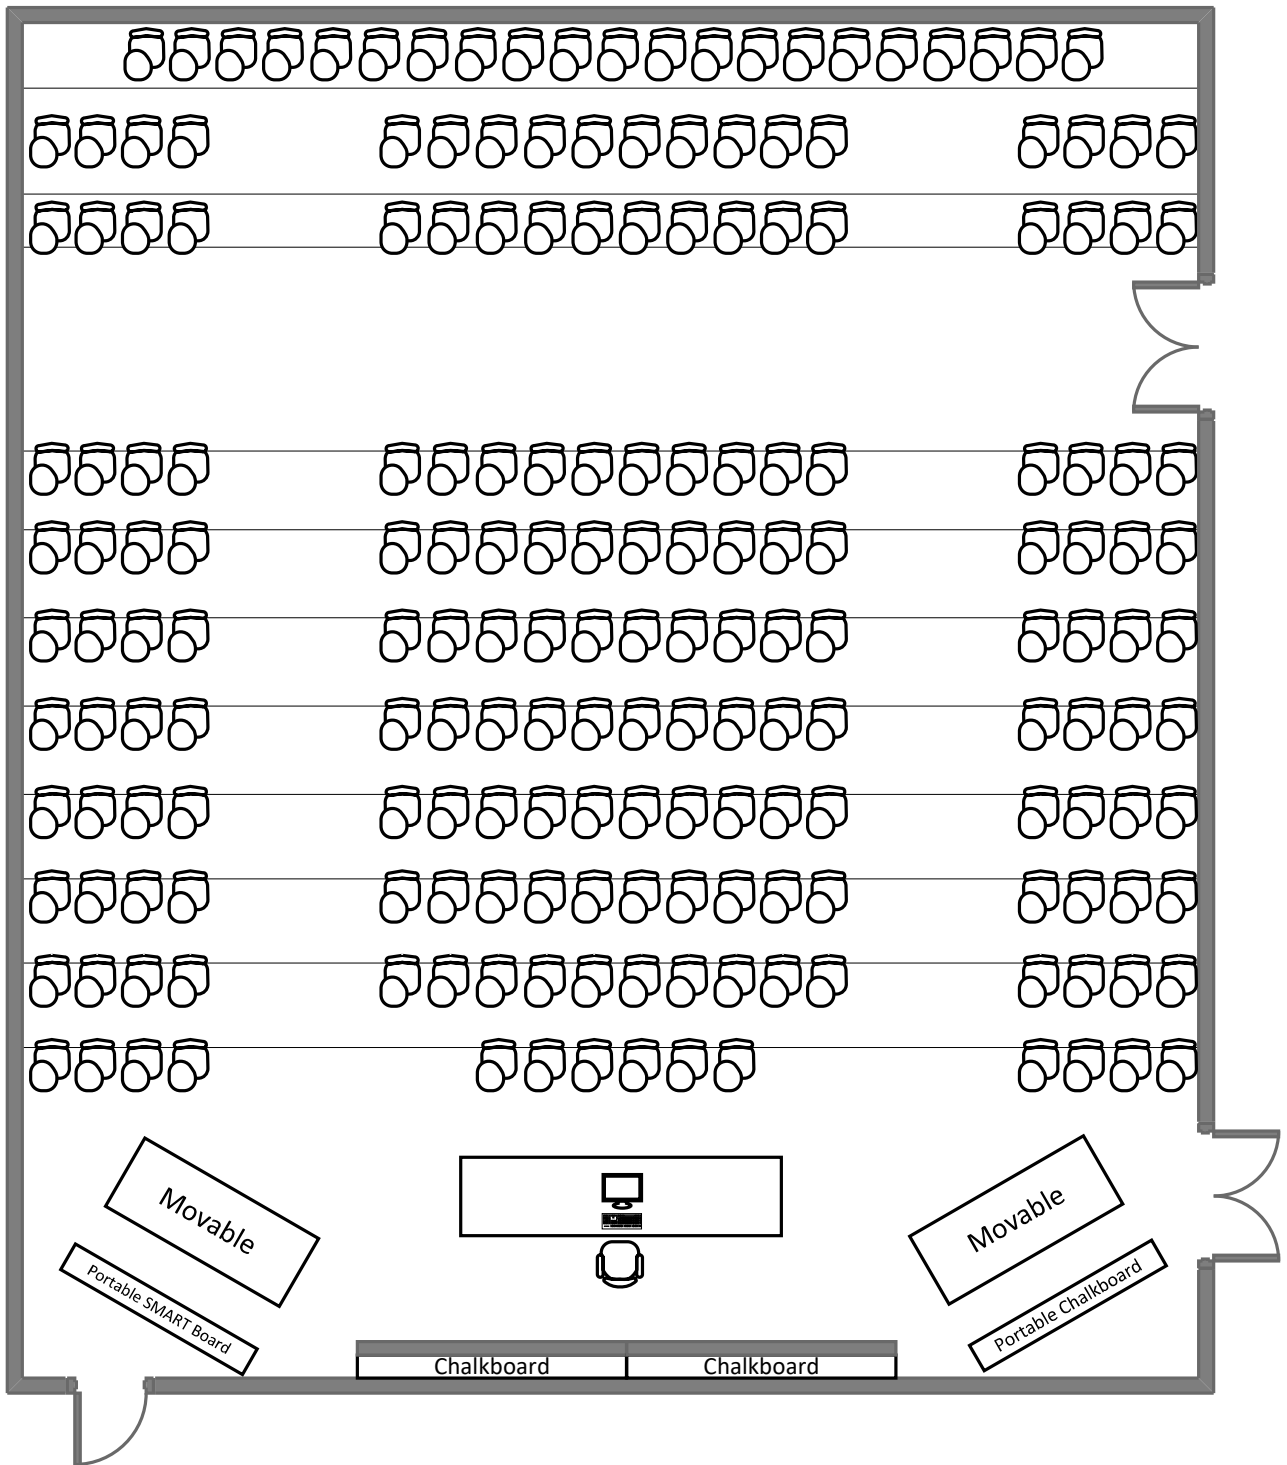

Total Student Seating: 150

Seigle Hall L006

Total Student Seating: 113

Busch Hall 100

Total Student Seating: 118

Brown Hall 100

Total Student Seating: 346

Brown Hall

118

Total Student Seating: 176

Crow Hall 201

Total Student Seating: 192

Rebstock Hall 215

Total Student Seating: 195

McMillan Hall G052

Total Student Seating: 174