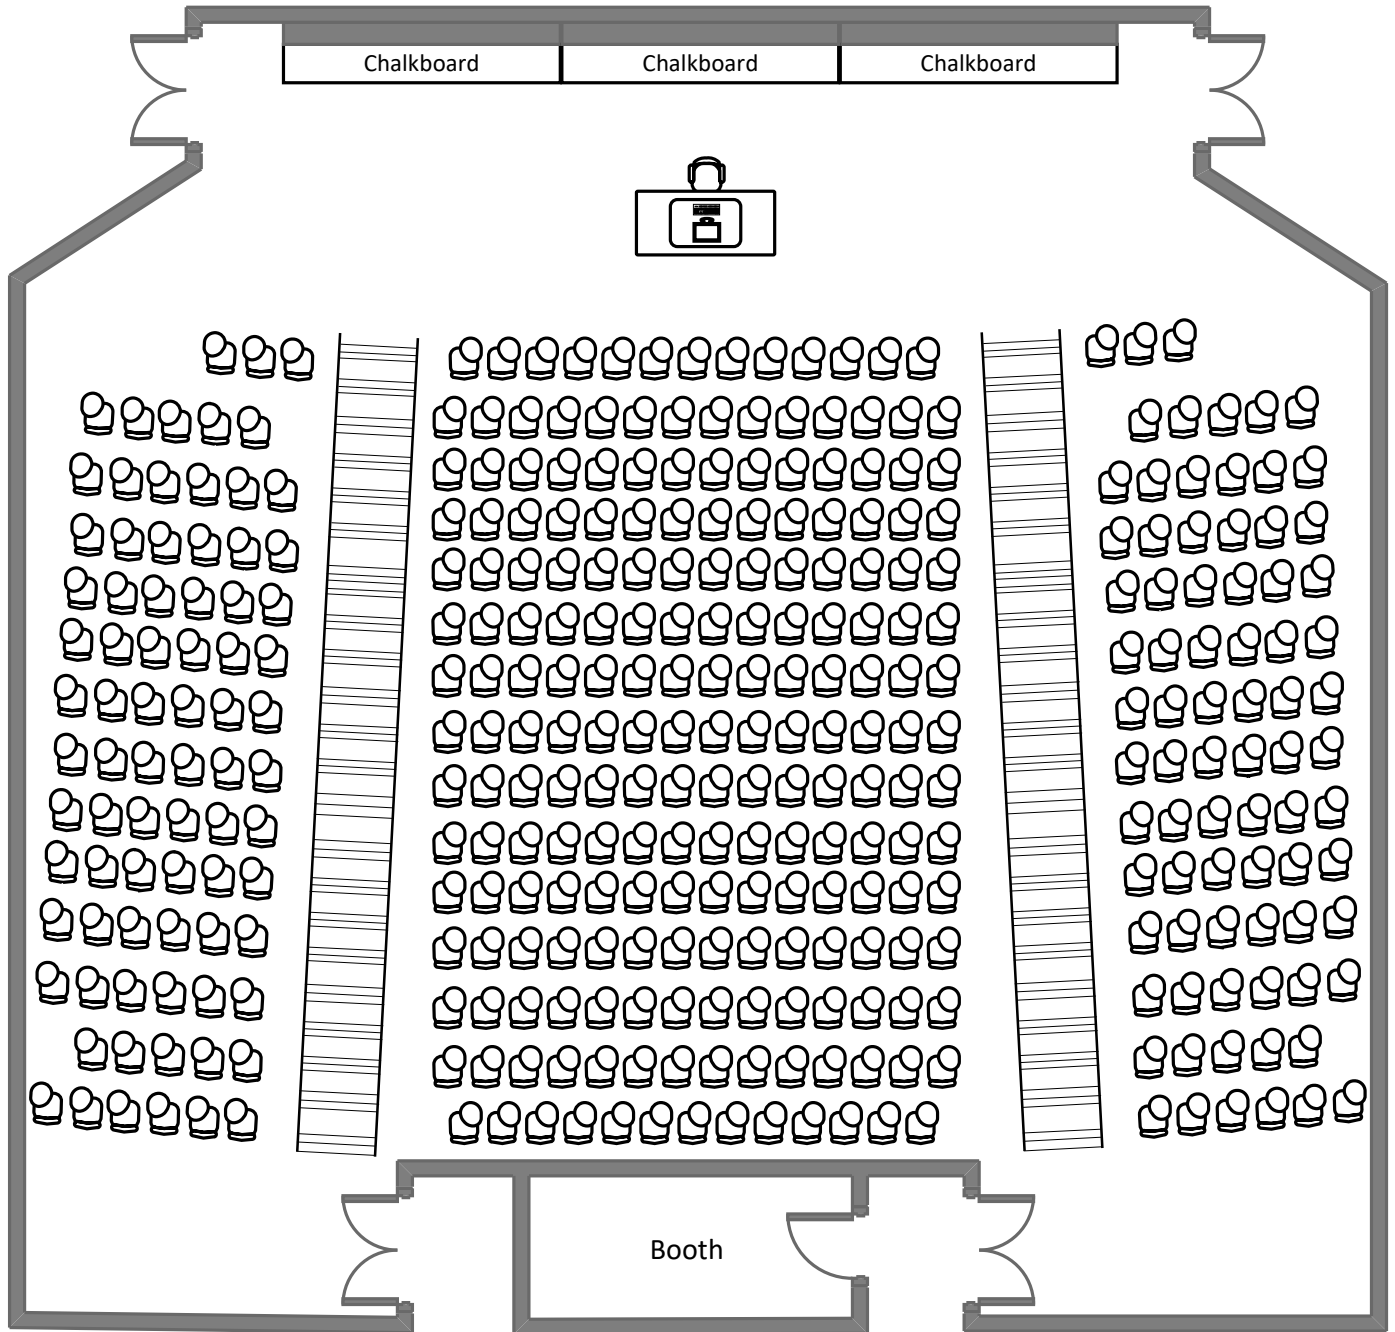

Total Student Seating: 54

Simon Hall 20

Total Student Seating: 29

Simon Hall 21

Total Student Seating: 18

Simon Hall 22

Total Student Seating: 29

Simon Hall

Wrighton Hall

250

Total Student Seating: 79

Wrighton Hall

300

Total Student Seating: 358

Wrighton Hall 201

Total Student Seating: 48