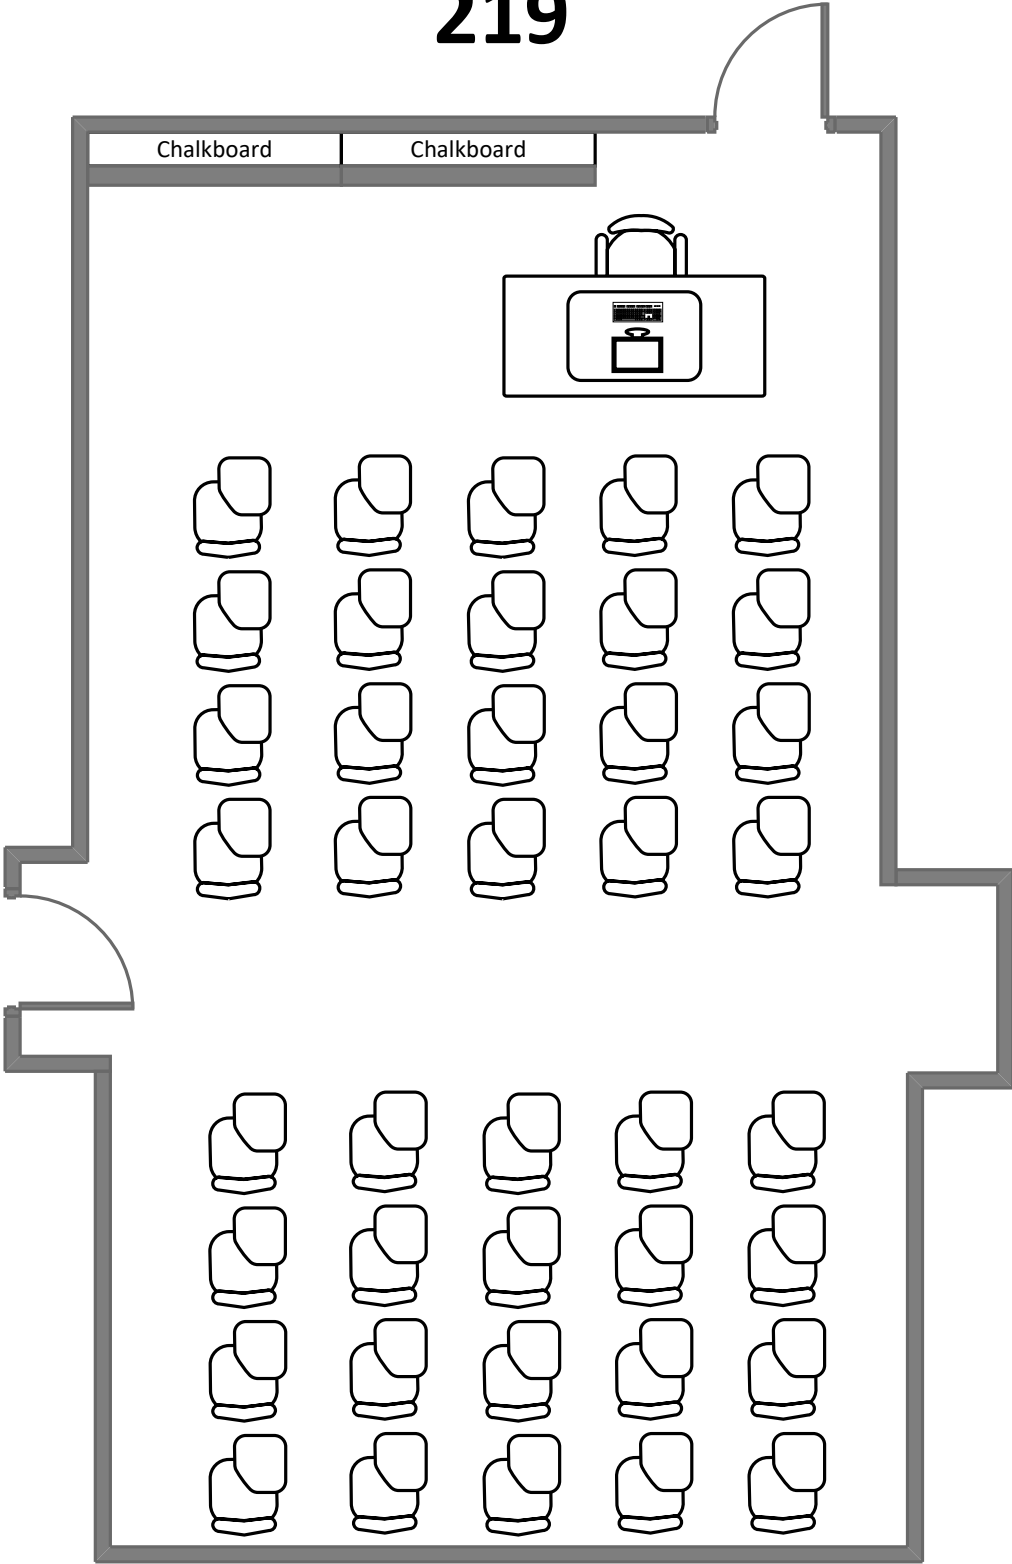

Lopata House

21

Total Student Seating: 28

Louderman Hall 461

Total Student Seating: 40

Object Database

Total Student Seating: 26

Chalkboard

Whiteboard

Portable Chalkboard

Interactive Board

Ridgley Hall 122

Total Student Seating: 24

Ridgley Hall

219

Total Student Seating: 34

Seigle Hall 104

Total Student Seating: 49

Seigle Hall 208

Total Student Seating: 50

Seigle Hall 210

Total Student Seating: 28

Seigle Hall L002

Total Student Seating: 63

Simon Hall

1

Total Student Seating: 355

Simon Hall

17

Total Student Seating: 54

Simon Hall

18