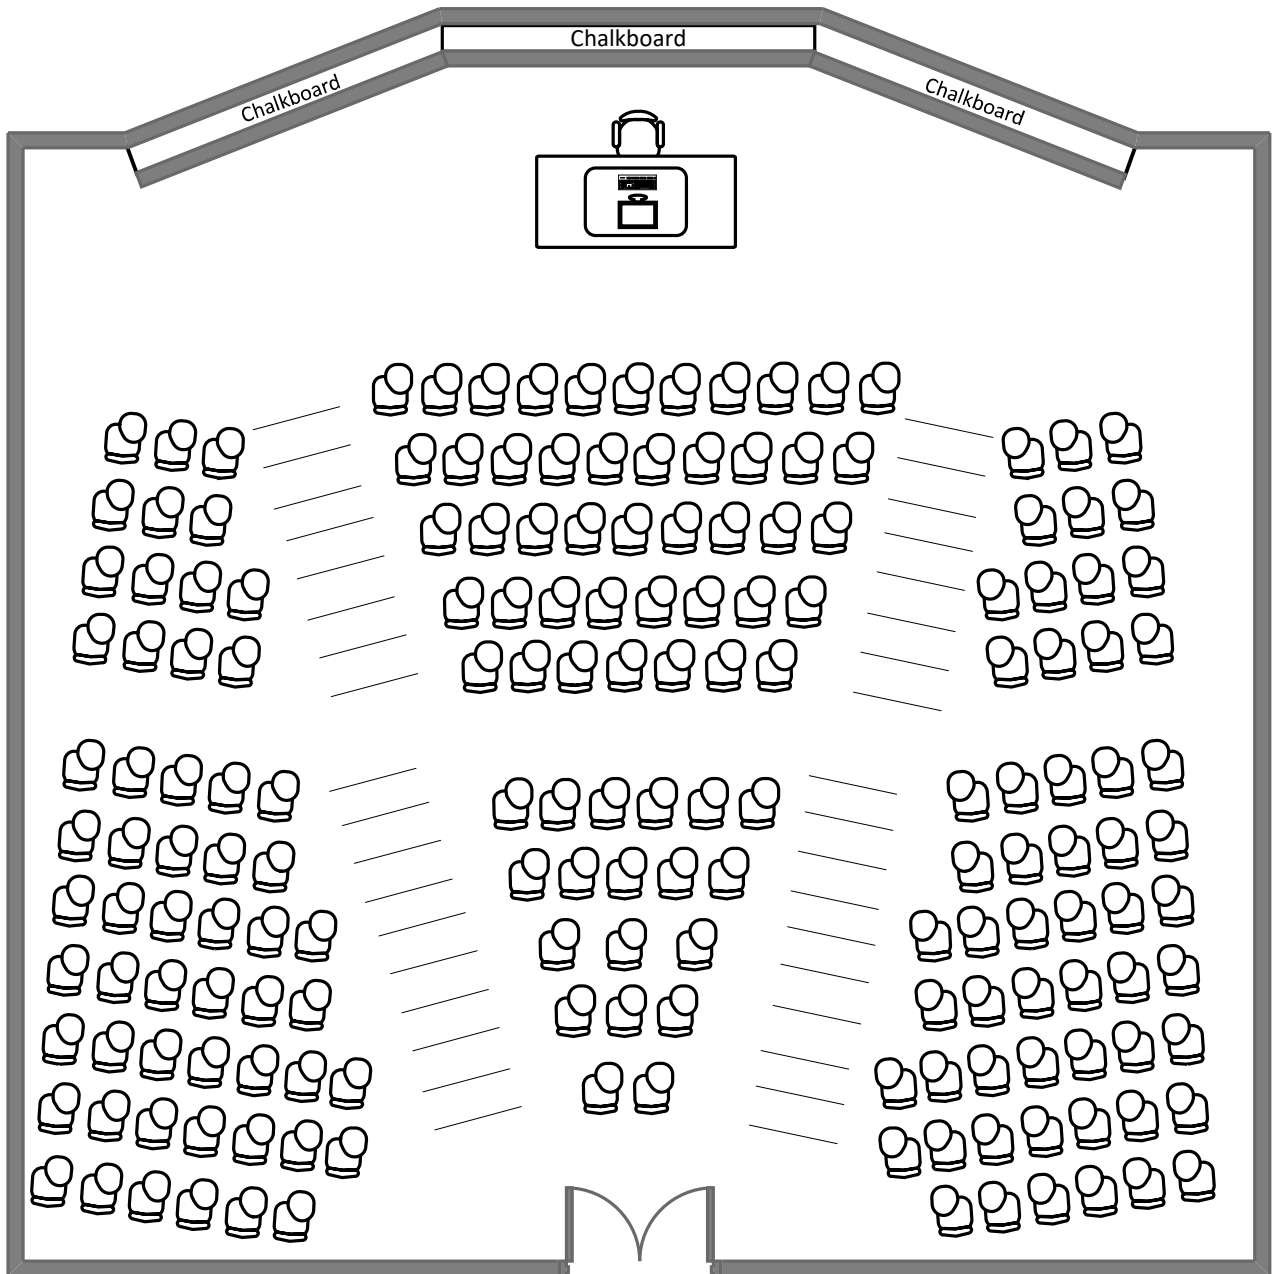

Total Student Seating: 54

Simon Hall 20

Total Student Seating: 29

Simon Hall 21

Total Student Seating: 18

Simon Hall 22

Total Student Seating: 29

Simon Hall

Total Student Seating: 298

Umrath Hall 140

Total Student Seating: 54

Village House

14

Total Student Seating: 20

Weil Hall

10

Total Student Seating: 30

Whitaker Hall 216

Total Student Seating: 46

Whitaker Hall

218

Total Student Seating: 77

Wilson Hall 214

Total Student Seating: 175

Wrighton Hall

250

Total Student Seating: 79

Wrighton Hall

300

Total Student Seating: 358

Wrighton Hall 201

Total Student Seating: 48