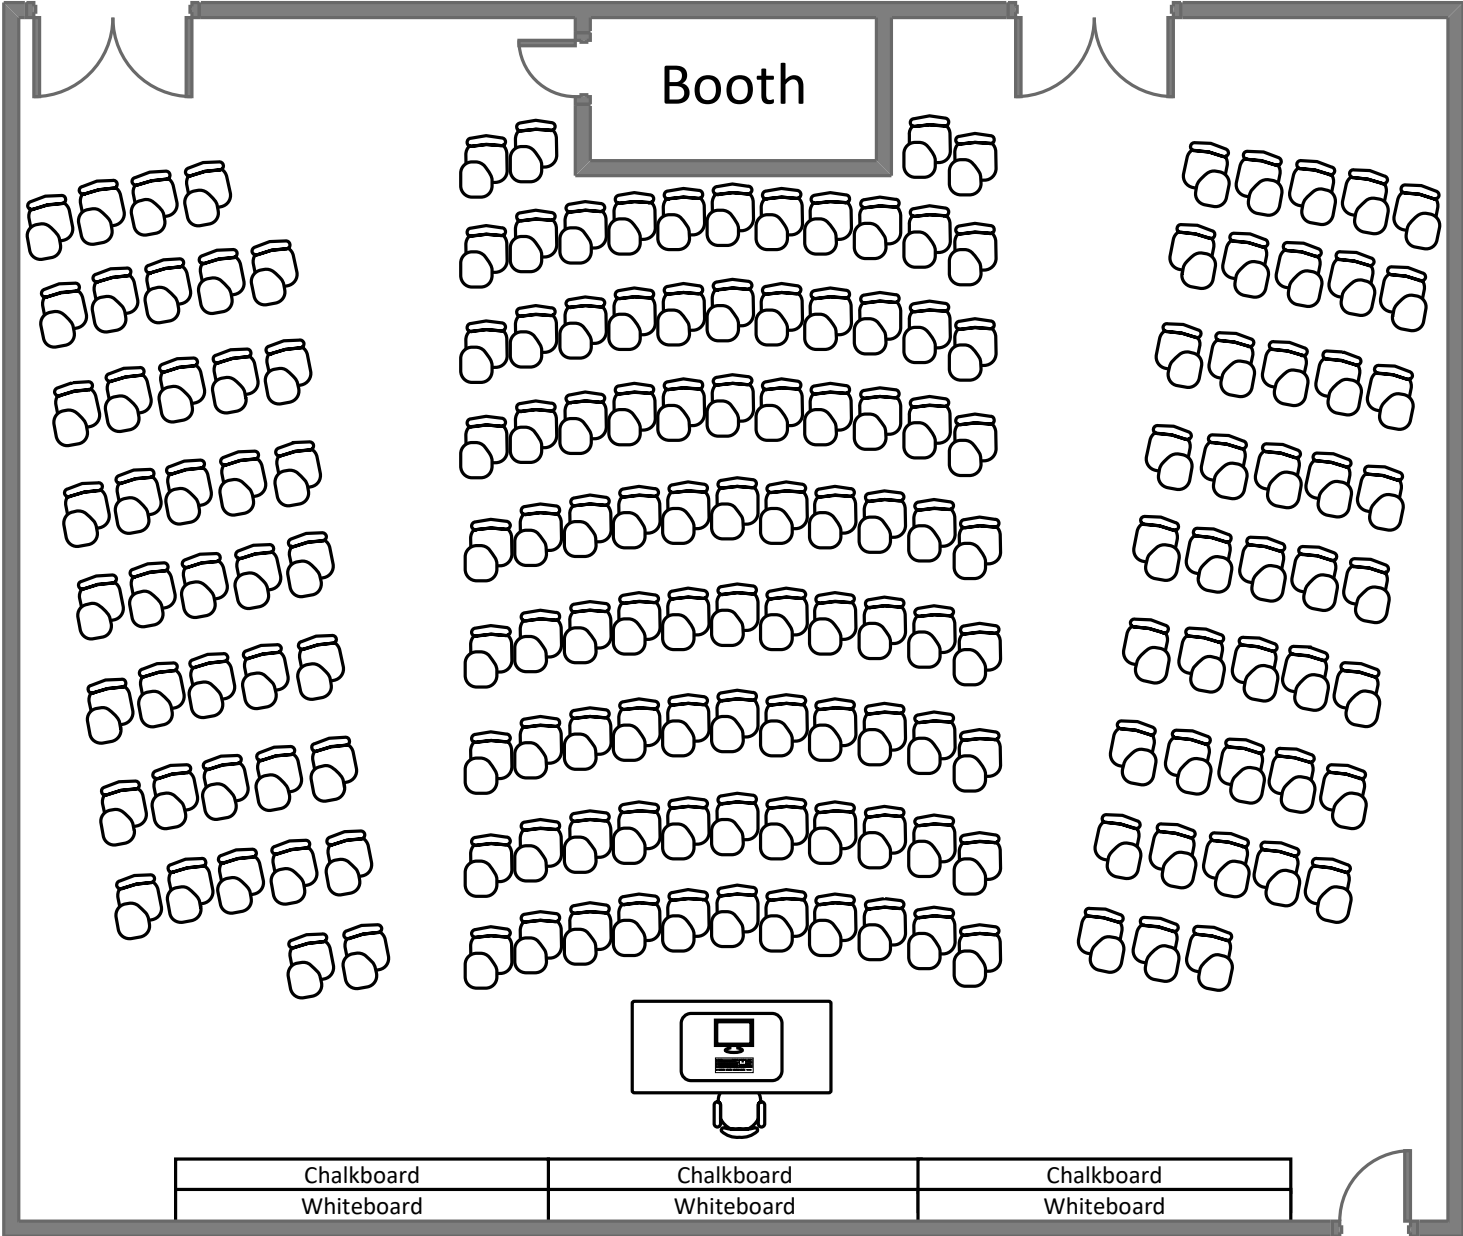

Total Student Seating: 150

Seigle Hall L006

Total Student Seating: 113

Busch Hall 100

Total Student Seating: 118

Brown Hall 100

Total Student Seating: 346

Brown Hall

118

Total Student Seating: 176

Crow Hall 201

Total Student Seating: 192

Rebstock Hall 215

Total Student Seating: 195

McMillan Hall G052

Total Student Seating: 174

Crow Hall 204

Total Student Seating: 87

Crow Hall 205

Total Student Seating: 30

Crow Hall 206

Total Student Seating: 56

Cupples II Hall L009

Total Student Seating: 44