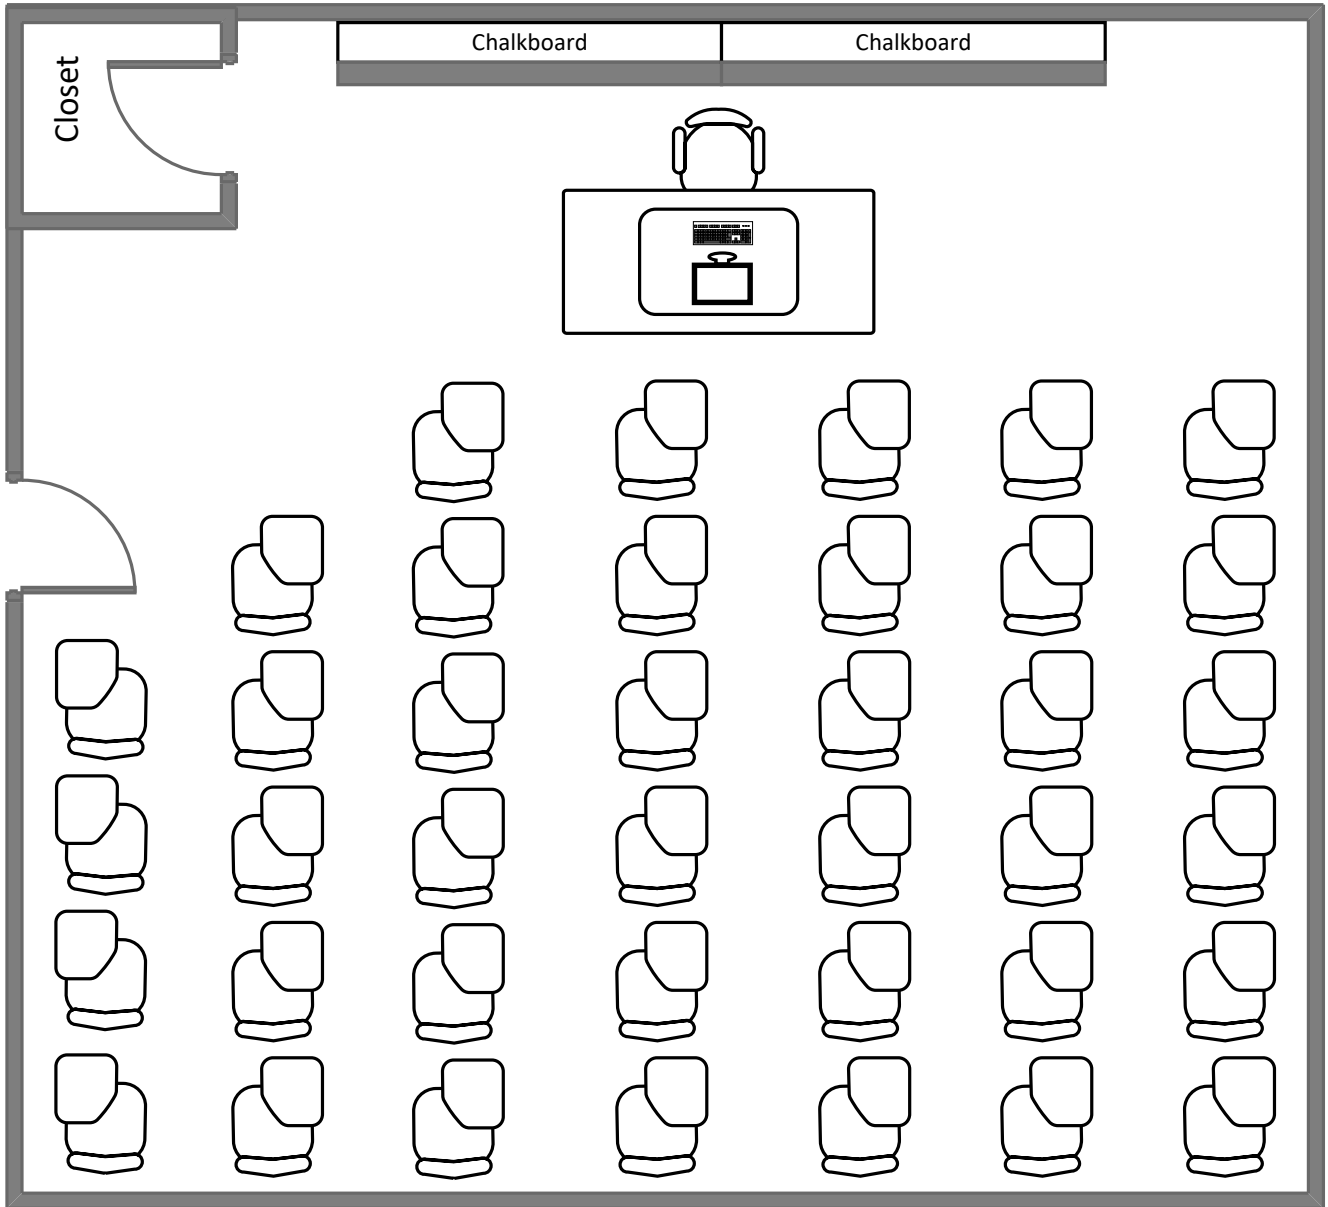

Eads Hall 103

Total Student Seating: 39

Cupples II Hall 230

Total Student Seating: 50

Cupples II Hall 203

Total Student Seating: 35

Cupples II Hall L015

Total Student Seating: 55

Eads Hall 112

Total Student Seating: 28

January Hall

10

Total Student Seating: 30

January Hall 10A

Total Student Seating: 35

Eads Hall 115