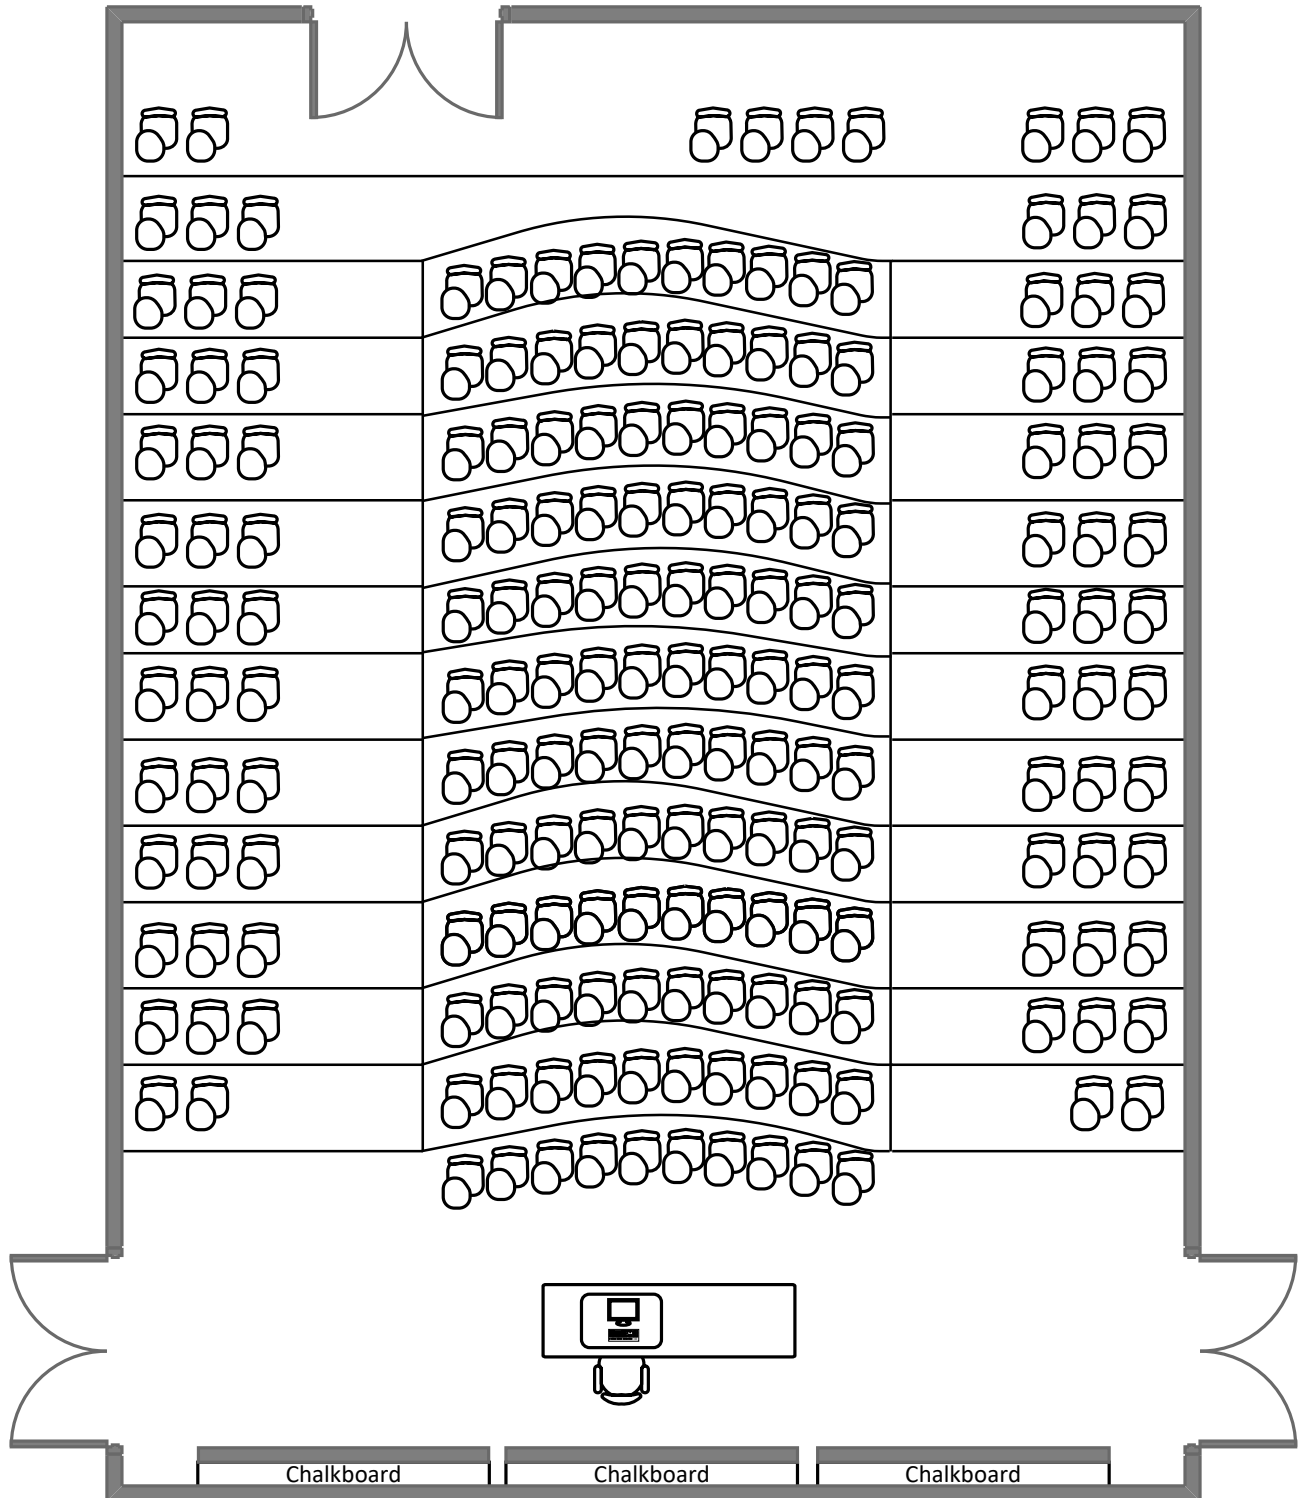

Jubel Hall

121

Total Student Seating: 60

Lopata Hall 103

Total Student Seating: 36

Seigle Hall 305

Total Student Seating: 25

Seigle Hall 111

Total Student Seating: 25

Seigle Hall 205

Total Student Seating: 25

McDonnell Hall

362

Total Student Seating: 42

Seigle Hall 304

Total Student Seating: 42

Hillman Hall

60

Total Student Seating: 170

Louderman Hall

458

Total Student Seating: 200

McDonnell Hall

162

Total Student Seating: 150

Seigle Hall L006

Total Student Seating: 113

Busch Hall 100

Total Student Seating: 118

Brown Hall 100

Total Student Seating: 346

Brown Hall