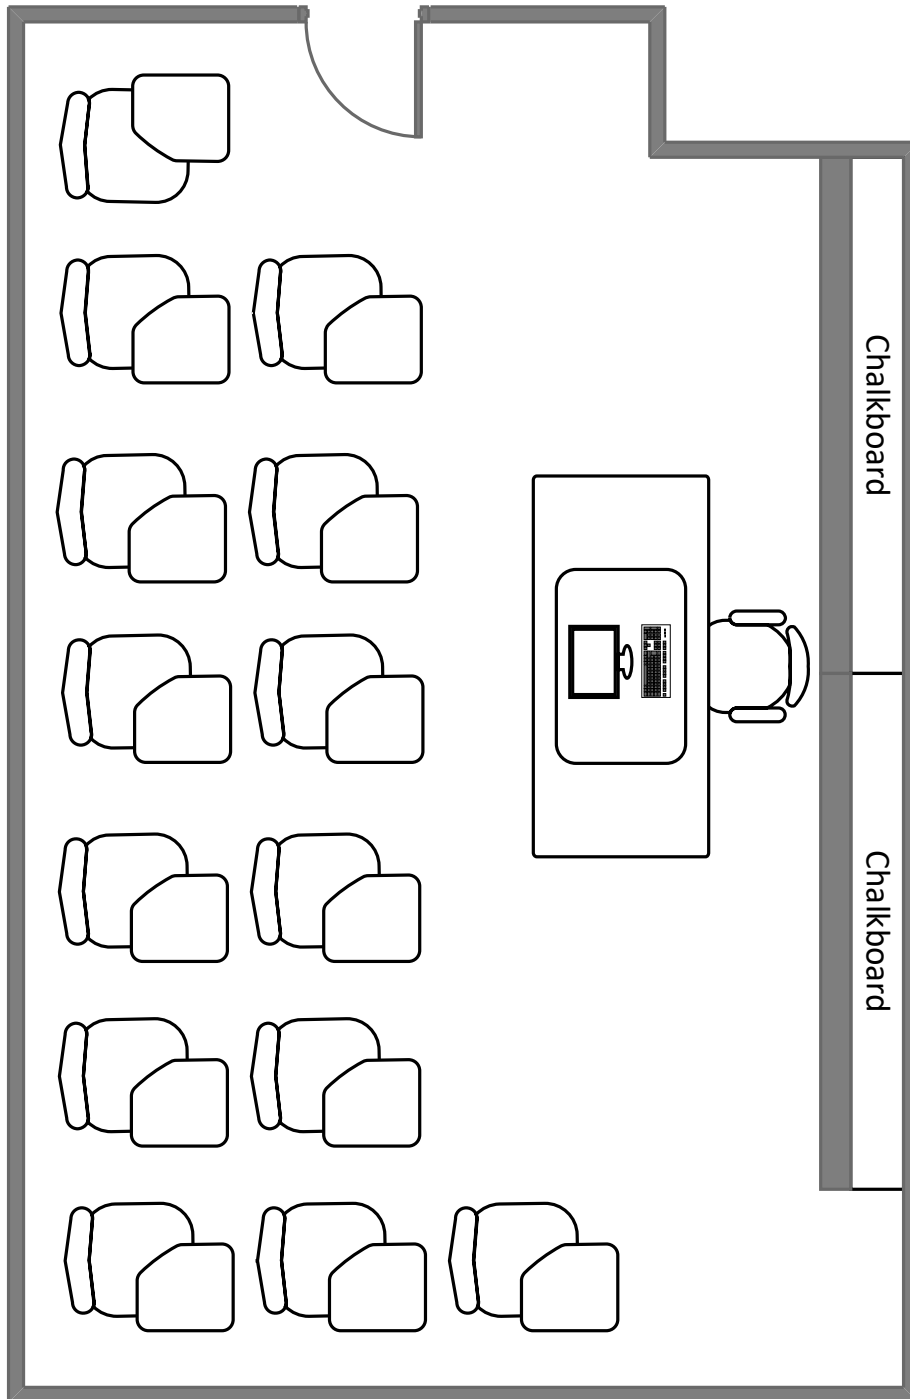

Total Student Seating: 40

Mallinckrodt Hall 302

Total Student Seating: 50

Mallinckrodt Hall 303

Total Student Seating: 45

Eads Hall 212

Total Student Seating: 14

Eads Hall 215