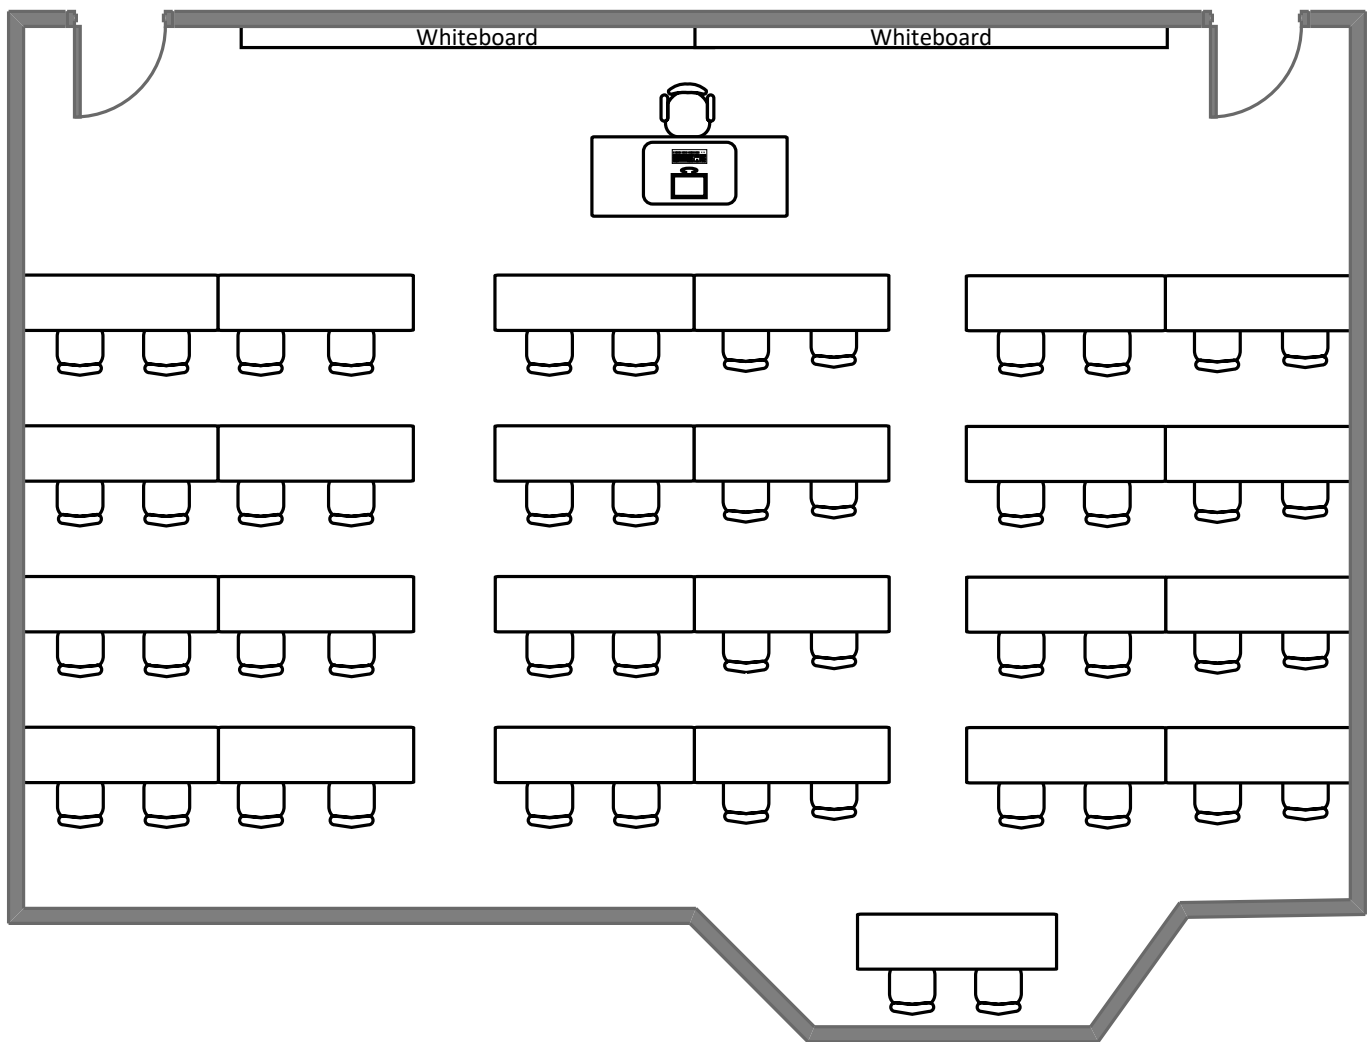

Lopata House

21

Total Student Seating: 28

Louderman Hall 461

Total Student Seating: 40

Object Database

Total Student Seating: 26

Chalkboard

Whiteboard

Portable Chalkboard

Interactive Board

Ridgley Hall 122

Total Student Seating: 24

Ridgley Hall

219

Total Student Seating: 34

Seigle Hall 104

Total Student Seating: 49

Seigle Hall 208

Total Student Seating: 50

Seigle Hall 210

Total Student Seating: 28

Seigle Hall L002

Total Student Seating: 63