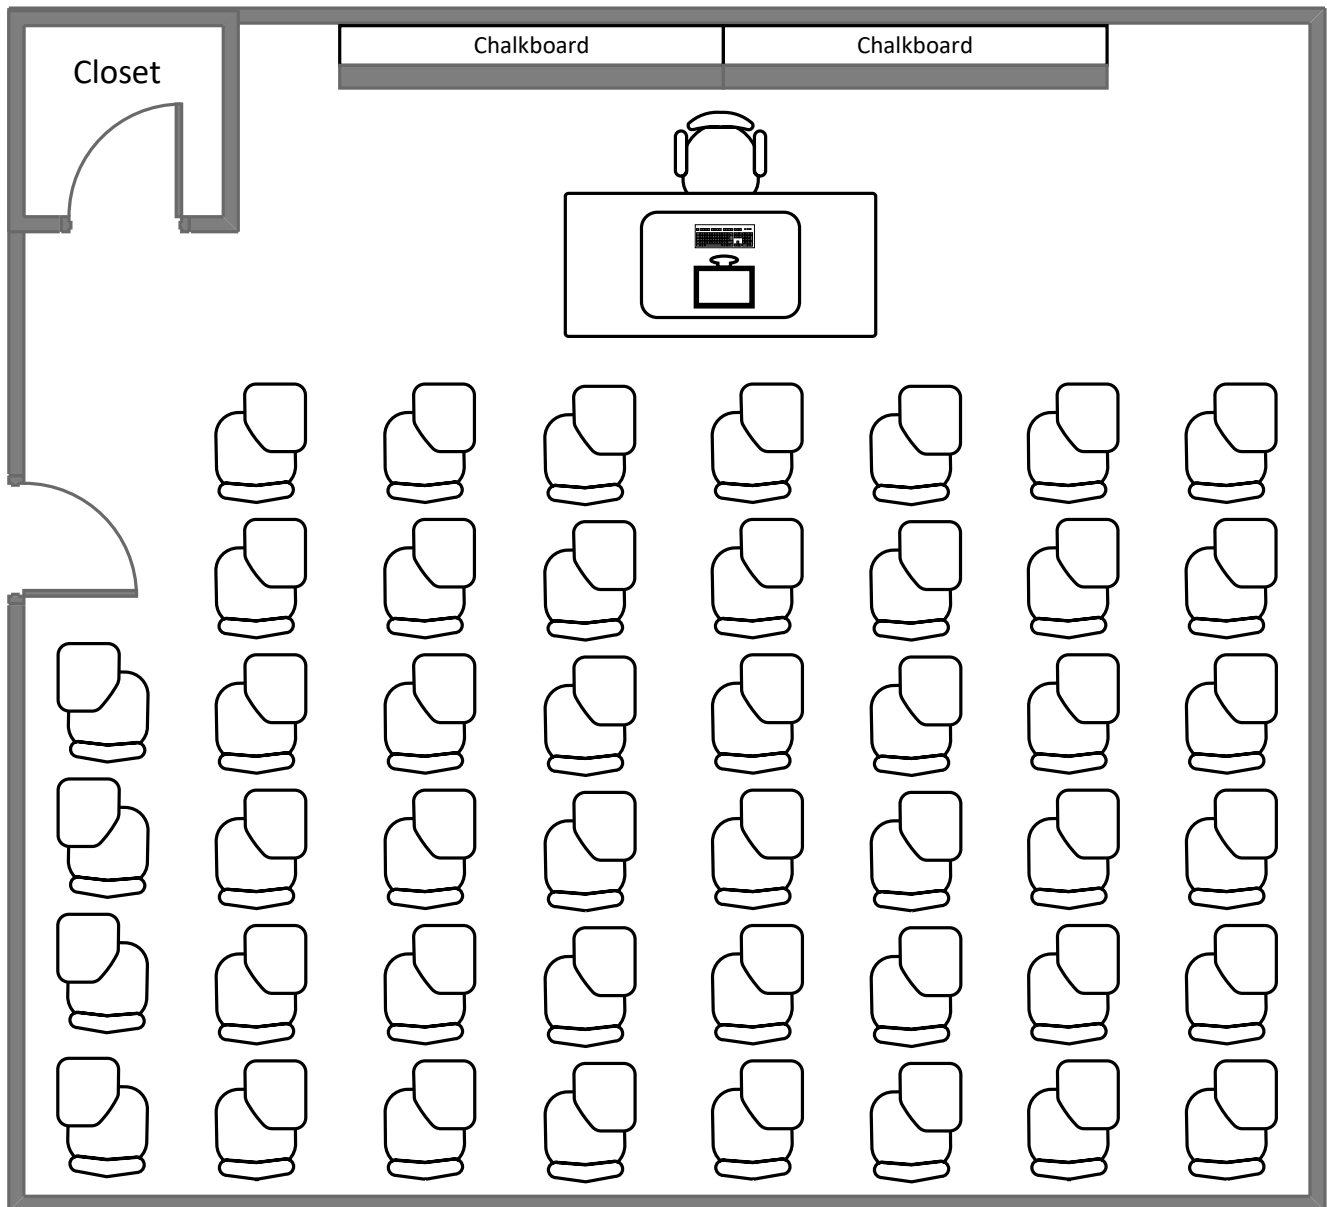

Total Student Seating: 40

Mallinckrodt Hall 302

Total Student Seating: 50

Mallinckrodt Hall 303

Total Student Seating: 45

Eads Hall 212

Total Student Seating: 14

Eads Hall 215