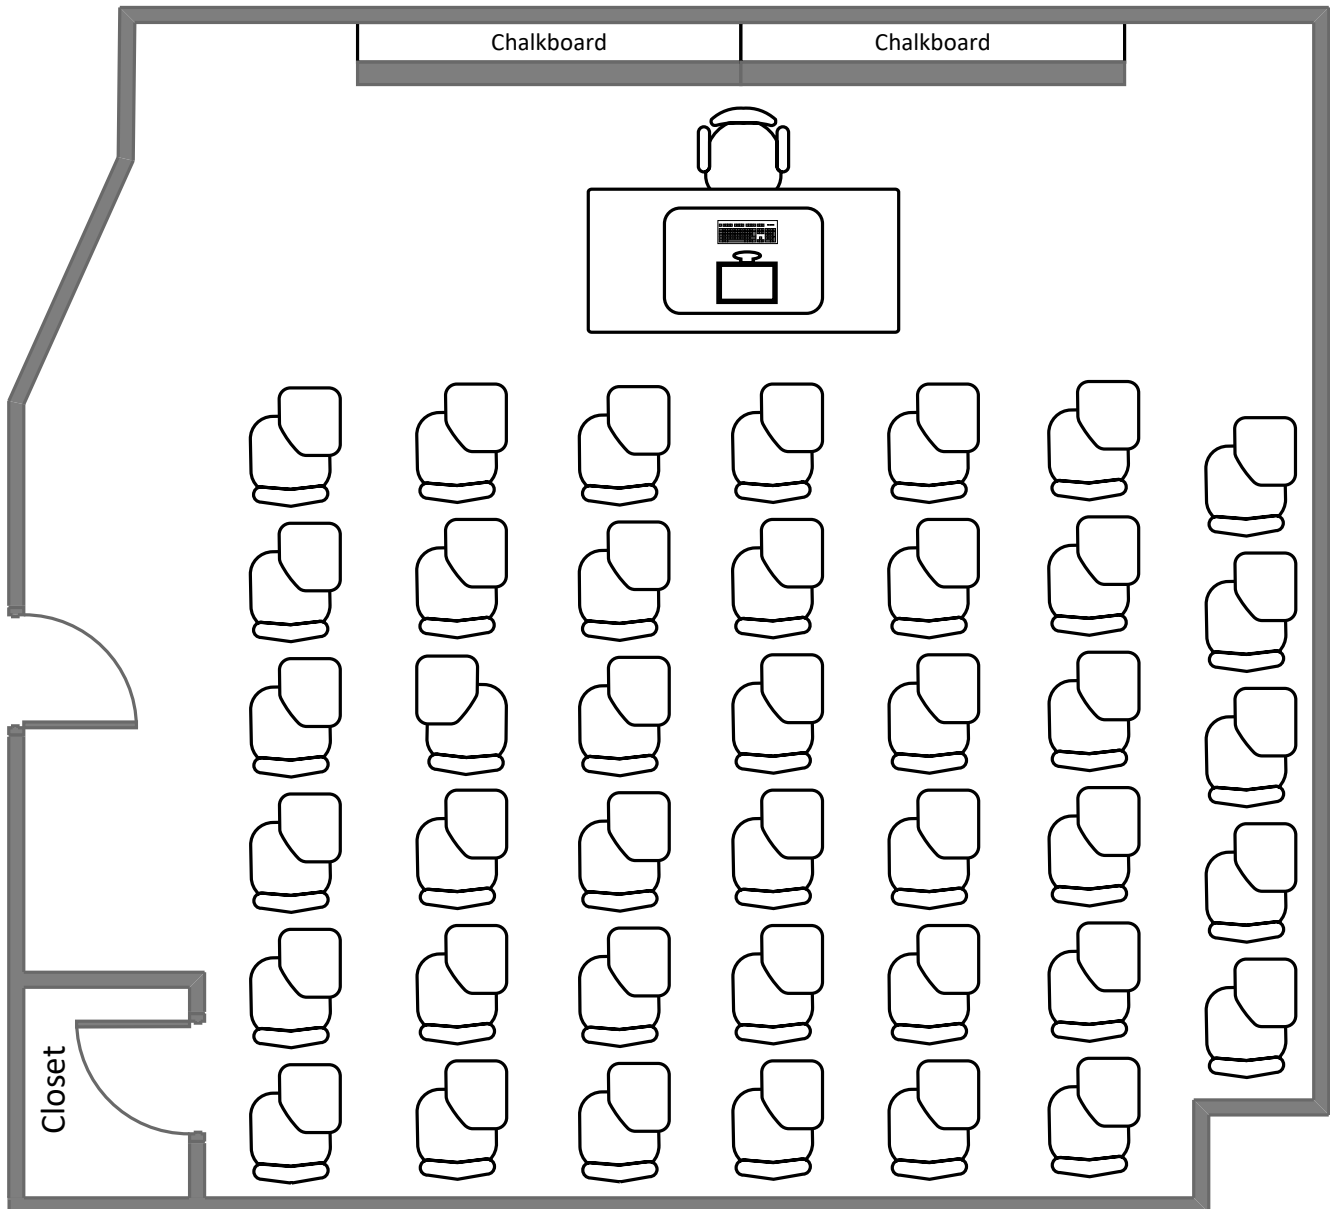

Eads Hall 216

Total Student Seating: 41