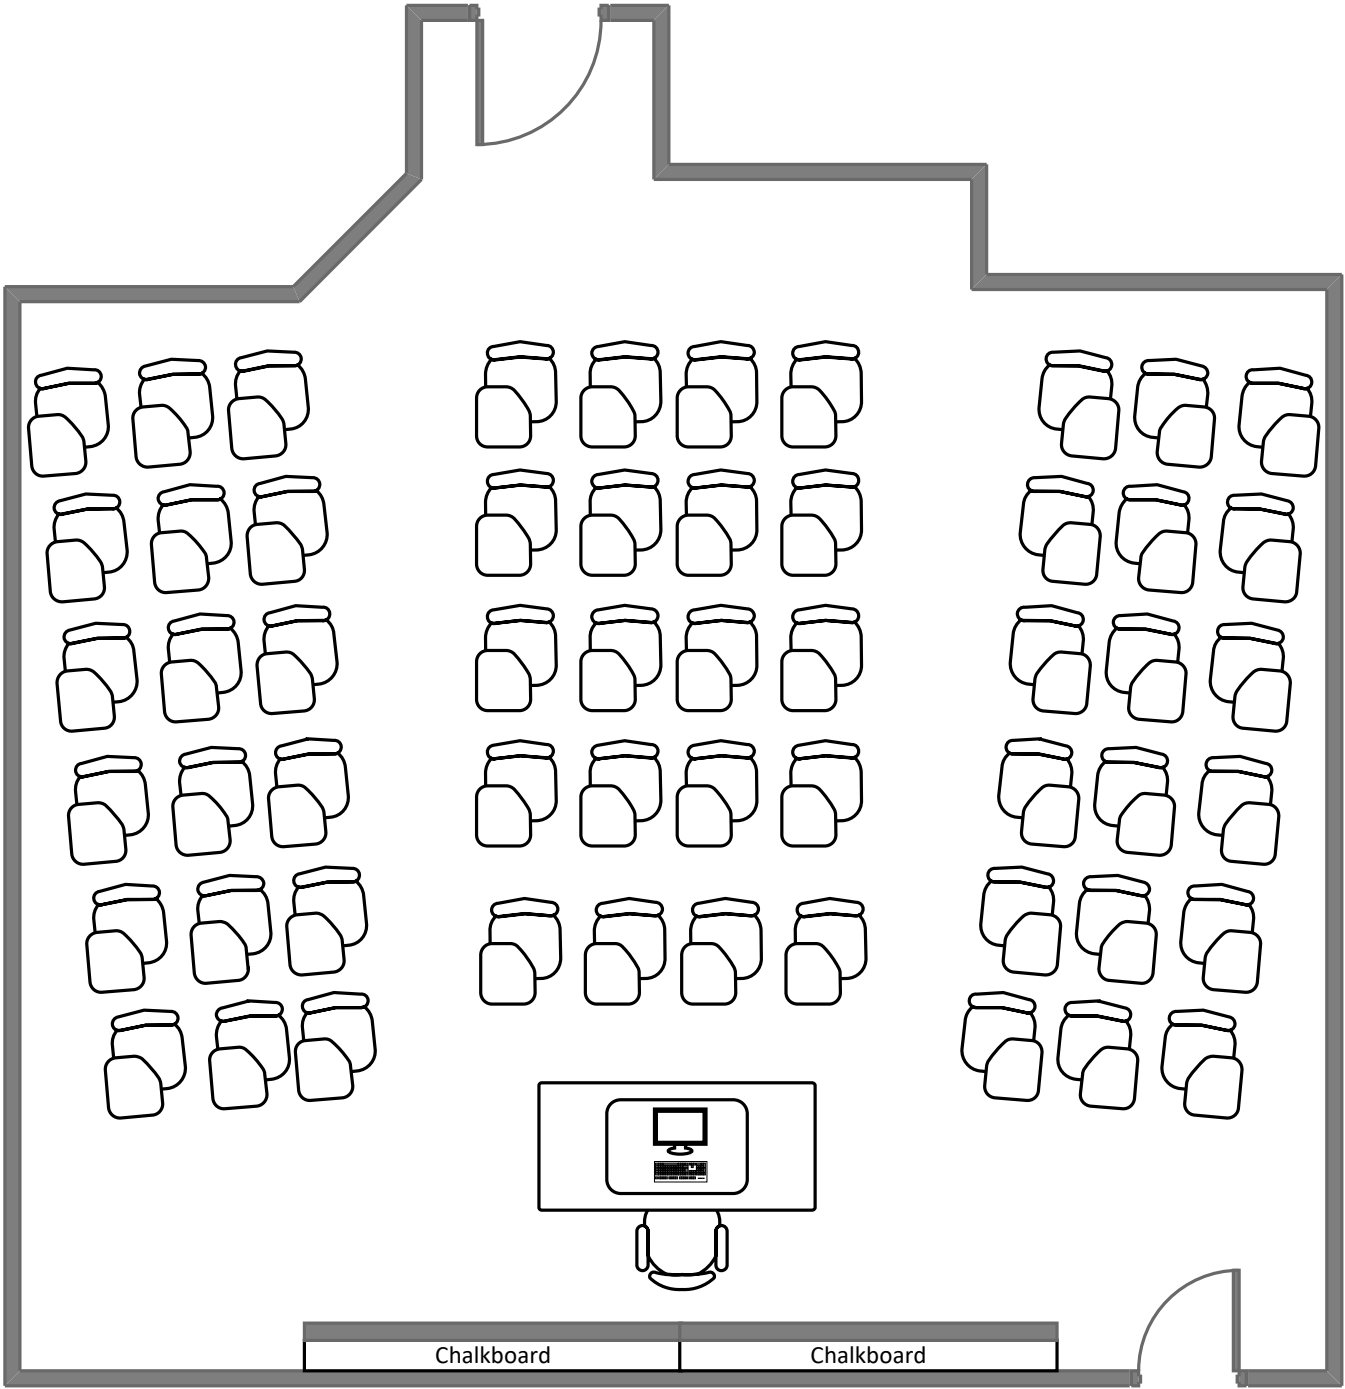

Umrath Hall 140

Total Student Seating: 54