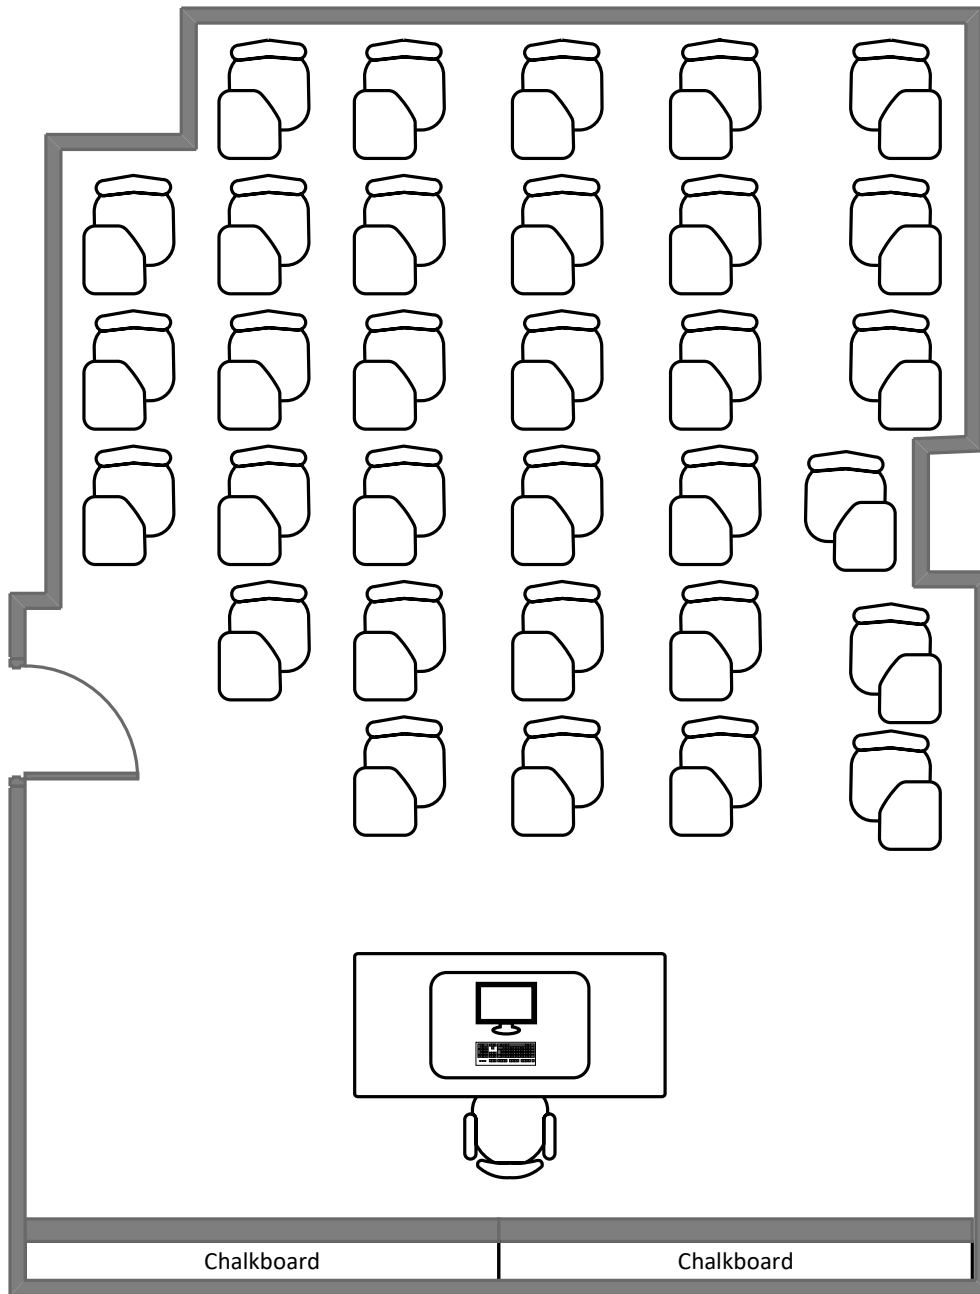

Total Student Seating: 150

Seigle Hall L006

Total Student Seating: 113

Busch Hall 100

Total Student Seating: 118

Brown Hall 100

Total Student Seating: 346

Brown Hall

Crow Hall 204

Total Student Seating: 87

Crow Hall 205

Total Student Seating: 30

Crow Hall 206

Total Student Seating: 56

Cupples II Hall L009

Total Student Seating: 44

Duncker Hall 101

Total Student Seating: 64

Eads Hall 102

Total Student Seating: 39

Hillman Hall

70

Total Student Seating: 207

Lopata Hall 201

Total Student Seating: 30

Lopata Hall 202

Total Student Seating: 30

Lopata Hall 229

Total Student Seating: 32

Lopata Hall 302

Total Student Seating: 30

Lopata House