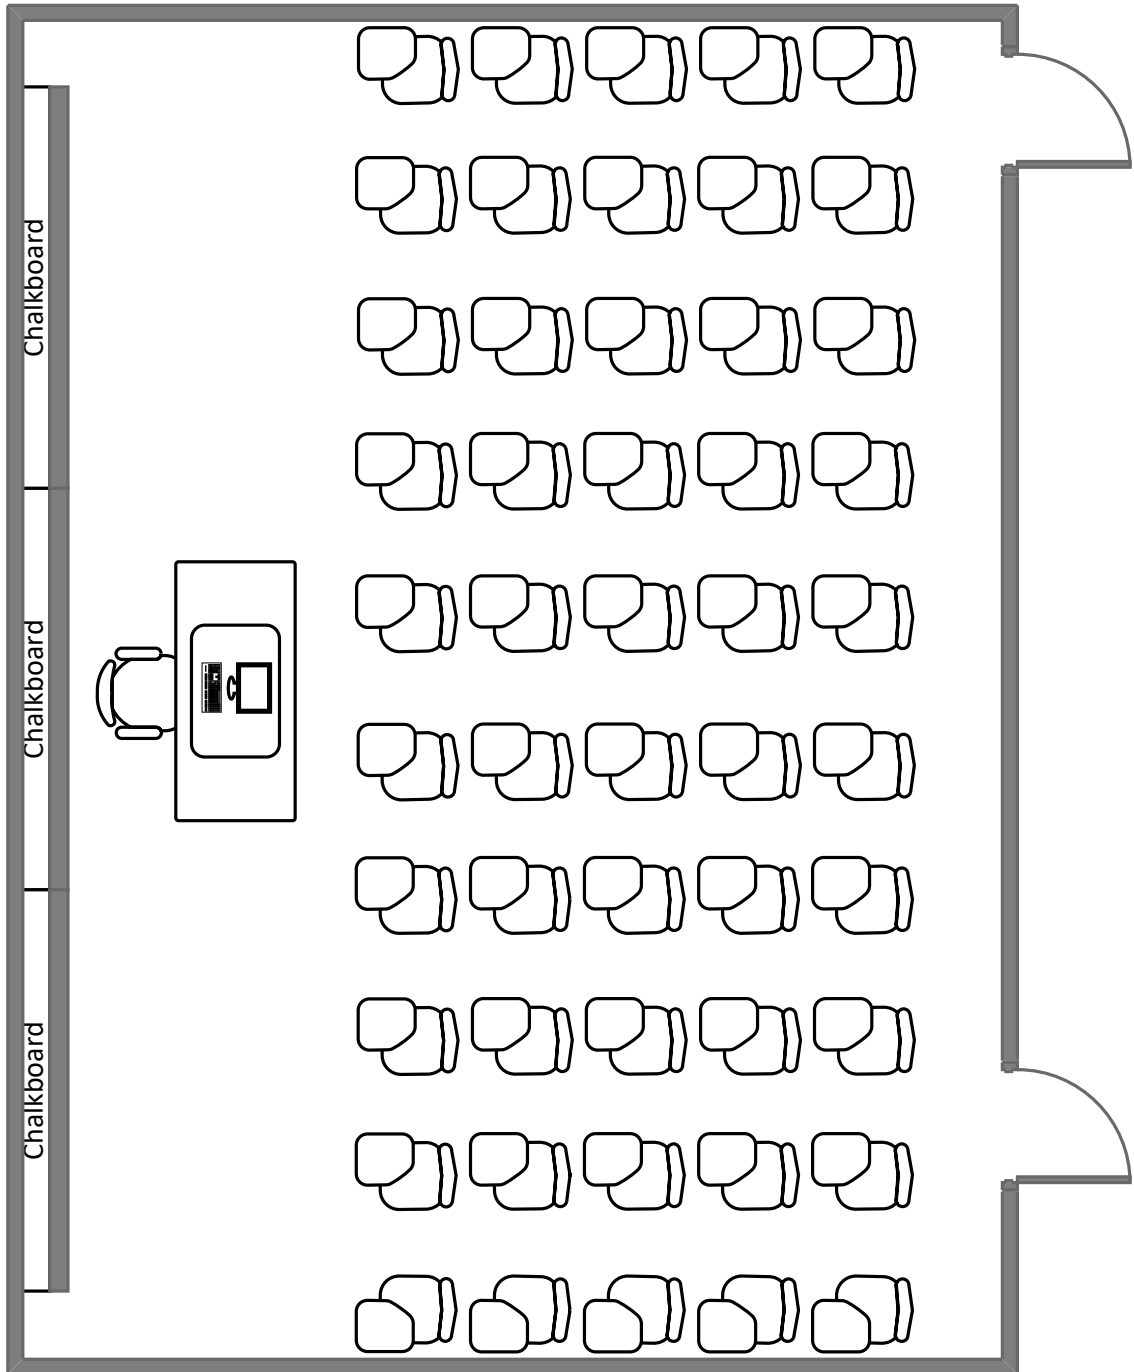

Total Student Seating: 22

Duncker Hall 109

Total Student Seating: 15

Eads Hall

211

Total Student Seating: 26

Mallinckrodt Hall

305

Total Student Seating: 40

Mallinckrodt Hall 302

Total Student Seating: 50

Mallinckrodt Hall 303

Total Student Seating: 45

Eads Hall 212

Total Student Seating: 14

Eads Hall 215