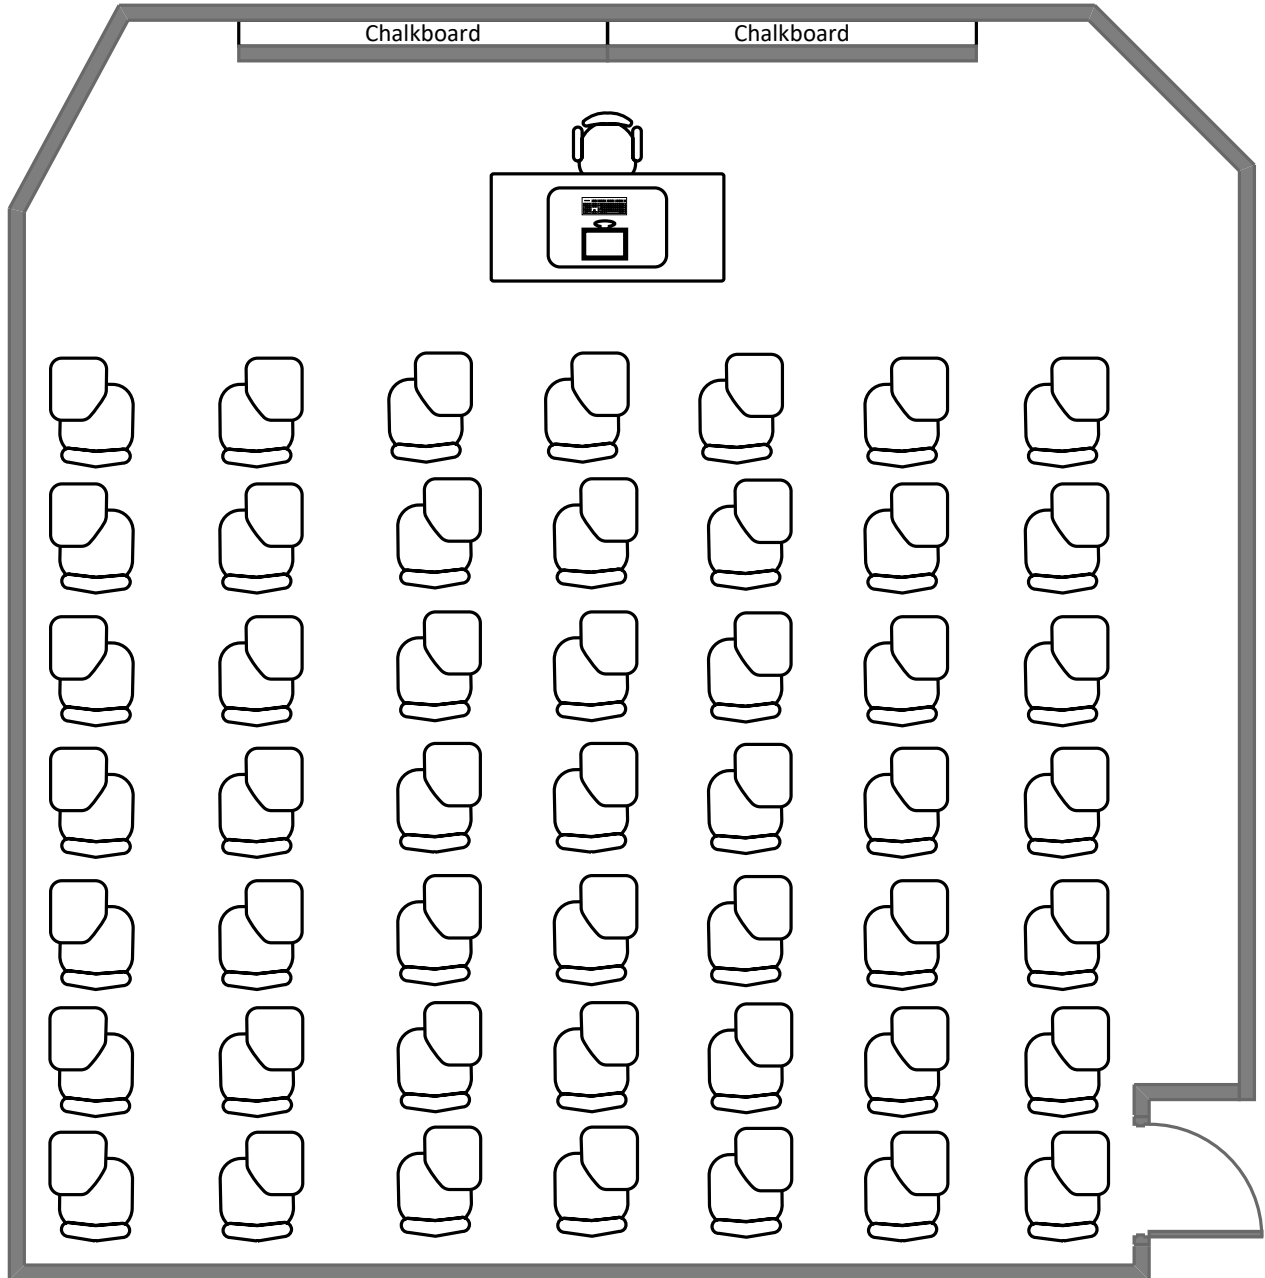

Whiteboard

Portable Chalkboard

Interactive Board

Ridgley Hall 122

Total Student Seating: 24

Ridgley Hall

219

Total Student Seating: 34

Seigle Hall 104

Total Student Seating: 49

Seigle Hall 208

Total Student Seating: 50

Seigle Hall 210

Total Student Seating: 28

Seigle Hall L002

Total Student Seating: 63