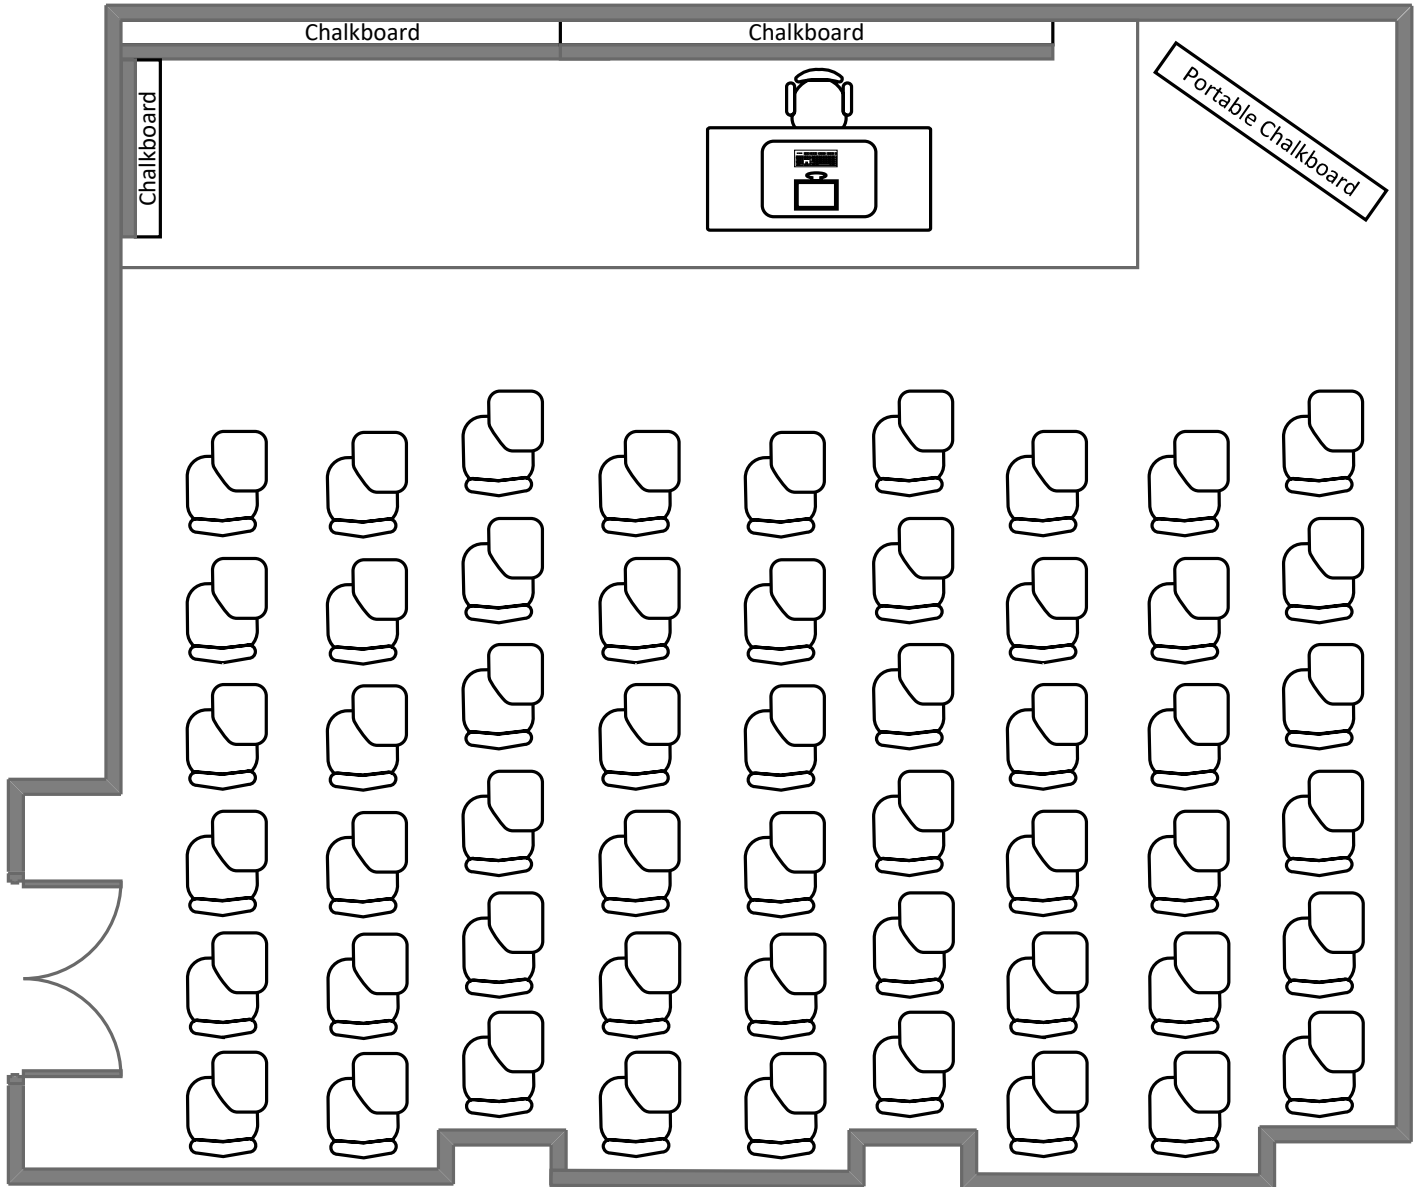

Total Student Seating: 23

Cupples I Hall 218

Total Student Seating: 35

Cupples I Hall 111

Total Student Seating: 22

Cupples I Hall 113

Total Student Seating: 49

Cupples I Hall 115