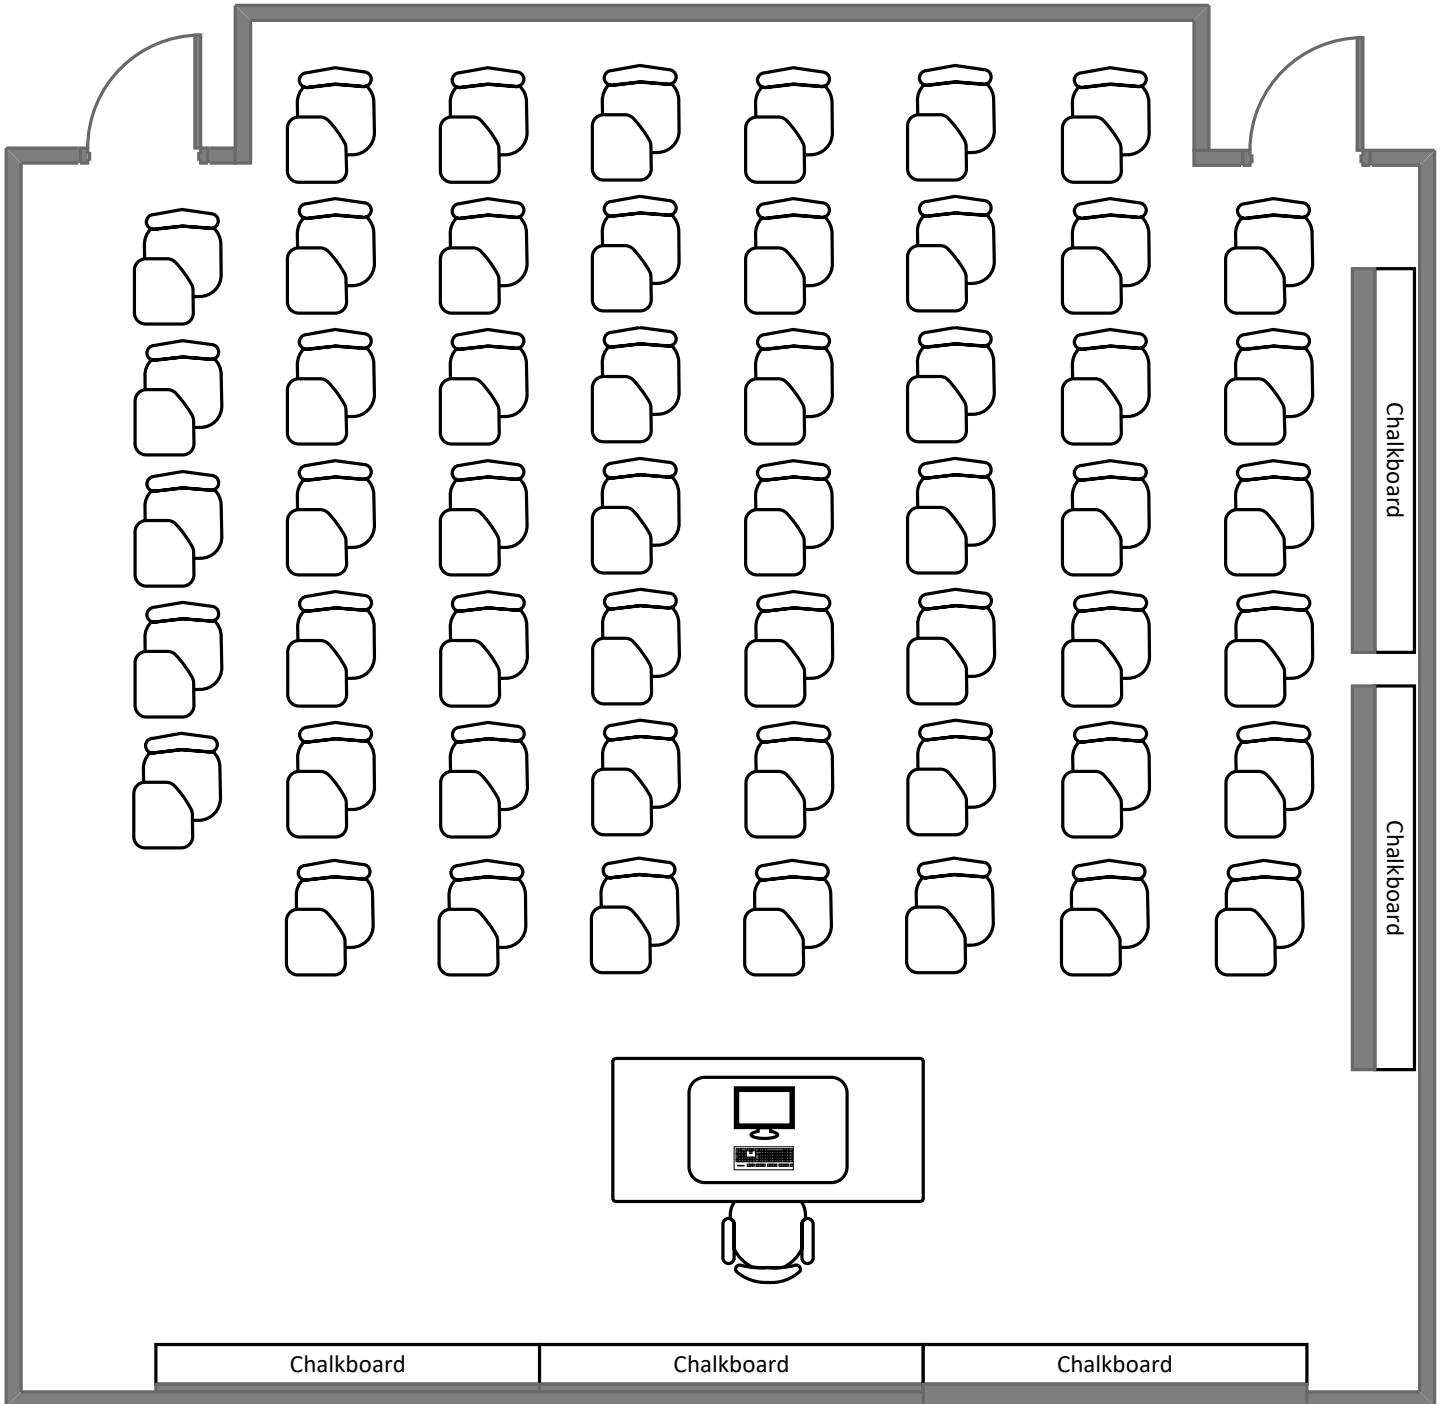

Whitaker Hall 216

Total Student Seating: 46