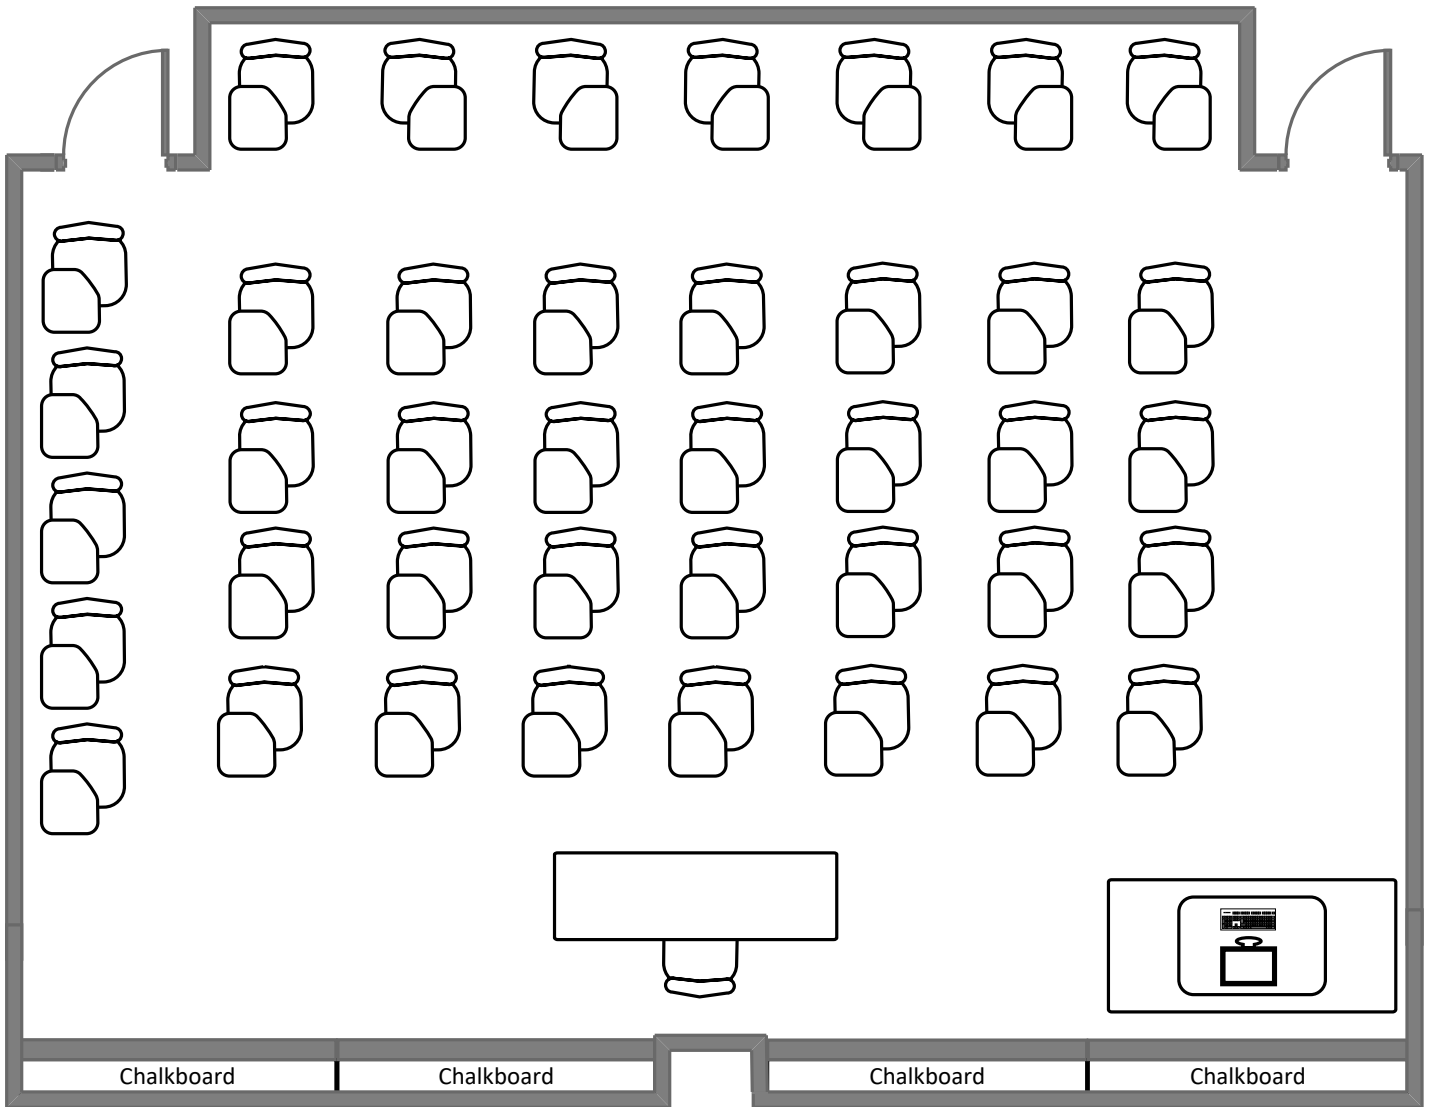

Total Student Seating: 35

McDonnell Hall

361

Total Student Seating: 38

Lopata House

22

Total Student Seating: 40

Lopata House