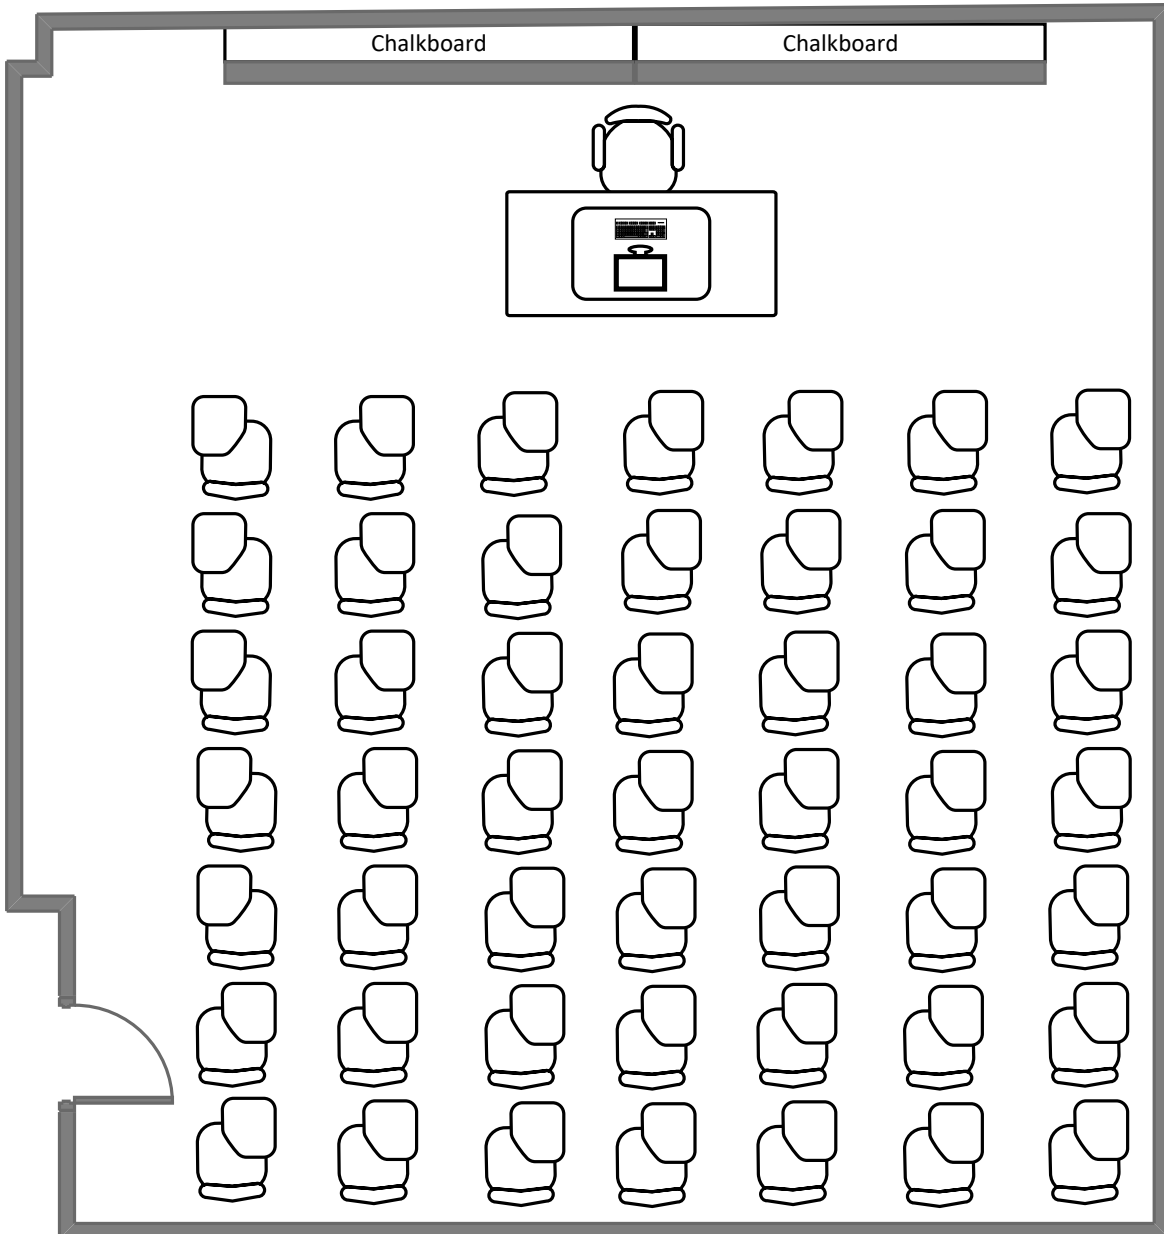

Whiteboard

Portable Chalkboard

Interactive Board

Ridgley Hall 122

Total Student Seating: 24

Ridgley Hall

219

Total Student Seating: 34

Seigle Hall 104

Total Student Seating: 49

Seigle Hall 208

Total Student Seating: 50

Seigle Hall 210

Total Student Seating: 28

Seigle Hall L002

Total Student Seating: 63

Seigle Hall L003

Total Student Seating: 49

Seigle Hall L004

Total Student Seating: 40

Sever Hall 102

Total Student Seating: 47

Sever Hall 300

Total Student Seating: 24

Simon Hall

1

Total Student Seating: 355

Simon Hall

17

Total Student Seating: 54

Simon Hall

18