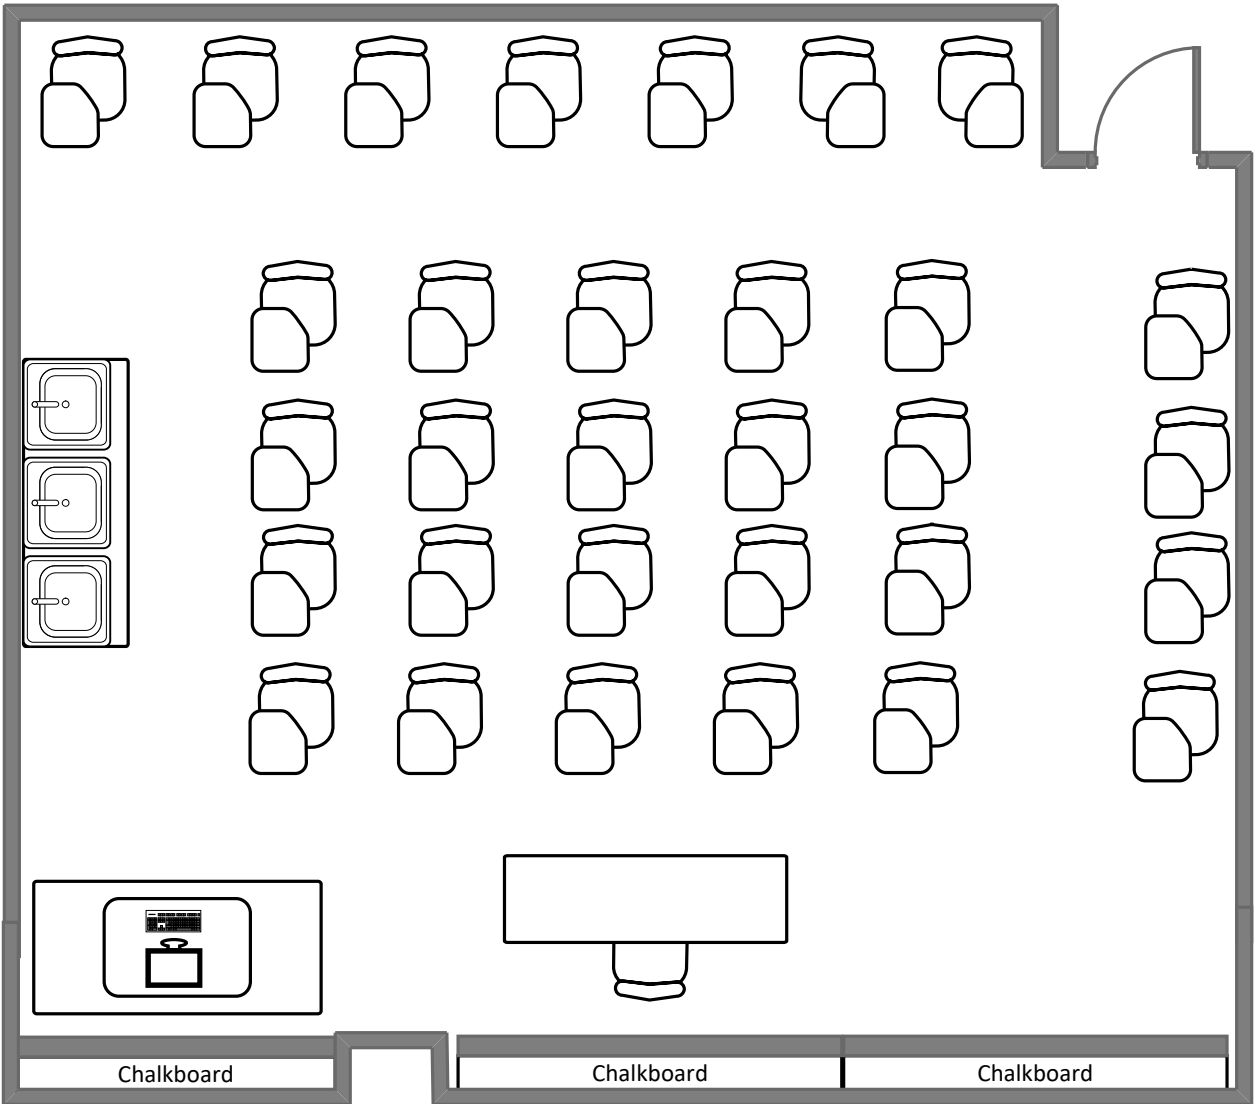

Lopata House

23

Total Student Seating: 30