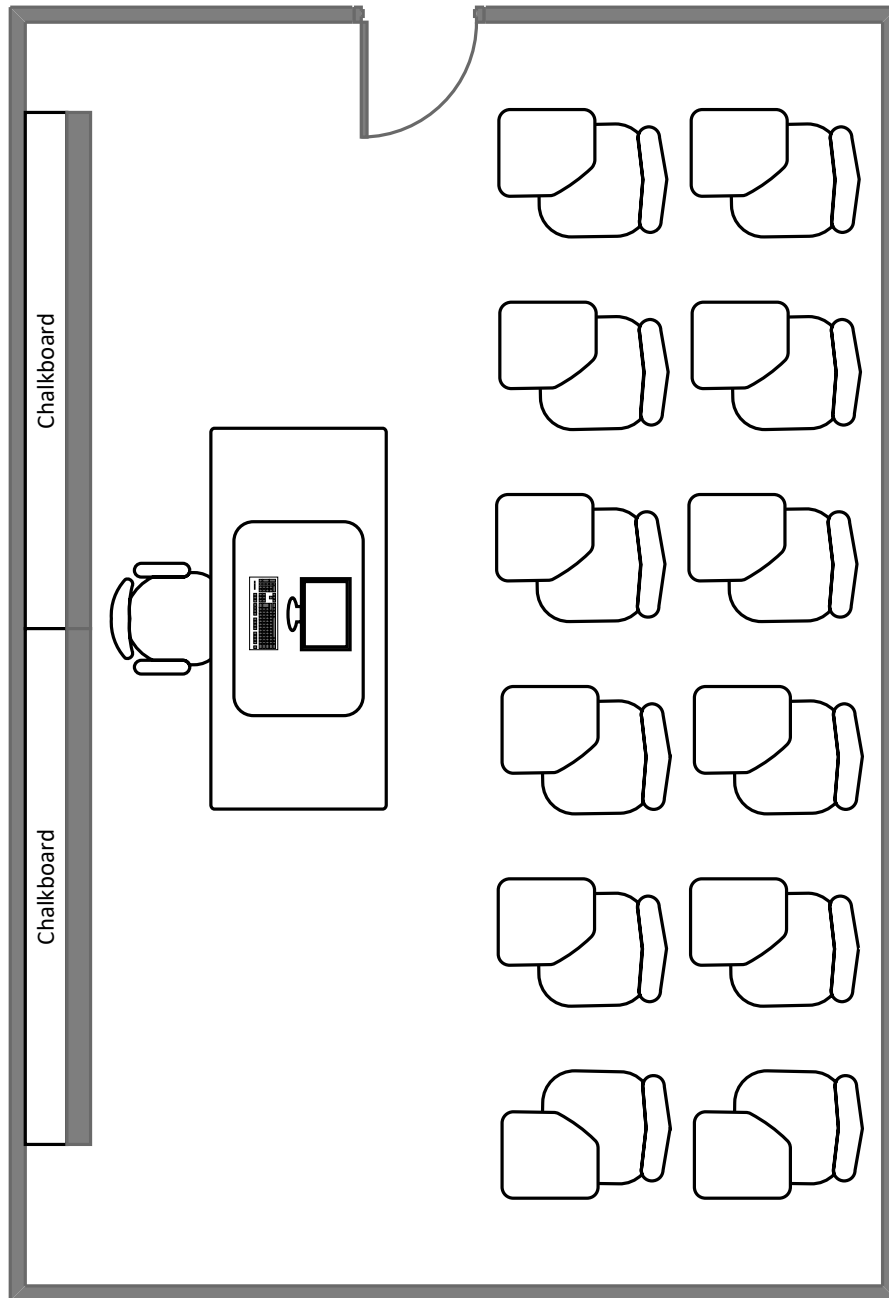

Total Student Seating: 15

Eads Hall 207

Total Student Seating: 25

Cupples I Hall 207

Total Student Seating: 40

Eads Hall 208

Total Student Seating: 12

Cupples I Hall 216