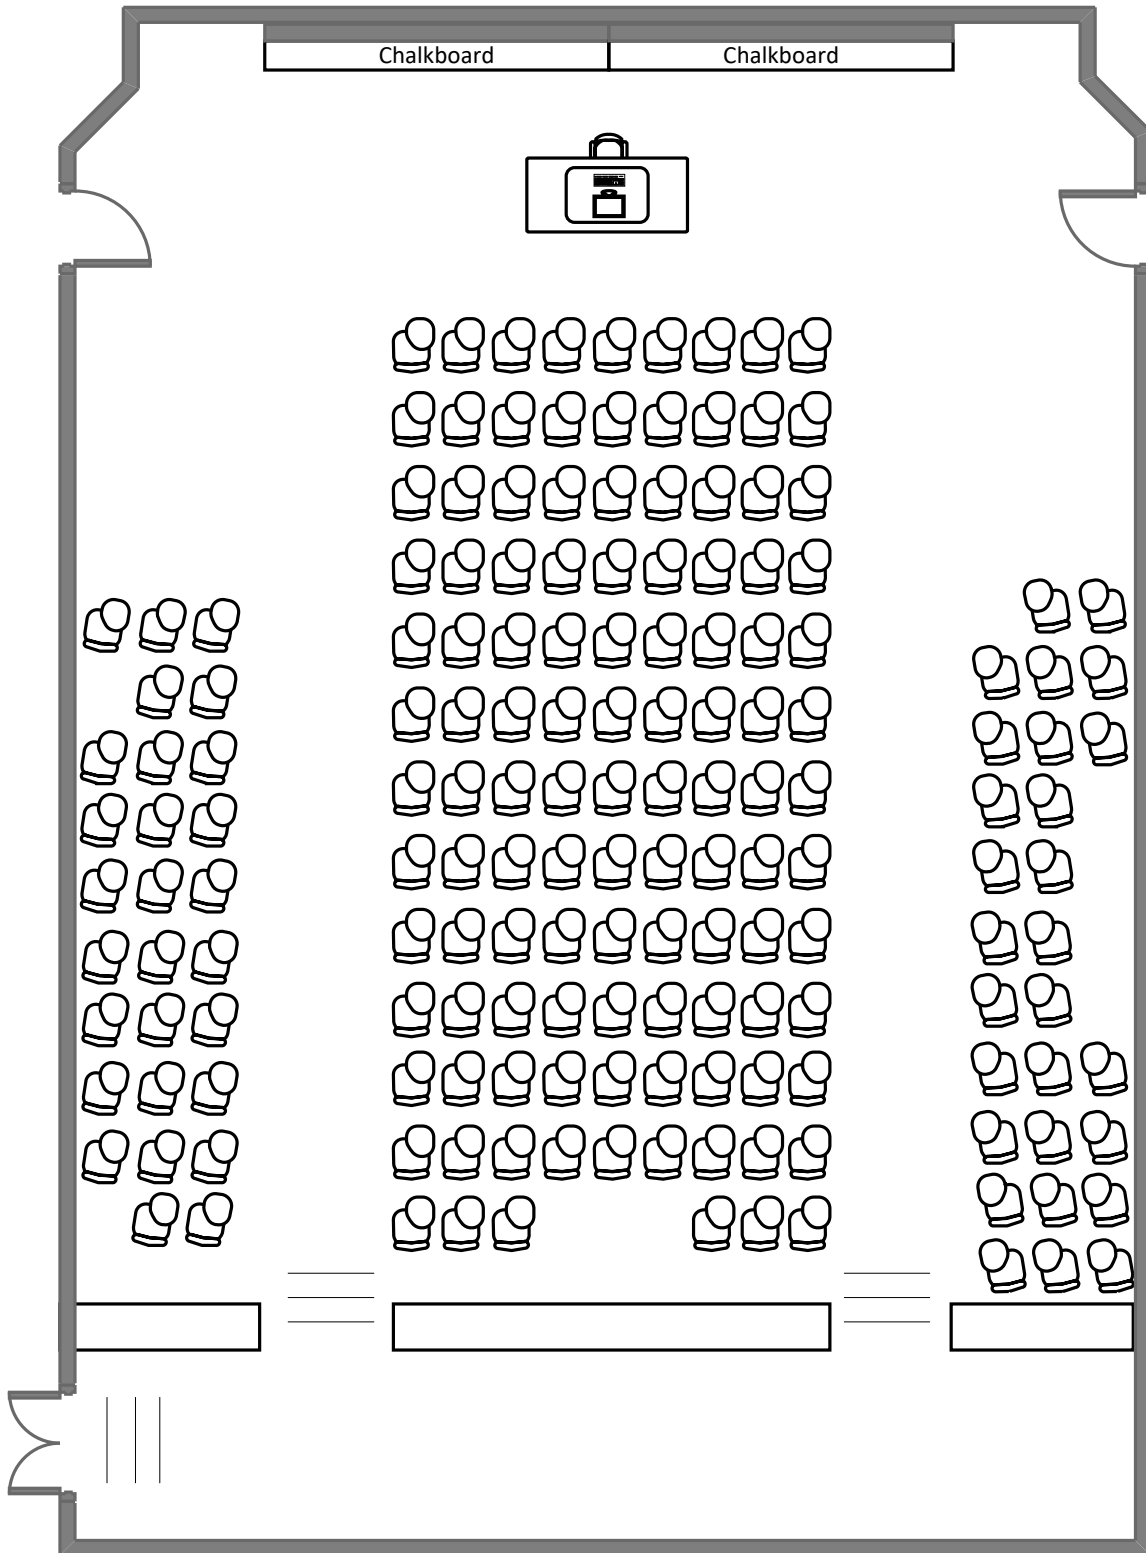

Total Student Seating: 150

Seigle Hall L006

Total Student Seating: 113

Busch Hall 100

Total Student Seating: 118

Brown Hall 100

Total Student Seating: 346

Brown Hall

118

Total Student Seating: 176

Crow Hall 201

Total Student Seating: 192

Rebstock Hall 215

Total Student Seating: 195

McMillan Hall G052

Total Student Seating: 174