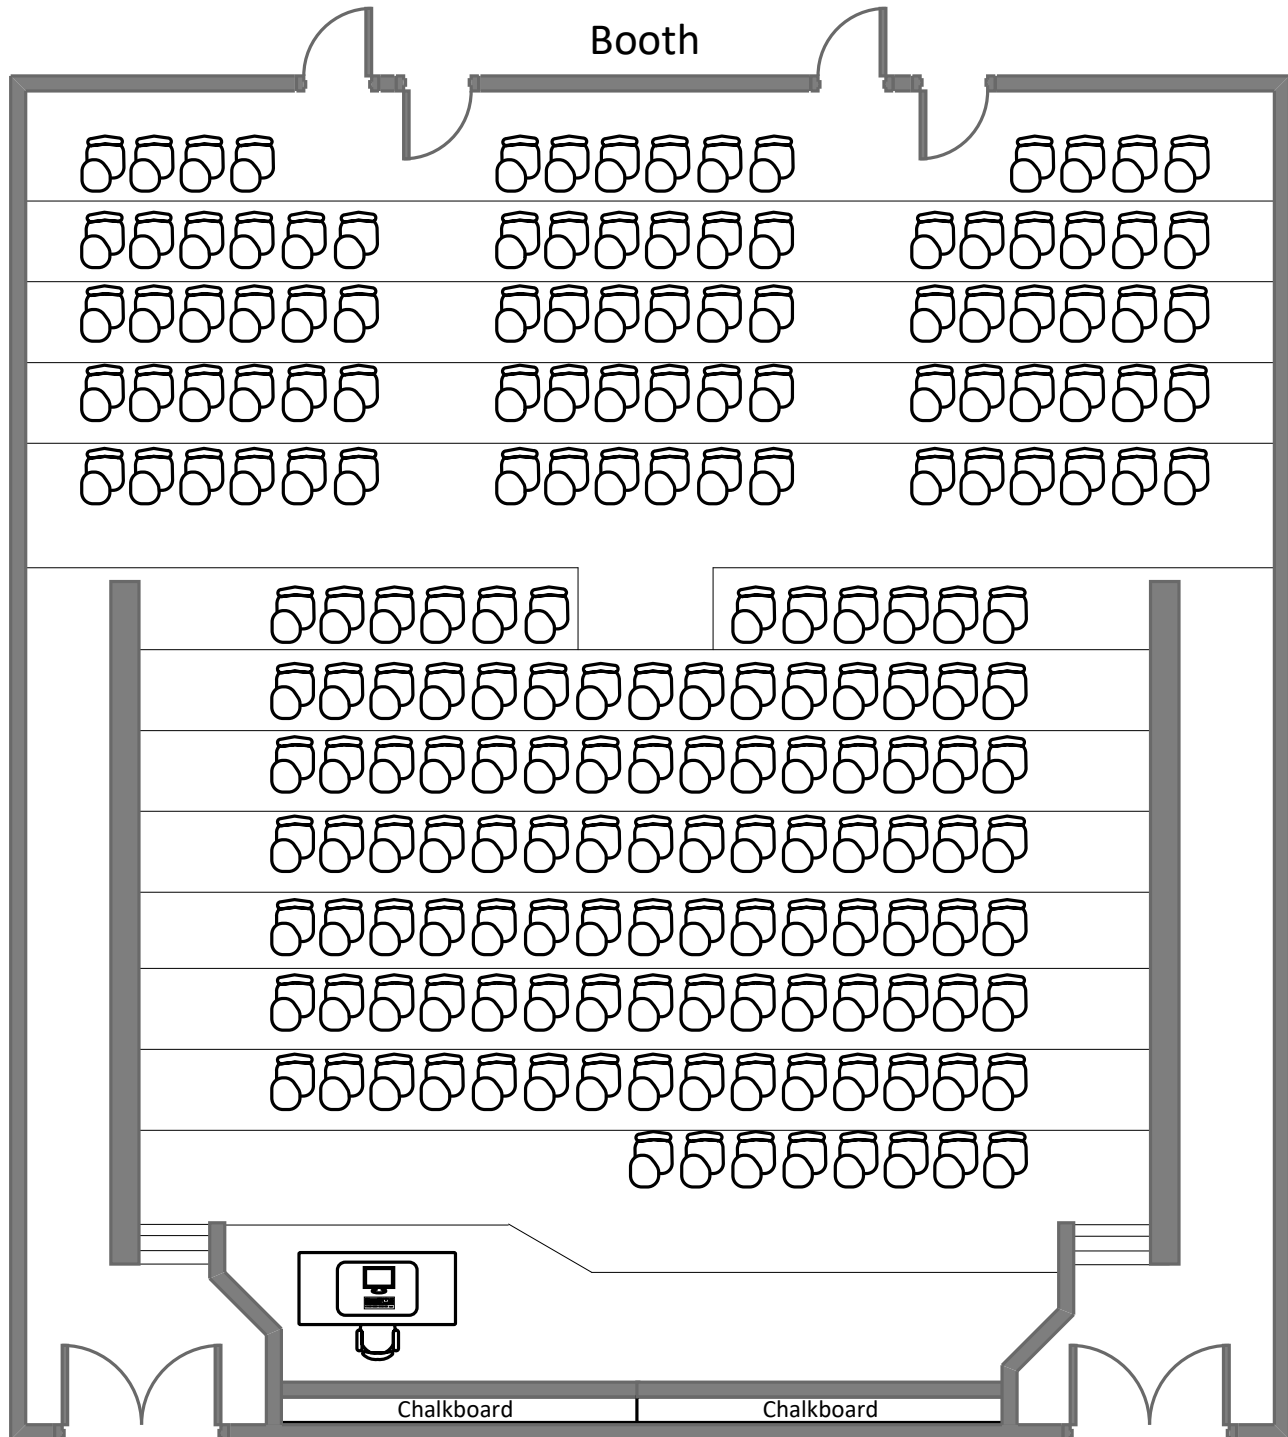

Total Student Seating: 150

Seigle Hall L006

Total Student Seating: 113

Busch Hall 100

Total Student Seating: 118

Brown Hall 100

Total Student Seating: 346

Brown Hall

118

Total Student Seating: 176

Crow Hall 201

Total Student Seating: 192

Rebstock Hall 215

Total Student Seating: 195

McMillan Hall G052

Total Student Seating: 174

Crow Hall 204

Total Student Seating: 87

Crow Hall 205

Total Student Seating: 30

Crow Hall 206

Total Student Seating: 56

Cupples II Hall L009

Total Student Seating: 44