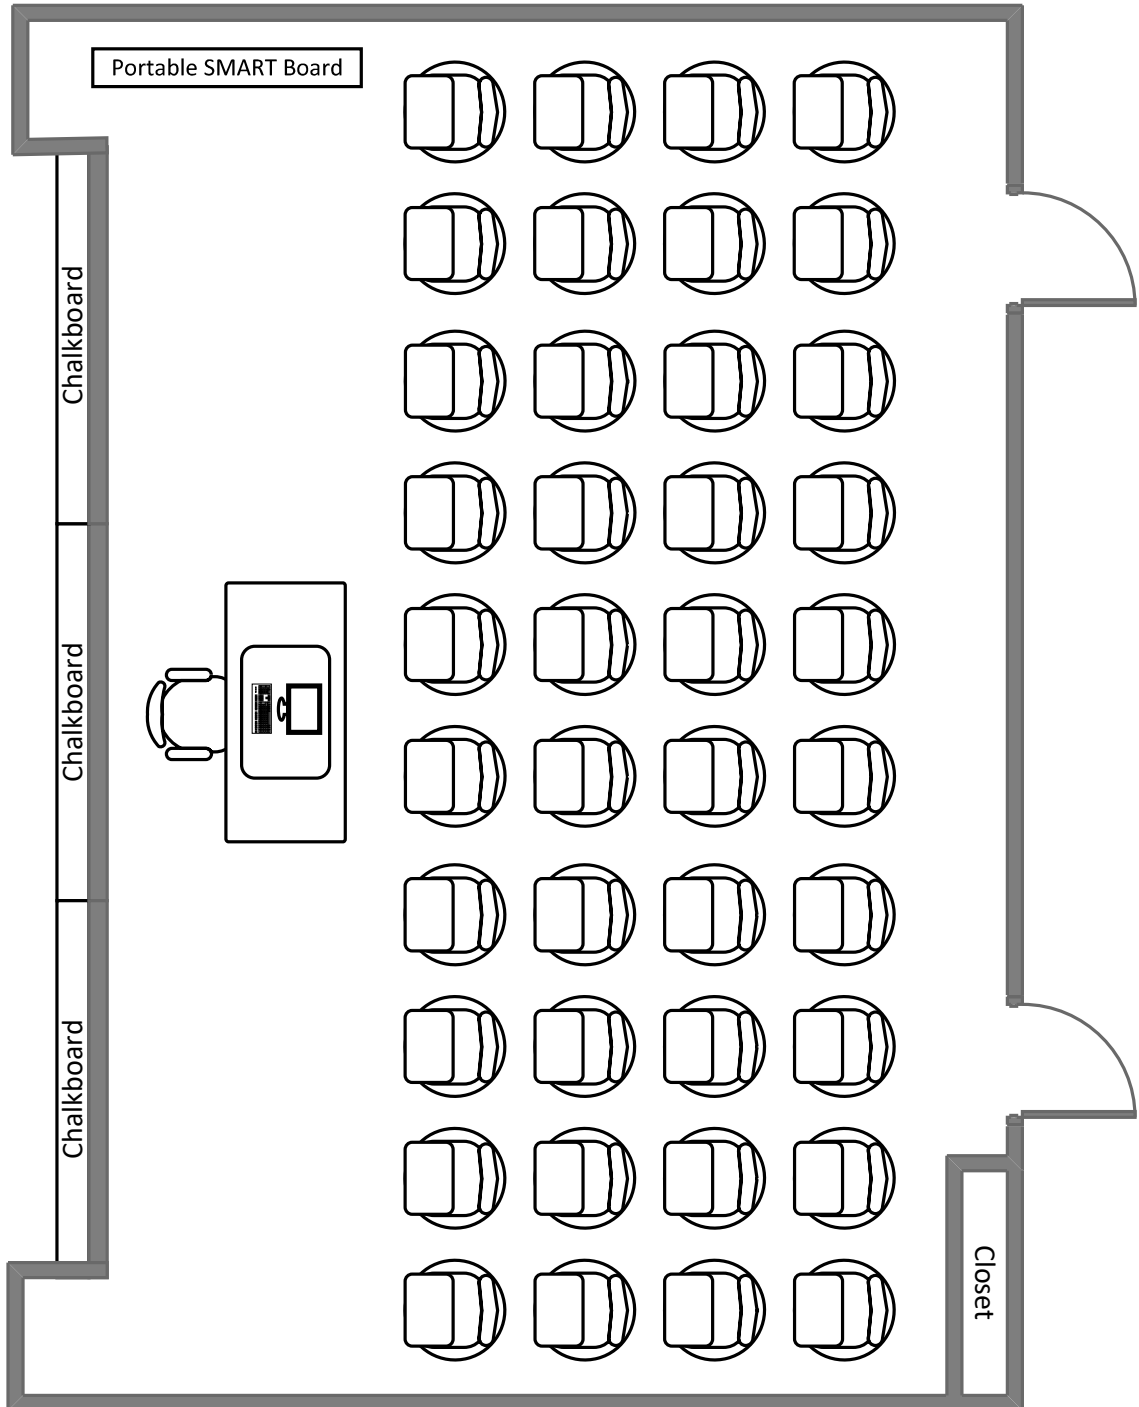

Total Student Seating: 22

Cupples II Hall 200

Total Student Seating: 32

Life Sciences Building 118

Total Student Seating: 36

Cupples II Hall L001

Total Student Seating: 32

January Hall 20

Total Student Seating: 22

Duncker Hall 109

Total Student Seating: 15

Eads Hall

211

Total Student Seating: 26

Mallinckrodt Hall

305

Total Student Seating: 40

Mallinckrodt Hall 302

Total Student Seating: 50

Mallinckrodt Hall 303

Total Student Seating: 45

Eads Hall 212

Total Student Seating: 14

Eads Hall 215