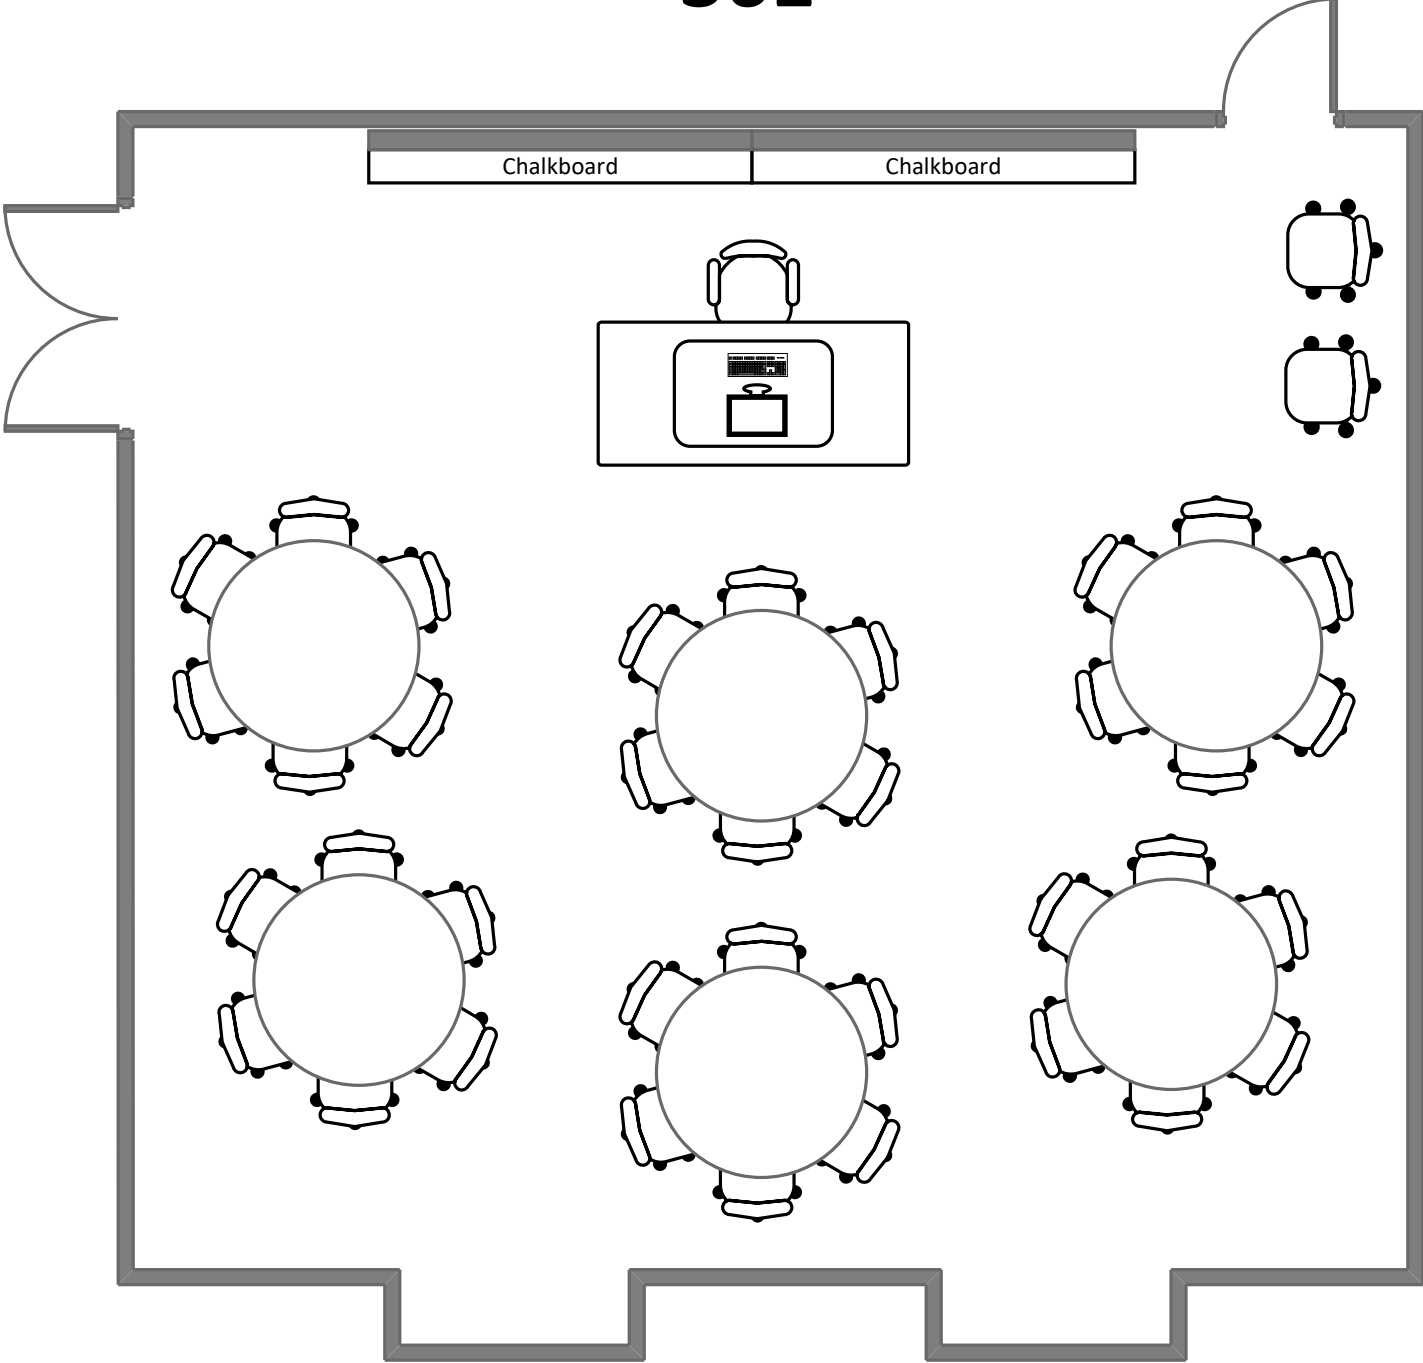

McDonnell Hall

361

Total Student Seating: 38