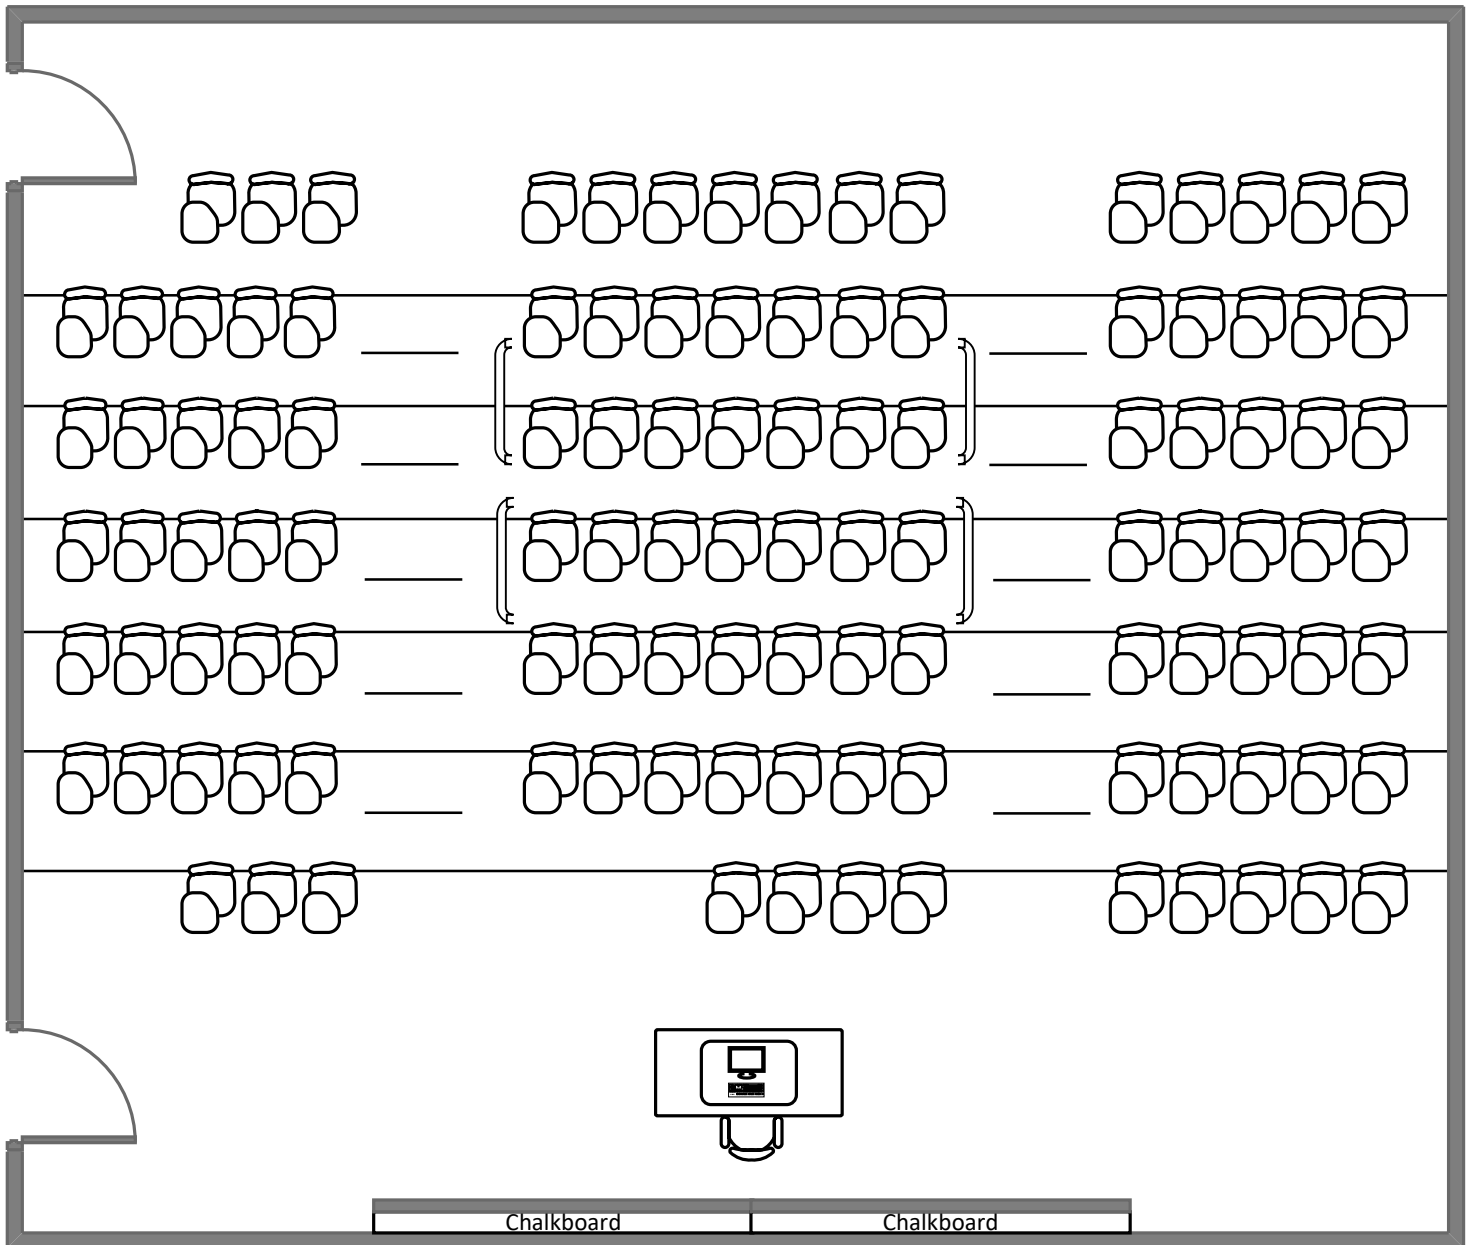

Total Student Seating: 150

Seigle Hall L006

Total Student Seating: 113

Busch Hall 100

Total Student Seating: 118

Brown Hall 100

Total Student Seating: 346

Brown Hall