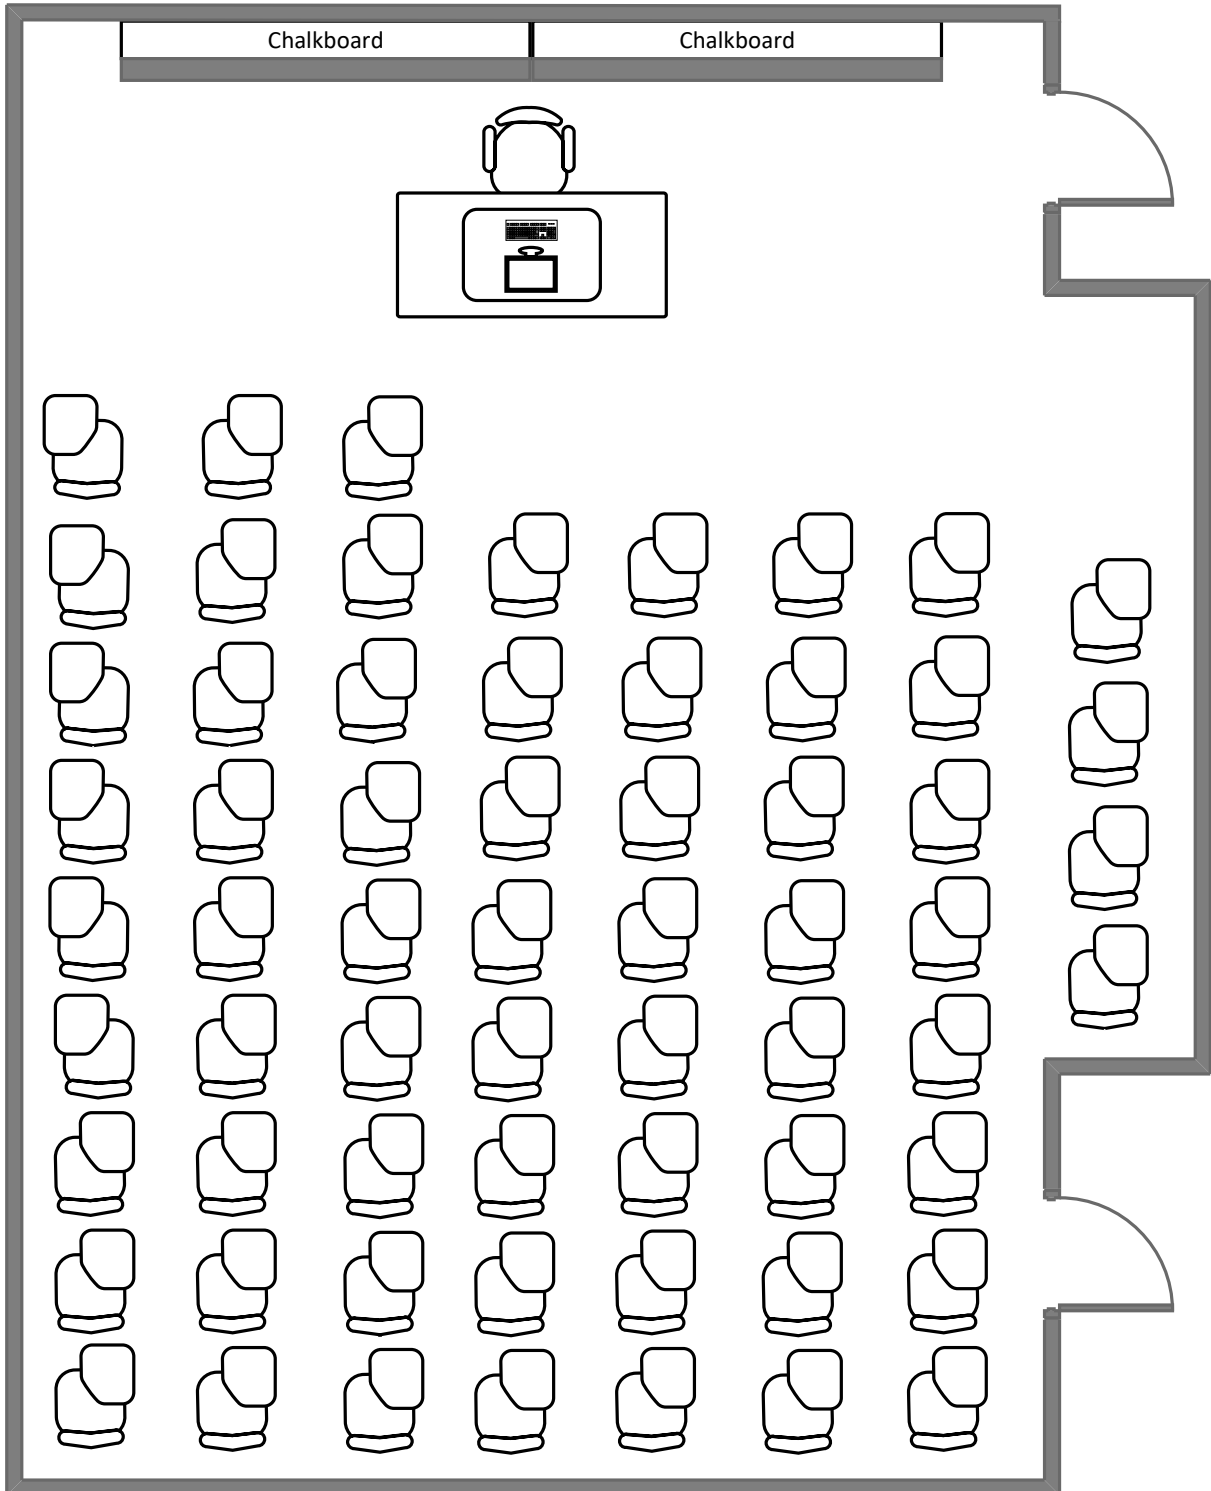

Whiteboard

Portable Chalkboard

Interactive Board

Ridgley Hall 122

Total Student Seating: 24

Ridgley Hall

219

Total Student Seating: 34

Seigle Hall 104

Total Student Seating: 49

Seigle Hall 208

Total Student Seating: 50

Seigle Hall 210

Total Student Seating: 28

Seigle Hall L002

Total Student Seating: 63

Seigle Hall L003

Total Student Seating: 49

Seigle Hall L004

Total Student Seating: 40

Sever Hall 102

Total Student Seating: 47

Sever Hall 300

Total Student Seating: 24

Simon Hall

1

Total Student Seating: 355

Simon Hall

17

Total Student Seating: 54

Simon Hall

18