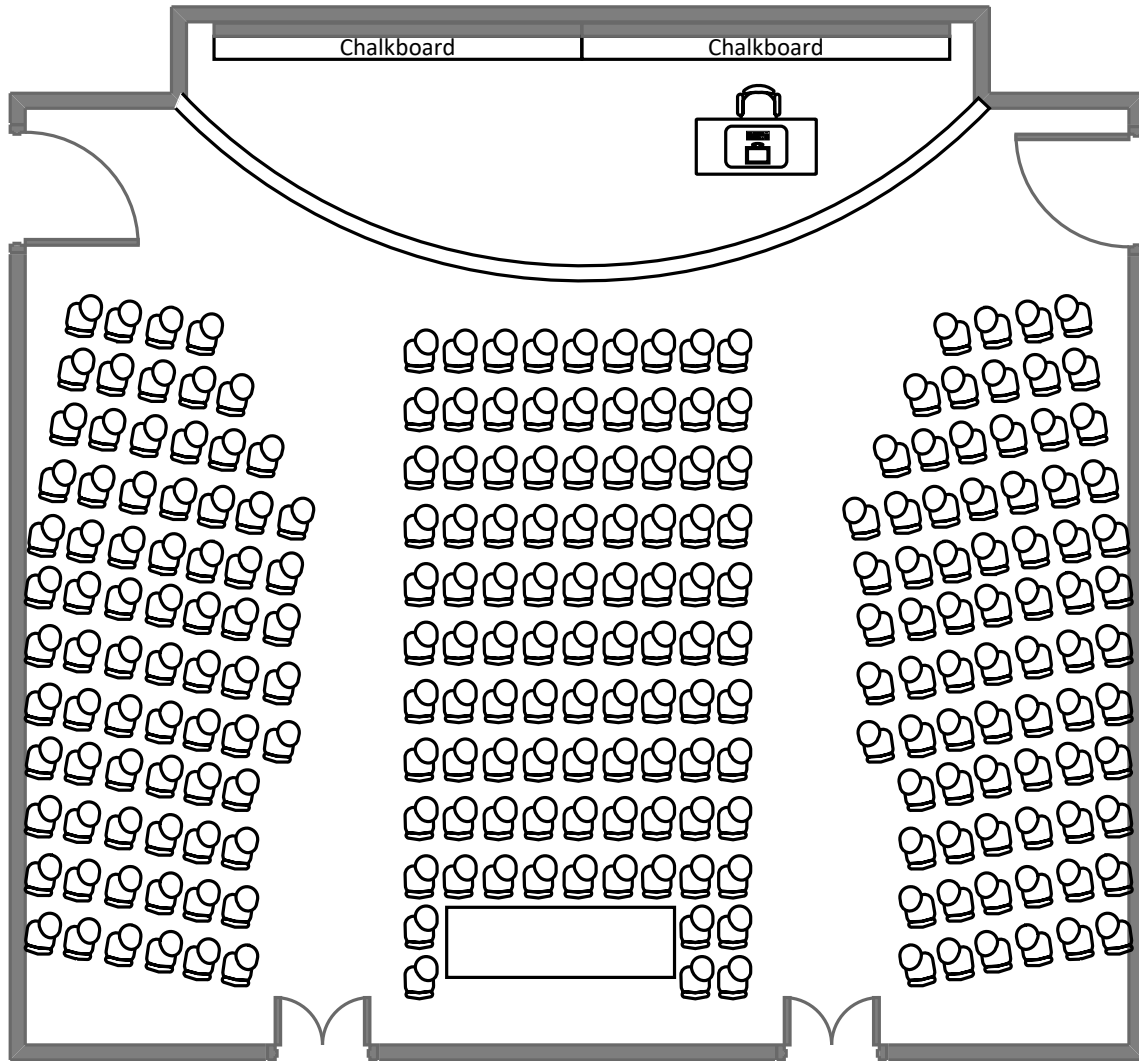

Total Student Seating: 150

Seigle Hall L006

Total Student Seating: 113

Busch Hall 100

Total Student Seating: 118

Brown Hall 100

Total Student Seating: 346

Brown Hall

118

Total Student Seating: 176

Crow Hall 201

Total Student Seating: 192

Rebstock Hall 215

Total Student Seating: 195

McMillan Hall G052

Total Student Seating: 174