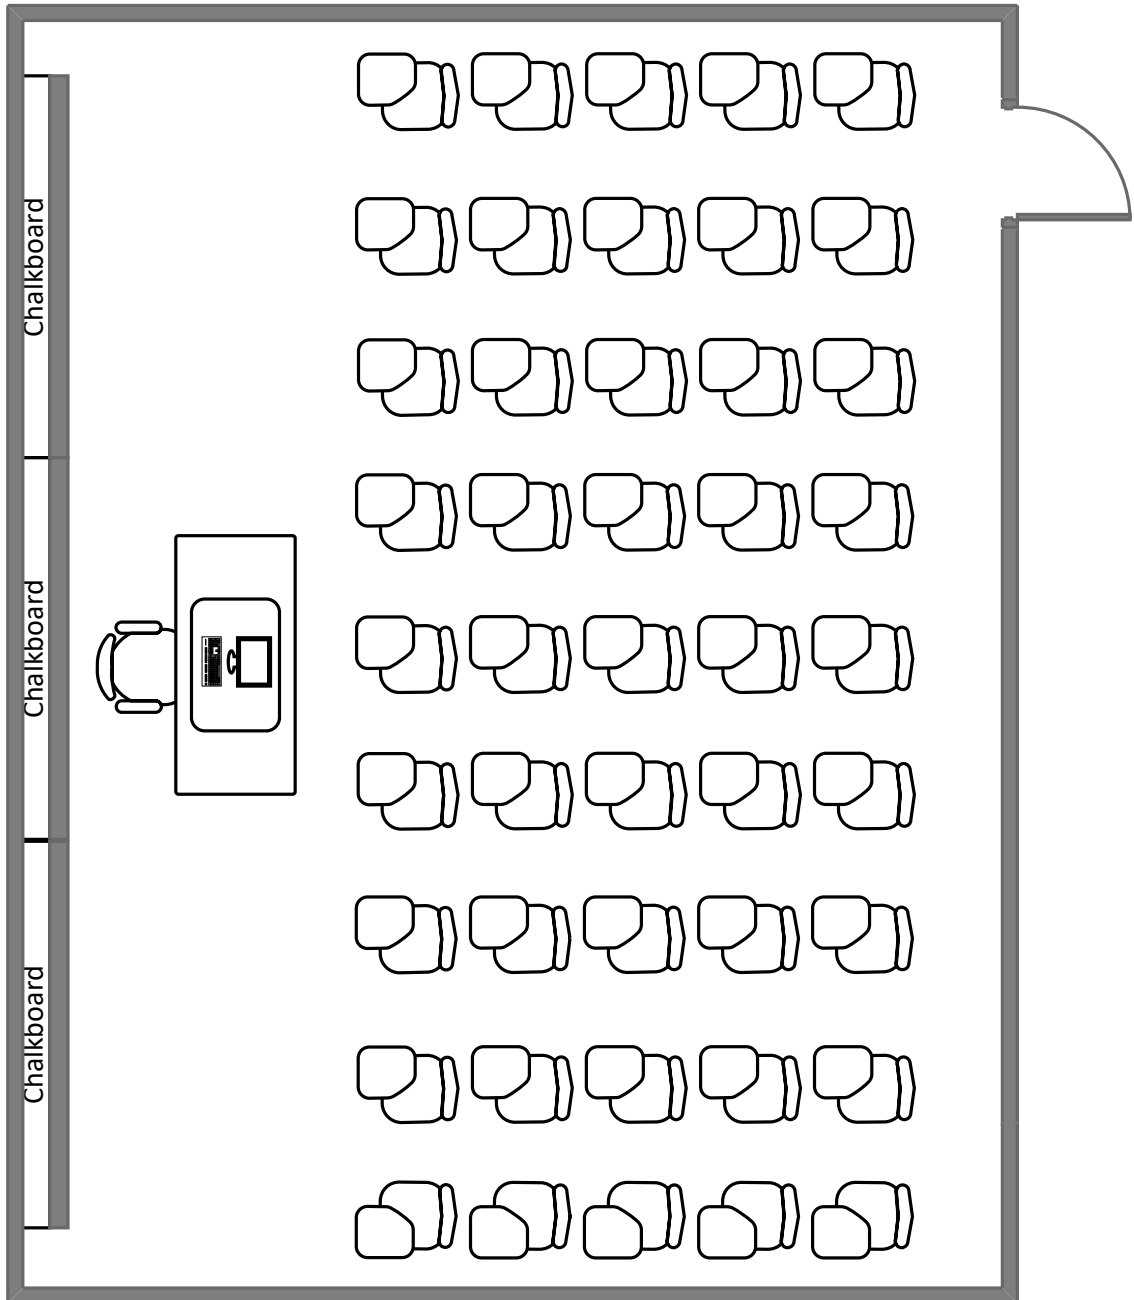

Total Student Seating: 22

Cupples II Hall 200

Total Student Seating: 32

Life Sciences Building 118

Total Student Seating: 36

Cupples II Hall L001

Total Student Seating: 32

January Hall 20

Total Student Seating: 22

Duncker Hall 109

Total Student Seating: 15

Eads Hall

211

Total Student Seating: 26

Mallinckrodt Hall

305

Total Student Seating: 40

Mallinckrodt Hall 302

Total Student Seating: 50

Mallinckrodt Hall 303

Total Student Seating: 45

Eads Hall 212

Total Student Seating: 14

Eads Hall 215