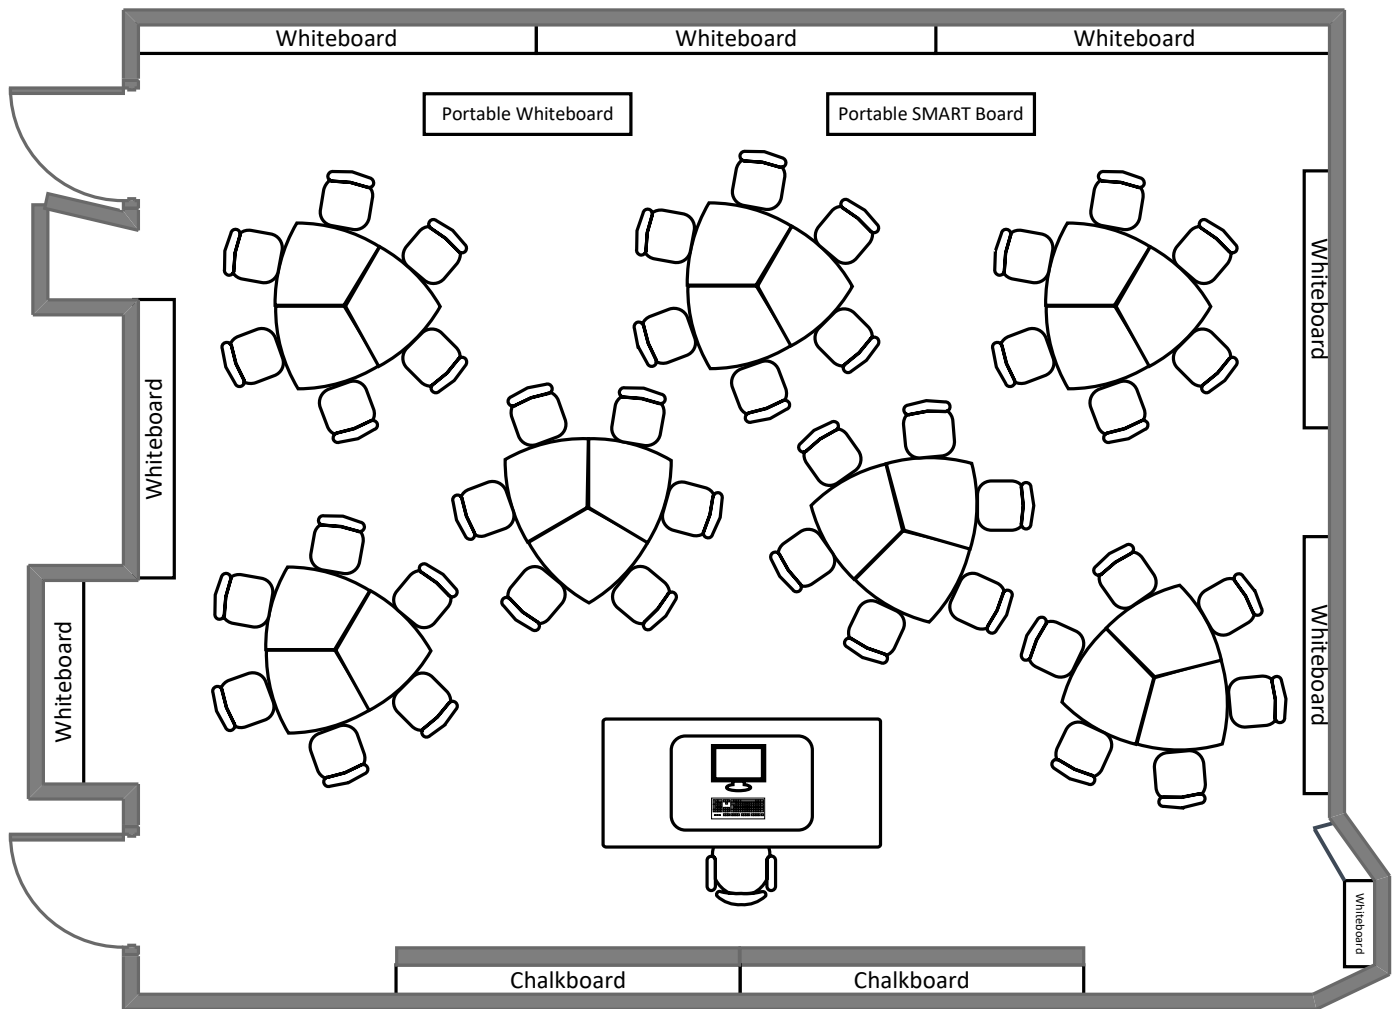

Jubel Hall

121

Total Student Seating: 60

Lopata Hall 103

Total Student Seating: 36

Seigle Hall 305

Total Student Seating: 25

Seigle Hall 111

Total Student Seating: 25

Seigle Hall 205

Total Student Seating: 25

McDonnell Hall

362

Total Student Seating: 42

Seigle Hall 304

Total Student Seating: 42