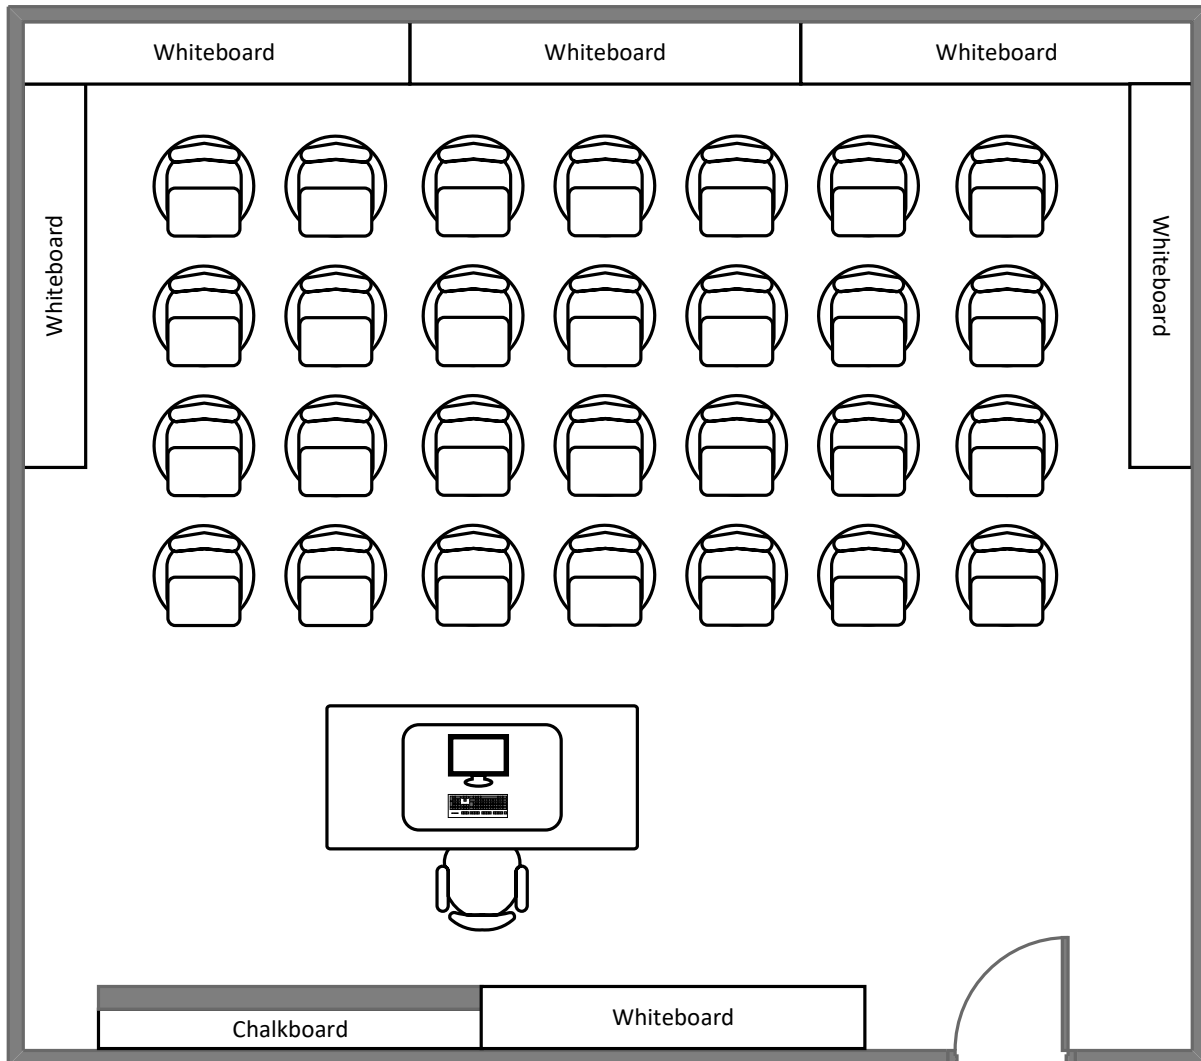

Total Student Seating: 46

Eads Hall 216

Total Student Seating: 41

Duncker Hall

1

Total Student Seating: 28

Duncker Hall

3