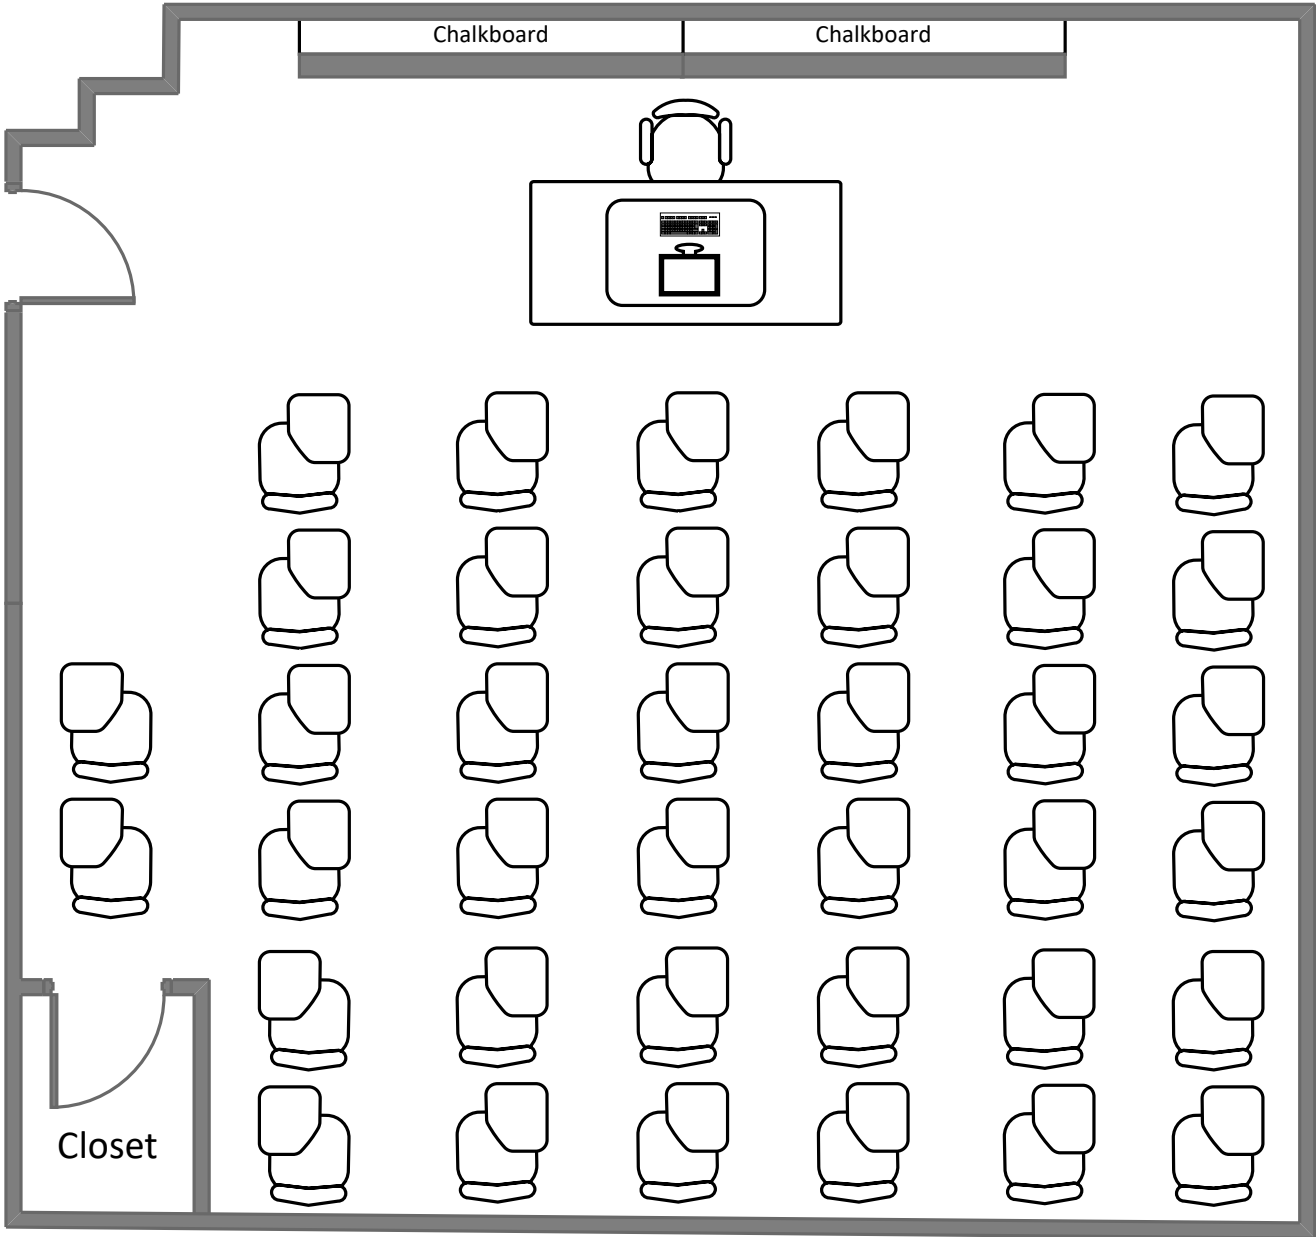

Eads Hall 203

Total Student Seating: 38