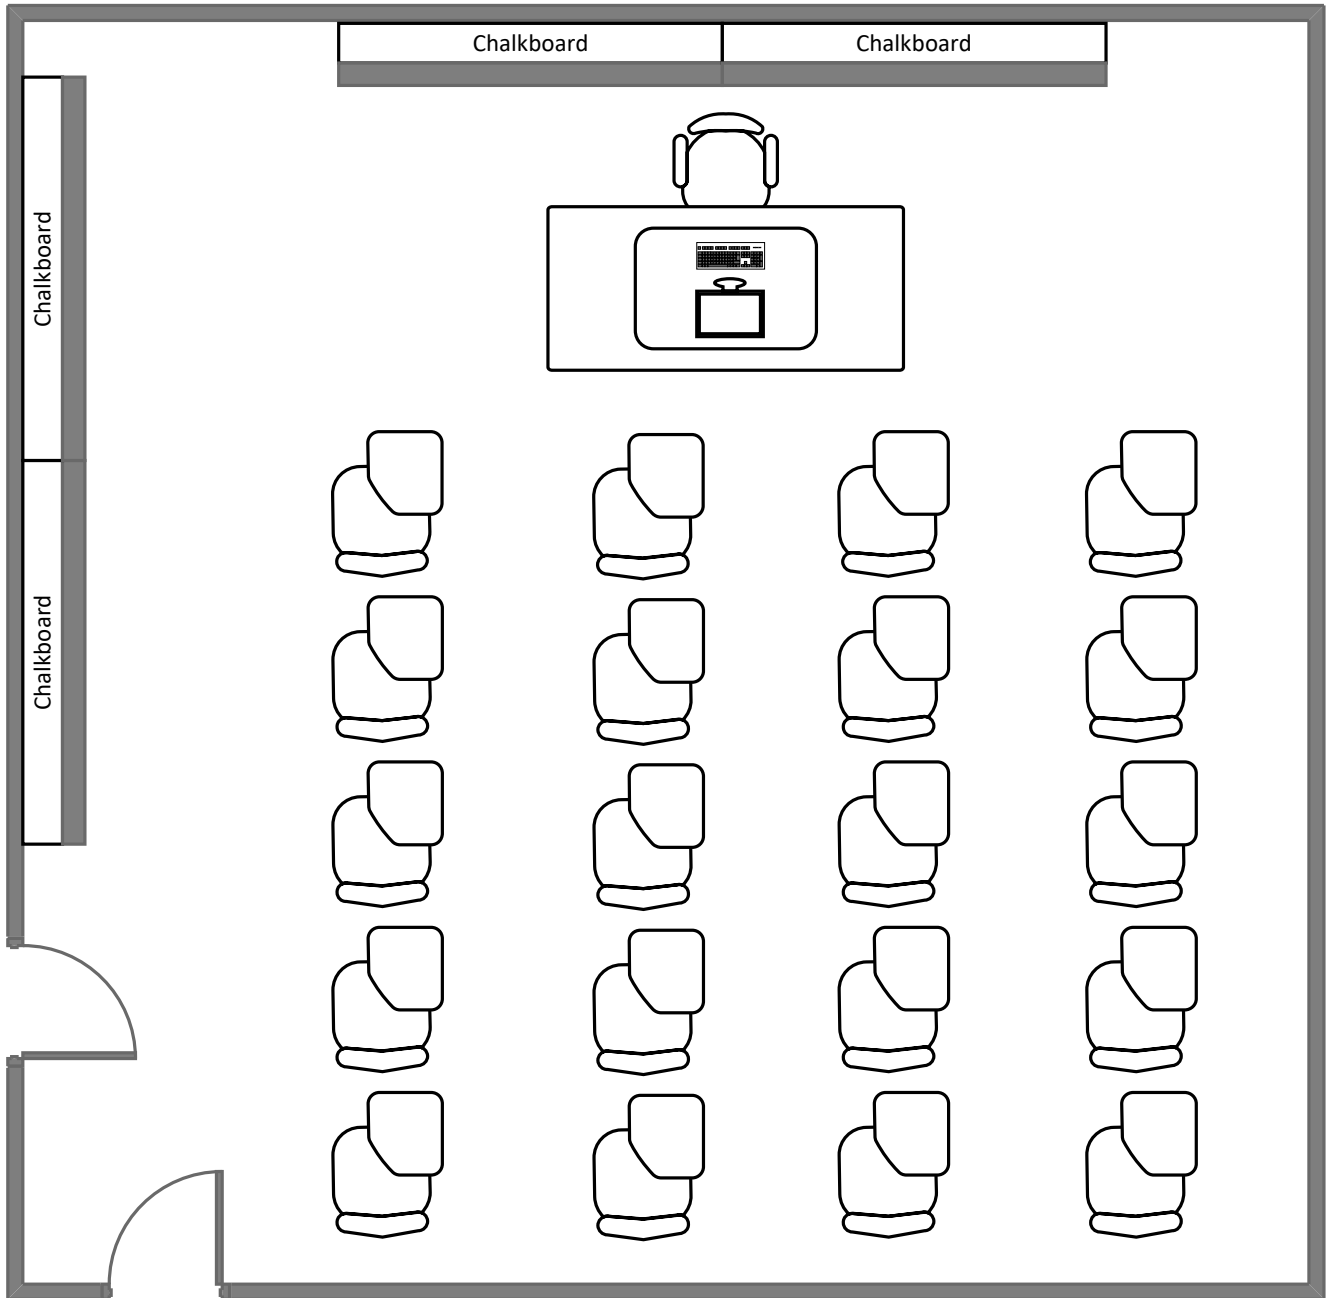

Eads Hall

207

Total Student Seating: 20