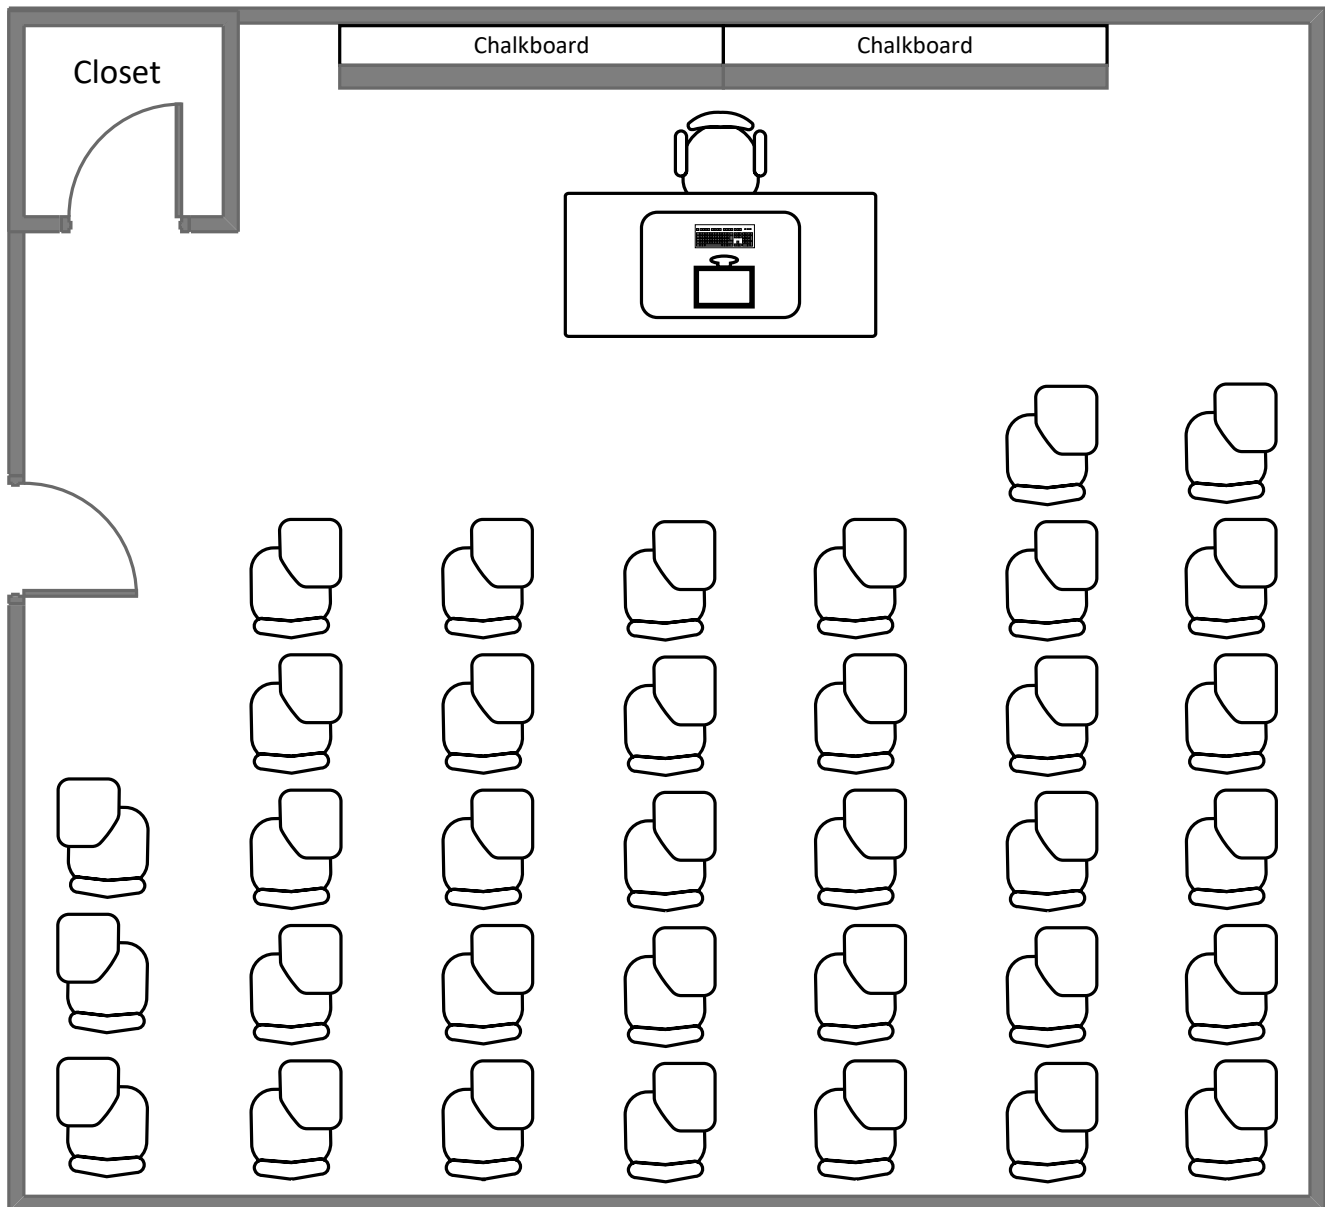

Eads Hall 215

Total Student Seating: 35