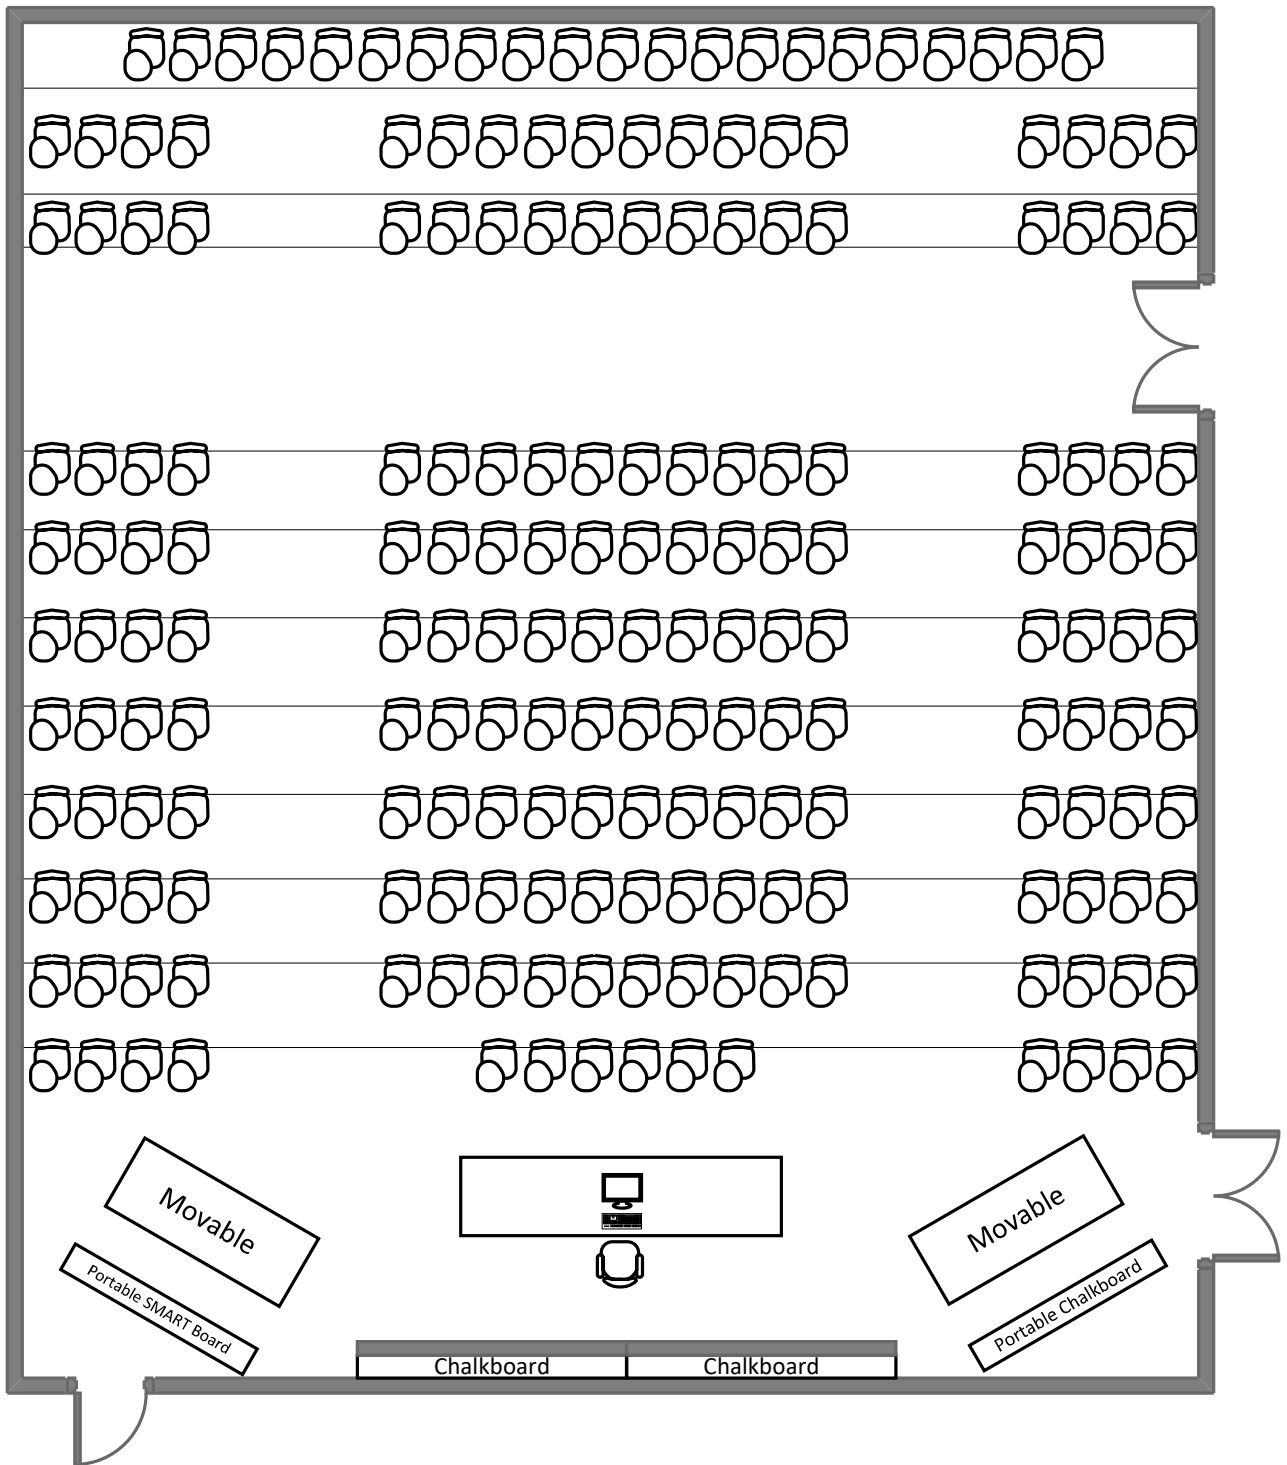

Seigle Hall L006

Total Student Seating: 113

Busch Hall 100

Total Student Seating: 118

Brown Hall 100

Total Student Seating: 346

Brown Hall

118

Total Student Seating: 176

Crow Hall 201

Total Student Seating: 192

Rebstock Hall 215

Total Student Seating: 195

McMillan Hall G052

Total Student Seating: 174

Crow Hall 204