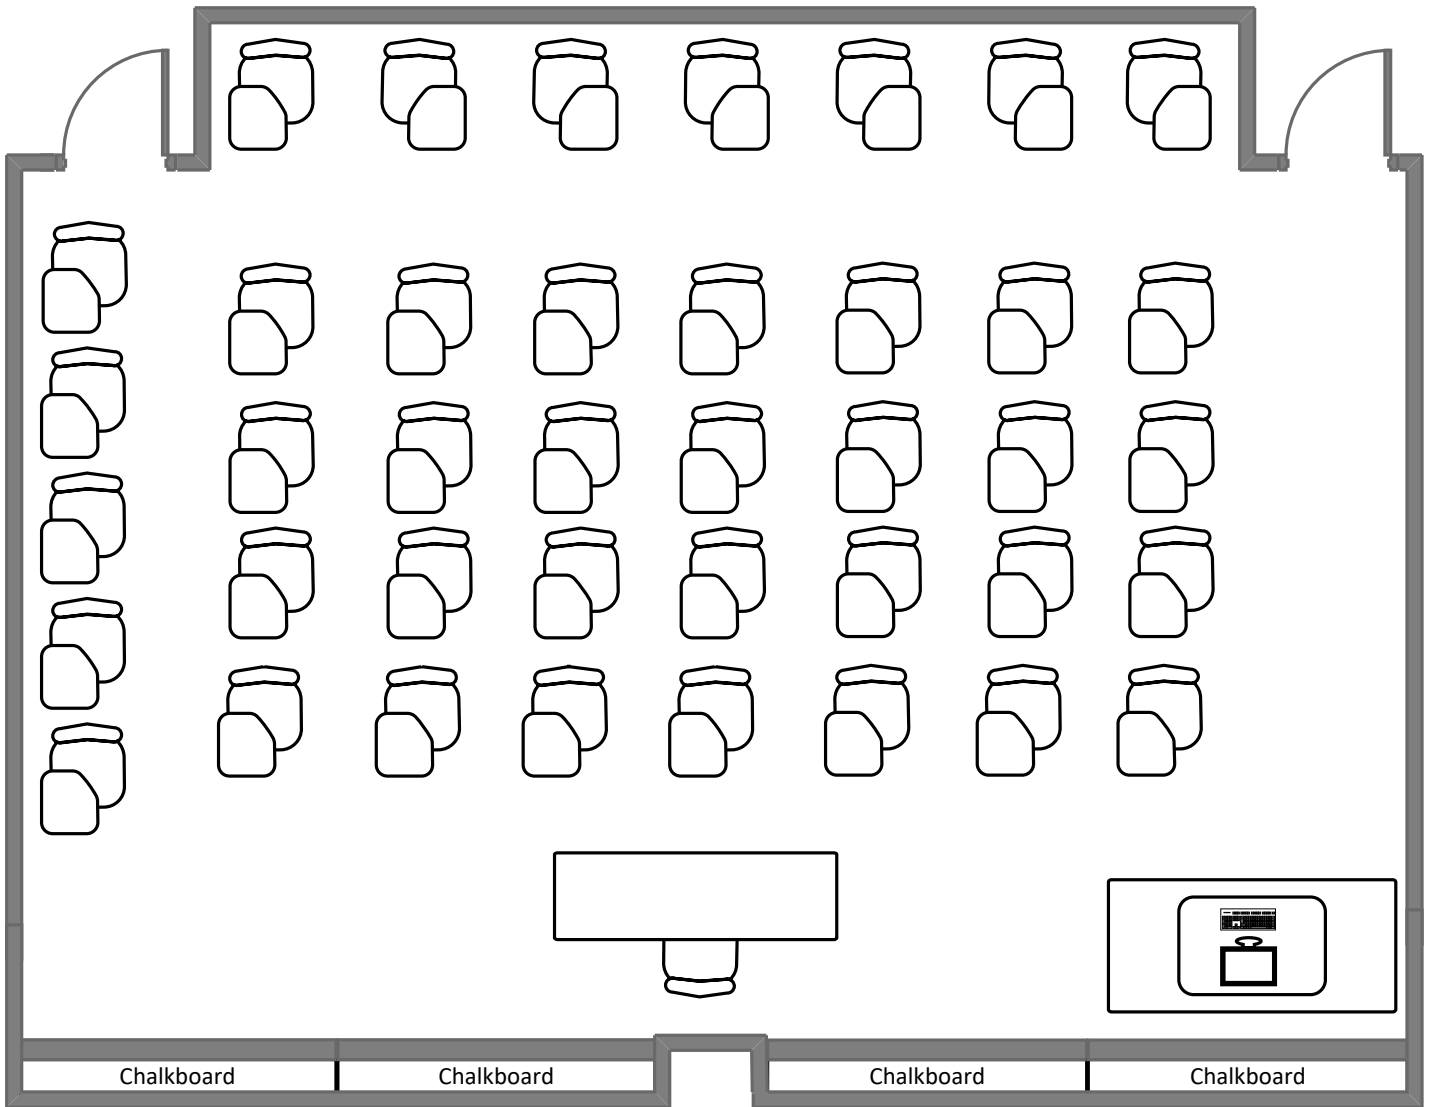

Total Student Seating: 41

Duncker Hall

1

Total Student Seating: 28

Duncker Hall

3

Total Student Seating: 35

McDonnell Hall

361

Total Student Seating: 38

Lopata House

22

Total Student Seating: 40

Lopata House

23

Total Student Seating: 30