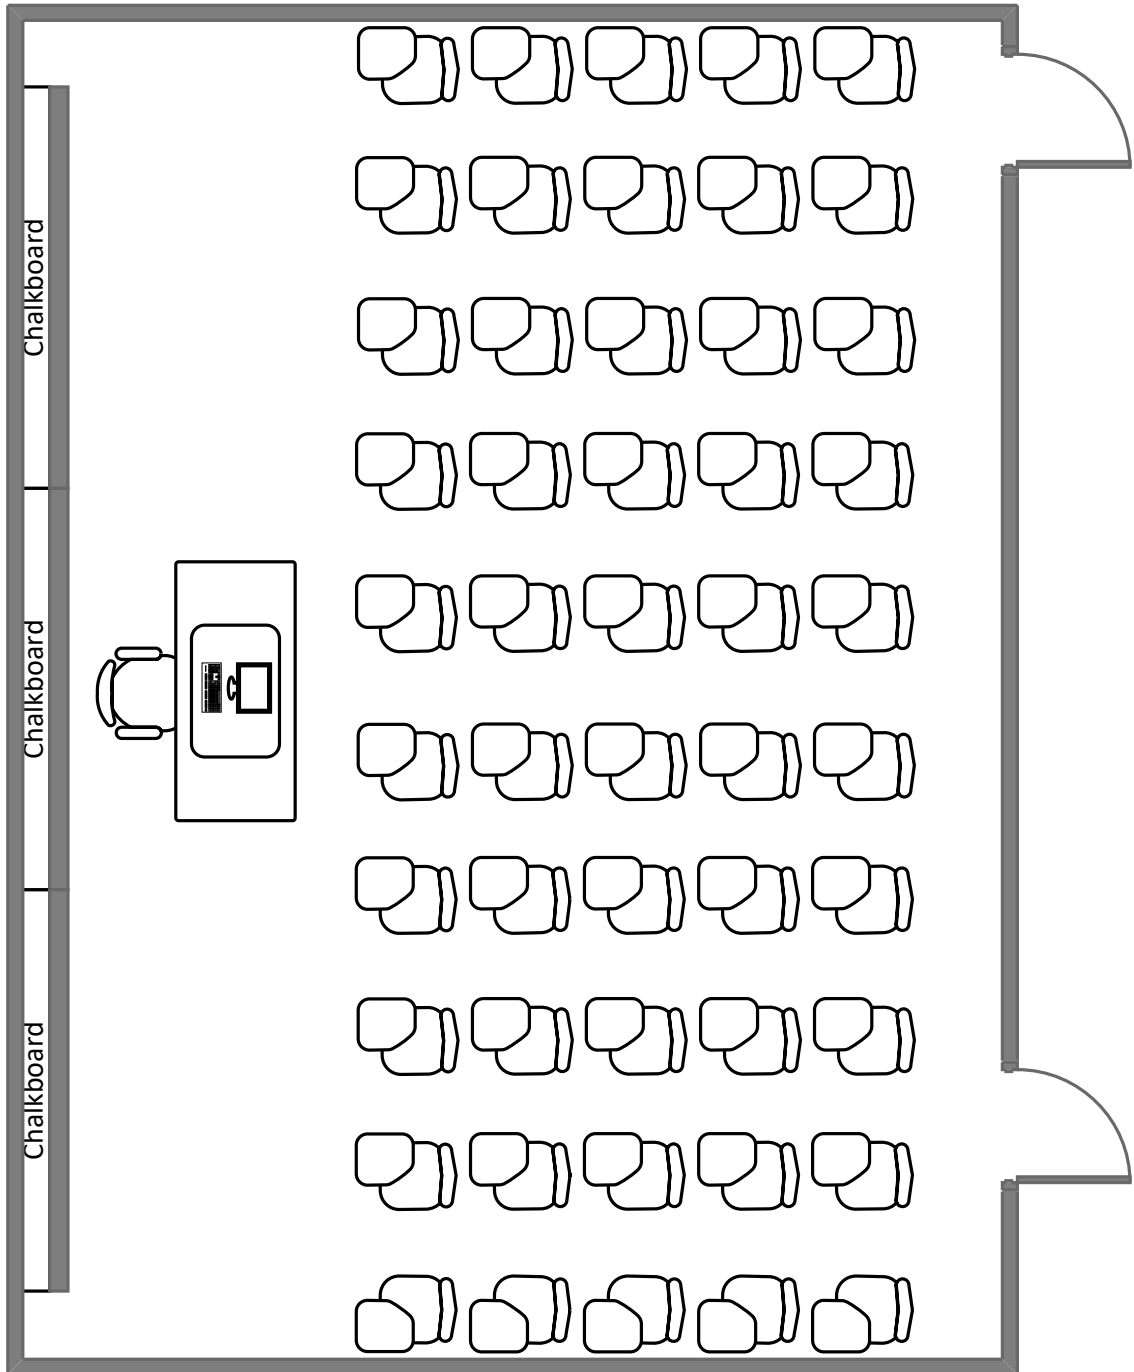

Duncker Hall 109

Total Student Seating: 15

Eads Hall

211

Total Student Seating: 26

Mallinckrodt Hall 305

Total Student Seating: 40

Mallinckrodt Hall 302

Total Student Seating: 50

Mallinckrodt Hall 303

Total Student Seating: 45

Eads Hall 212

Total Student Seating: 14

Eads Hall 215

Total Student Seating: 46

Eads Hall 216