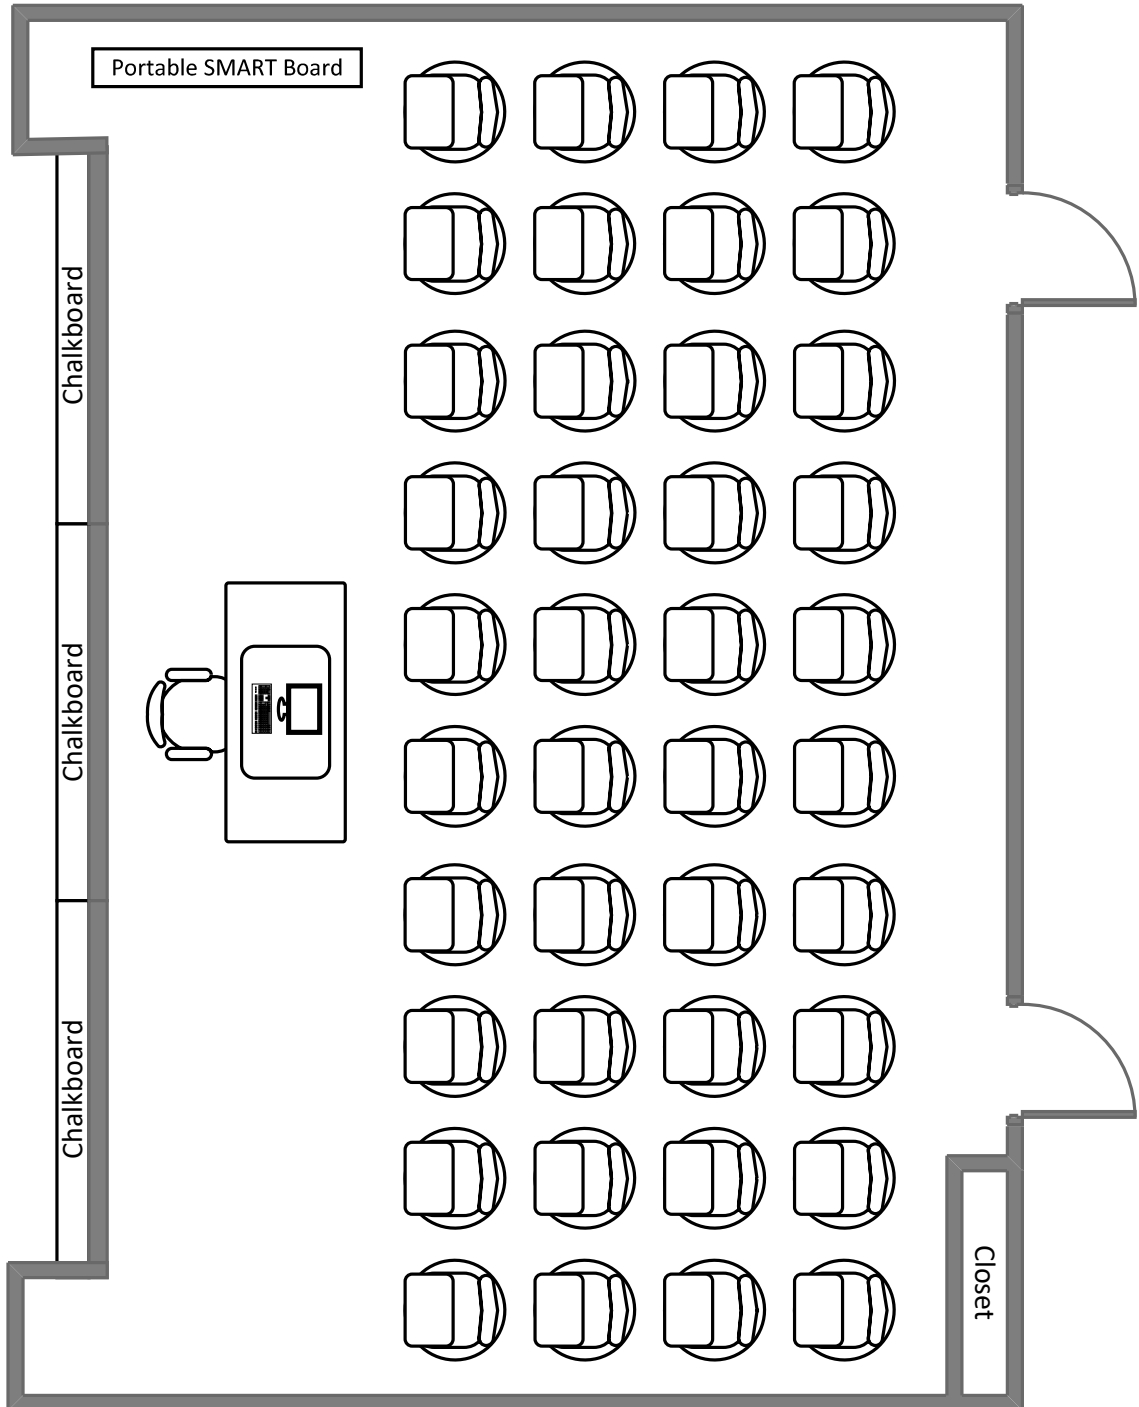

Cupples II Hall 200

Total Student Seating: 32

Life Sciences Building 118

Total Student Seating: 36

Cupples II Hall L001

Total Student Seating: 32

January Hall 20

Total Student Seating: 22

Duncker Hall 109

Total Student Seating: 15

Eads Hall

211

Total Student Seating: 26

Mallinckrodt Hall 305

Total Student Seating: 40

Mallinckrodt Hall 302

Total Student Seating: 50

Mallinckrodt Hall 303

Total Student Seating: 45

Eads Hall 212

Total Student Seating: 14

Eads Hall 215

Total Student Seating: 46

Eads Hall 216