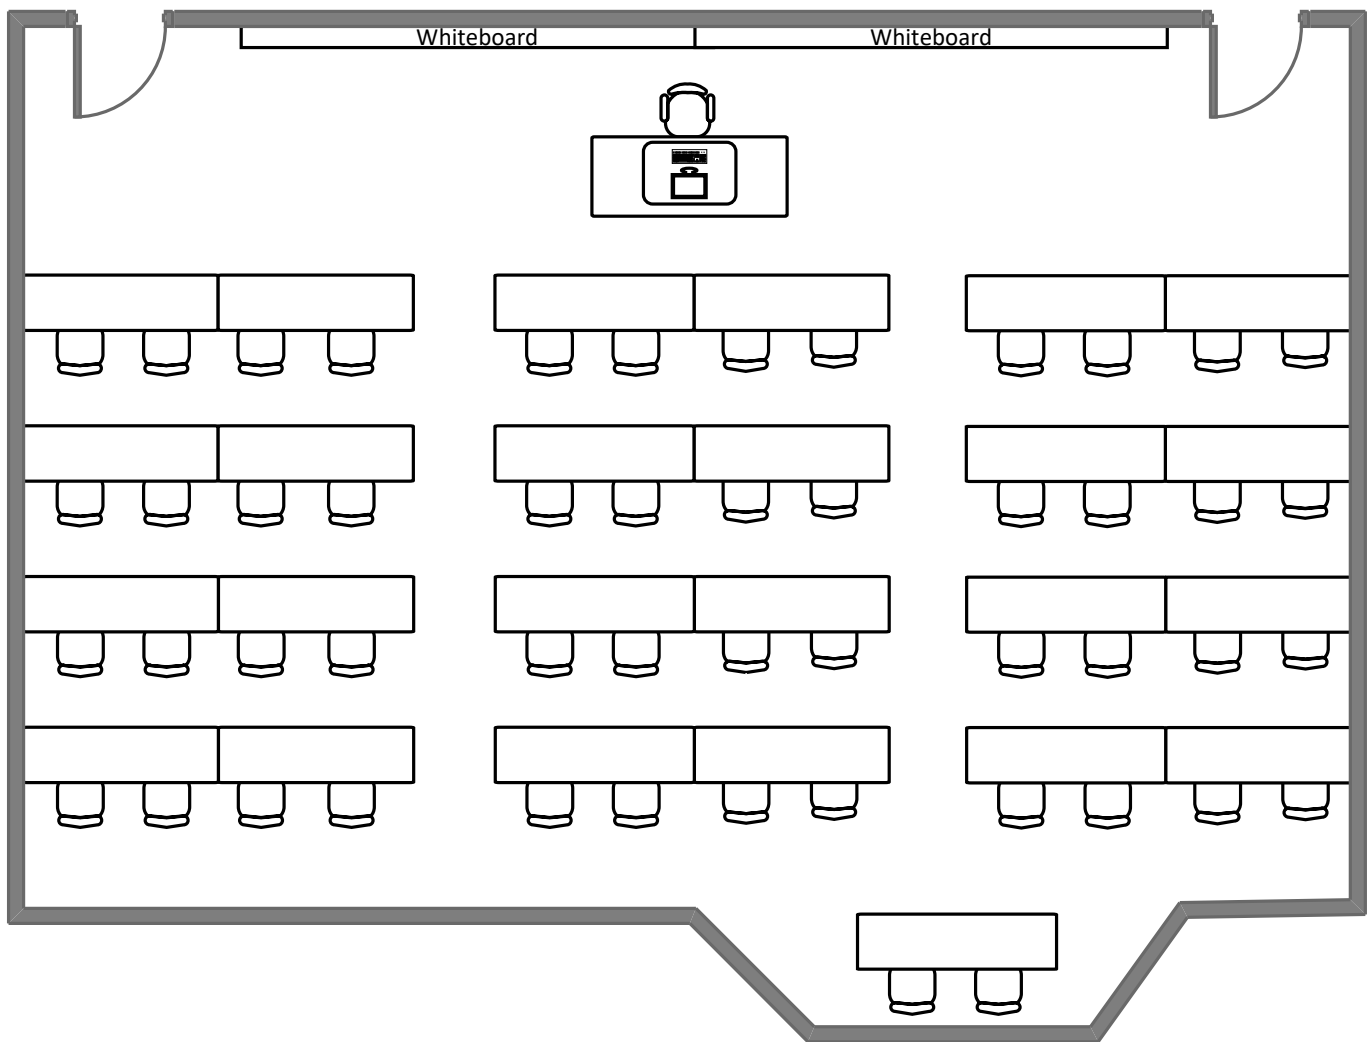

21

Total Student Seating: 28

Louderman Hall 461

Total Student Seating: 40

Object Database

Total Student Seating: 26

Chalkboard

Whiteboard

Portable Chalkboard

Interactive Board

Ridgley Hall 122

Total Student Seating: 24

Ridgley Hall

219

Total Student Seating: 34

Seigle Hall 104

Total Student Seating: 49

Seigle Hall 208

Total Student Seating: 50

Seigle Hall 210

Total Student Seating: 28

Seigle Hall L002

Total Student Seating: 63

Seigle Hall L003