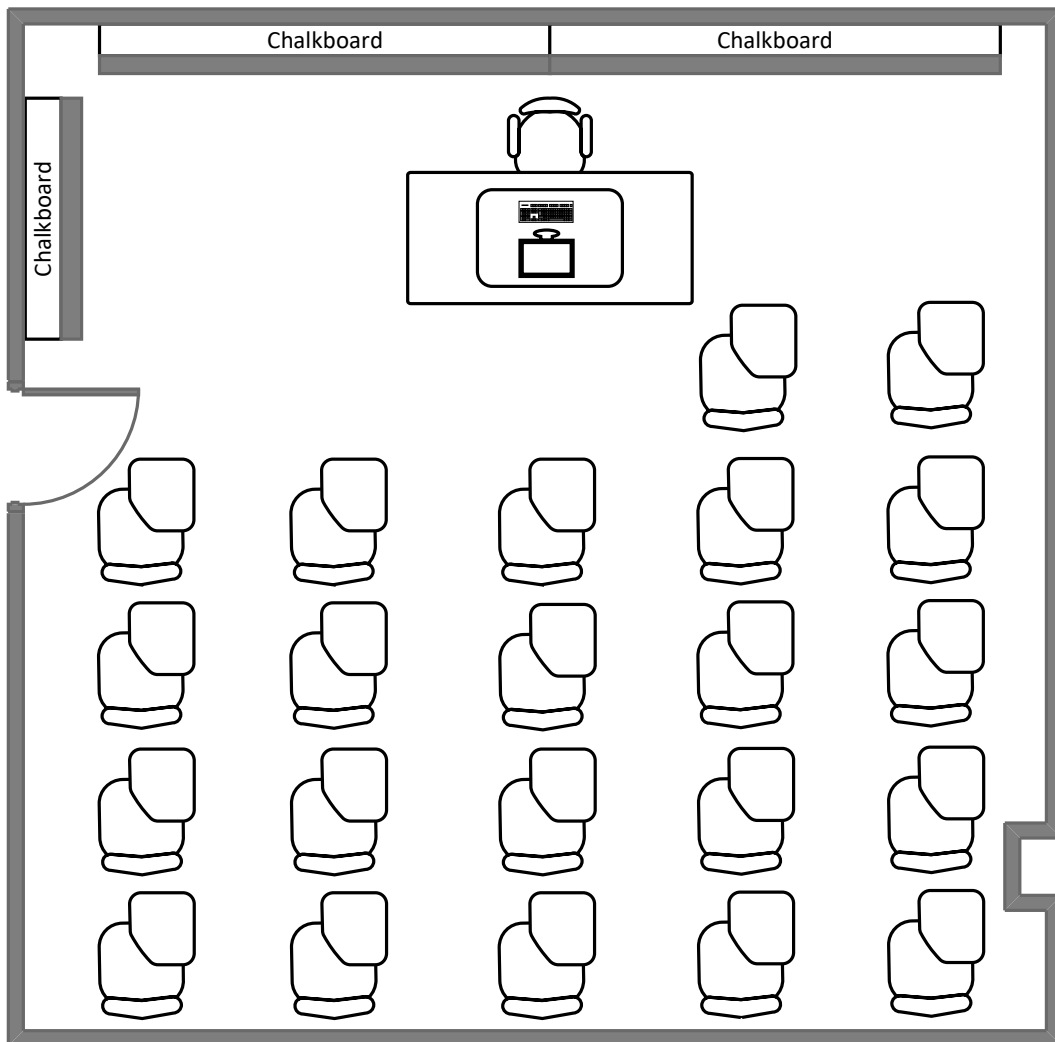

Cupples I Hall 111

Total Student Seating: 22