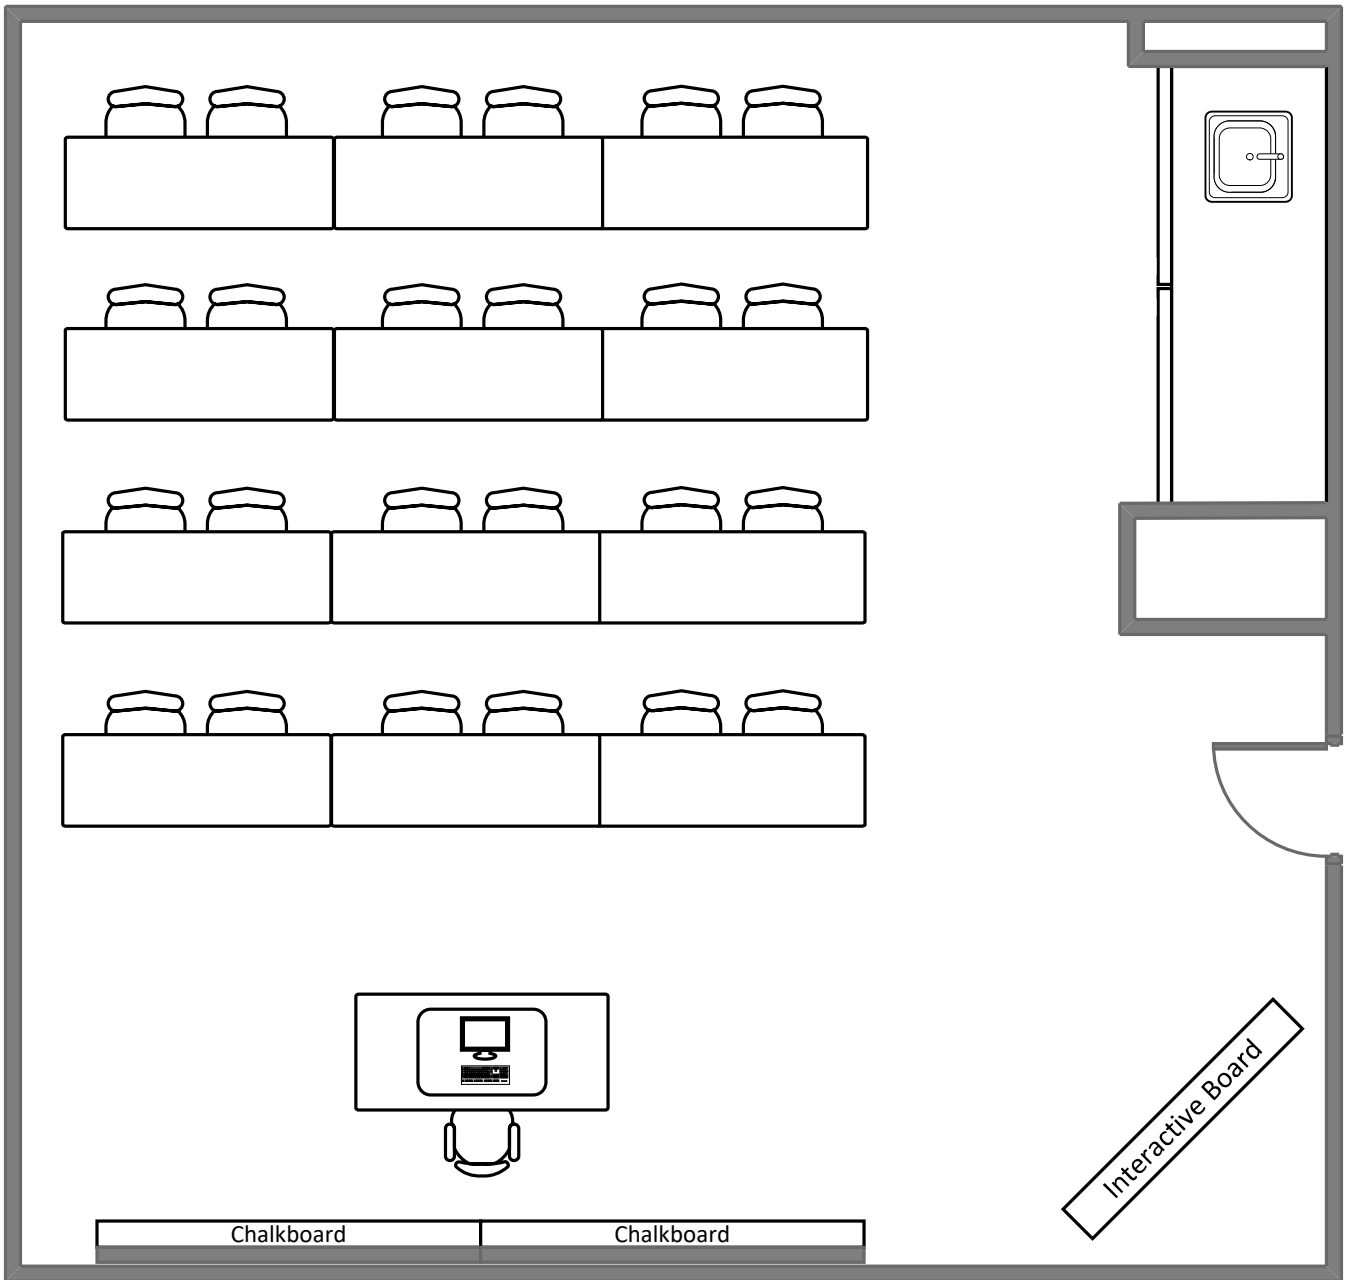

Rudolph Hall 102

Total Student Seating: 24