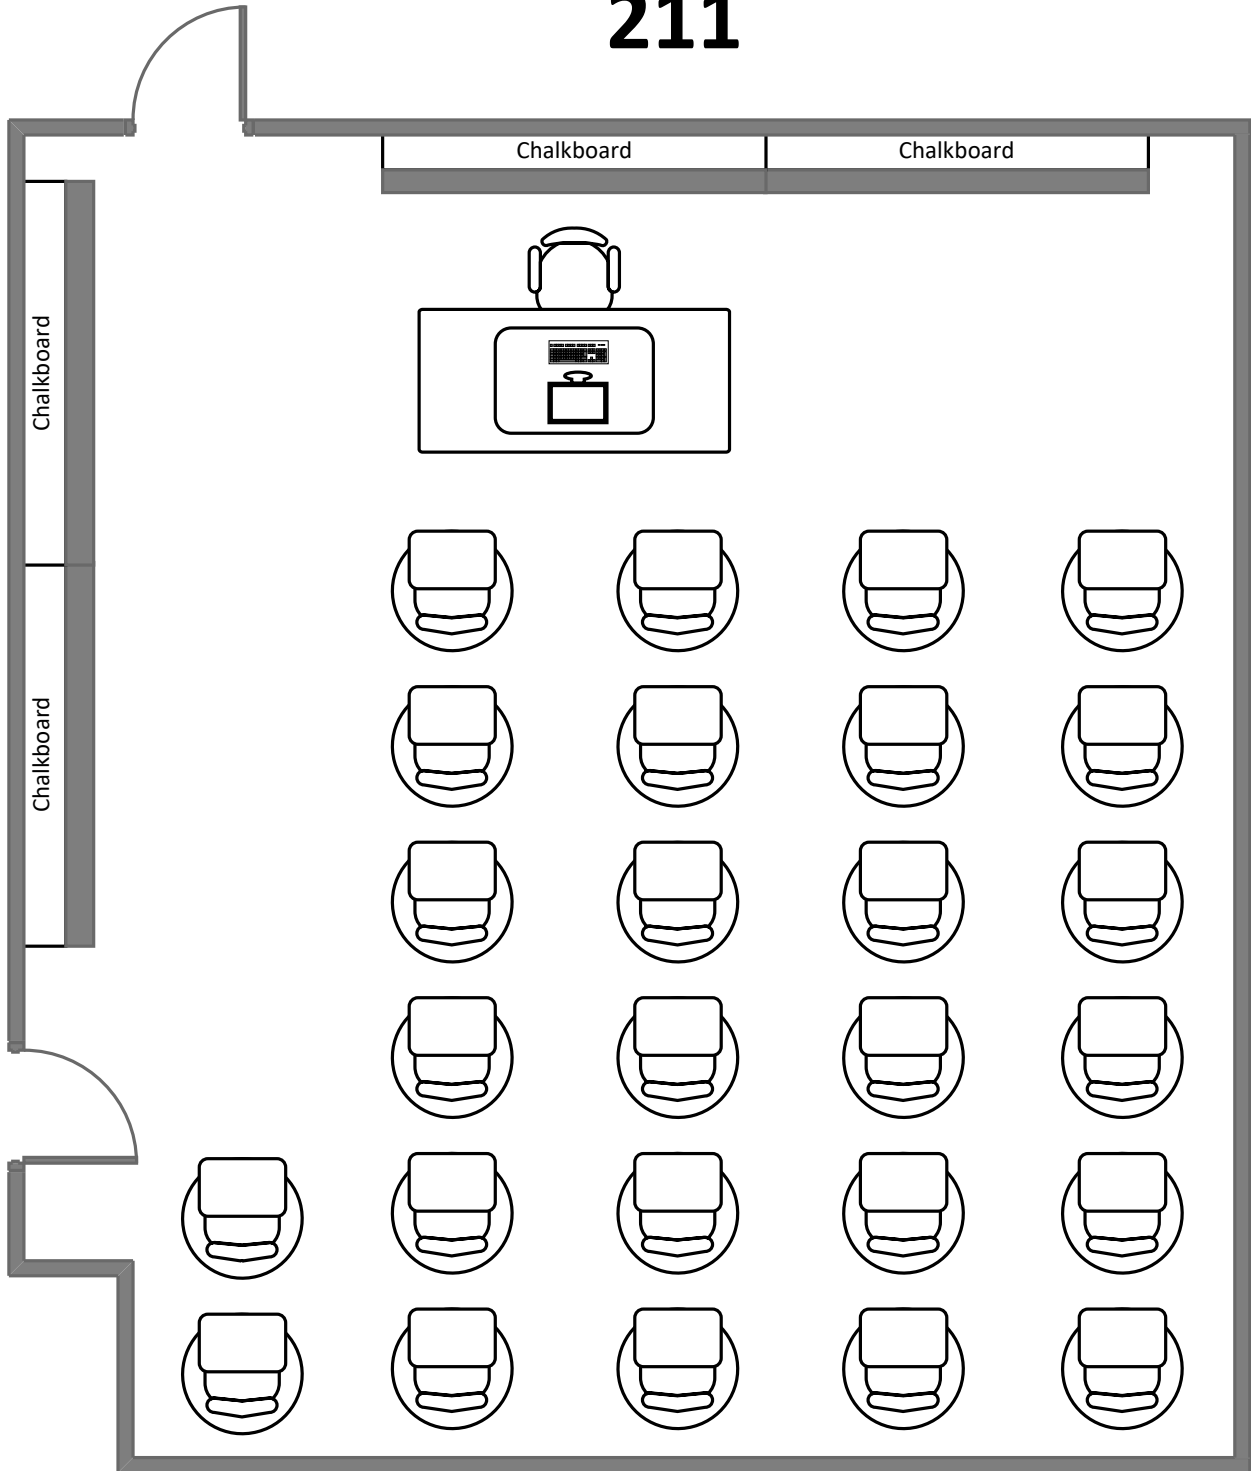

Cupples II Hall 200

Total Student Seating: 32

Life Sciences Building 118

Total Student Seating: 36

Cupples II Hall L001

Total Student Seating: 32

January Hall 20

Total Student Seating: 22

Duncker Hall 109

Total Student Seating: 15

Eads Hall

211

Total Student Seating: 26

Mallinckrodt Hall 305

Total Student Seating: 40

Mallinckrodt Hall 302