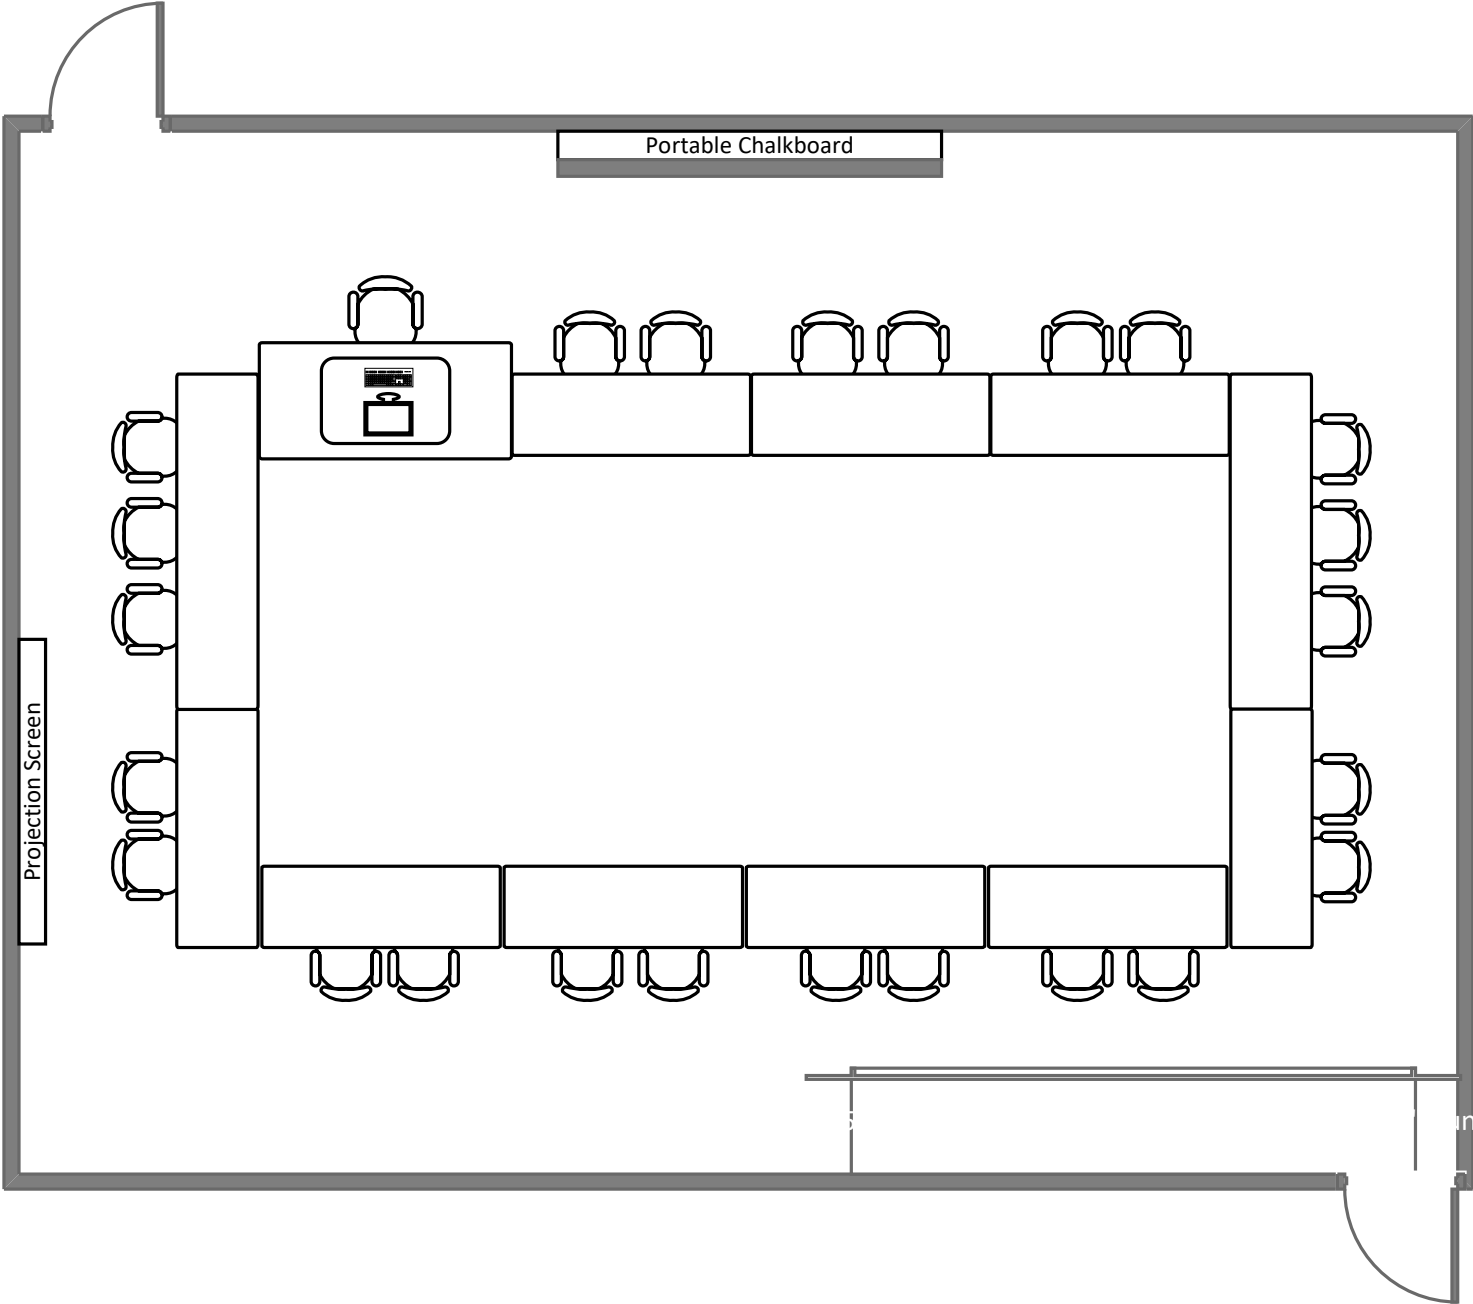

Total Student Seating: 49

Seigle Hall 208

Total Student Seating: 50

Seigle Hall 210

Total Student Seating: 28

Seigle Hall L002

Total Student Seating: 63

Seigle Hall L003

Total Student Seating: 49

Seigle Hall L004

Total Student Seating: 40

Sever Hall 102

Total Student Seating: 47

Sever Hall 300

Total Student Seating: 24

Simon Hall

1

Total Student Seating: 355

Simon Hall

17

Total Student Seating: 54

Simon Hall

18

Total Student Seating: 54

Simon Hall 20

Total Student Seating: 29

Simon Hall 21

Total Student Seating: 18

Simon Hall 22

Total Student Seating: 29

Simon Hall

23