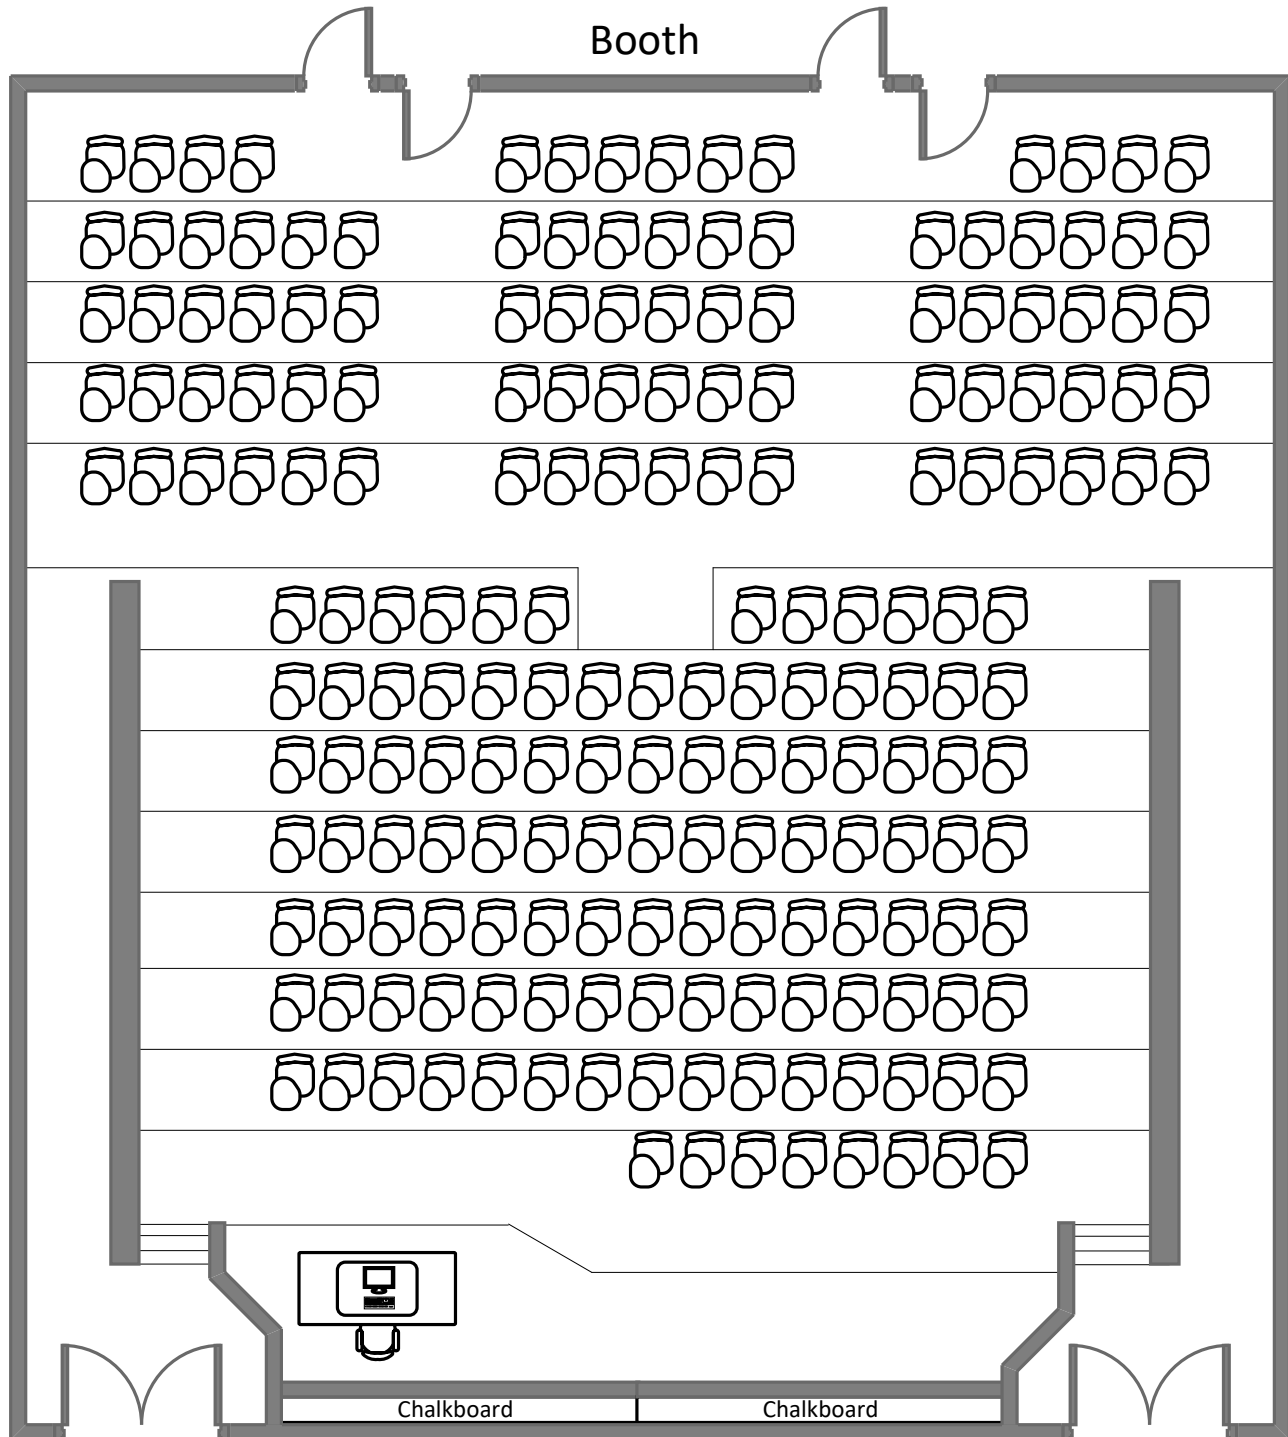

Seigle Hall L006

Total Student Seating: 113

Busch Hall 100

Total Student Seating: 118

Brown Hall 100

Total Student Seating: 346

Brown Hall

118

Total Student Seating: 176

Crow Hall 201

Total Student Seating: 192

Rebstock Hall 215

Total Student Seating: 195

McMillan Hall G052

Total Student Seating: 174

Crow Hall 204