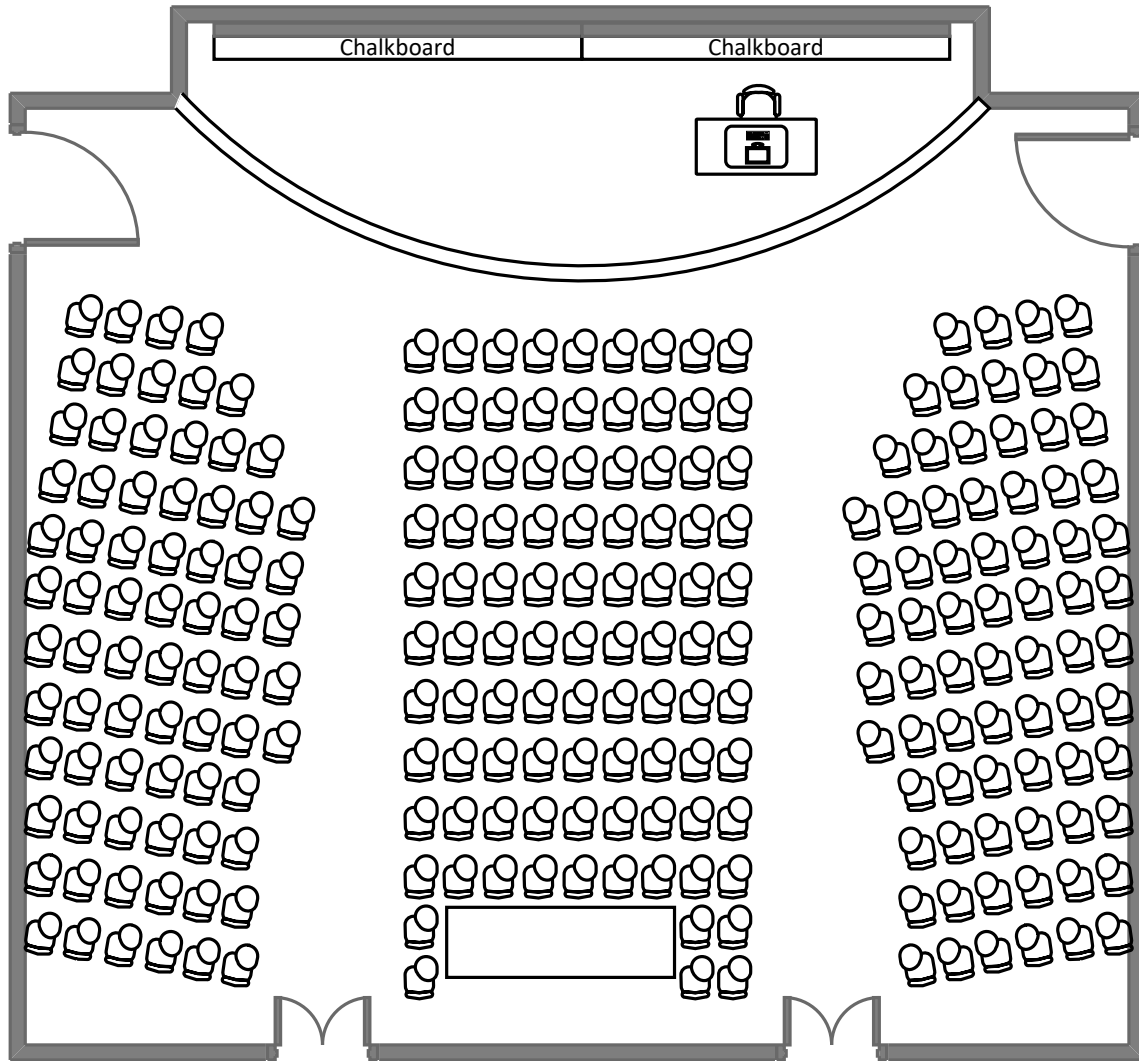

Seigle Hall L006

Total Student Seating: 113

Busch Hall 100

Total Student Seating: 118

Brown Hall 100

Total Student Seating: 346

Brown Hall

118

Total Student Seating: 176

Crow Hall 201

Total Student Seating: 192

Rebstock Hall 215

Total Student Seating: 195

McMillan Hall G052

Total Student Seating: 174

Crow Hall 204