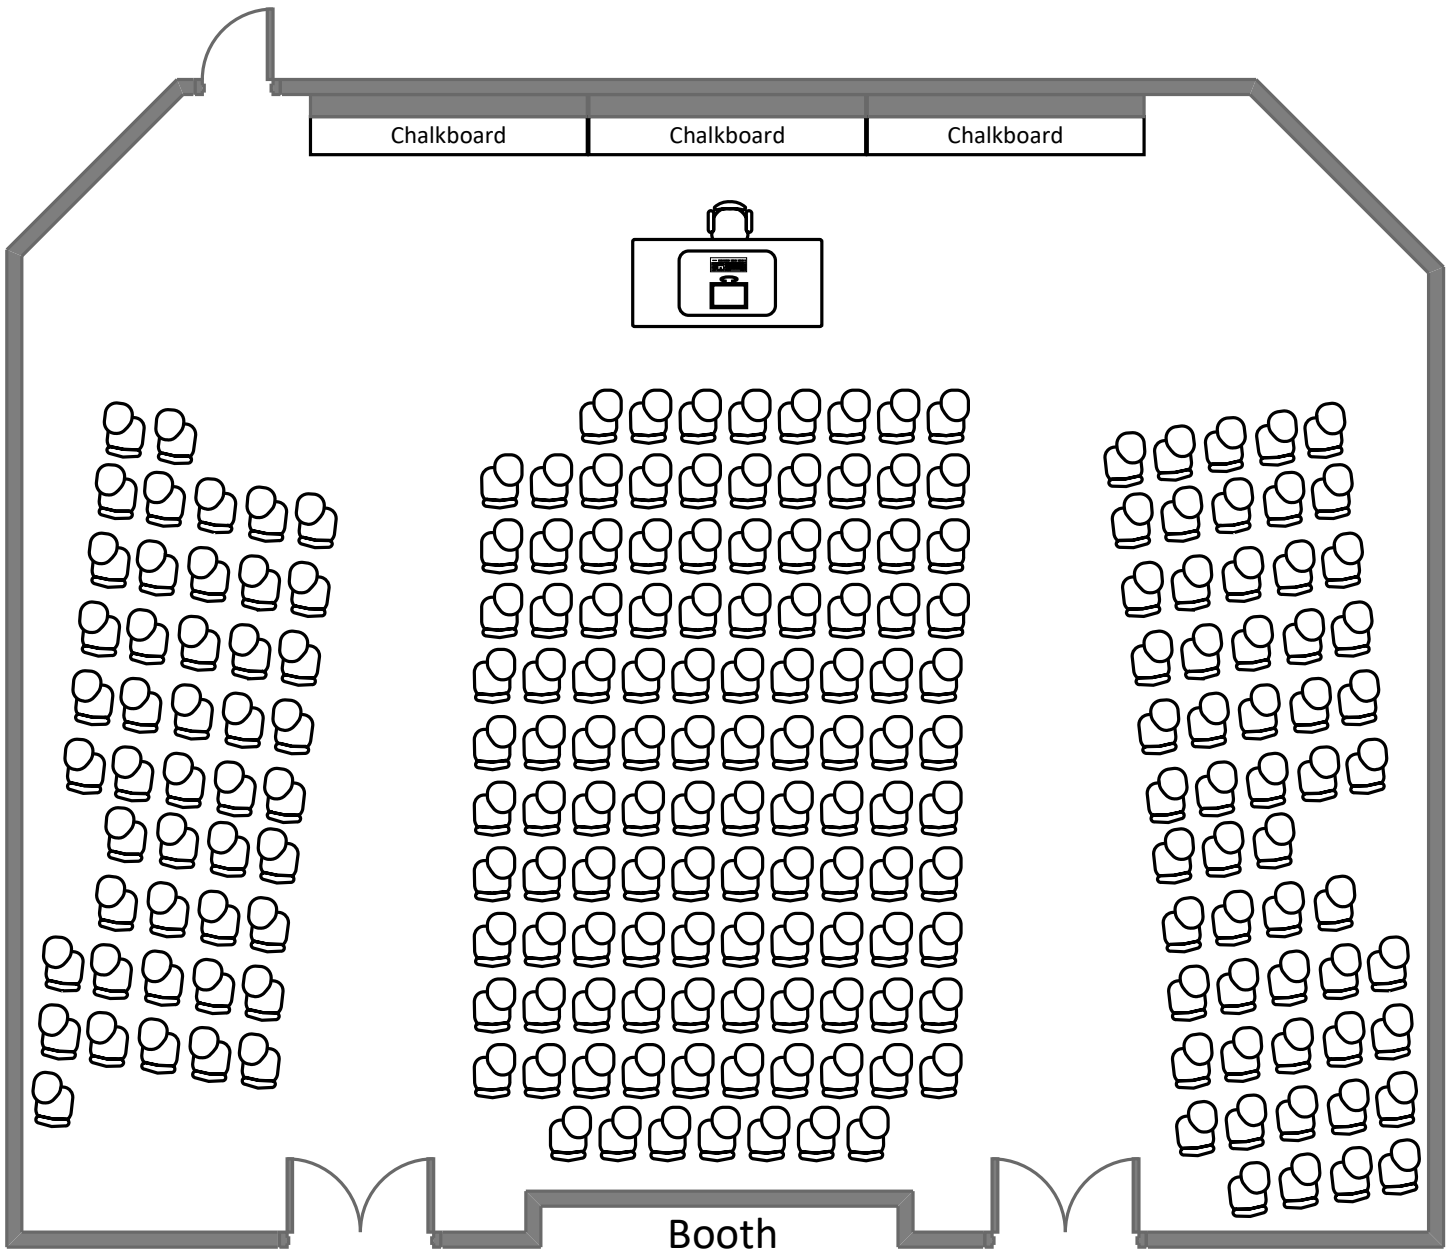

Total Student Seating: 87

Crow Hall 205

Total Student Seating: 30

Crow Hall 206

Total Student Seating: 56

Cupples II Hall L009

Total Student Seating: 44

Duncker Hall 101

Total Student Seating: 64

Eads Hall 102

Total Student Seating: 39

Hillman Hall

70

Total Student Seating: 207

Lopata Hall 201

Total Student Seating: 30

Lopata Hall 202

Total Student Seating: 30

Lopata Hall 229

Total Student Seating: 32

Lopata Hall 302

Total Student Seating: 30

Lopata House

10