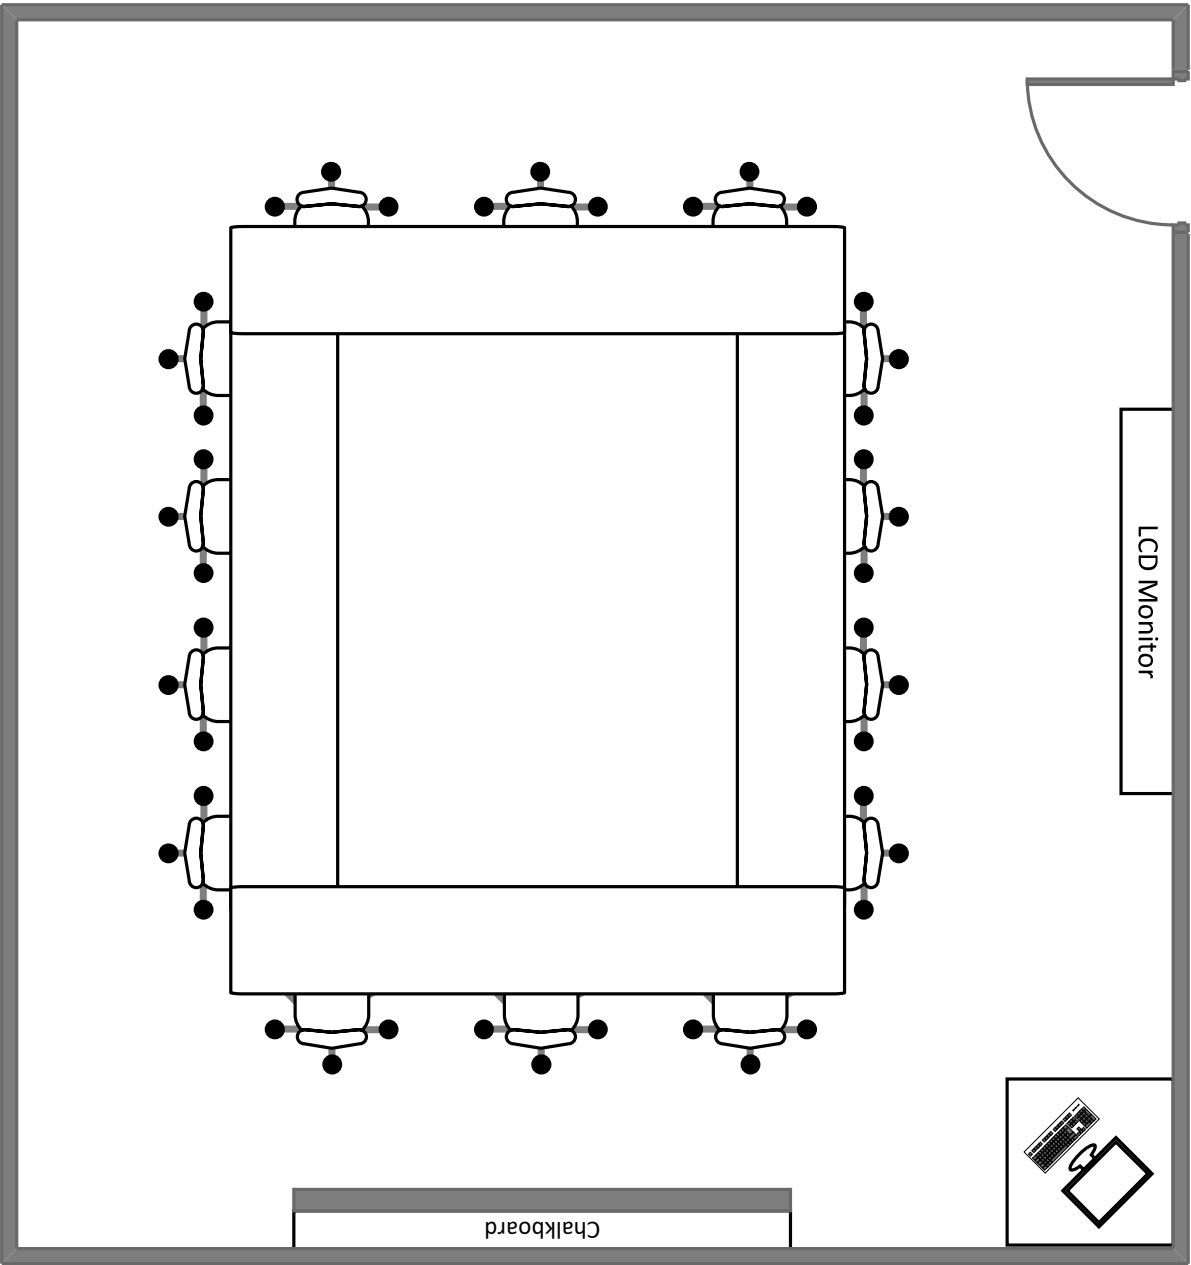

Duncker Hall 109

Total Student Seating: 15