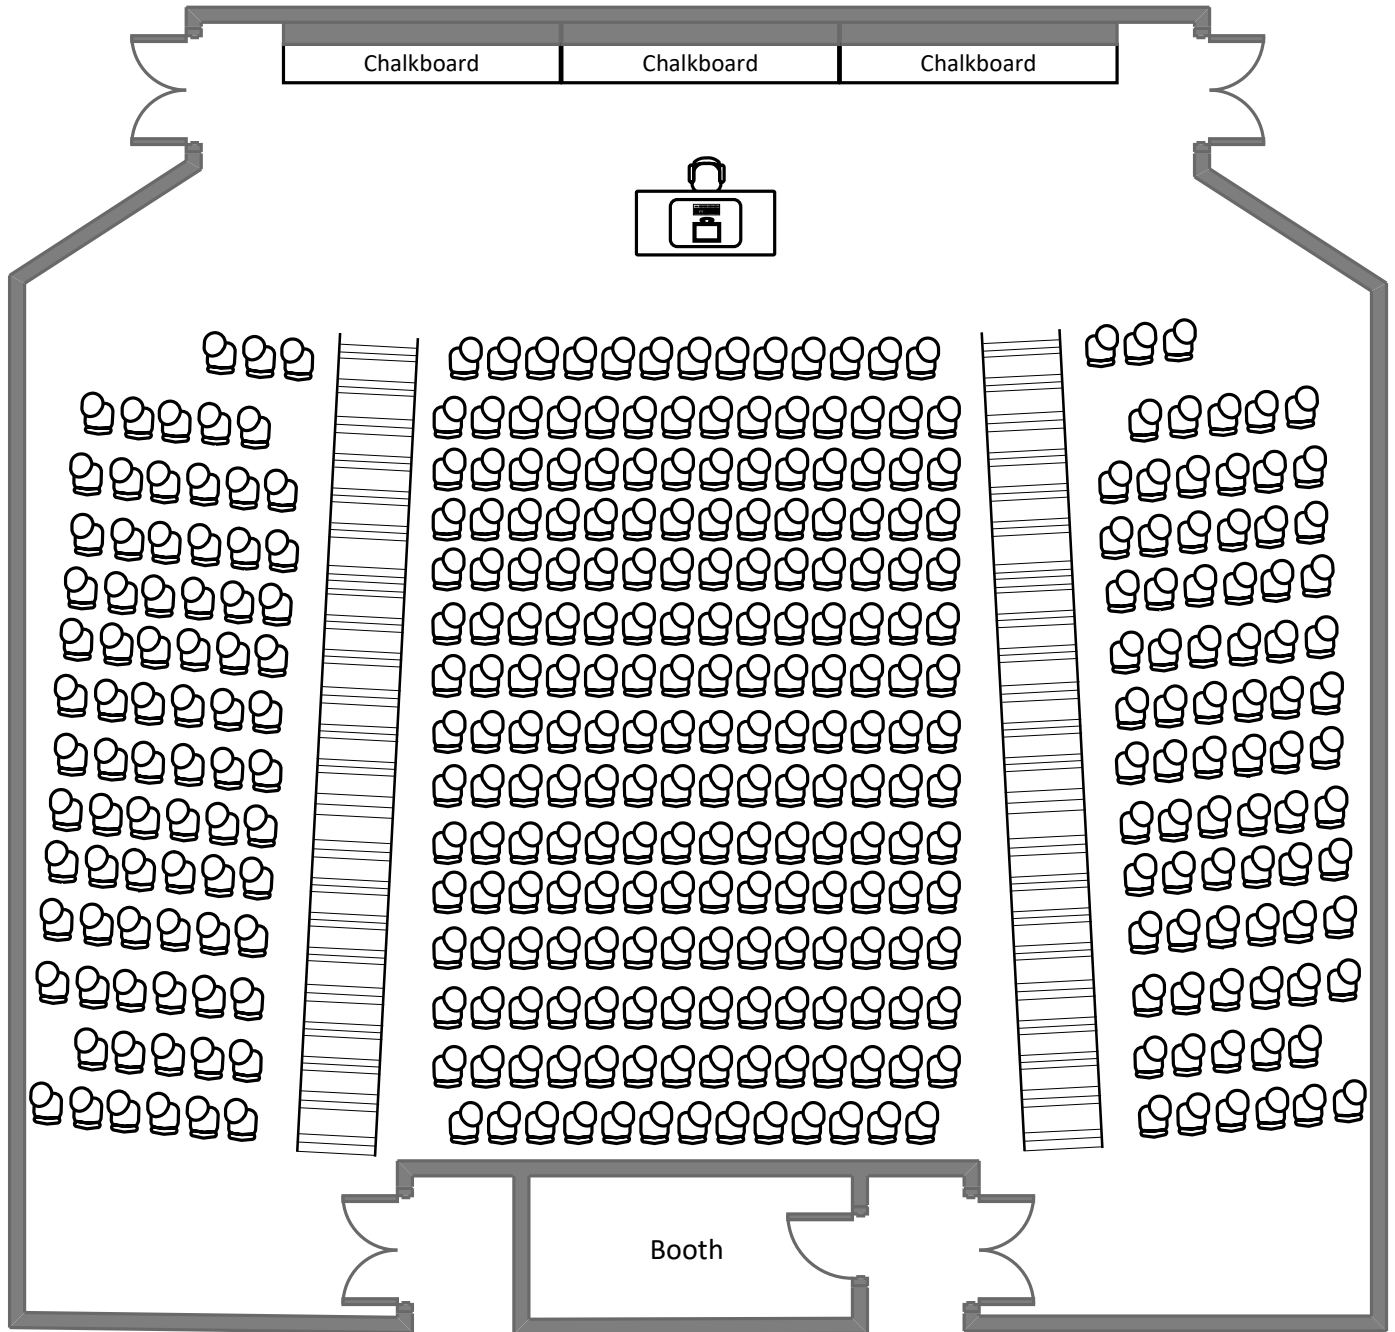

Simon Hall 20

Total Student Seating: 29

Simon Hall 21

Total Student Seating: 18

Simon Hall 22

Total Student Seating: 29

Simon Hall

23

216

Total Student Seating: 46

Whitaker Hall

218

Total Student Seating: 77

Wilson Hall 214

Total Student Seating: 175

Wrighton Hall

250

Total Student Seating: 79

Wrighton Hall

300

Total Student Seating: 358

Wrighton Hall 201

Total Student Seating: 48

Wrighton Hall 301