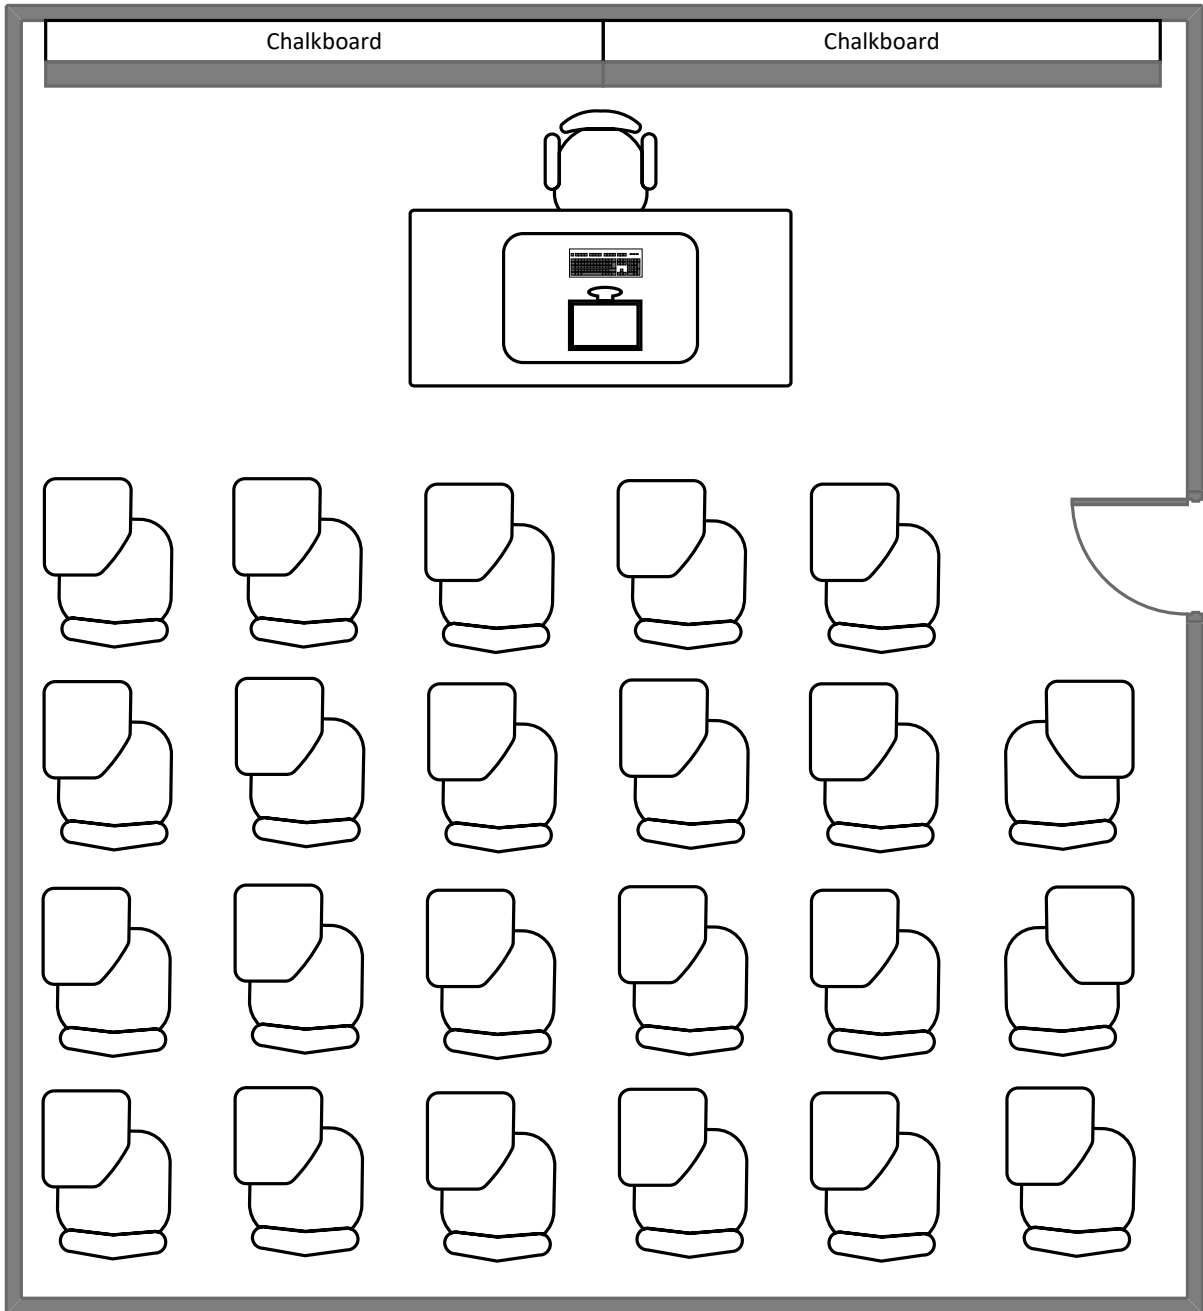

Eads Hall 207

Total Student Seating: 25

Cupples I Hall 207

Total Student Seating: 40

Eads Hall 208

Total Student Seating: 12

Cupples I Hall 216

Total Student Seating: 23