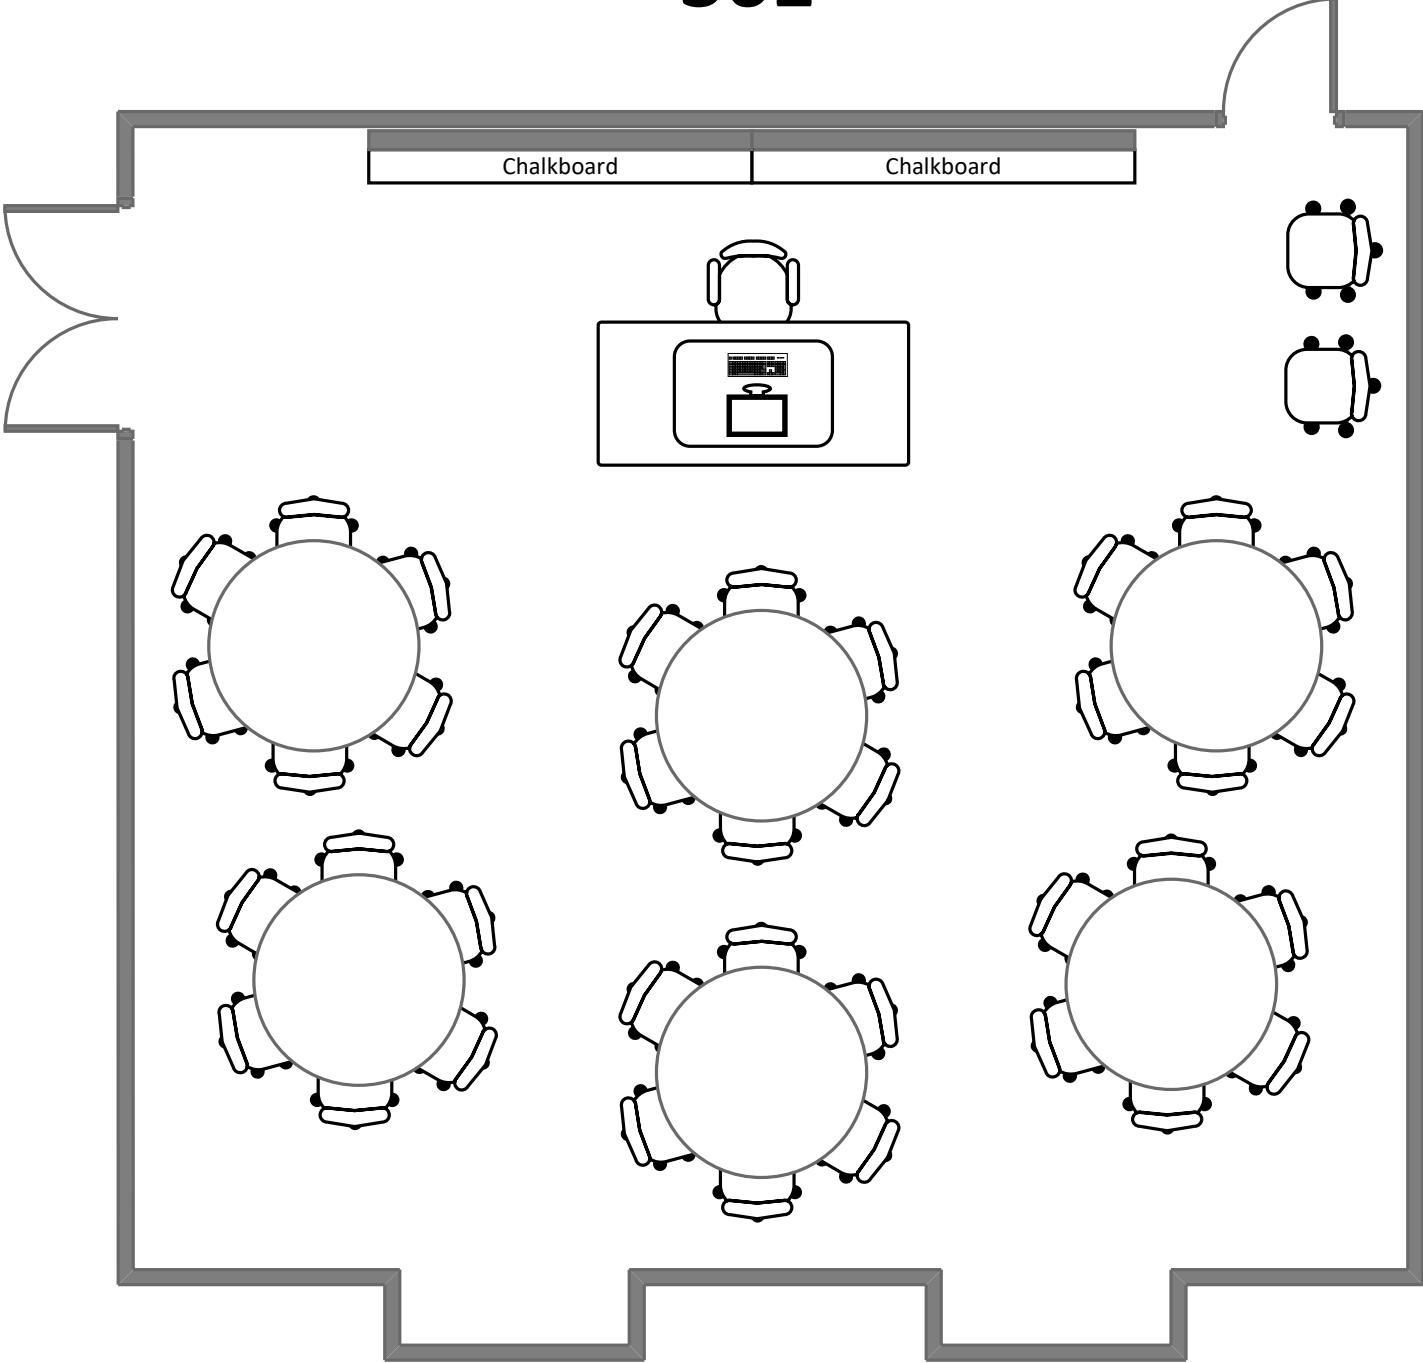

361

Total Student Seating: 38

Lopata House

22

Total Student Seating: 40

Lopata House

23

Total Student Seating: 30