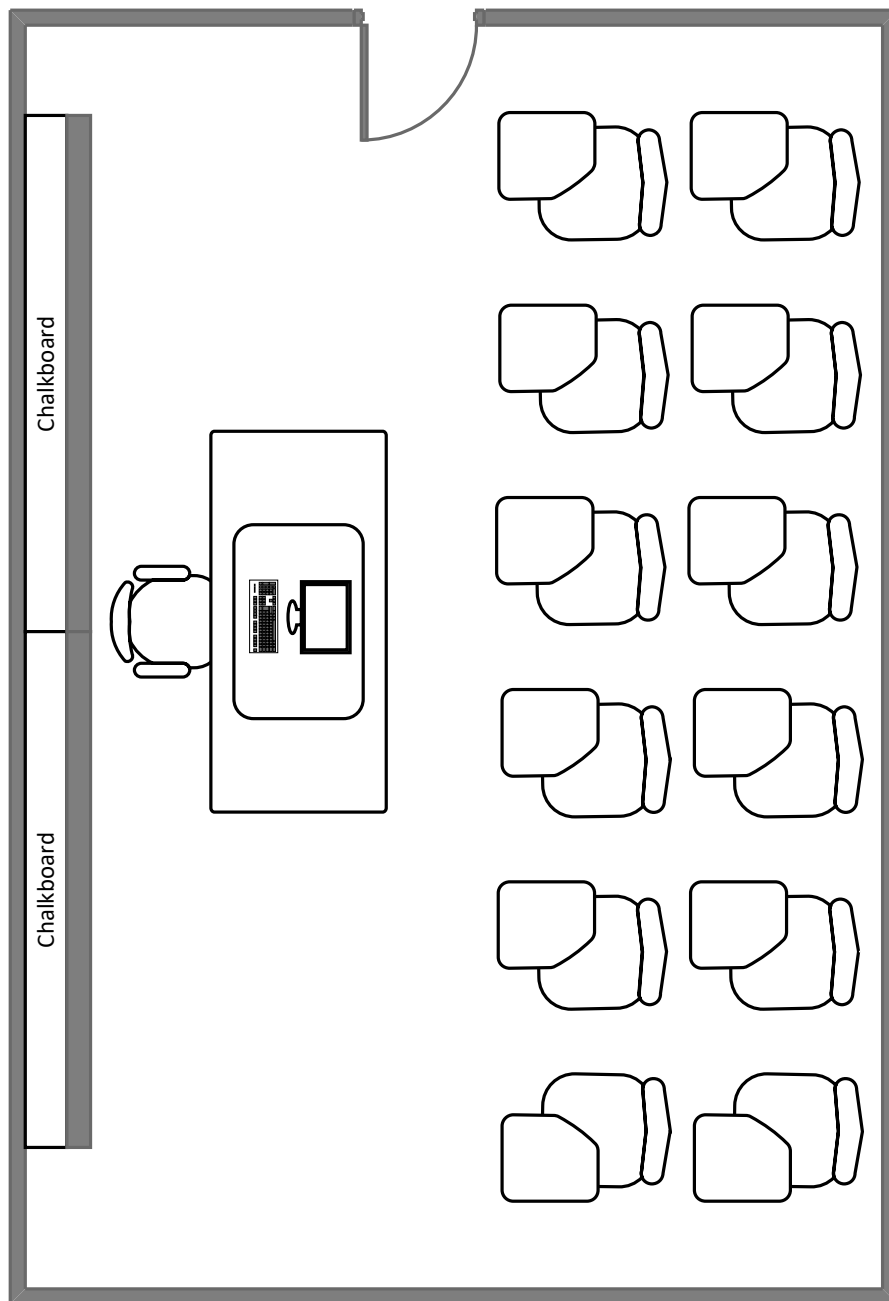

Eads Hall 207

Total Student Seating: 25

Cupples I Hall 207

Total Student Seating: 40

Eads Hall 208

Total Student Seating: 12

Cupples I Hall 216

Total Student Seating: 23