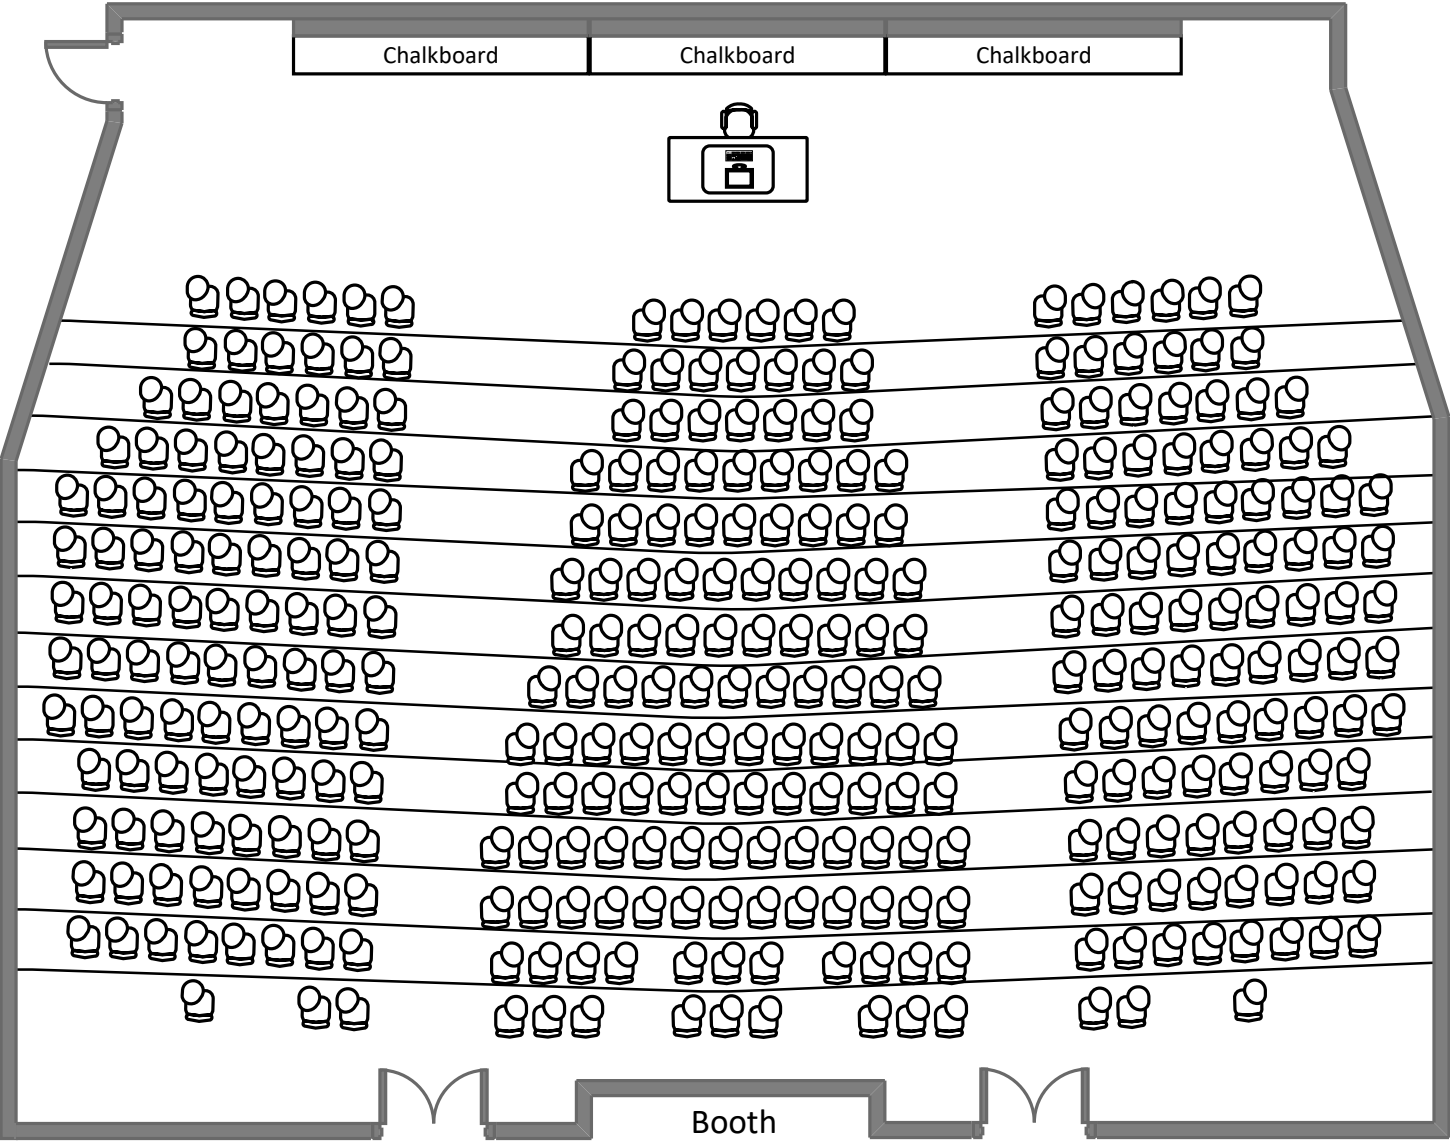

Total Student Seating: 49

Seigle Hall 208

Total Student Seating: 50

Seigle Hall 210

Total Student Seating: 28

Seigle Hall L002

Total Student Seating: 63

Seigle Hall L003

Total Student Seating: 49

Seigle Hall L004

Total Student Seating: 40

Sever Hall 102

Total Student Seating: 47

Sever Hall 300

Total Student Seating: 24

Simon Hall

1

Total Student Seating: 355

Simon Hall

17

Total Student Seating: 54

Simon Hall

18

Total Student Seating: 54

Simon Hall 20

Total Student Seating: 29

Simon Hall 21

Total Student Seating: 18

Simon Hall 22

Total Student Seating: 29

Simon Hall

23