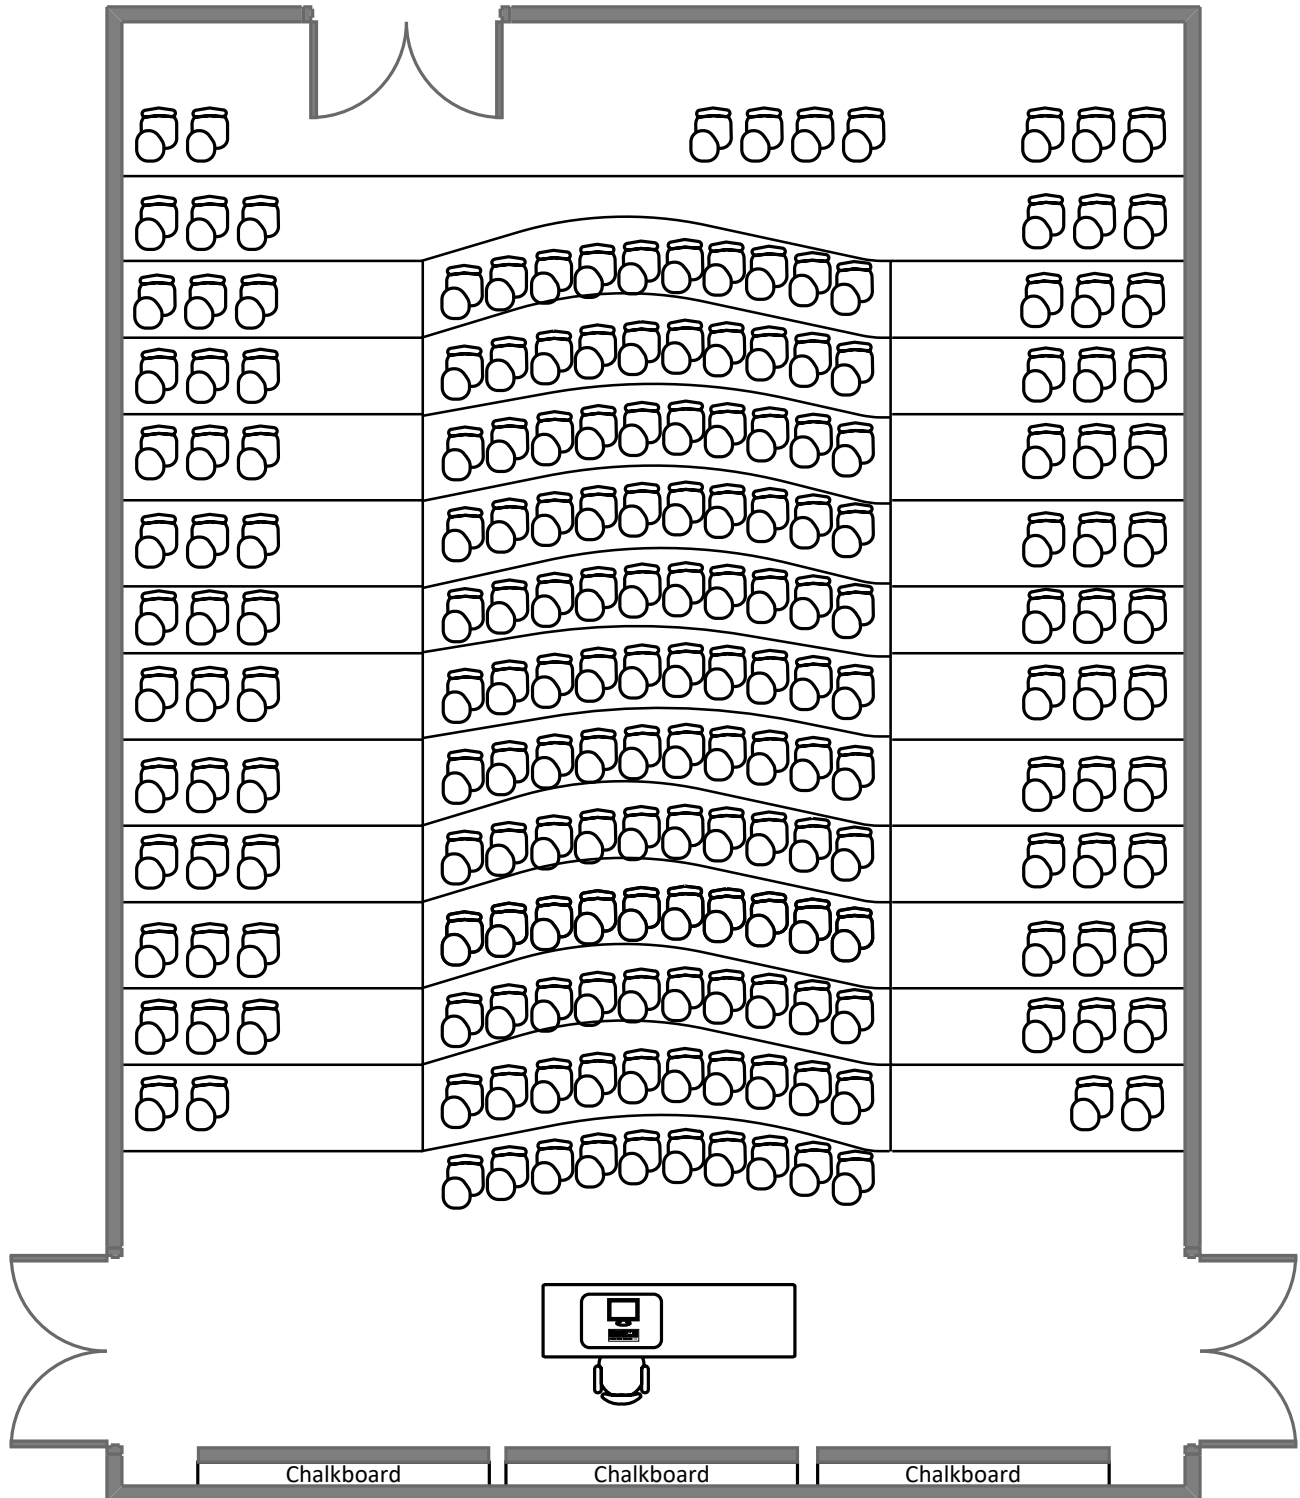

Louderman Hall

458

Total Student Seating: 200