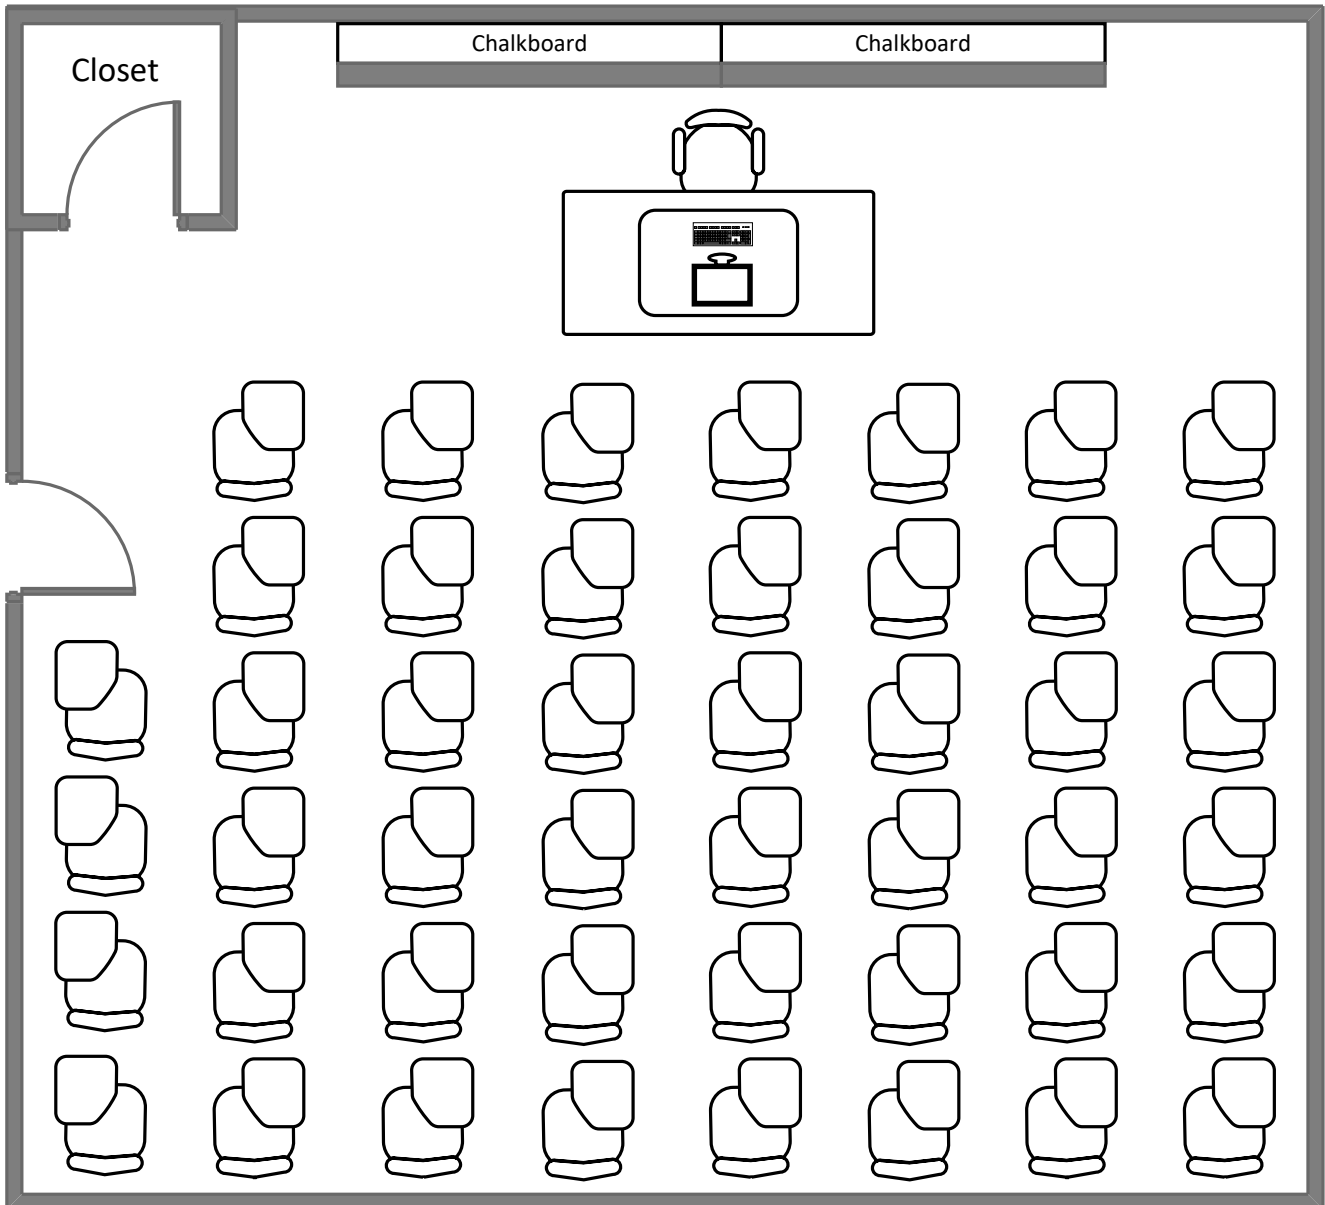

Total Student Seating: 50

Mallinckrodt Hall 303

Total Student Seating: 45

Eads Hall 212

Total Student Seating: 14

Eads Hall 215

Total Student Seating: 46

Eads Hall 216