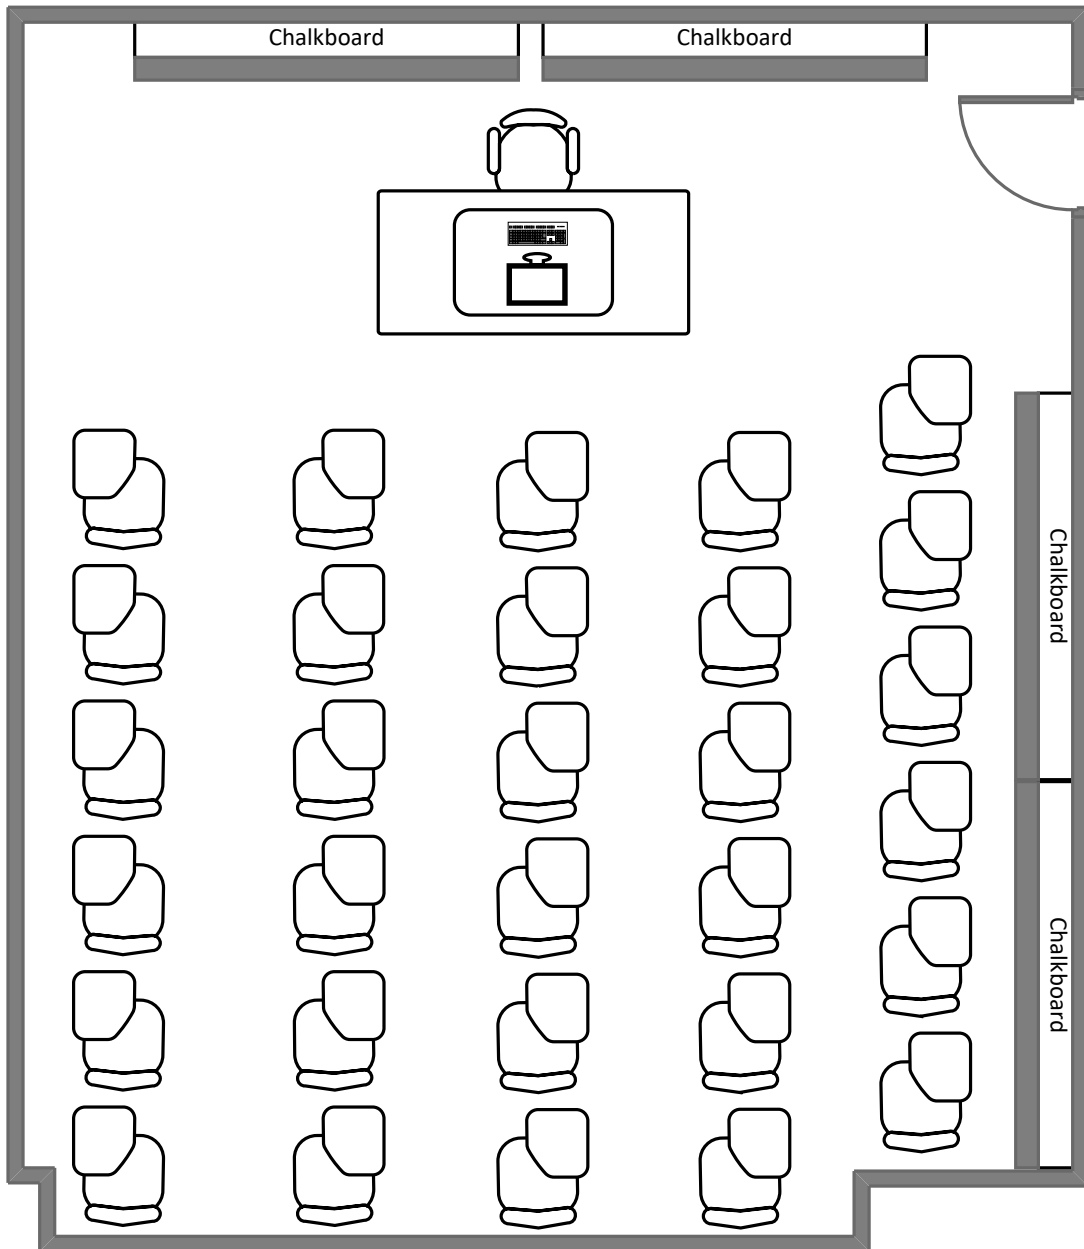

Crow Hall 205

Total Student Seating: 30