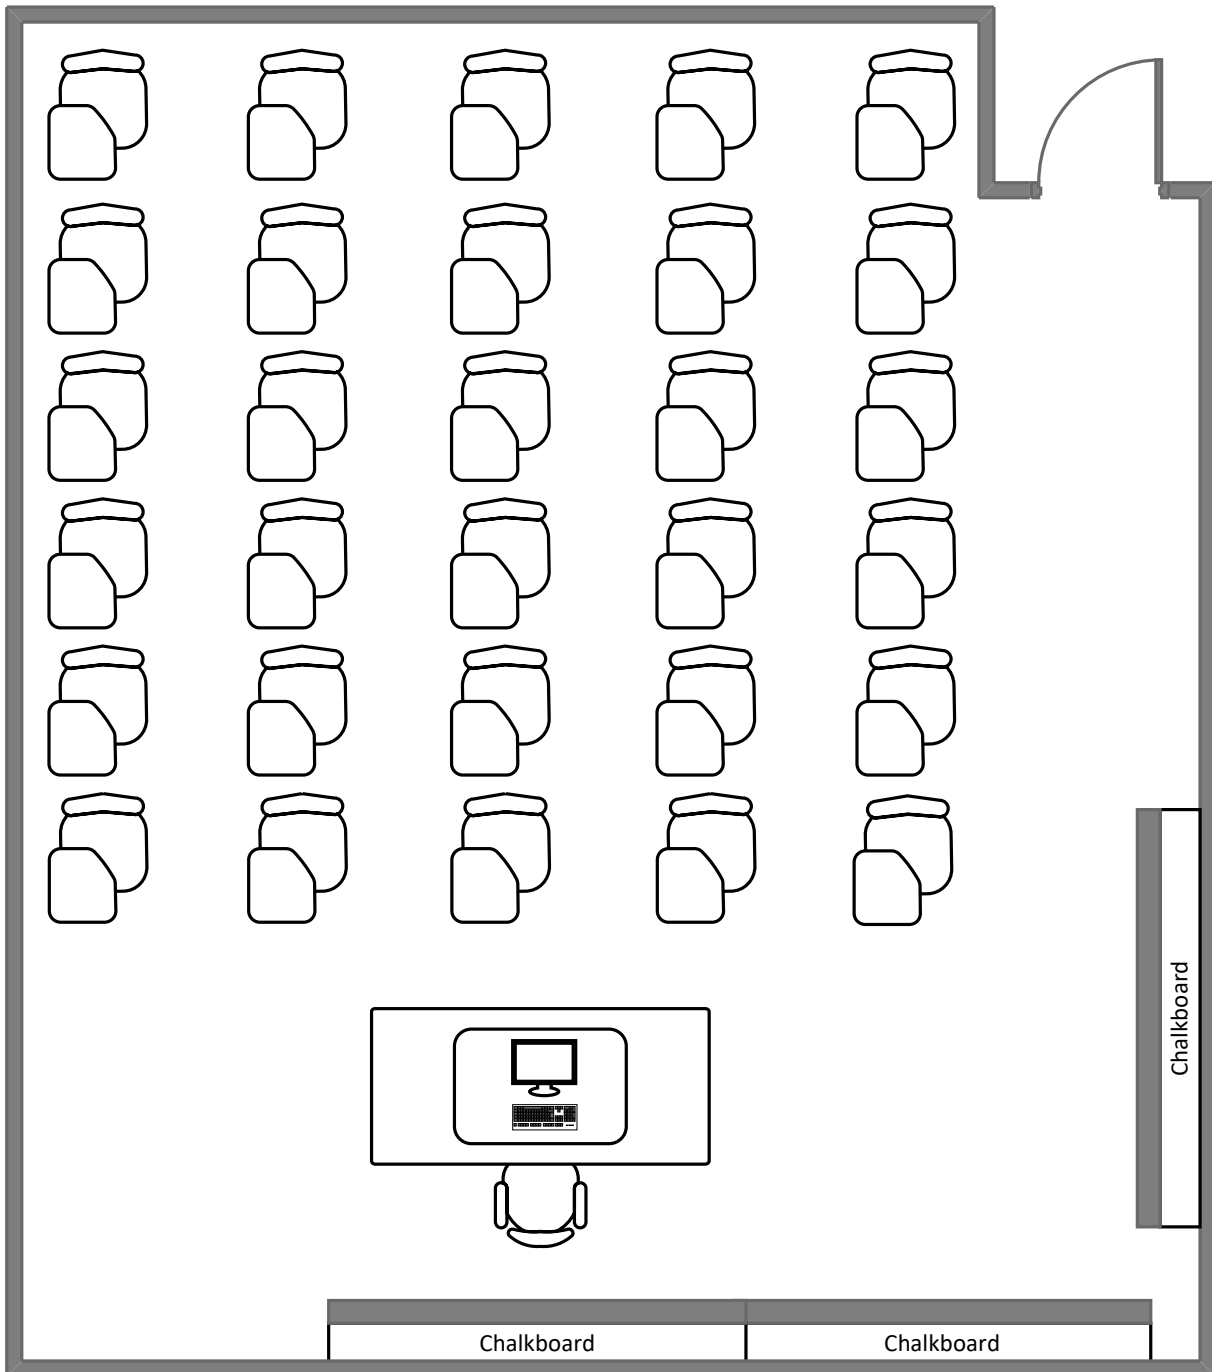

Eads Hall 103

Total Student Seating: 39

Cupples II Hall 230

Total Student Seating: 50

Cupples II Hall 203

Total Student Seating: 35

Cupples II Hall L015

Total Student Seating: 55

Eads Hall 112

Total Student Seating: 28

January Hall 10

Total Student Seating: 30

January Hall 10A

Total Student Seating: 35

Eads Hall 115

Total Student Seating: 30