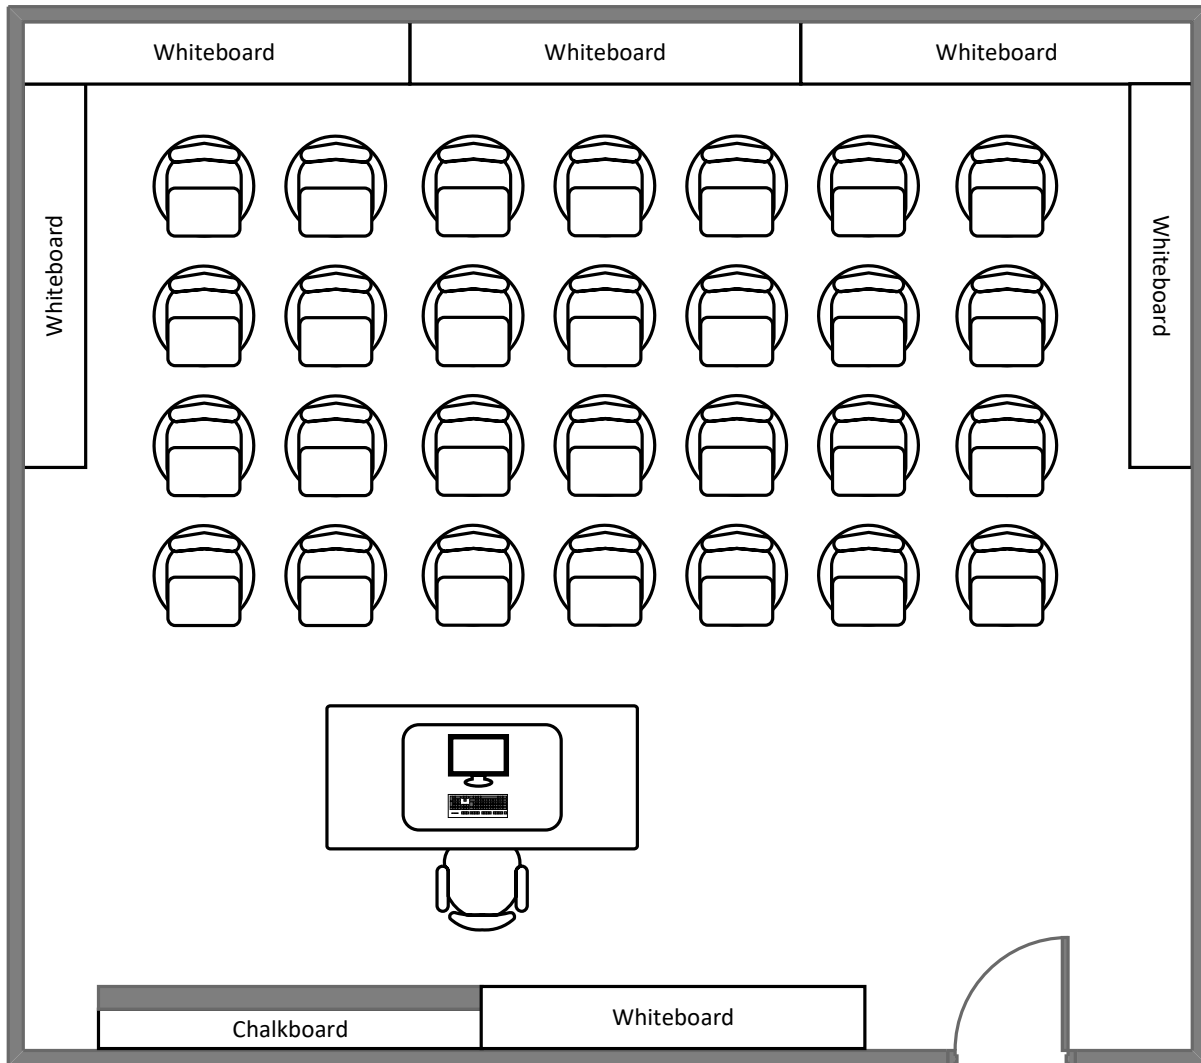

Duncker Hall

1

Total Student Seating: 28