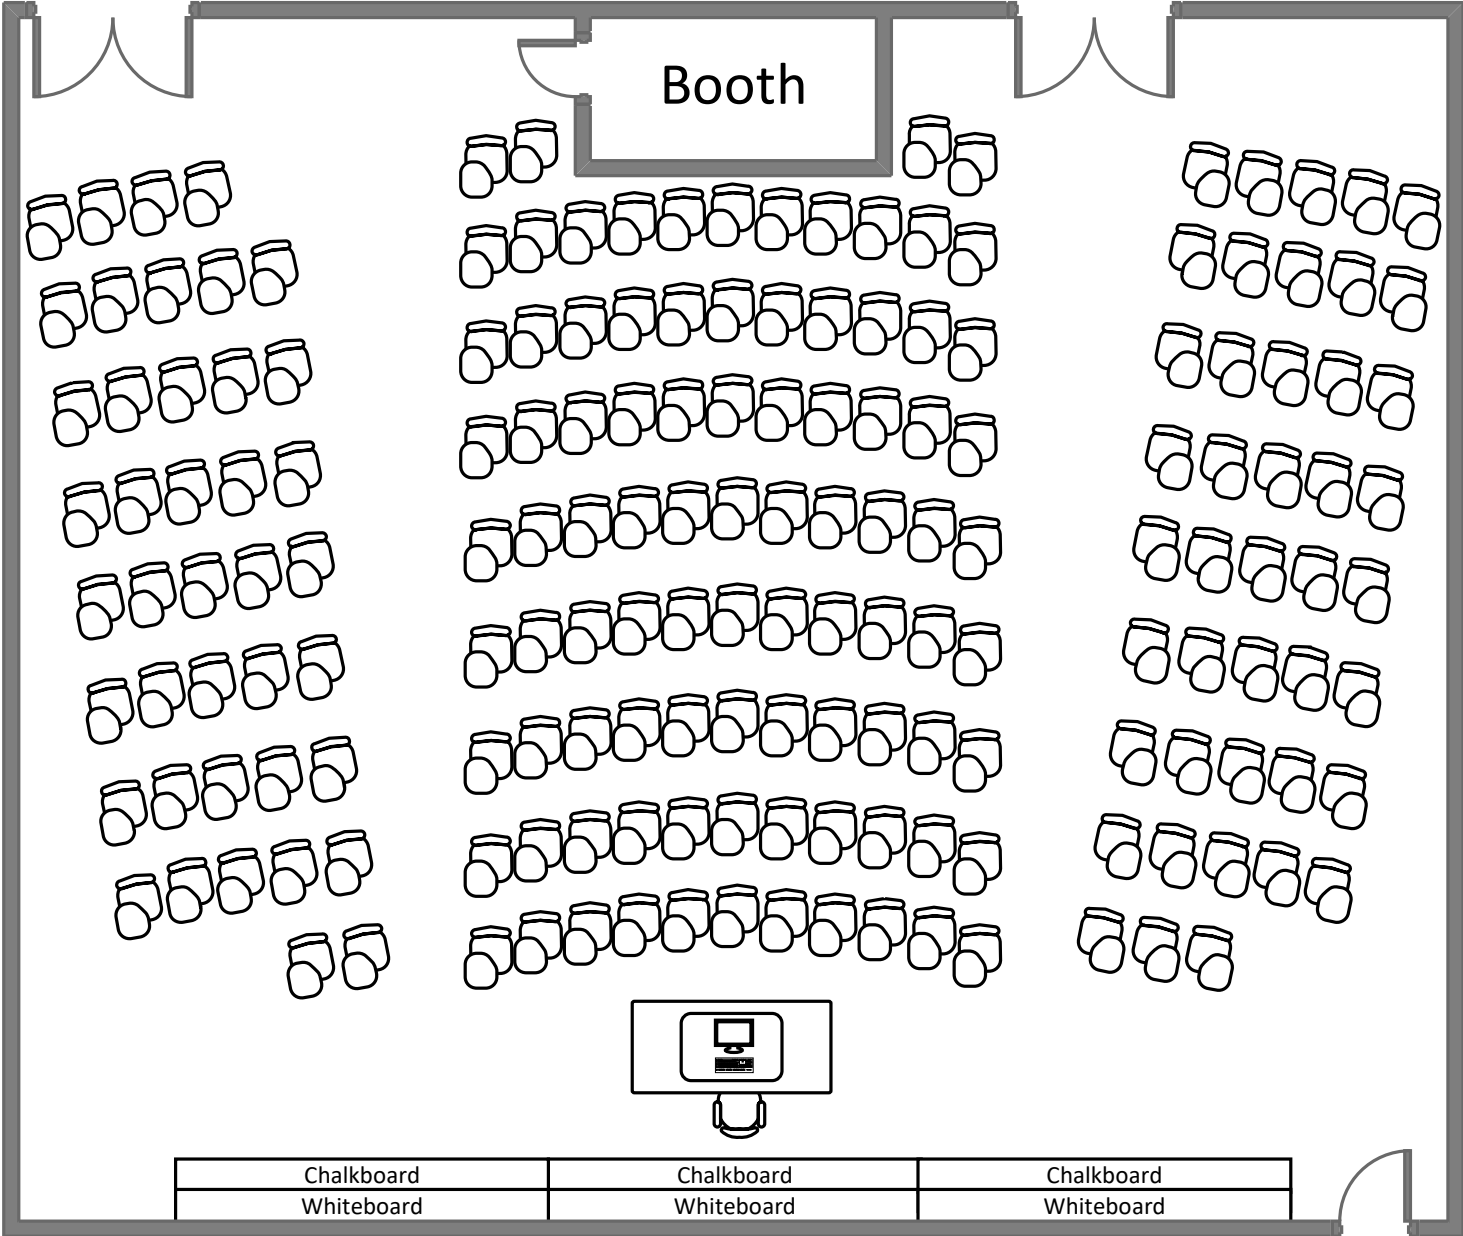

Seigle Hall L006

Total Student Seating: 113

Busch Hall 100

Total Student Seating: 118

Brown Hall 100

Total Student Seating: 346

Brown Hall

118

Total Student Seating: 176

Crow Hall 201

Total Student Seating: 192

Rebstock Hall 215

Total Student Seating: 195

McMillan Hall G052

Total Student Seating: 174

Crow Hall 204

Total Student Seating: 87

Crow Hall 205

Total Student Seating: 30

Crow Hall 206

Total Student Seating: 56

Cupples II Hall L009

Total Student Seating: 44

Duncker Hall 101