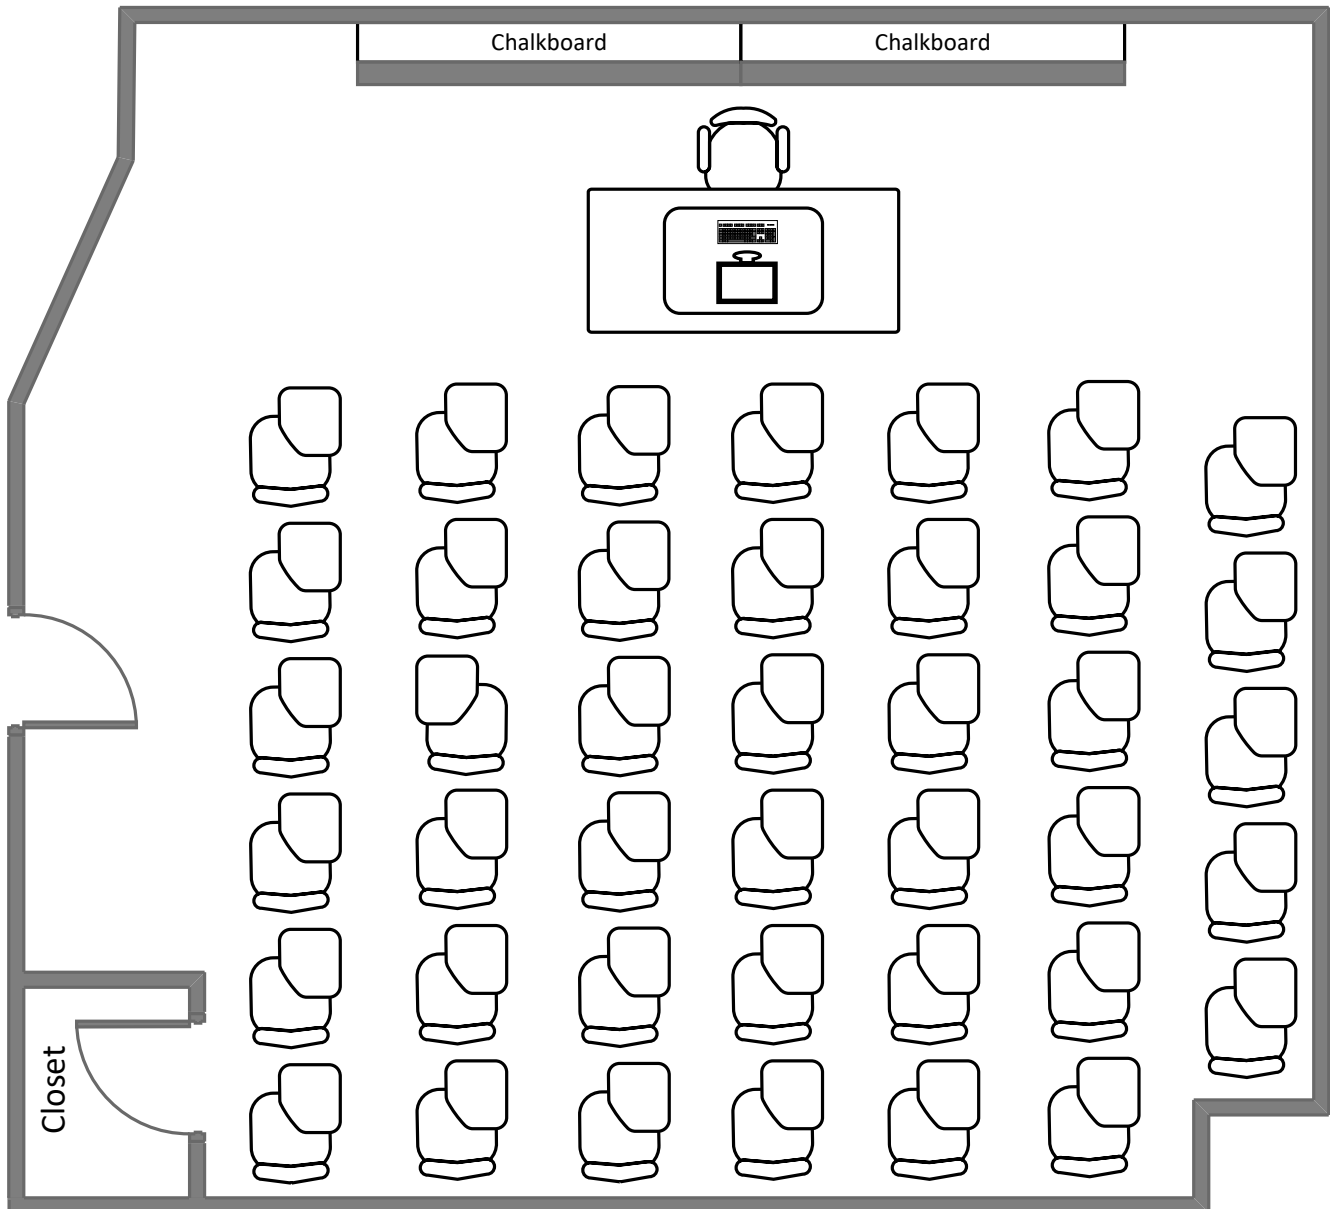

Total Student Seating: 50

Mallinckrodt Hall 303

Total Student Seating: 45

Eads Hall 212

Total Student Seating: 14

Eads Hall 215

Total Student Seating: 46

Eads Hall 216