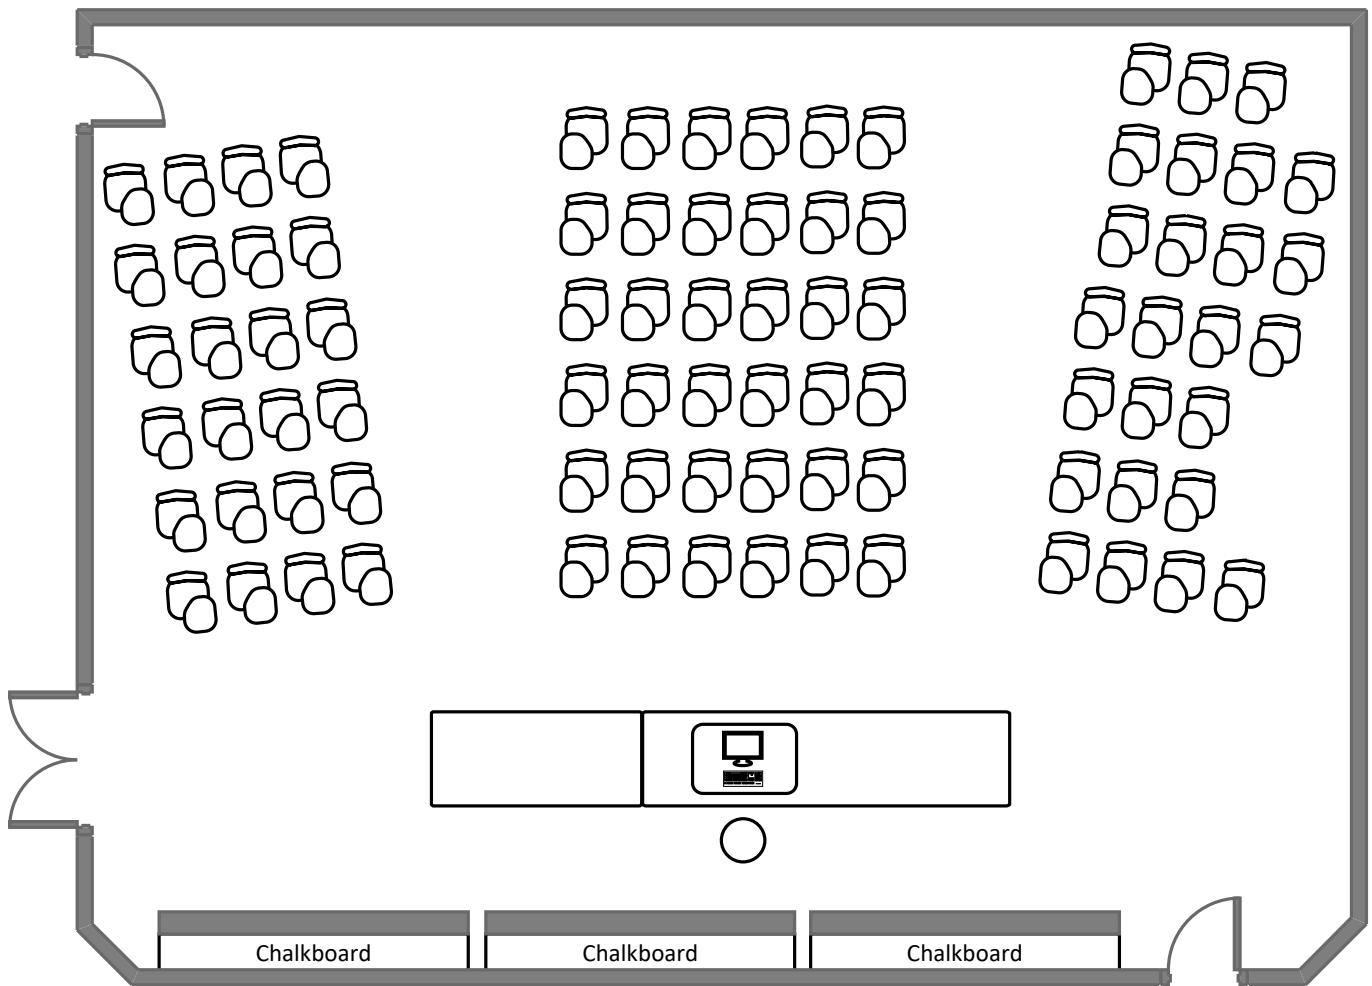

Seigle Hall L006

Total Student Seating: 113

Busch Hall 100

Total Student Seating: 118

Brown Hall 100

Total Student Seating: 346

Brown Hall

118

Total Student Seating: 176

Crow Hall 201

Total Student Seating: 192

Rebstock Hall 215

Total Student Seating: 195

McMillan Hall G052

Total Student Seating: 174

Crow Hall 204