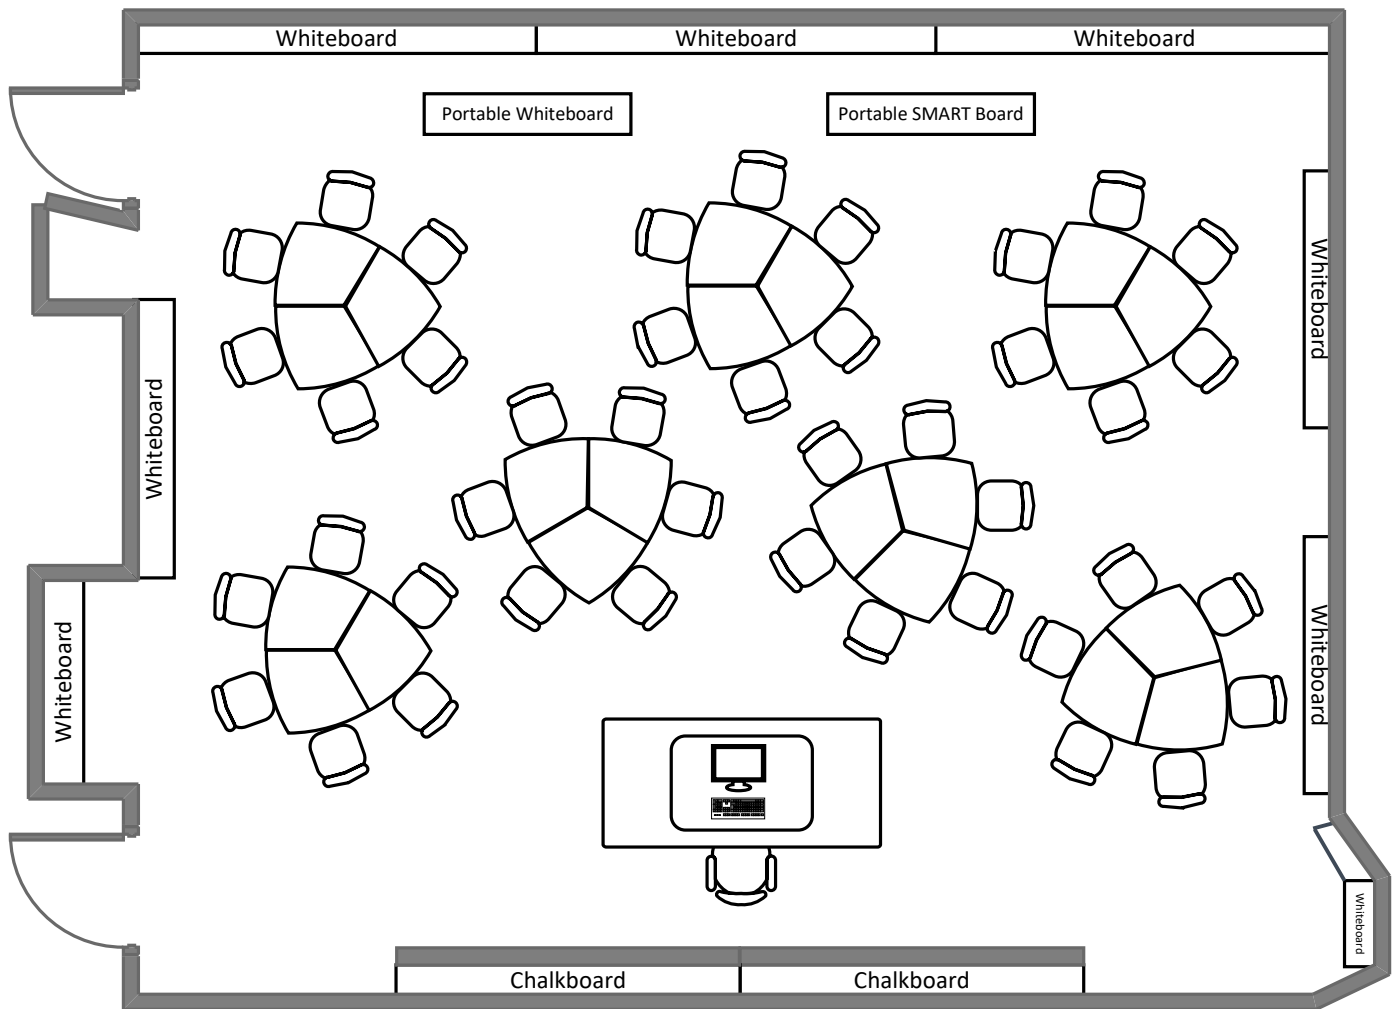

121

Total Student Seating: 60

Lopata Hall 103

Total Student Seating: 36

Seigle Hall 305

Total Student Seating: 25

Seigle Hall 111

Total Student Seating: 25

Seigle Hall 205

Total Student Seating: 25

McDonnell Hall

362

Total Student Seating: 42

Seigle Hall 304

Total Student Seating: 42

Hillman Hall