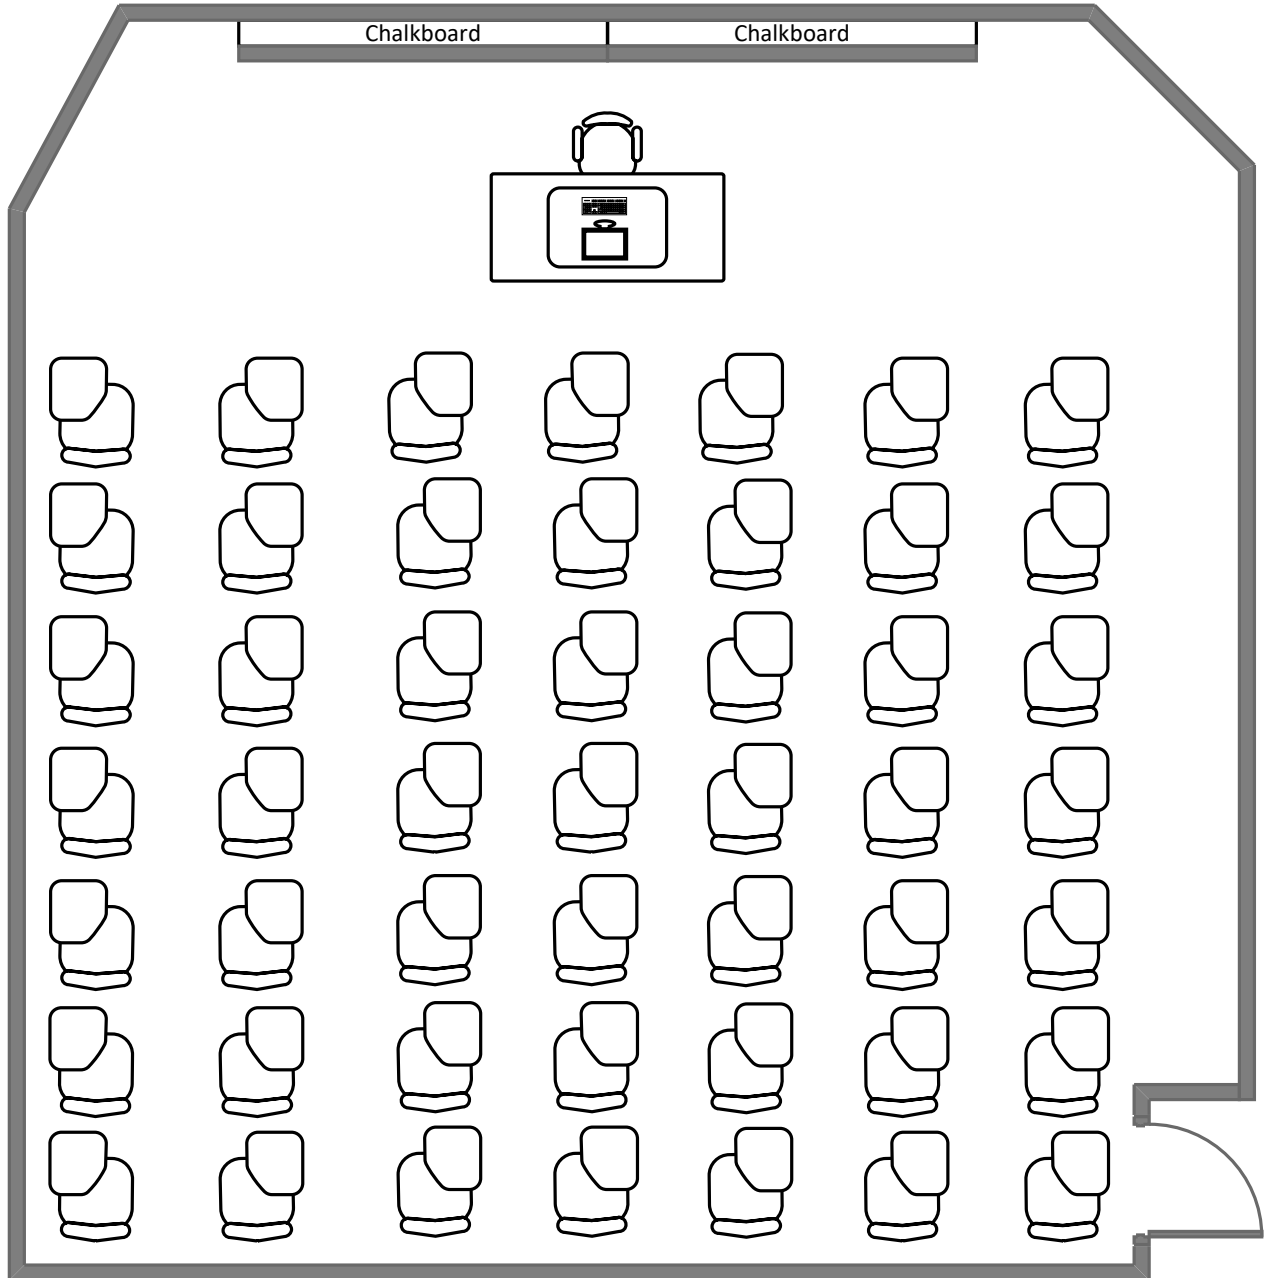

Portable Chalkboard

Interactive Board

Ridgley Hall 122

Total Student Seating: 24

Ridgley Hall

219

Total Student Seating: 34

Seigle Hall 104

Total Student Seating: 49

Seigle Hall 208

Total Student Seating: 50

Seigle Hall 210

Total Student Seating: 28

Seigle Hall L002

Total Student Seating: 63

Seigle Hall L003