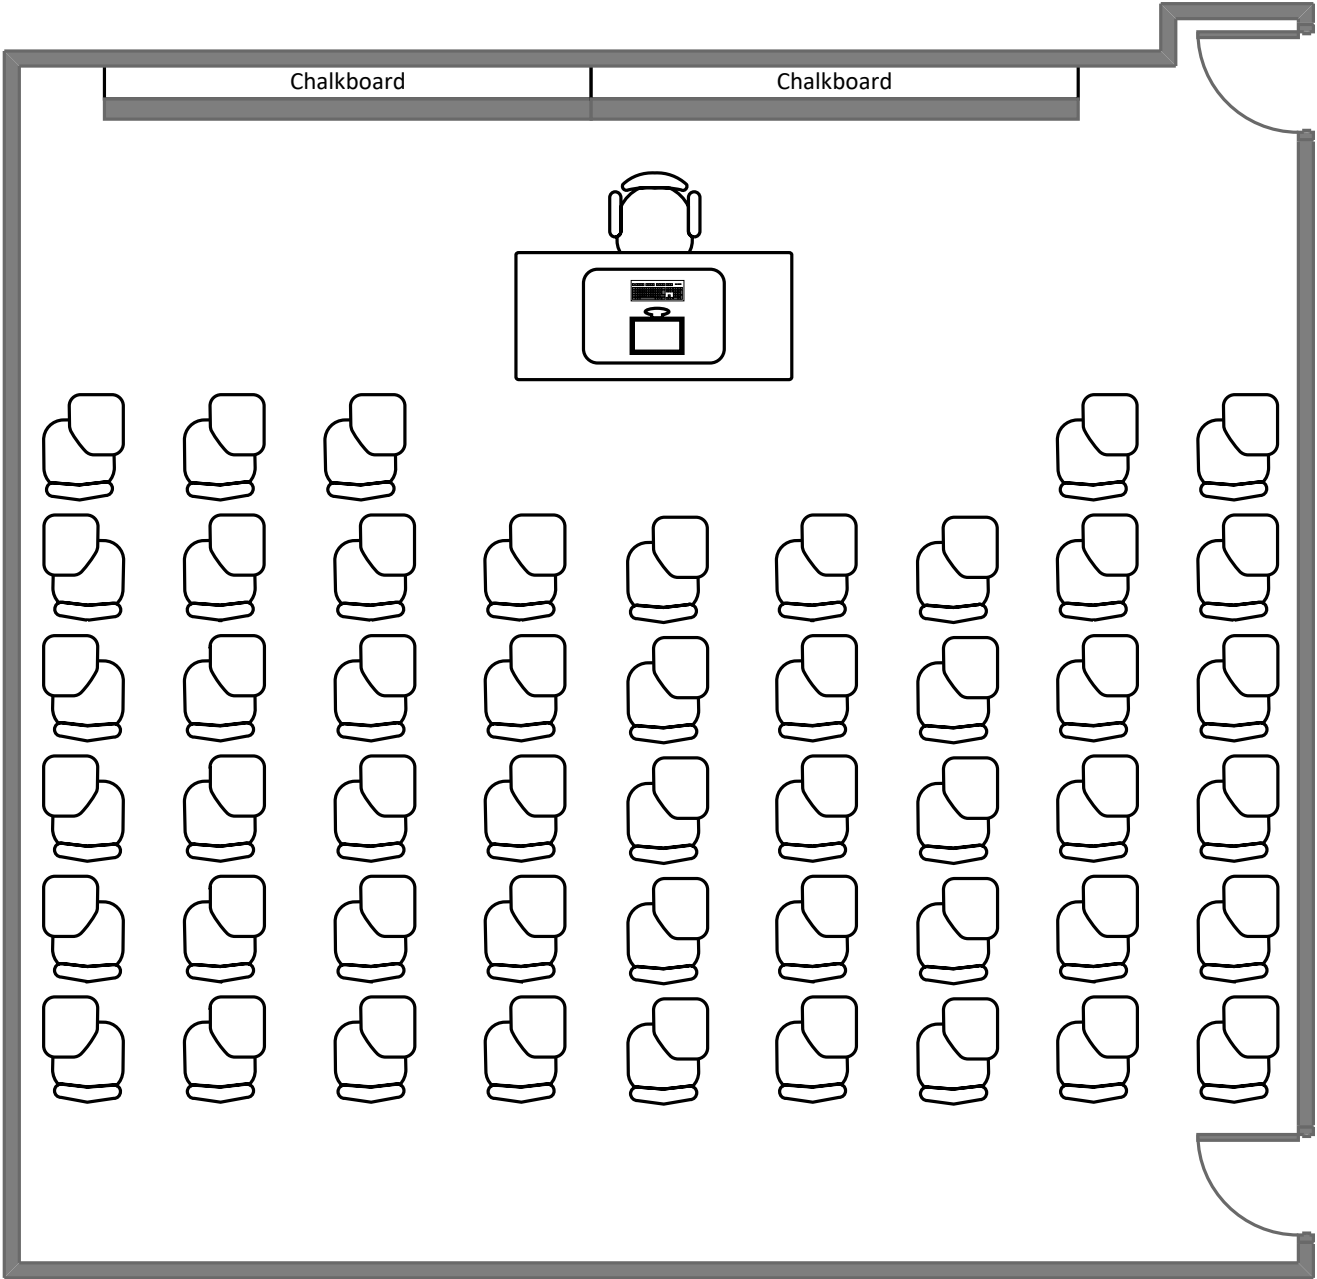

Cupples II Hall 230

Total Student Seating: 50