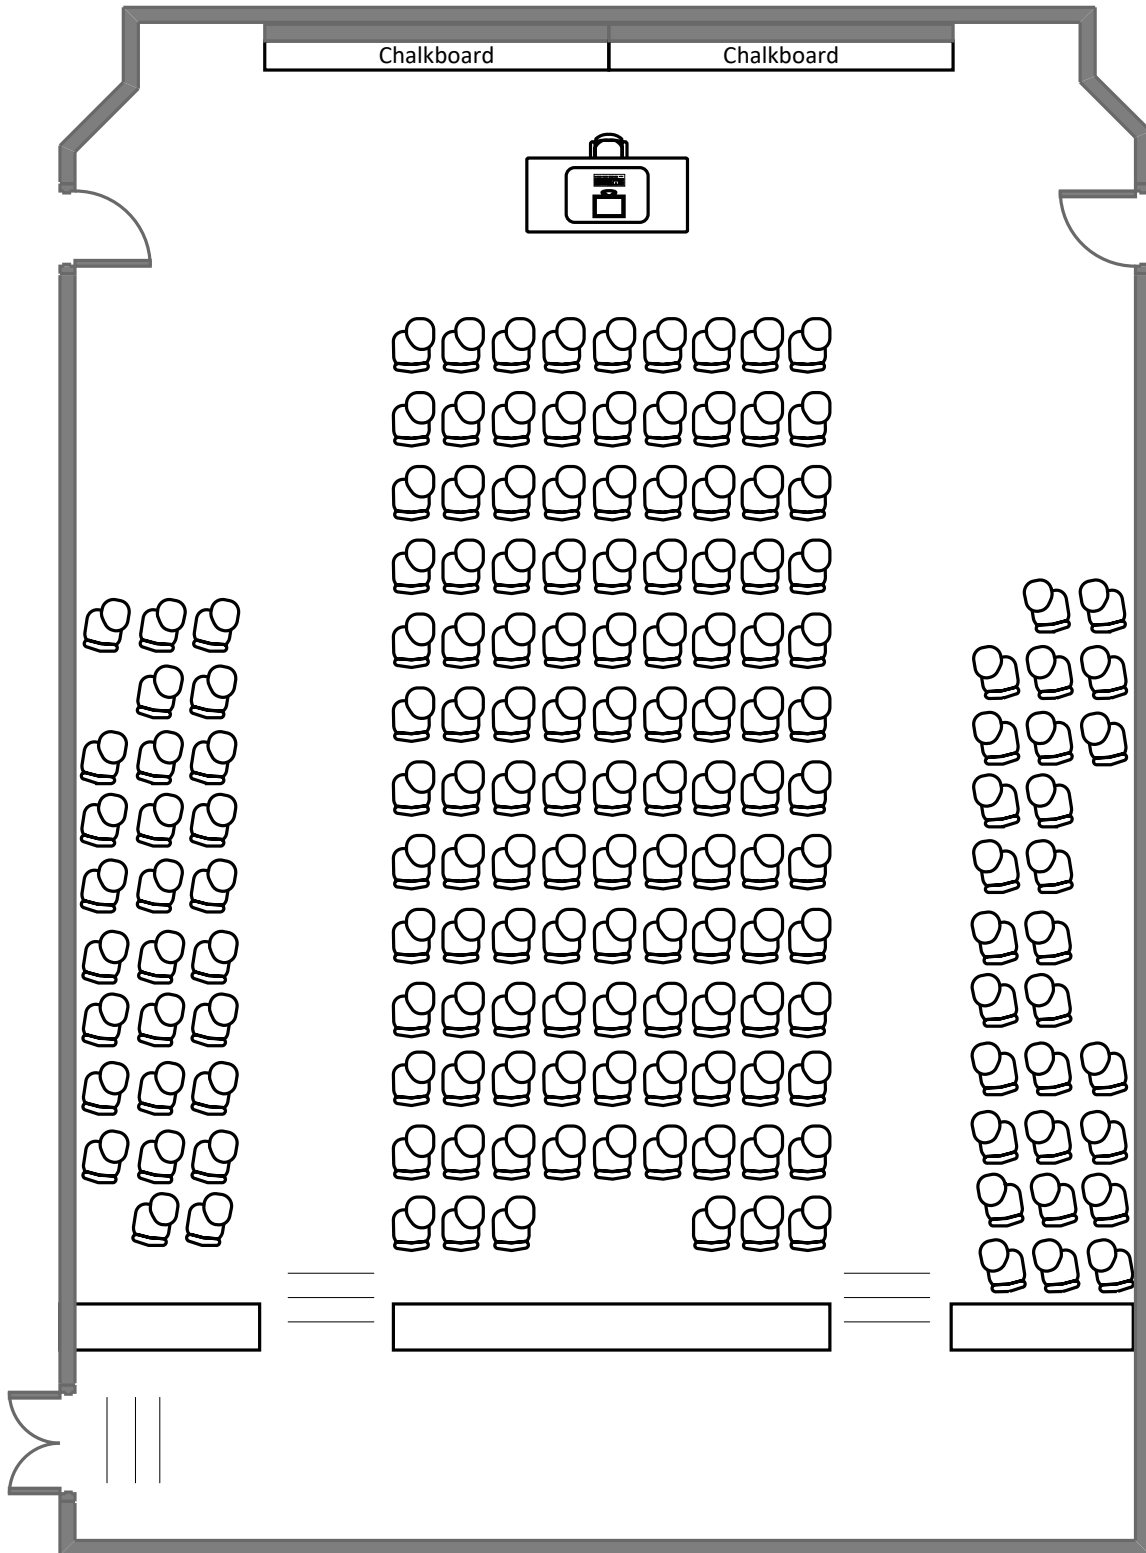

Seigle Hall L006

Total Student Seating: 113

Busch Hall 100

Total Student Seating: 118

Brown Hall 100

Total Student Seating: 346

Brown Hall

118

Total Student Seating: 176

Crow Hall 201

Total Student Seating: 192

Rebstock Hall 215

Total Student Seating: 195

McMillan Hall G052

Total Student Seating: 174

Crow Hall 204