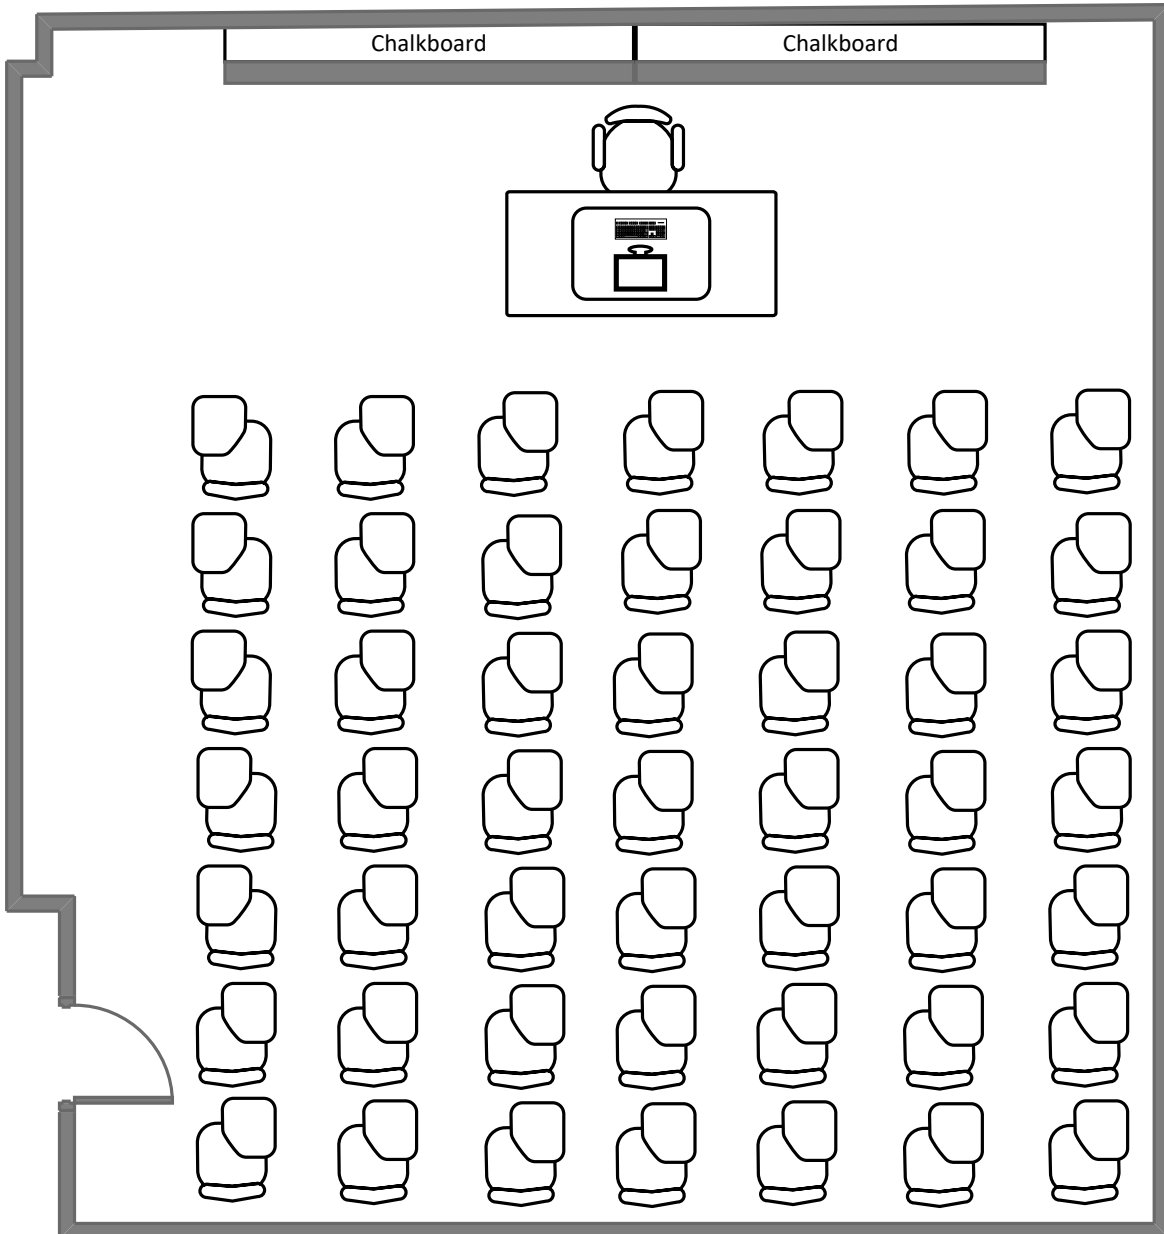

Portable Chalkboard

Interactive Board

Ridgley Hall 122

Total Student Seating: 24

Ridgley Hall

219

Total Student Seating: 34

Seigle Hall 104

Total Student Seating: 49

Seigle Hall 208

Total Student Seating: 50

Seigle Hall 210

Total Student Seating: 28

Seigle Hall L002

Total Student Seating: 63

Seigle Hall L003

Total Student Seating: 49

Seigle Hall L004

Total Student Seating: 40

Sever Hall 102

Total Student Seating: 47

Sever Hall 300

Total Student Seating: 24

Simon Hall