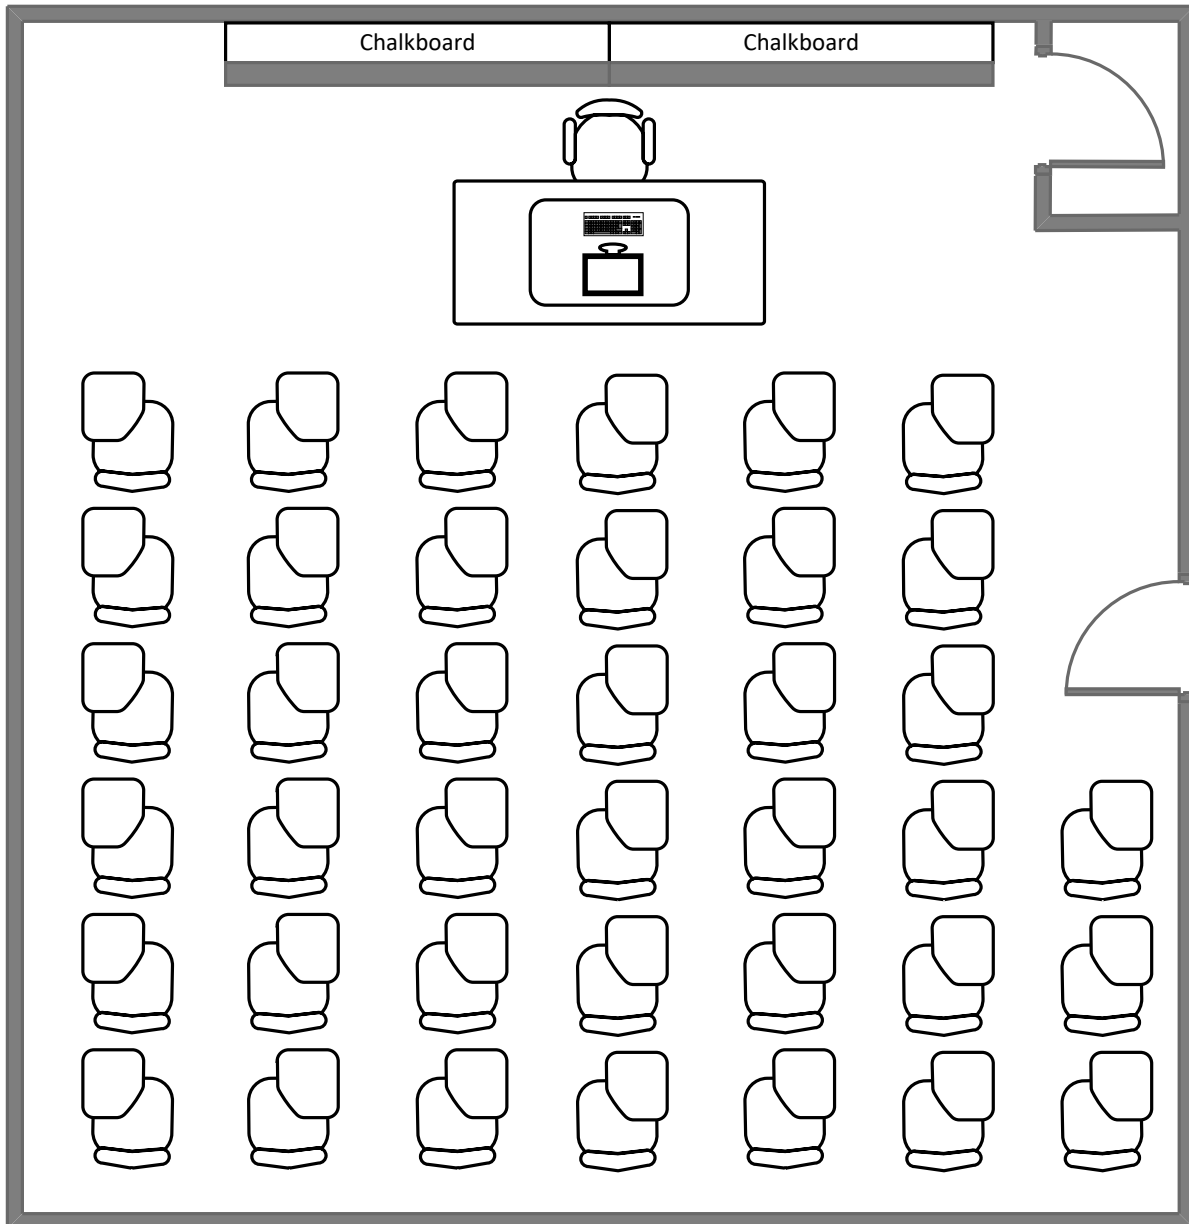

Eads Hall 102

Total Student Seating: 39