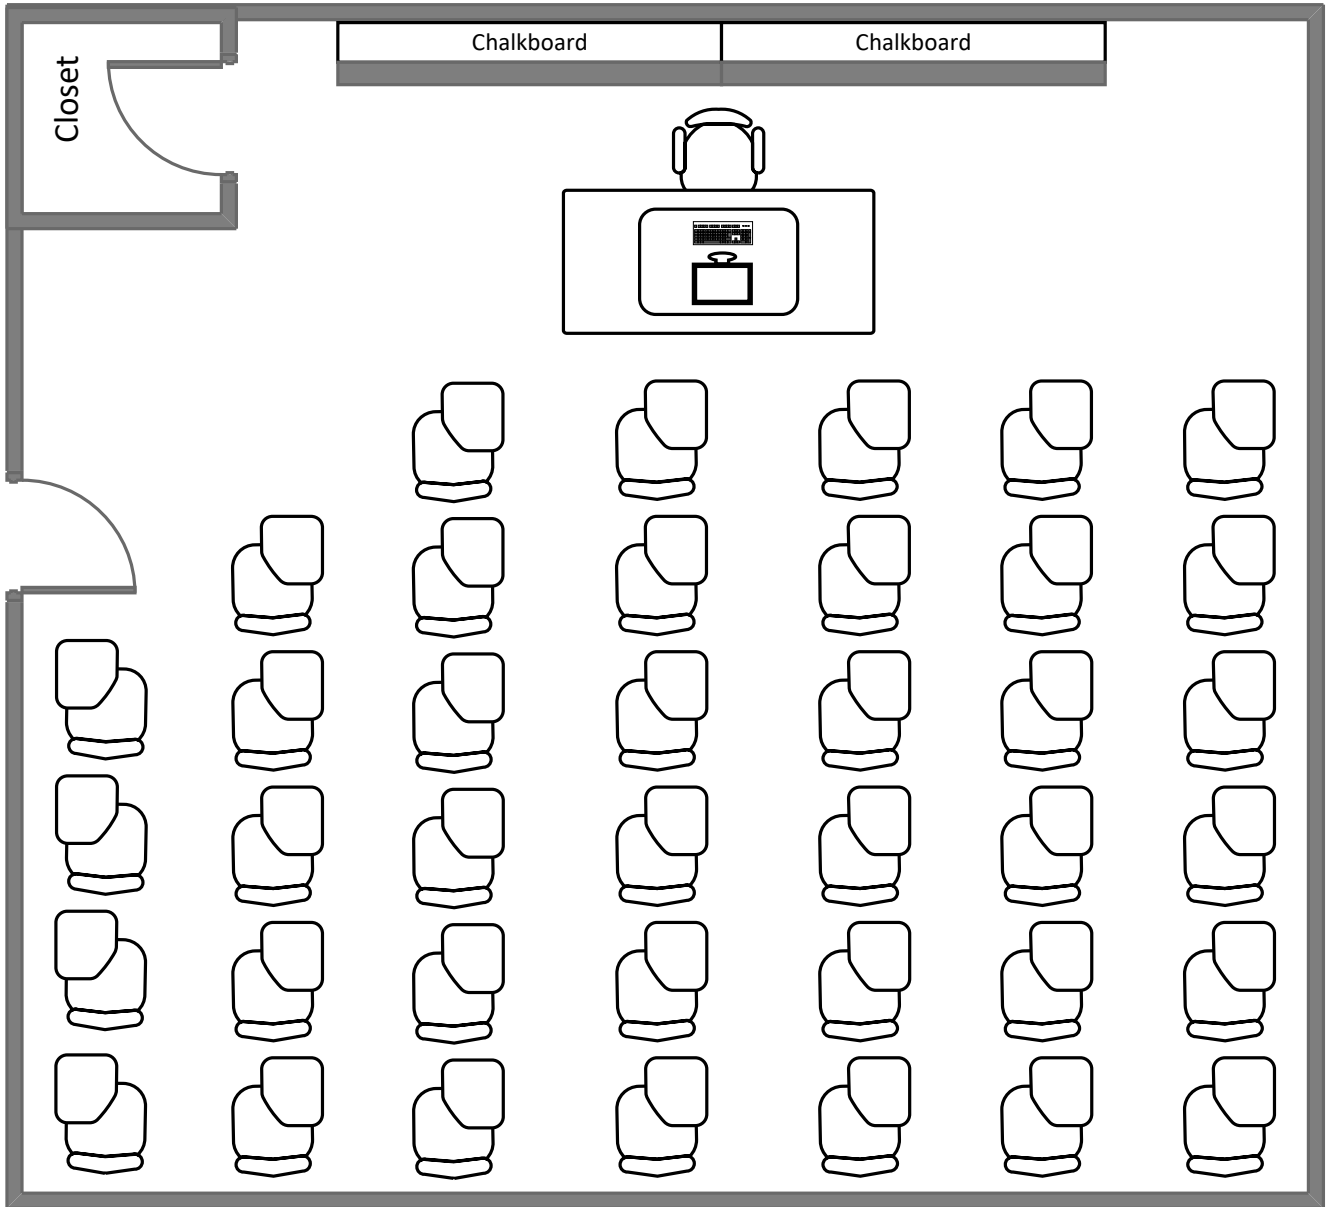

Eads Hall 103

Total Student Seating: 39

Cupples II Hall 230

Total Student Seating: 50

Cupples II Hall 203

Total Student Seating: 35

Cupples II Hall L015

Total Student Seating: 55

Eads Hall 112

Total Student Seating: 28

January Hall 10

Total Student Seating: 30

January Hall 10A

Total Student Seating: 35

Eads Hall 115

Total Student Seating: 30