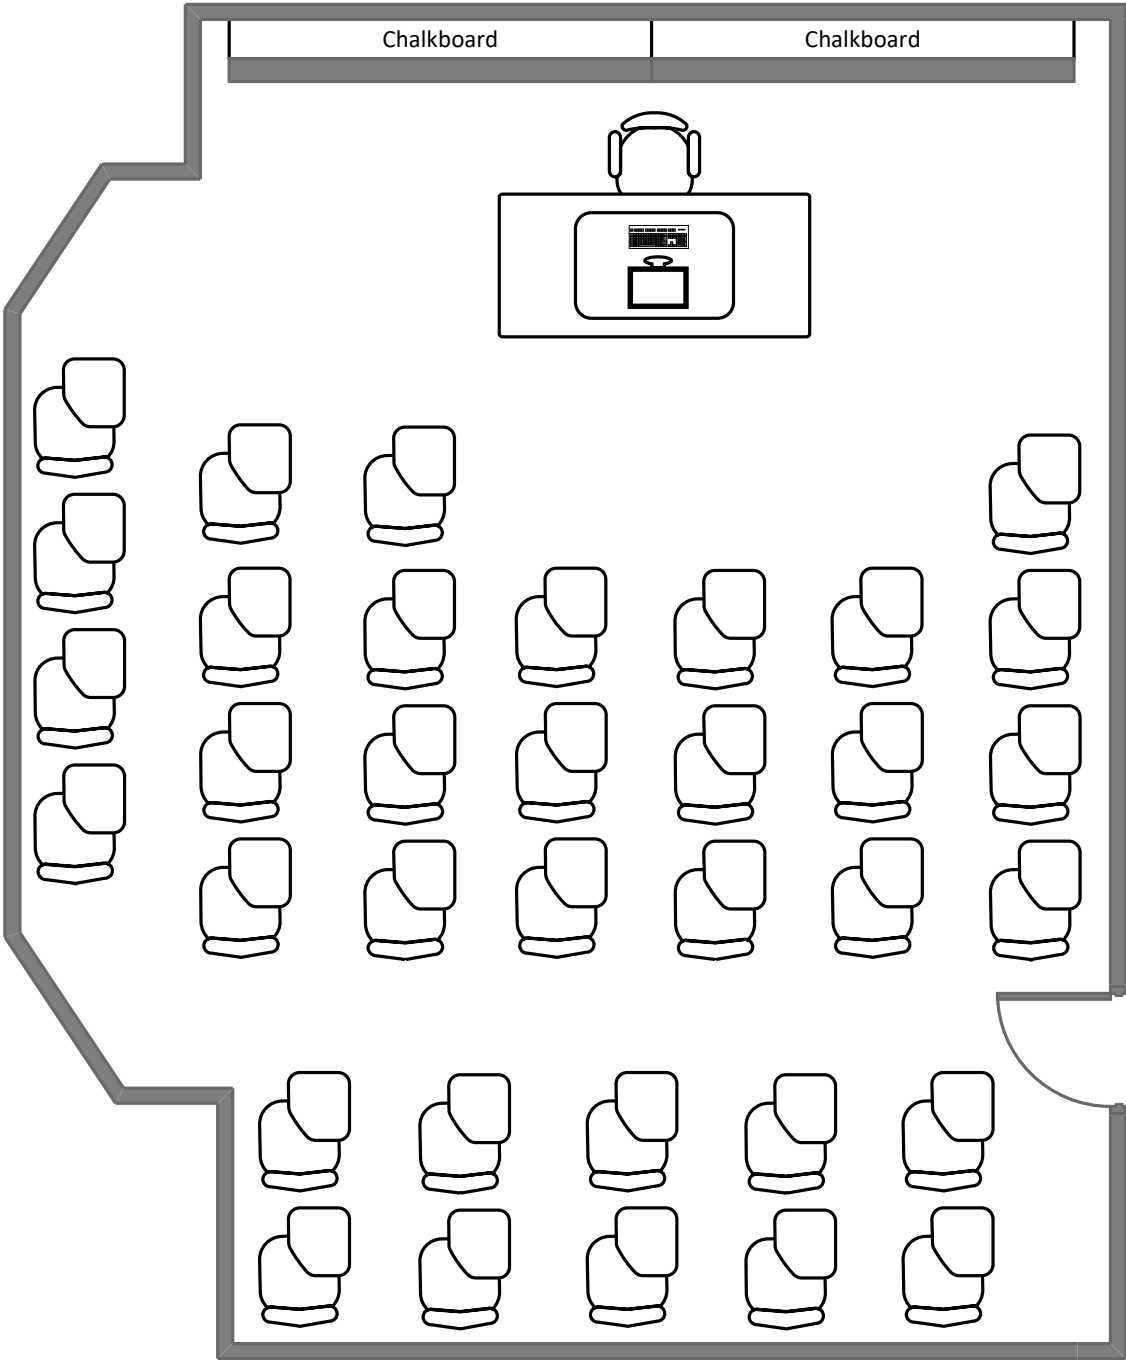

Eads Hall 103

Total Student Seating: 39

Cupples II Hall 230

Total Student Seating: 50

Cupples II Hall 203

Total Student Seating: 35

Cupples II Hall L015

Total Student Seating: 55

Eads Hall 112

Total Student Seating: 28

January Hall 10

Total Student Seating: 30

January Hall 10A

Total Student Seating: 35

Eads Hall 115

Total Student Seating: 30