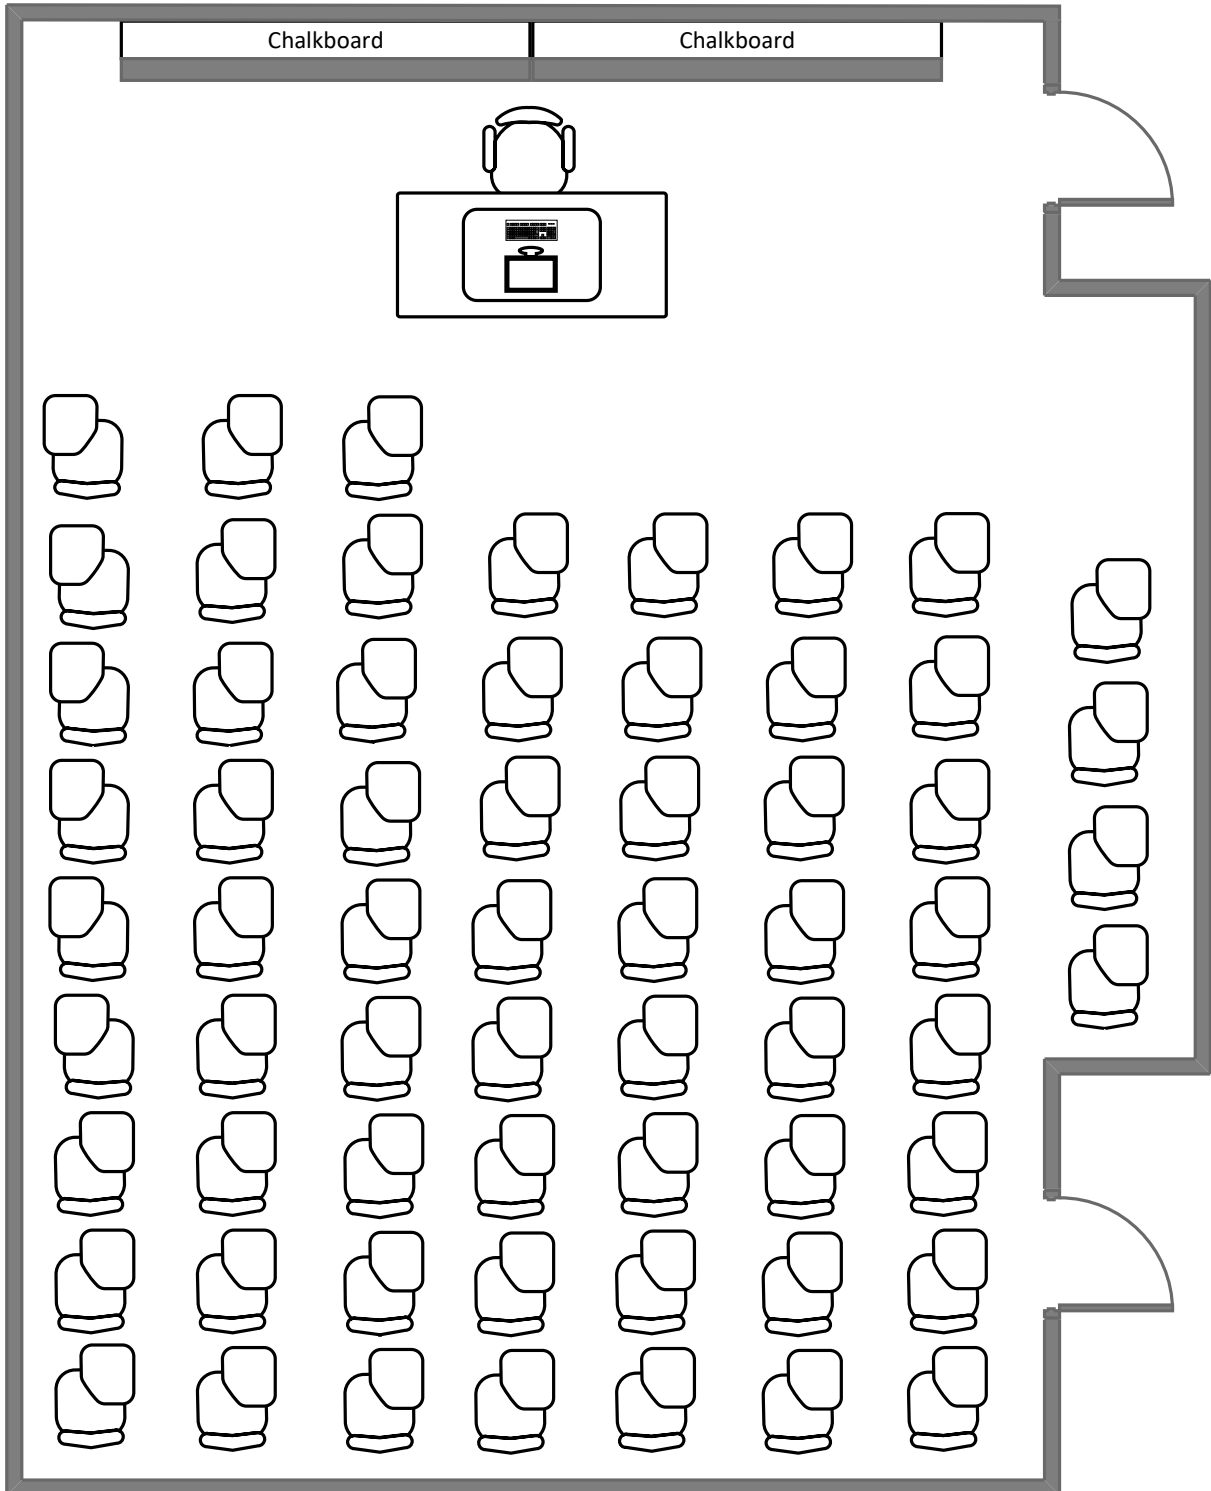

Portable Chalkboard

Interactive Board

Ridgley Hall 122

Total Student Seating: 24

Ridgley Hall

219

Total Student Seating: 34

Seigle Hall 104

Total Student Seating: 49

Seigle Hall 208

Total Student Seating: 50

Seigle Hall 210

Total Student Seating: 28

Seigle Hall L002

Total Student Seating: 63

Seigle Hall L003

Total Student Seating: 49

Seigle Hall L004

Total Student Seating: 40

Sever Hall 102

Total Student Seating: 47

Sever Hall 300

Total Student Seating: 24

Simon Hall