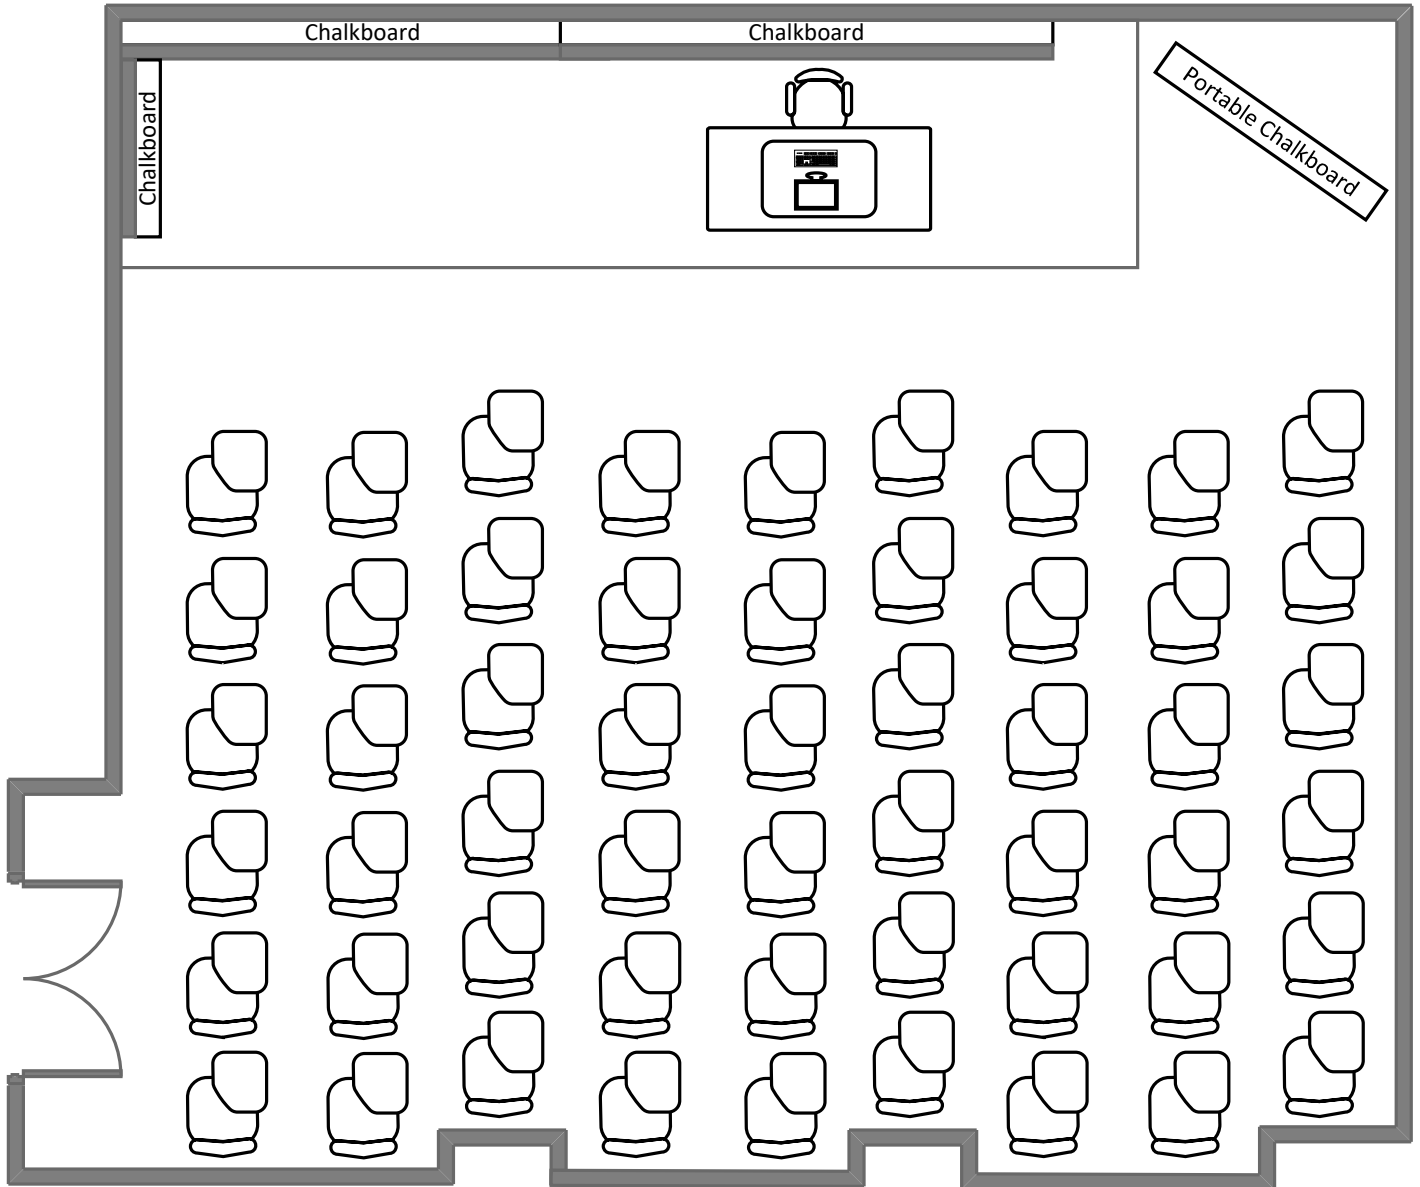

Cupples I Hall 218

Total Student Seating: 35

Cupples I Hall 111

Total Student Seating: 22

Cupples I Hall 113

Total Student Seating: 49

Cupples I Hall 115

Total Student Seating: 54