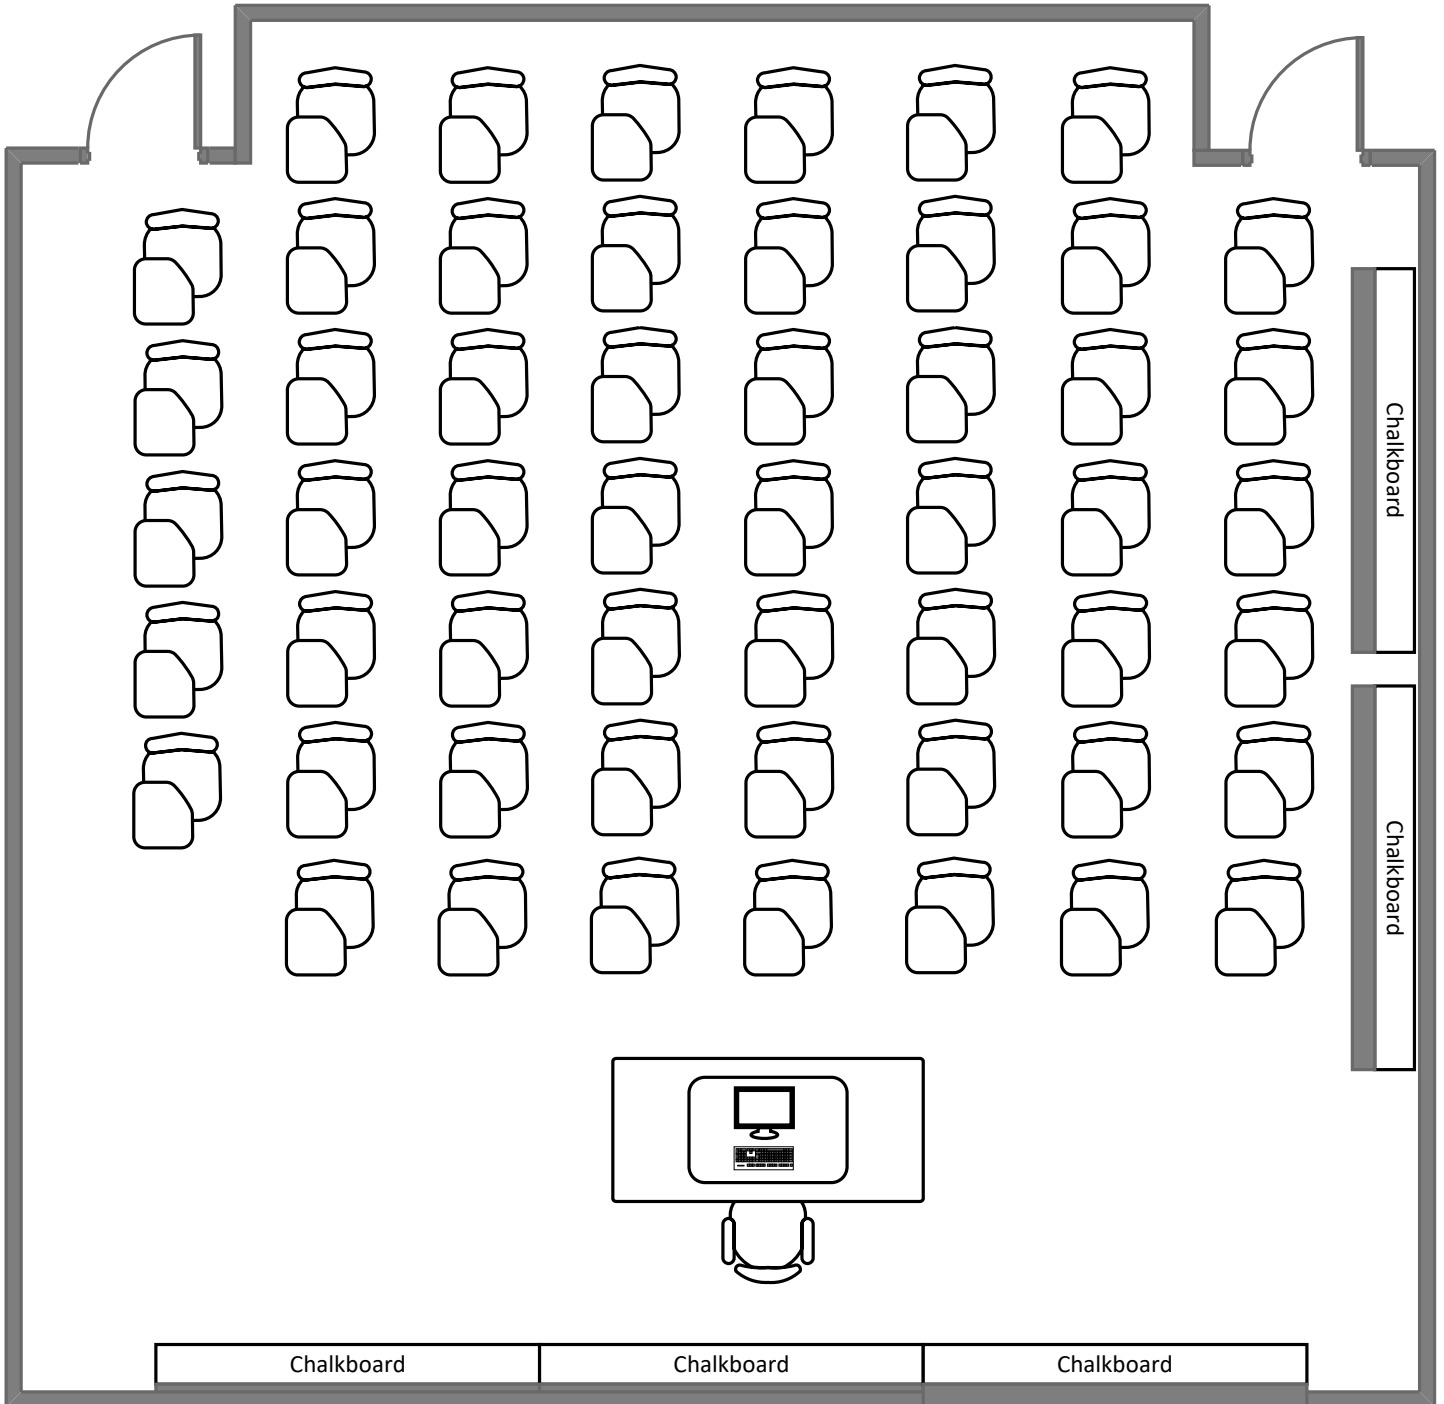

Simon Hall 20

Total Student Seating: 29

Simon Hall 21

Total Student Seating: 18

Simon Hall 22

Total Student Seating: 29

Simon Hall

23

Umrath Hall 140

Total Student Seating: 54

Village House

14

Total Student Seating: 20

Weil Hall

10

Whitaker Hall

216

Total Student Seating: 46

Whitaker Hall

218

Total Student Seating: 77

Wilson Hall 214

Total Student Seating: 175

Wrighton Hall