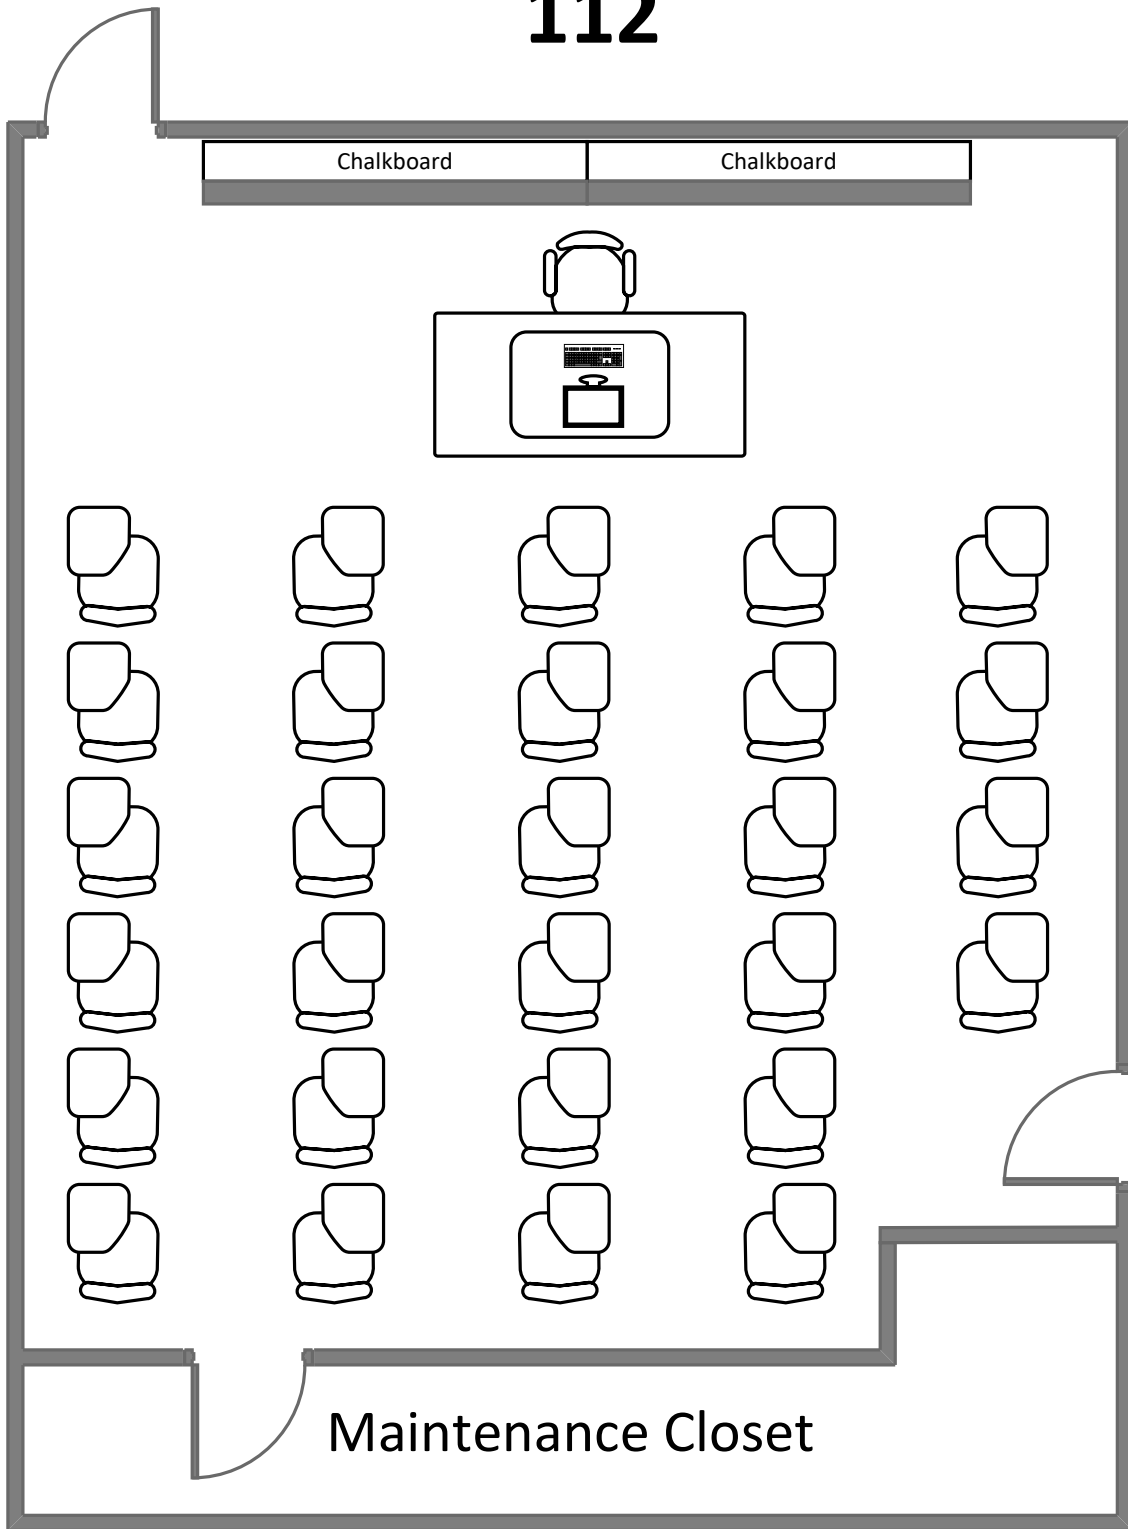

Eads Hall 103

Total Student Seating: 39

Cupples II Hall 230

Total Student Seating: 50

Cupples II Hall 203

Total Student Seating: 35

Cupples II Hall L015

Total Student Seating: 55

Eads Hall 112

Total Student Seating: 28

January Hall 10

Total Student Seating: 30

January Hall 10A

Total Student Seating: 35

Eads Hall 115

Total Student Seating: 30