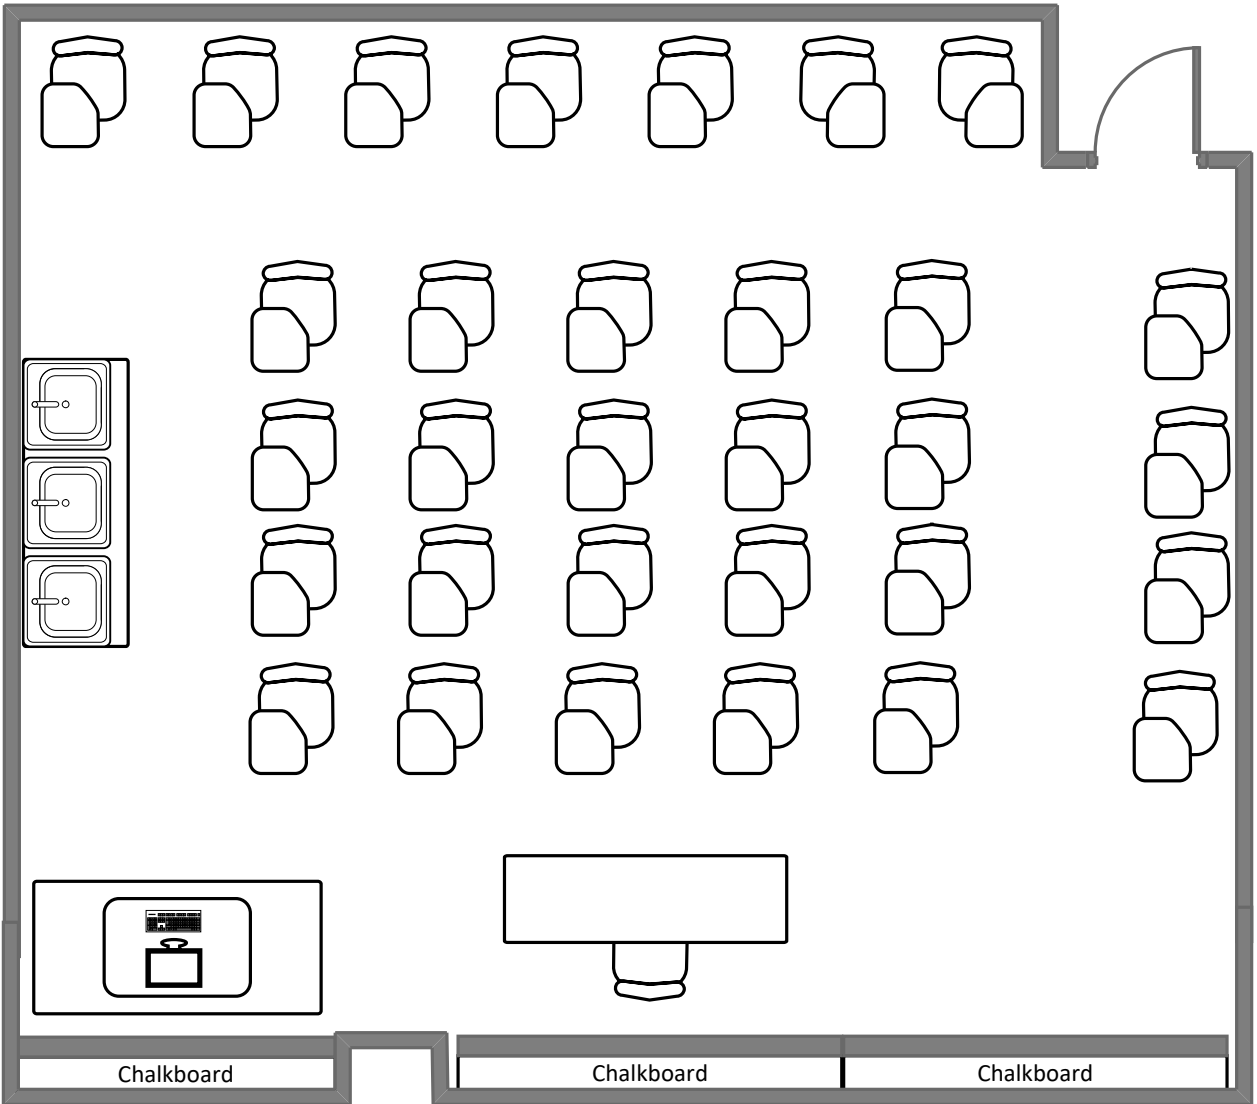

361

Total Student Seating: 38

Lopata House

22

Total Student Seating: 40

Lopata House

23

Total Student Seating: 30