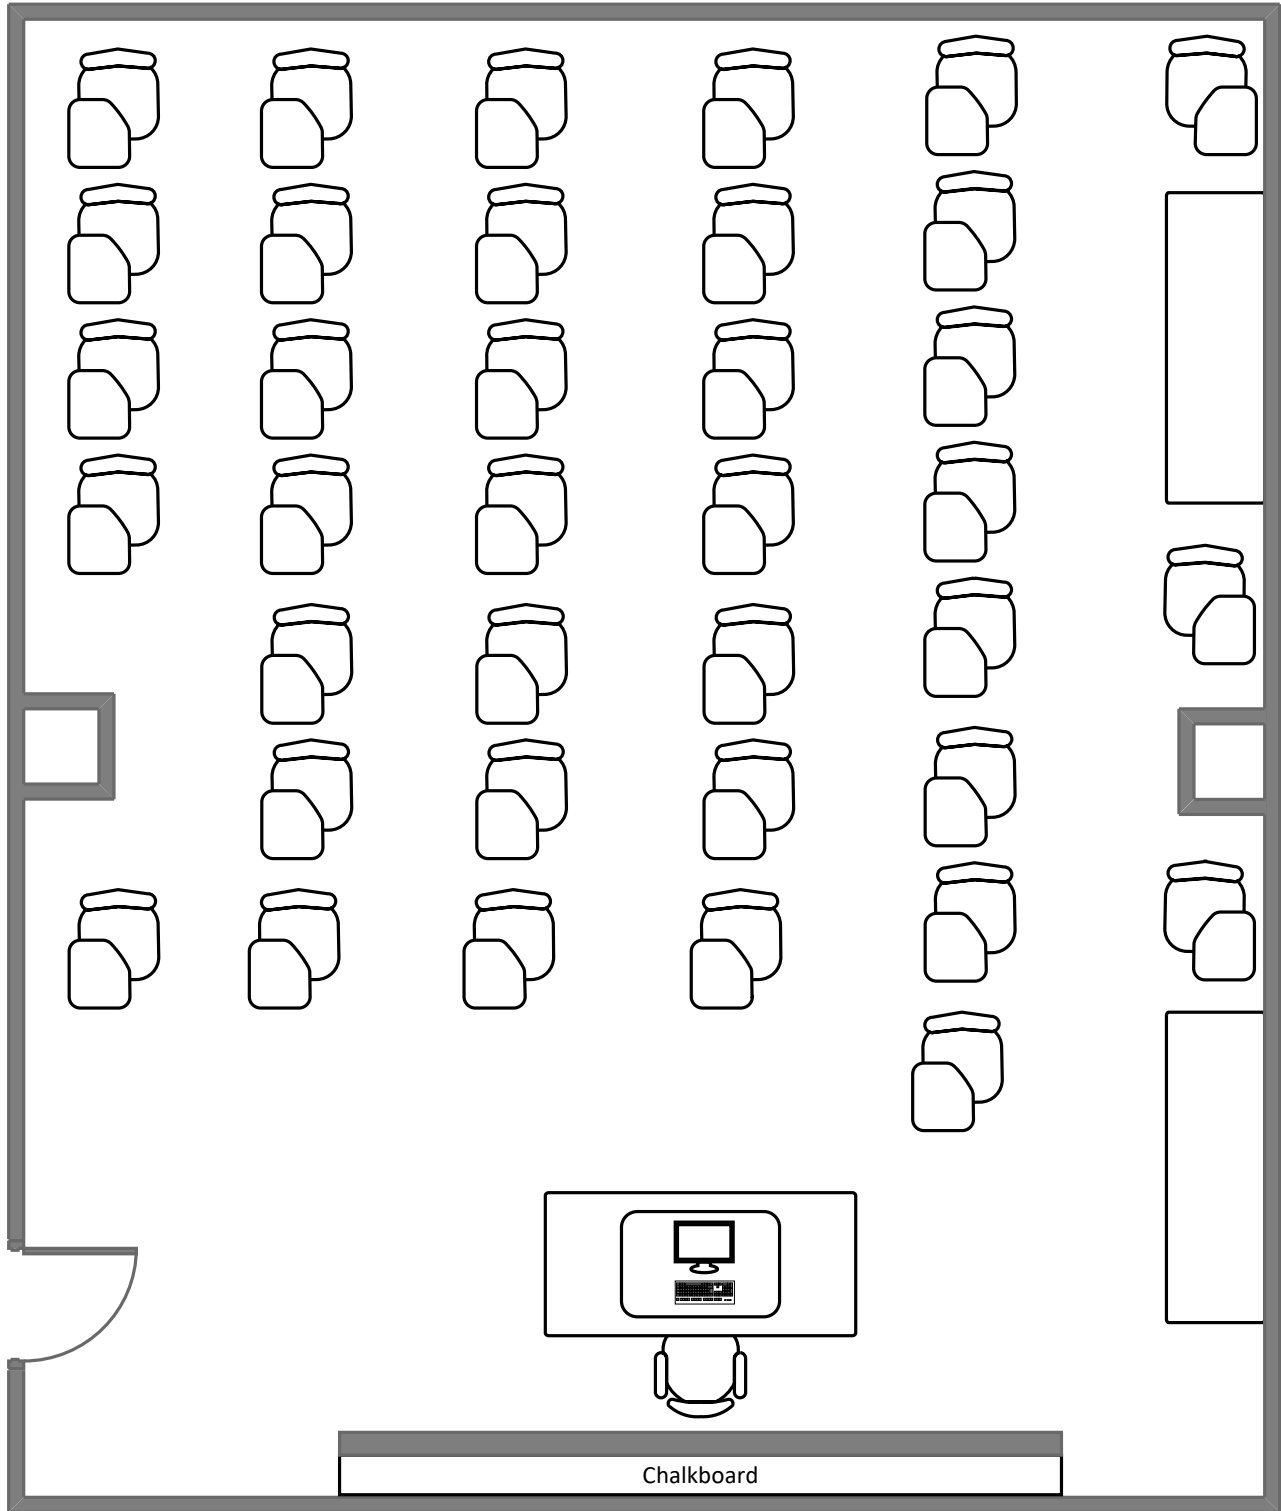

Sever Hall 102

Total Student Seating: 37