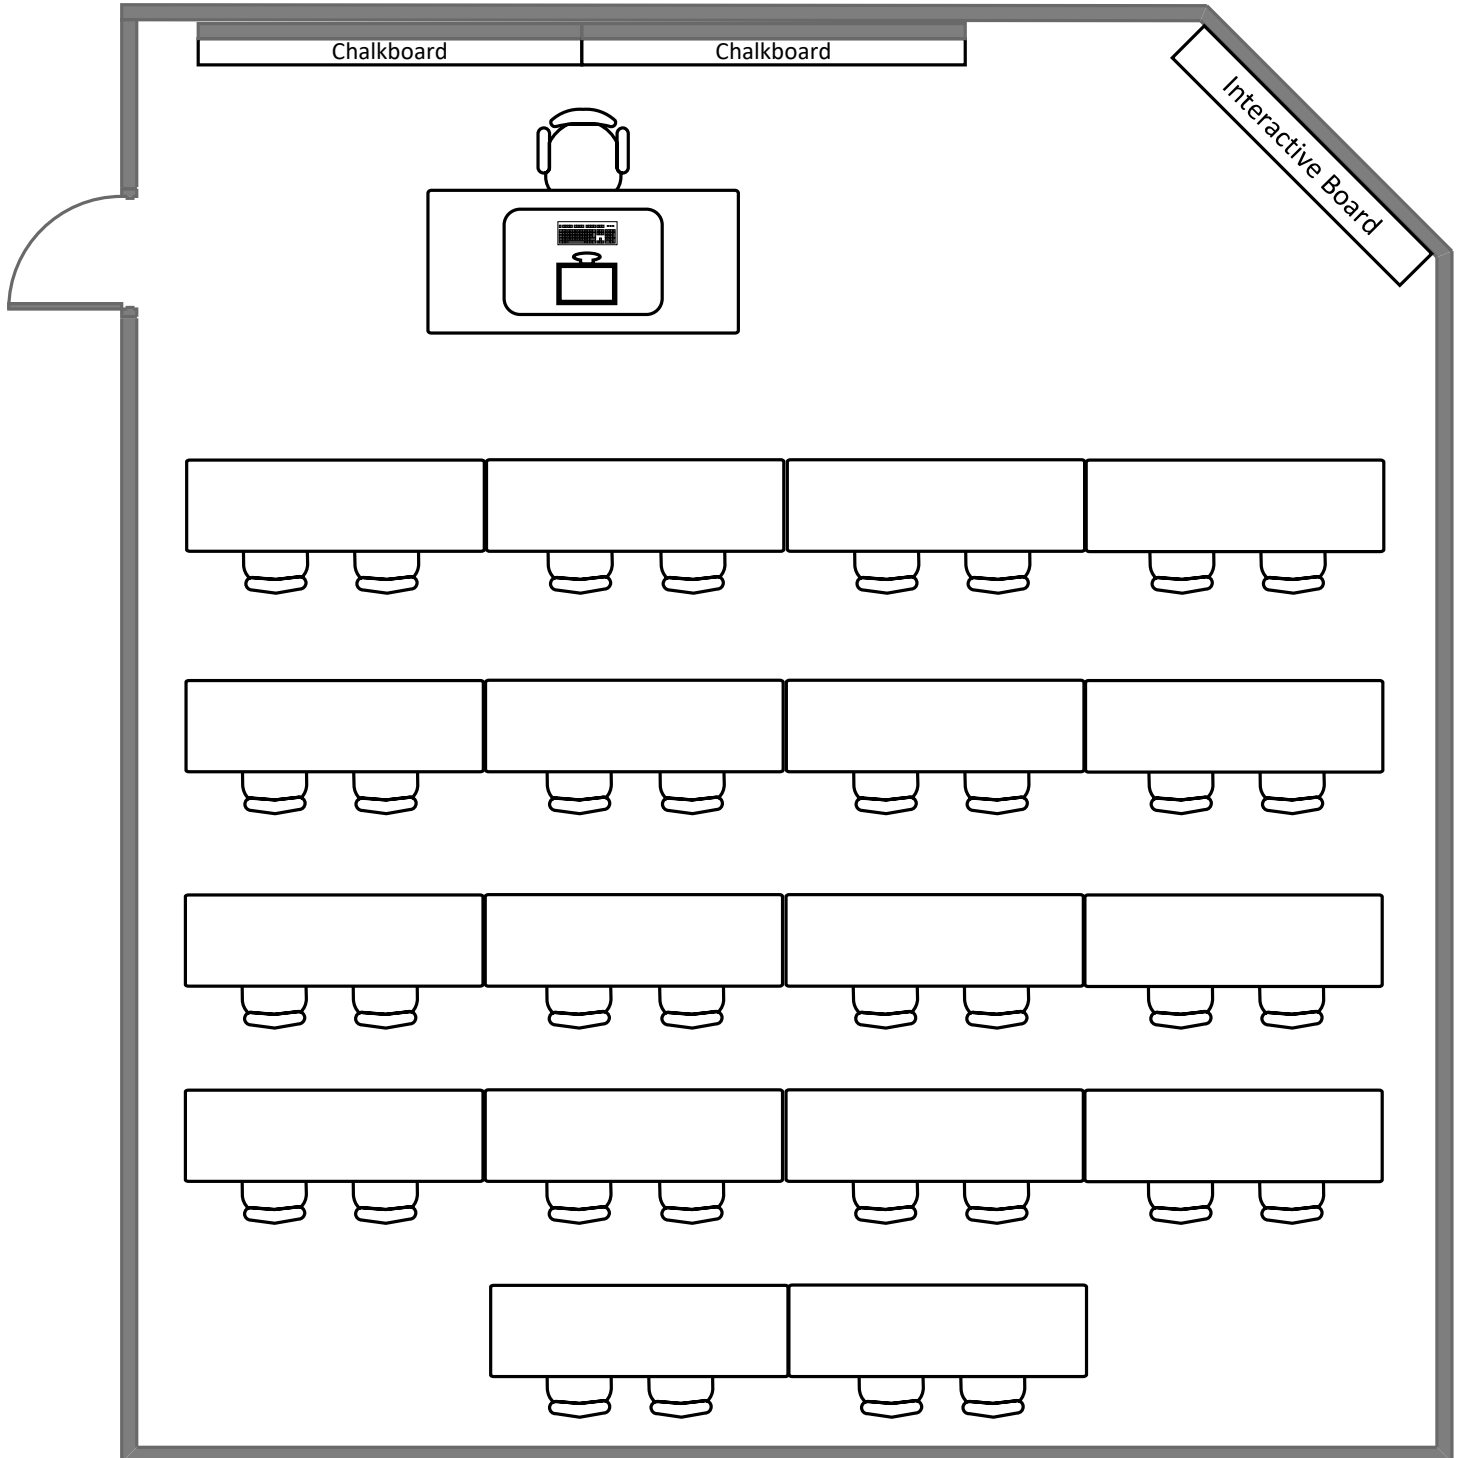

Wrighton Hall 201

Total Student Seating: 36