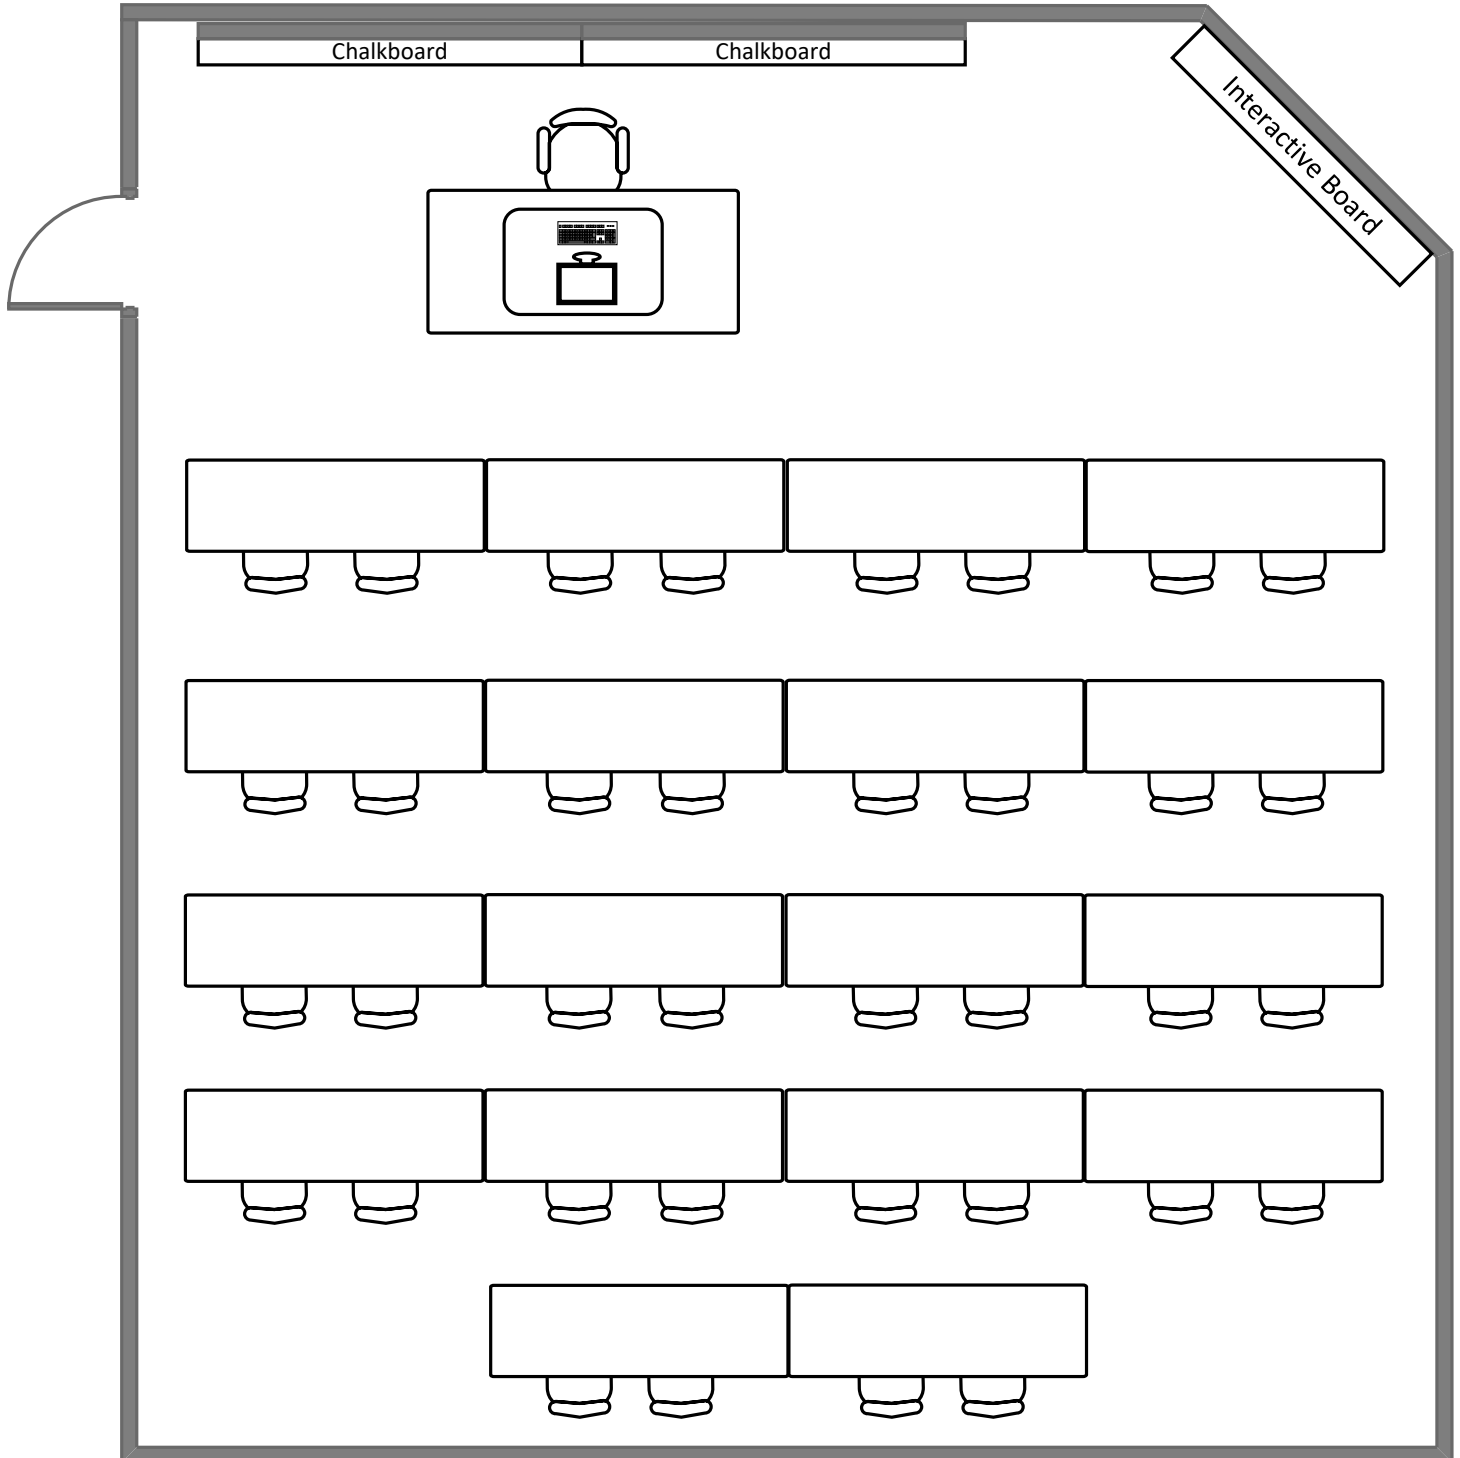

# Wrighton Hall 301

Total Student Seating: 36