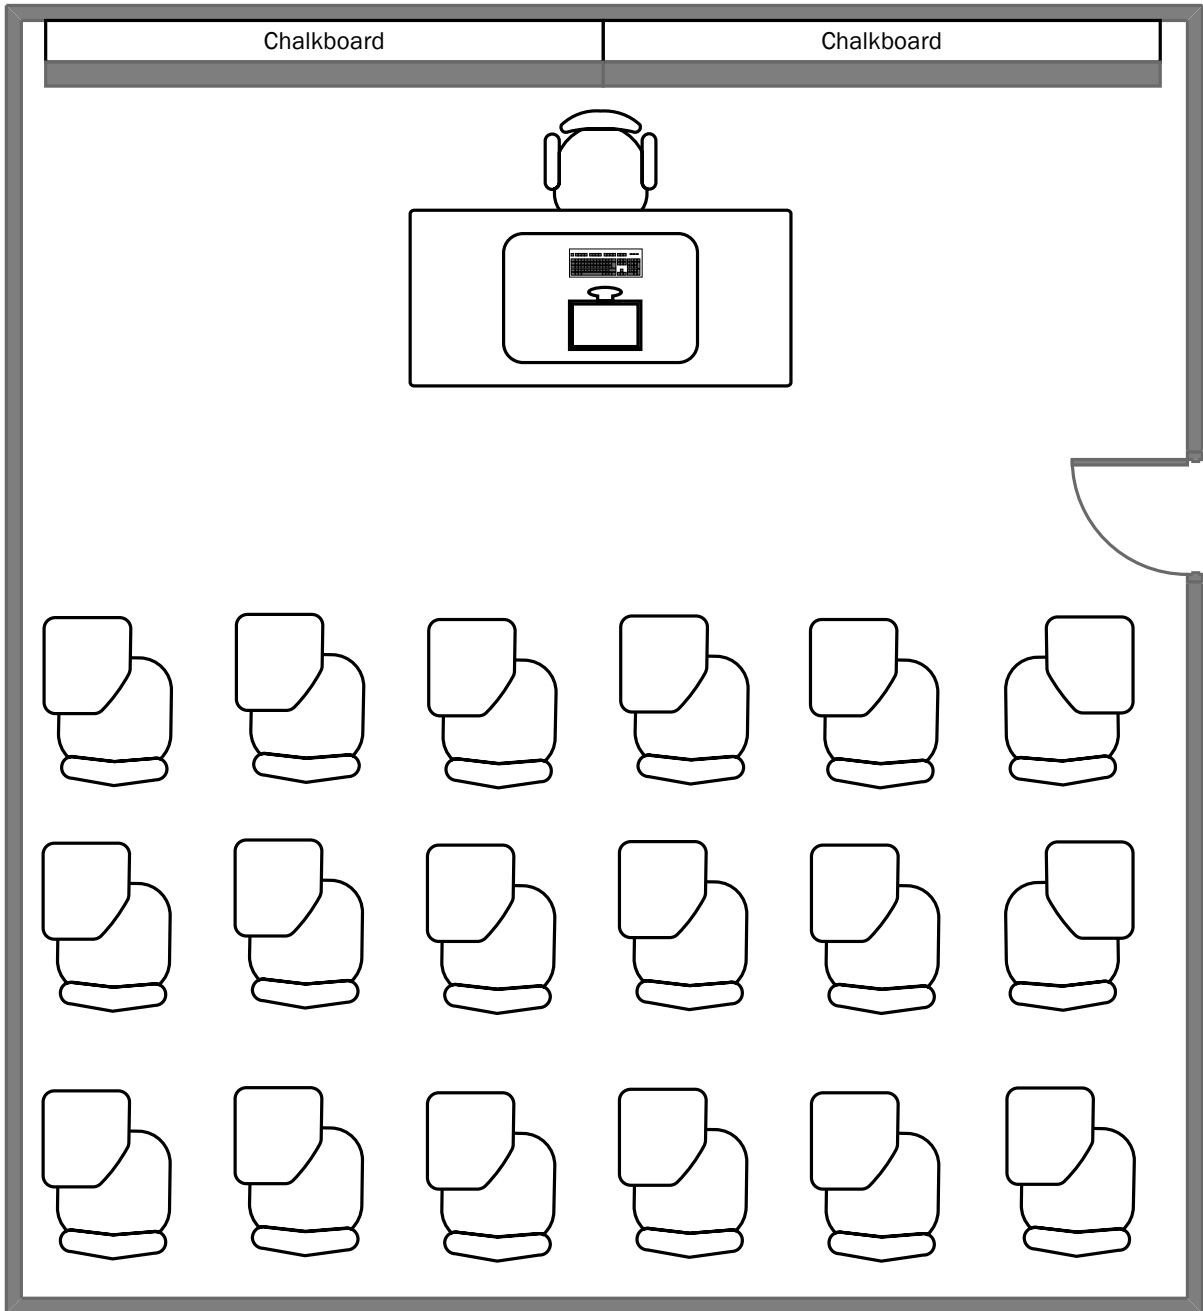

Cupples I Hall 216

Total Student Seating: 18