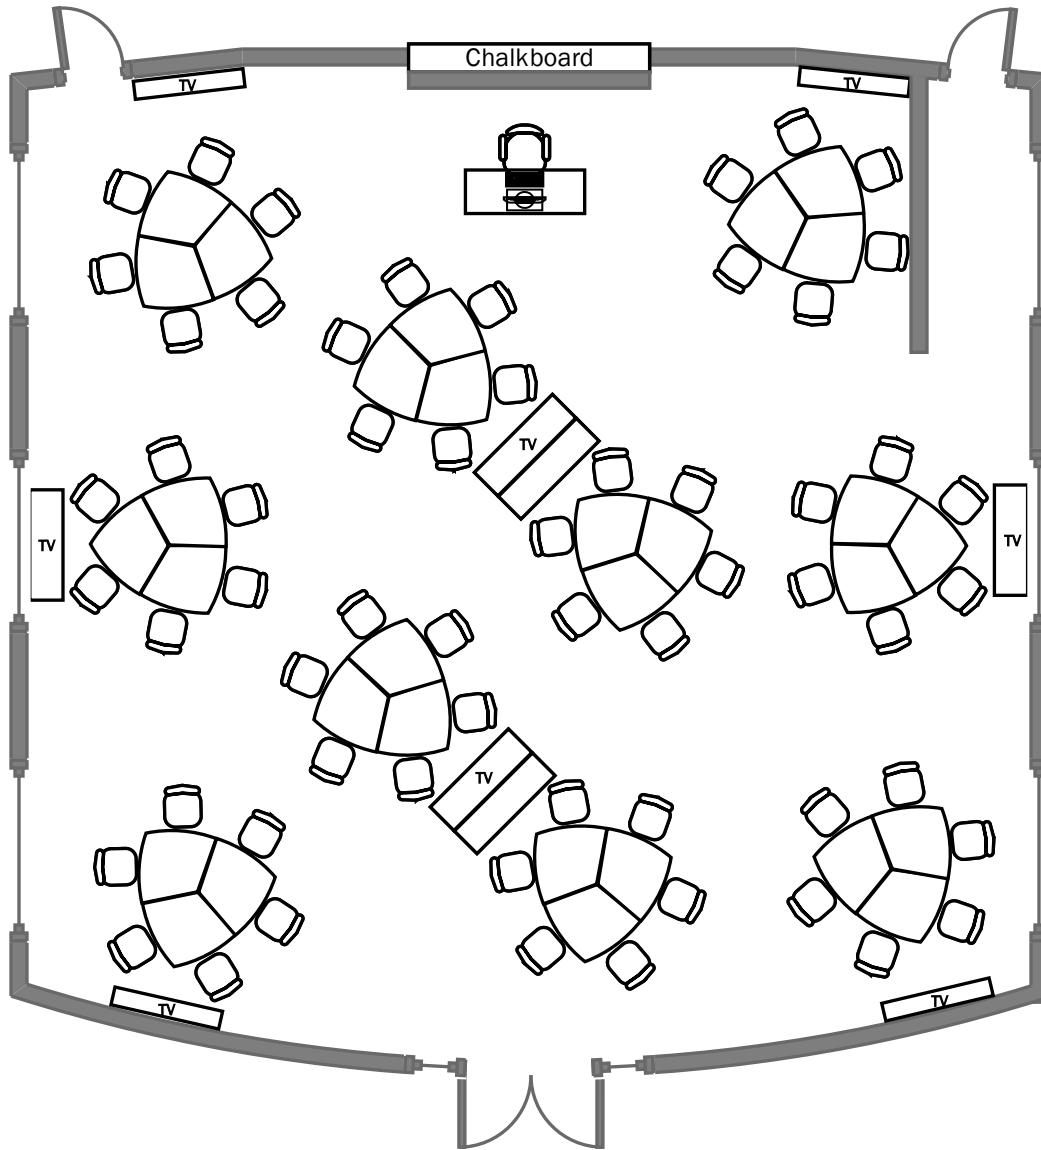

# January Hall Room 110

Total Student Seating: 60