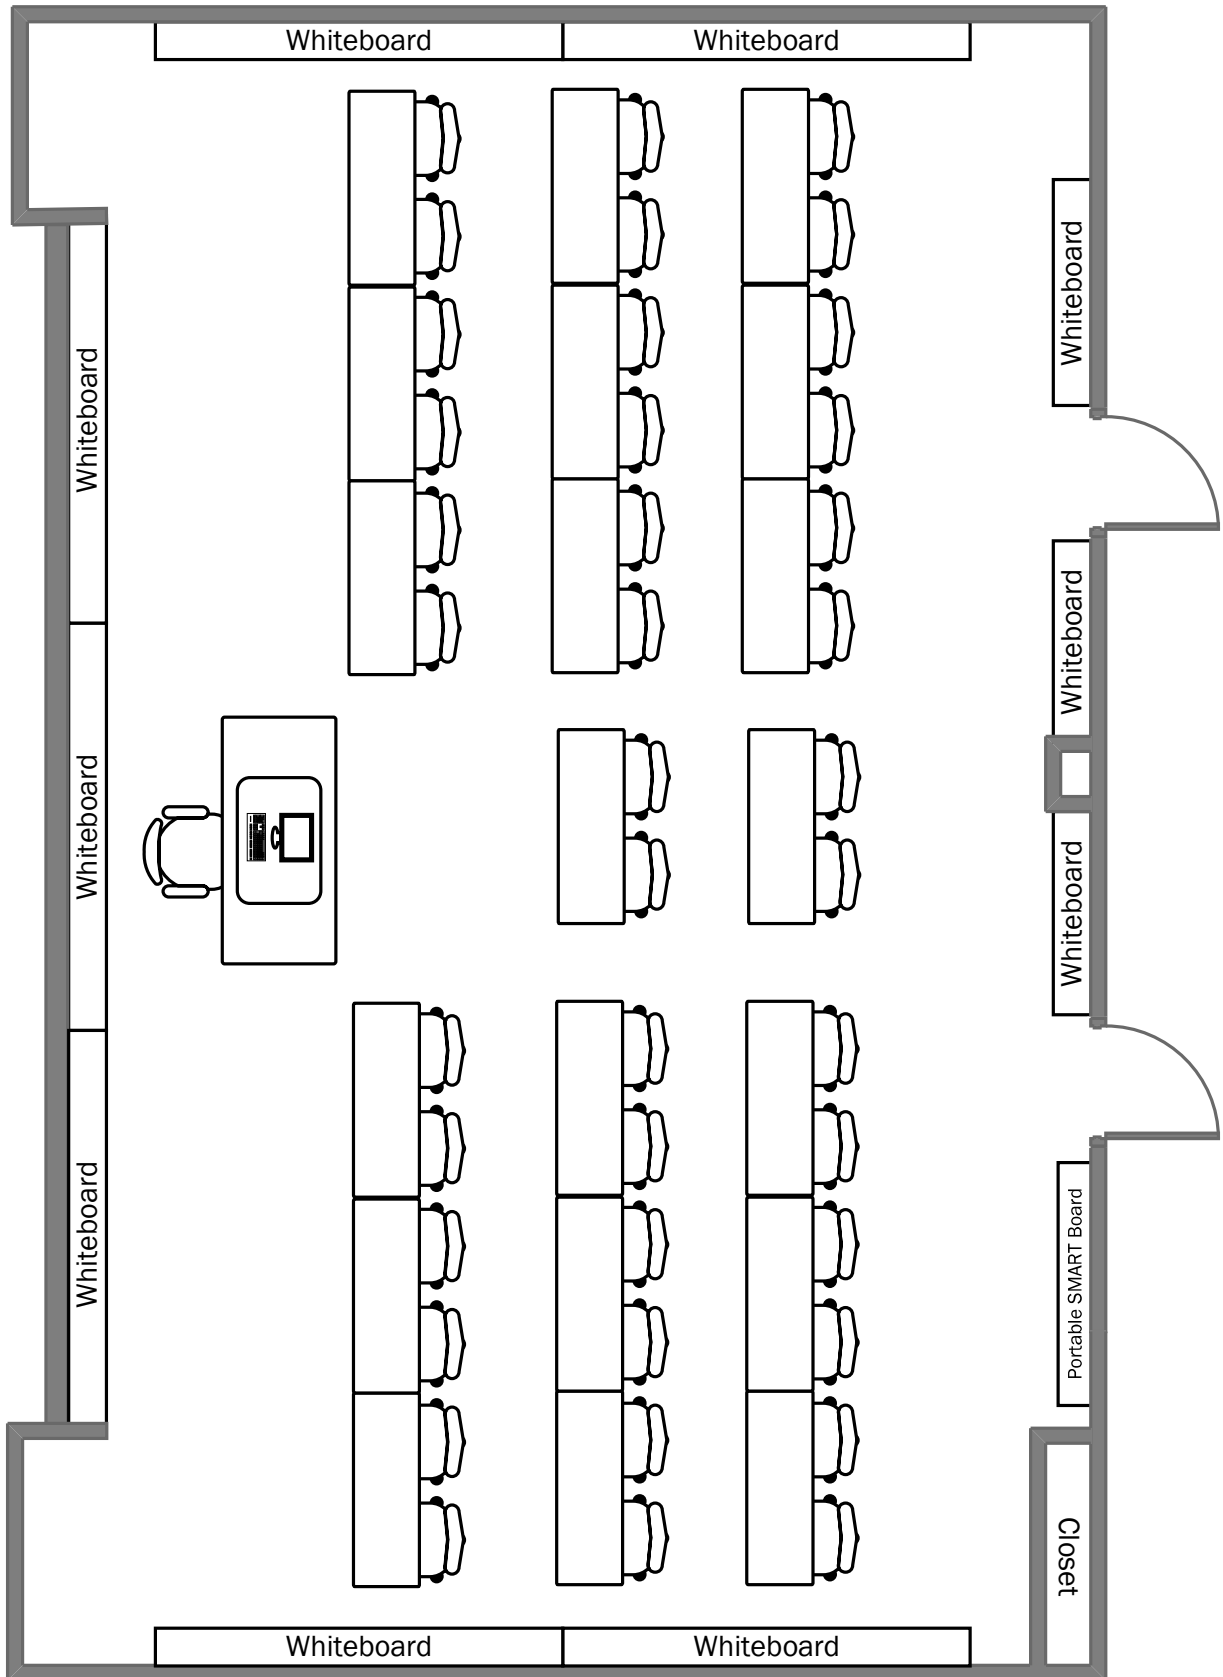

# Mallinckrodt Hall 305

Total Student Seating: 40