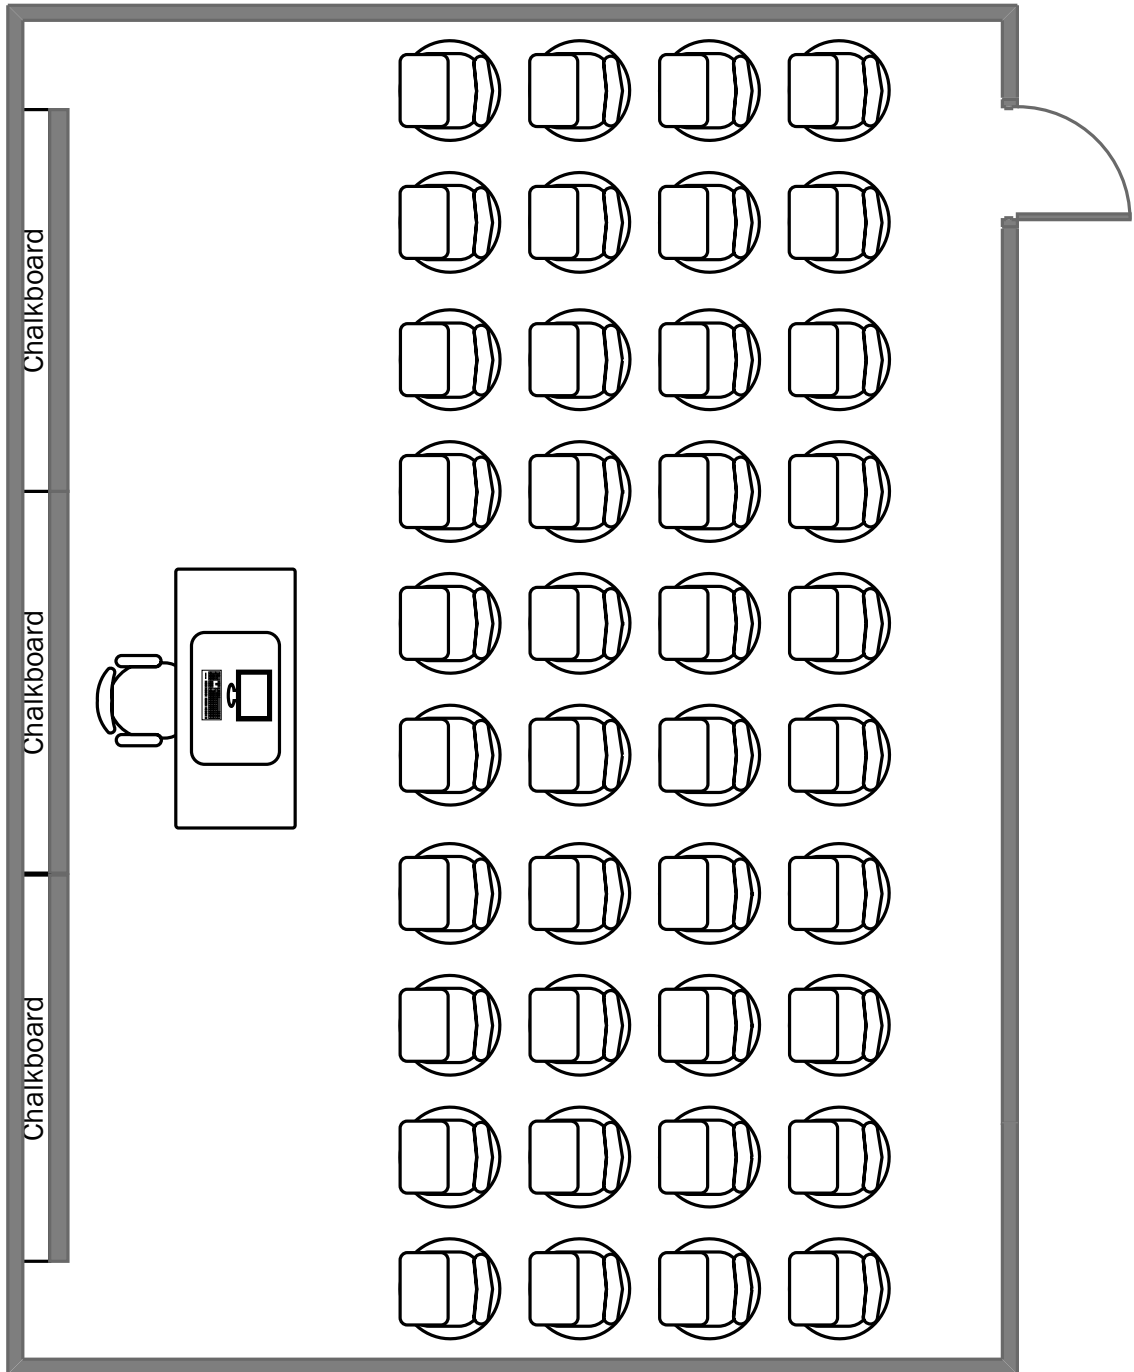

# Mallinckrodt Hall 303

Total Student Seating: 40