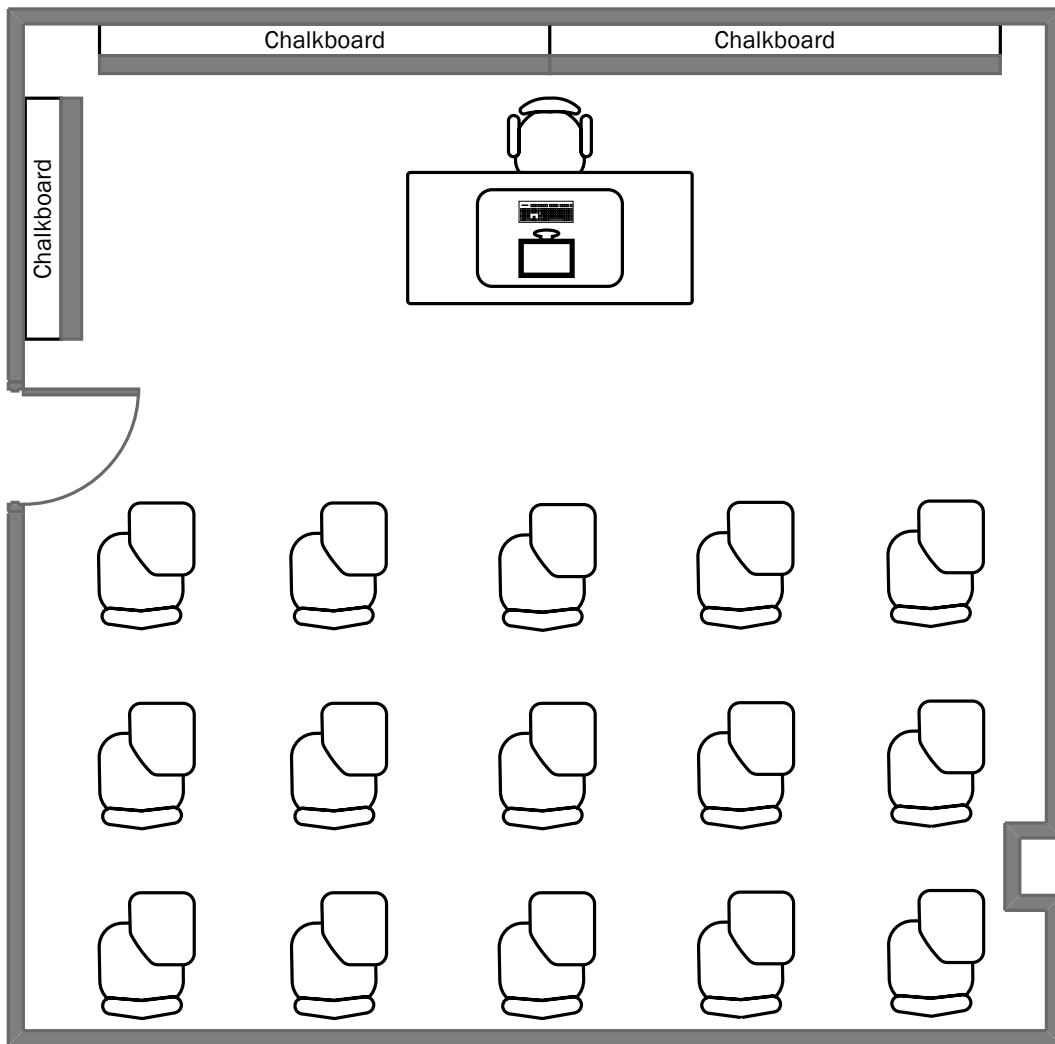

# Cupples I Hall 111

Total Student Seating: 15