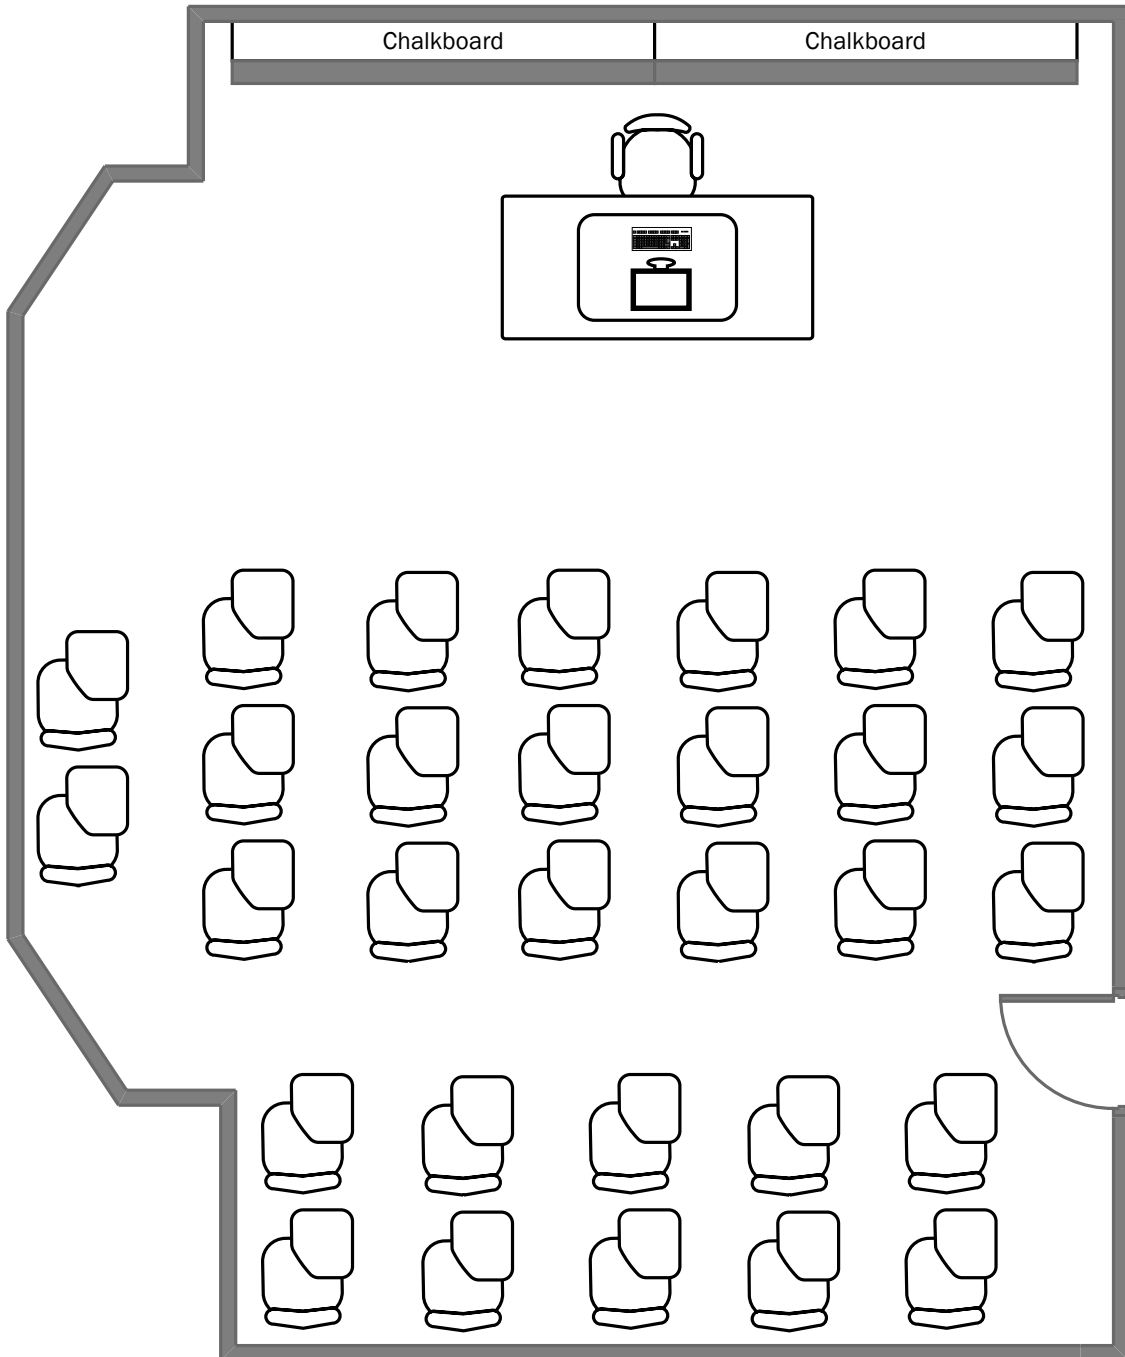

Cupples II Hall 203

Total Student Seating: 30