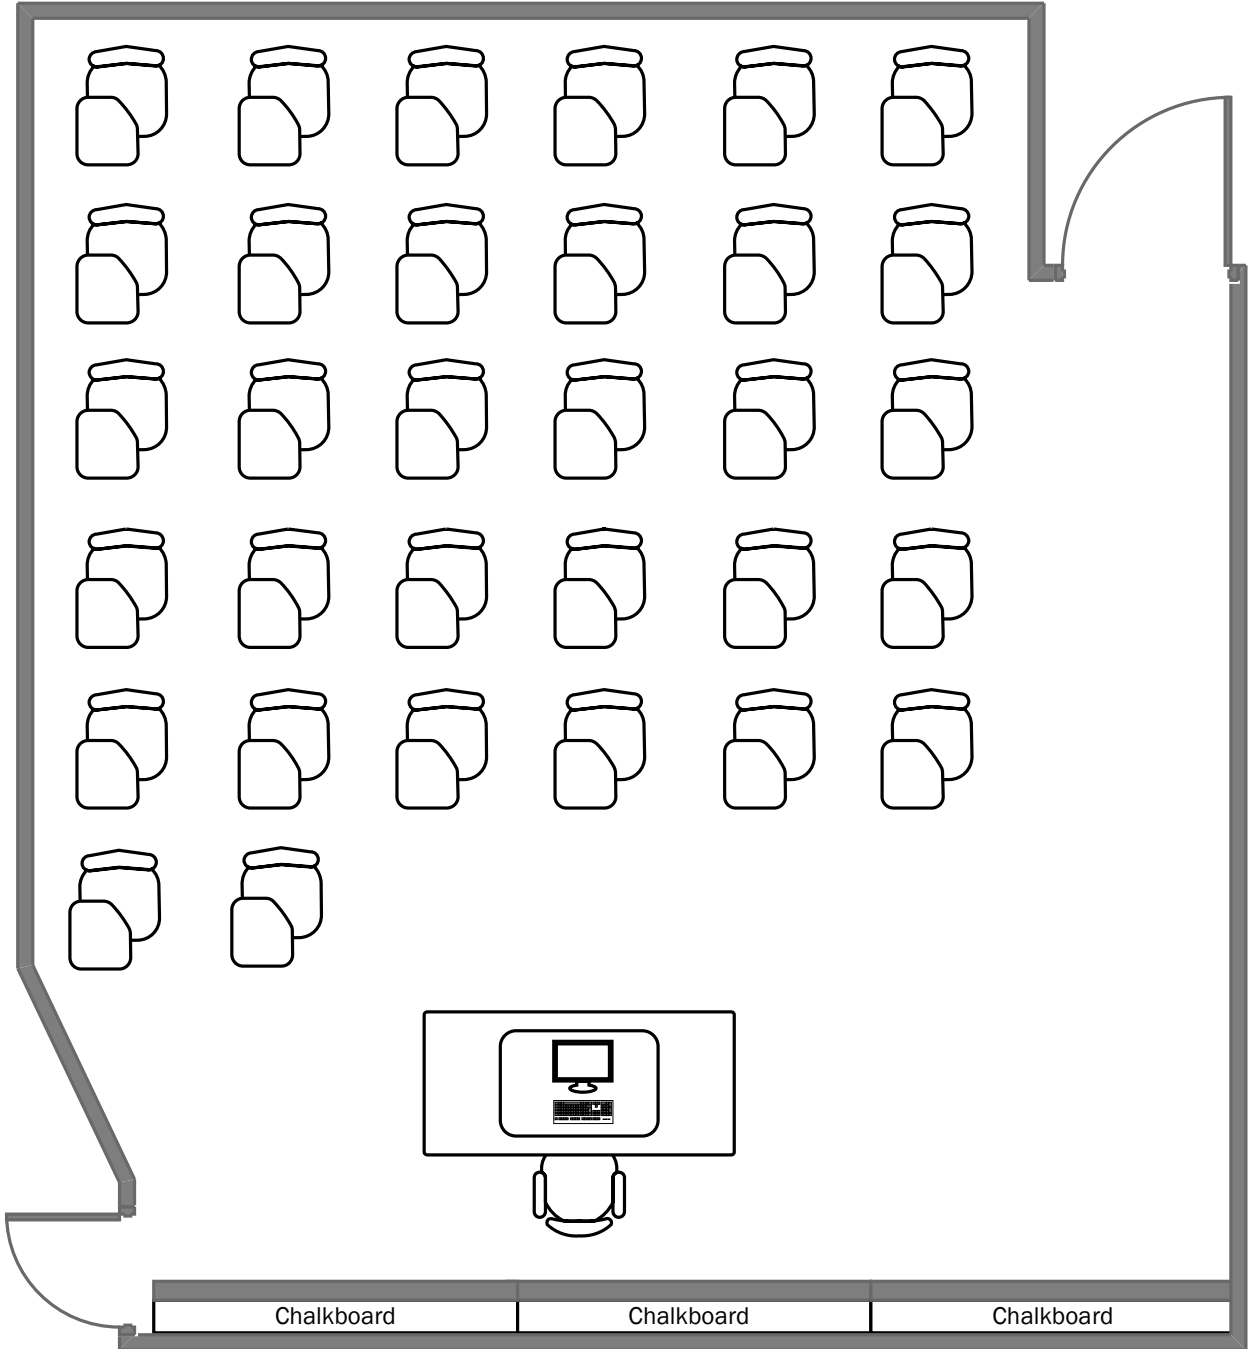

January Hall 10A

Total Student Seating: 32