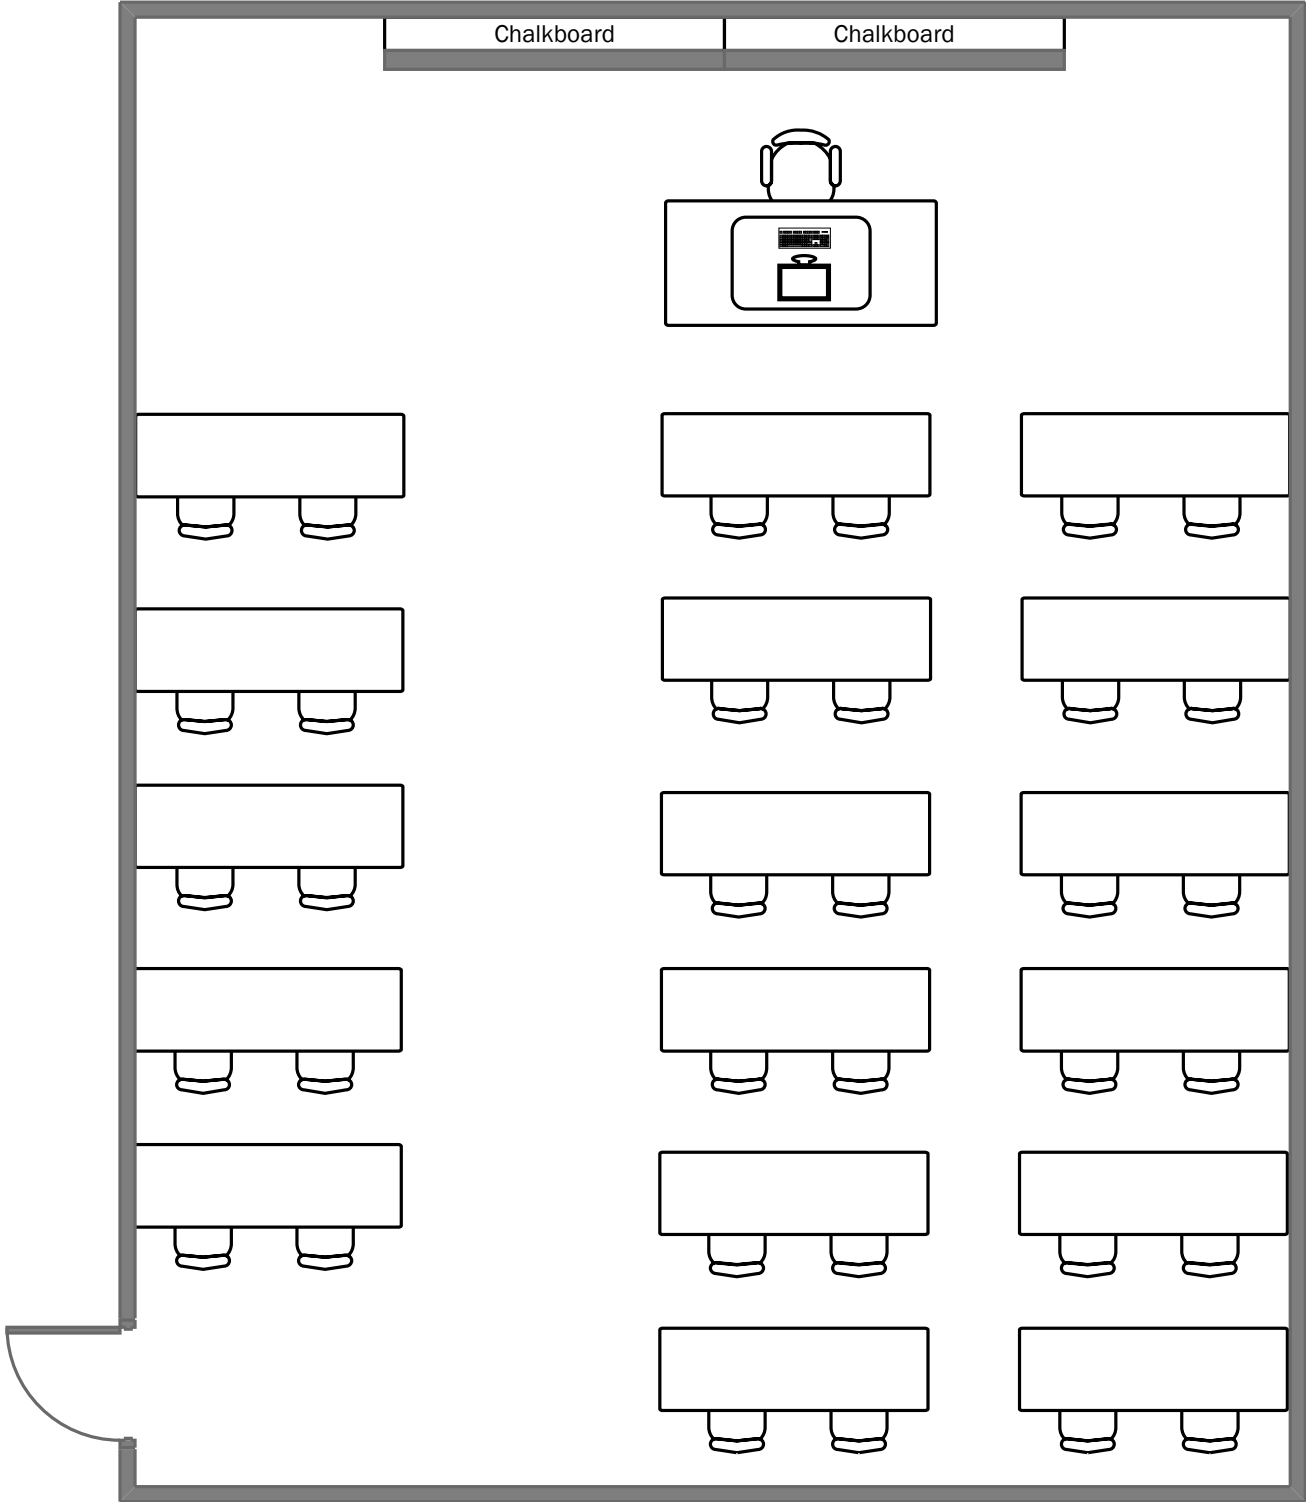

Lopata Hall 103

Total Student Seating: 34