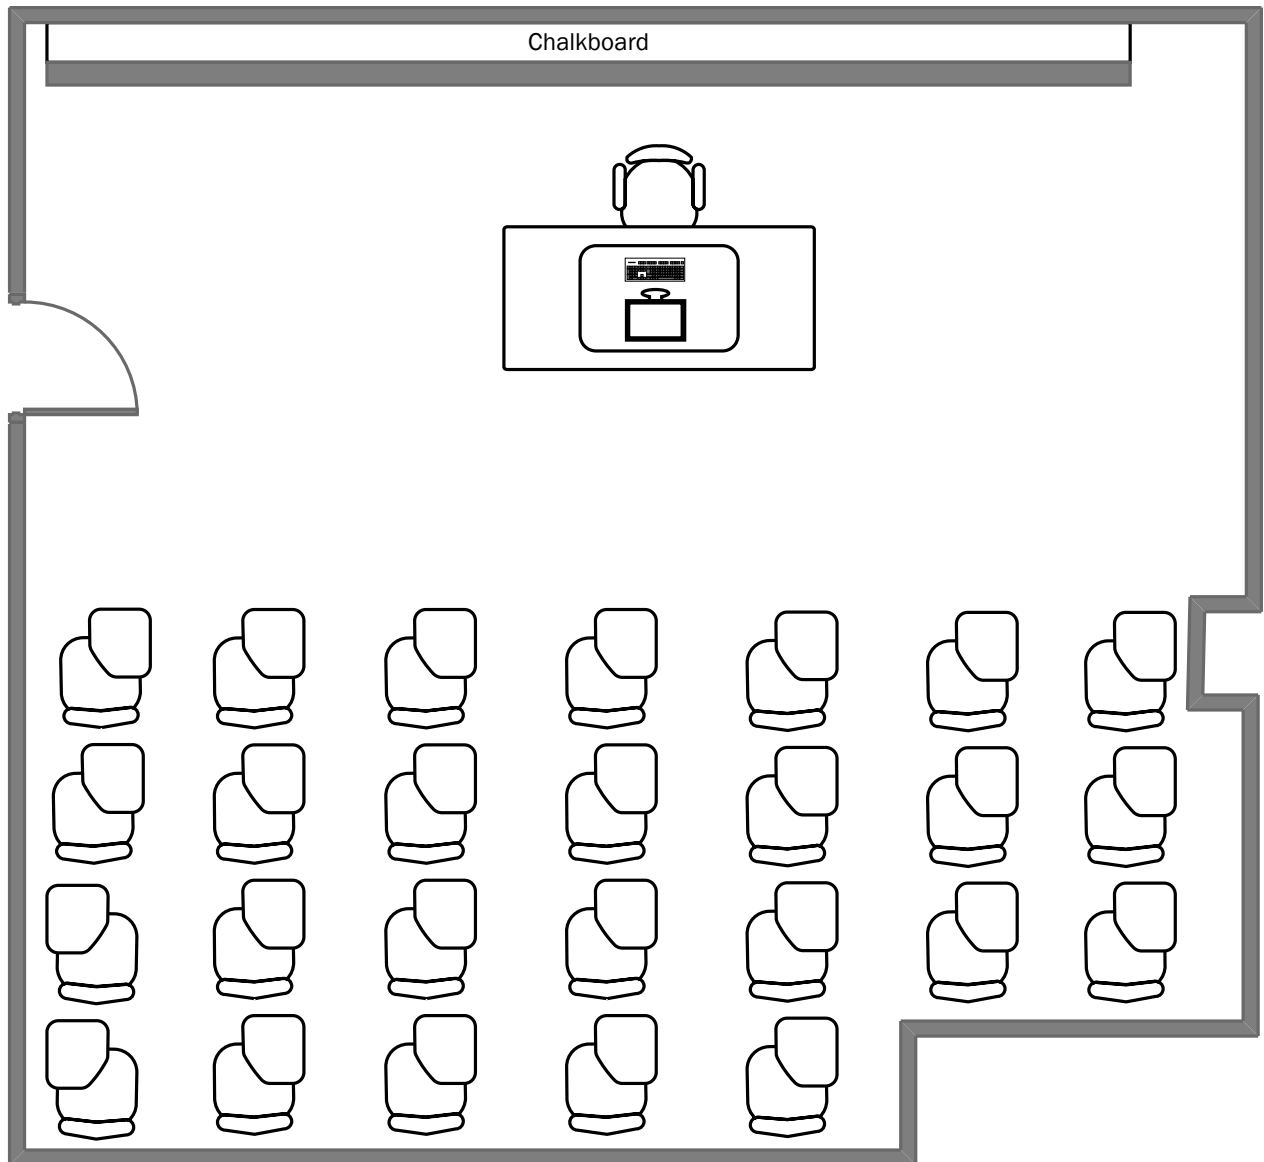

Lopata Hall 202

Total Student Seating: 26