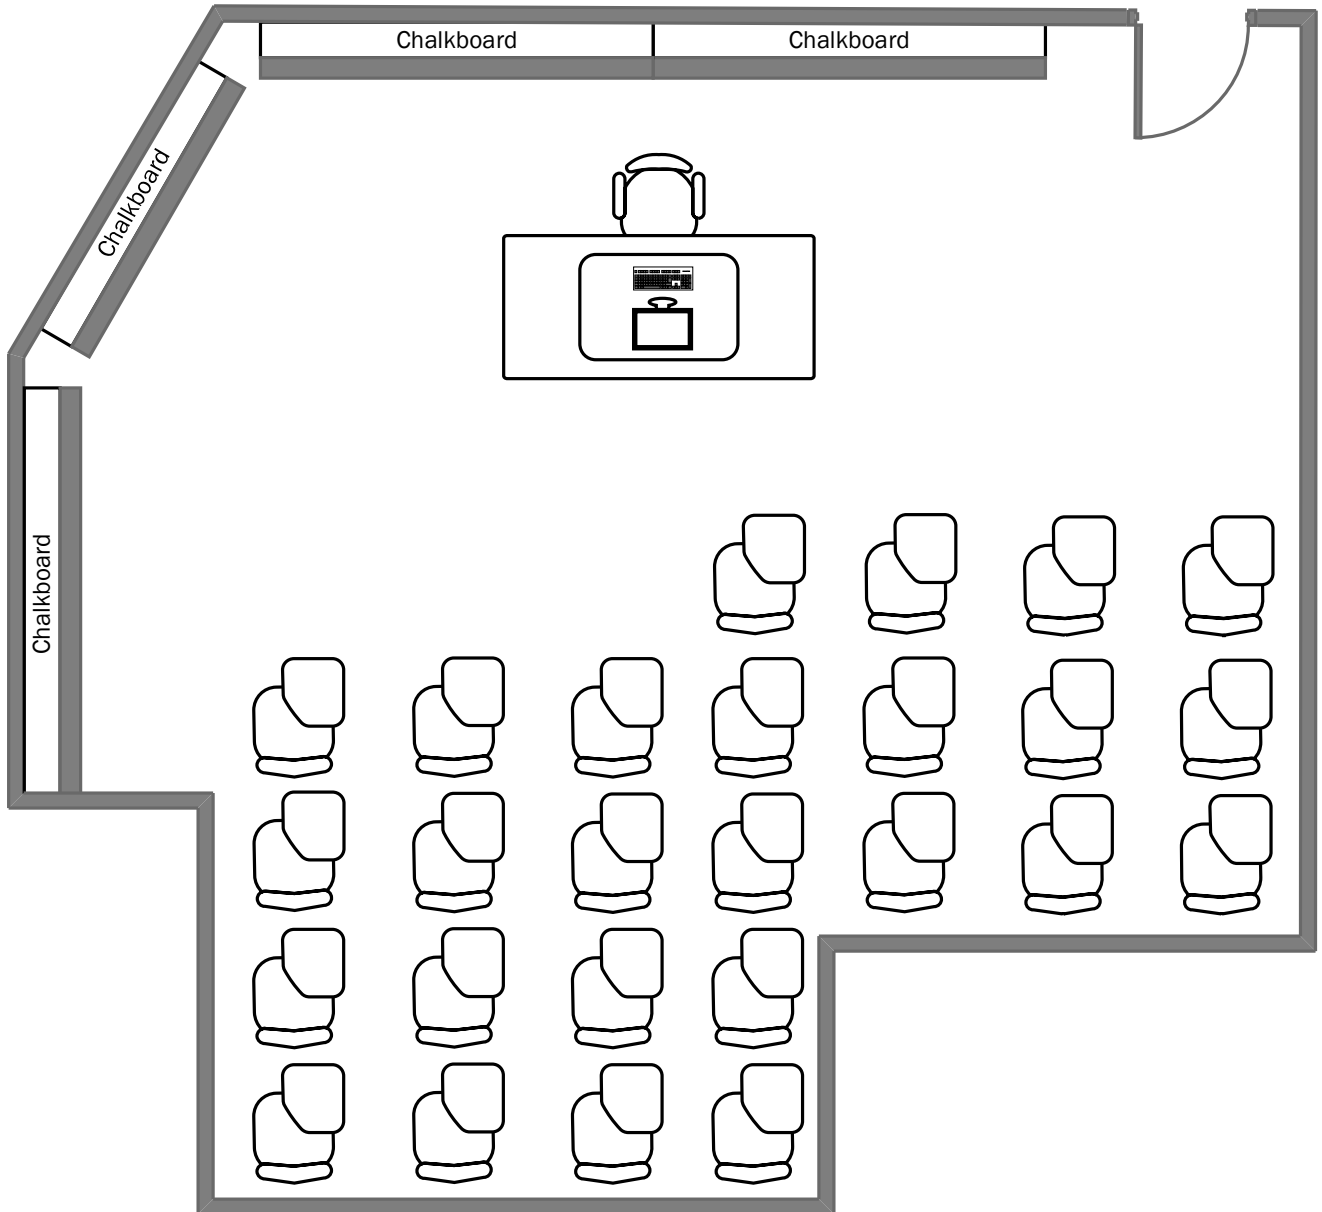

Lopata Hall 302

Total Student Seating: 25