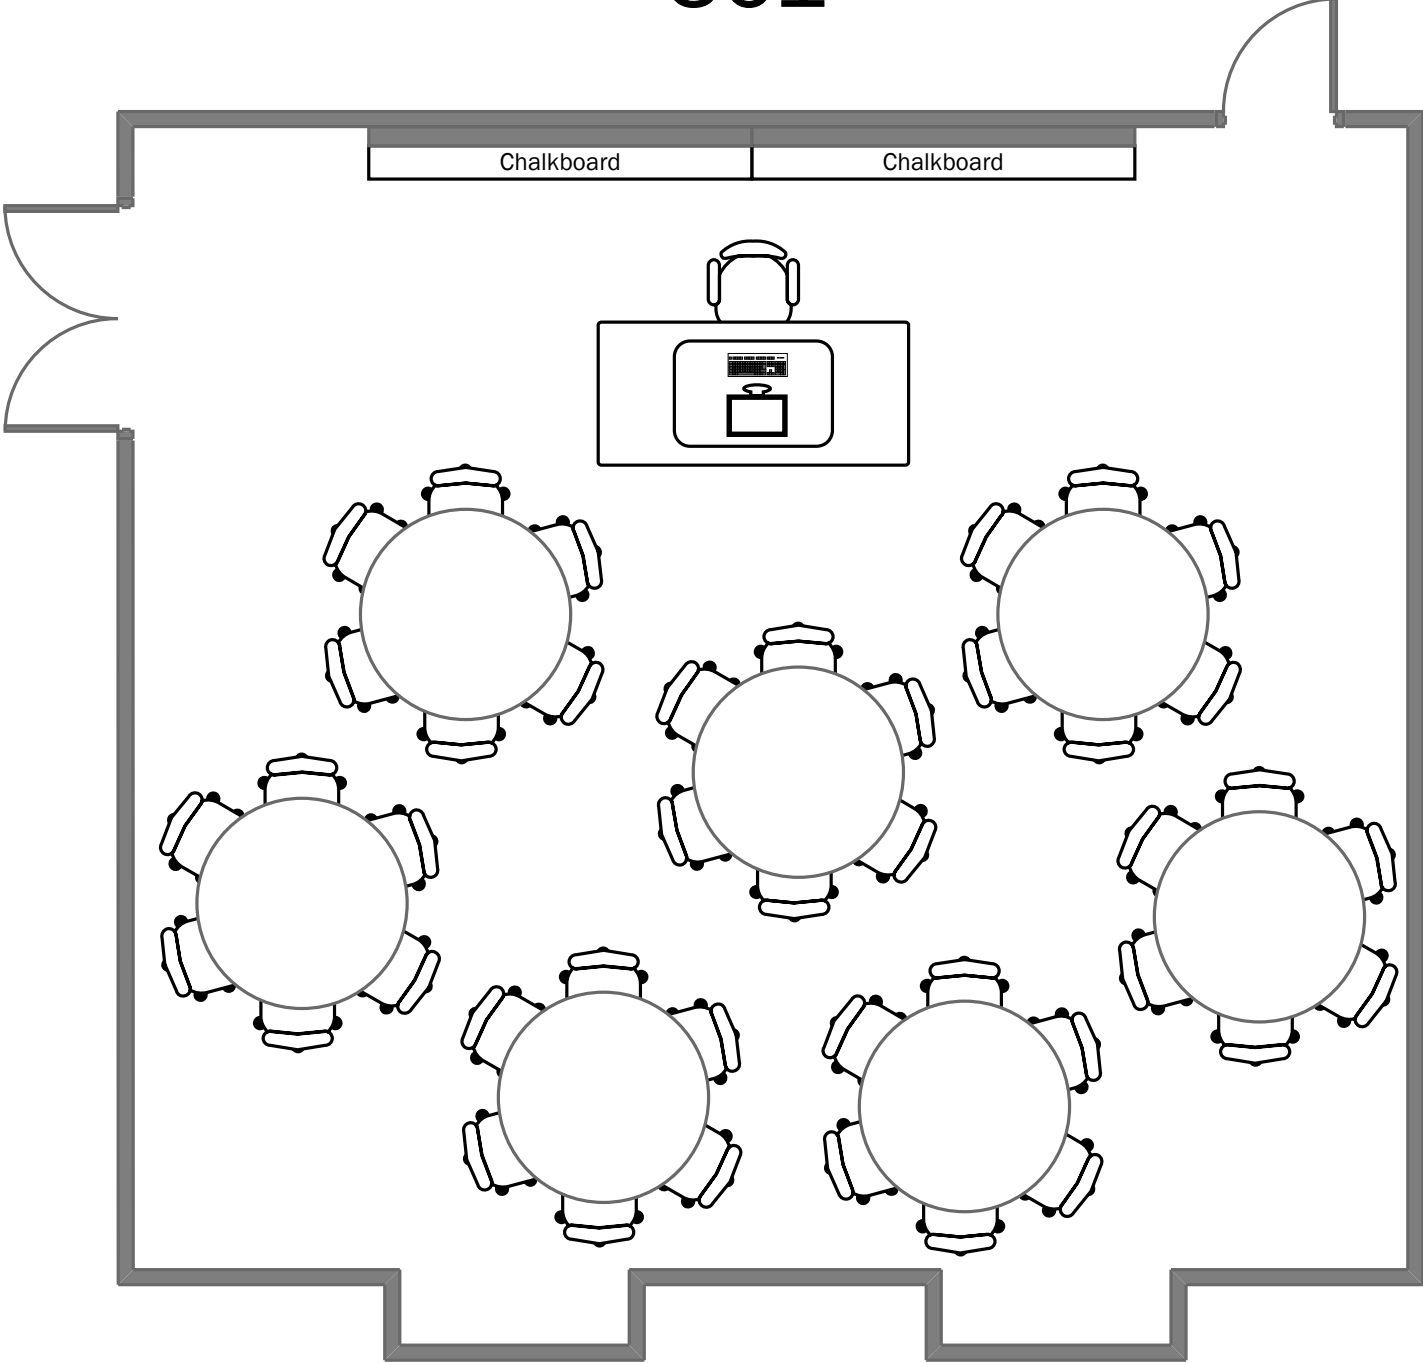

McDonnell Hall

361

Total Student Seating: 42